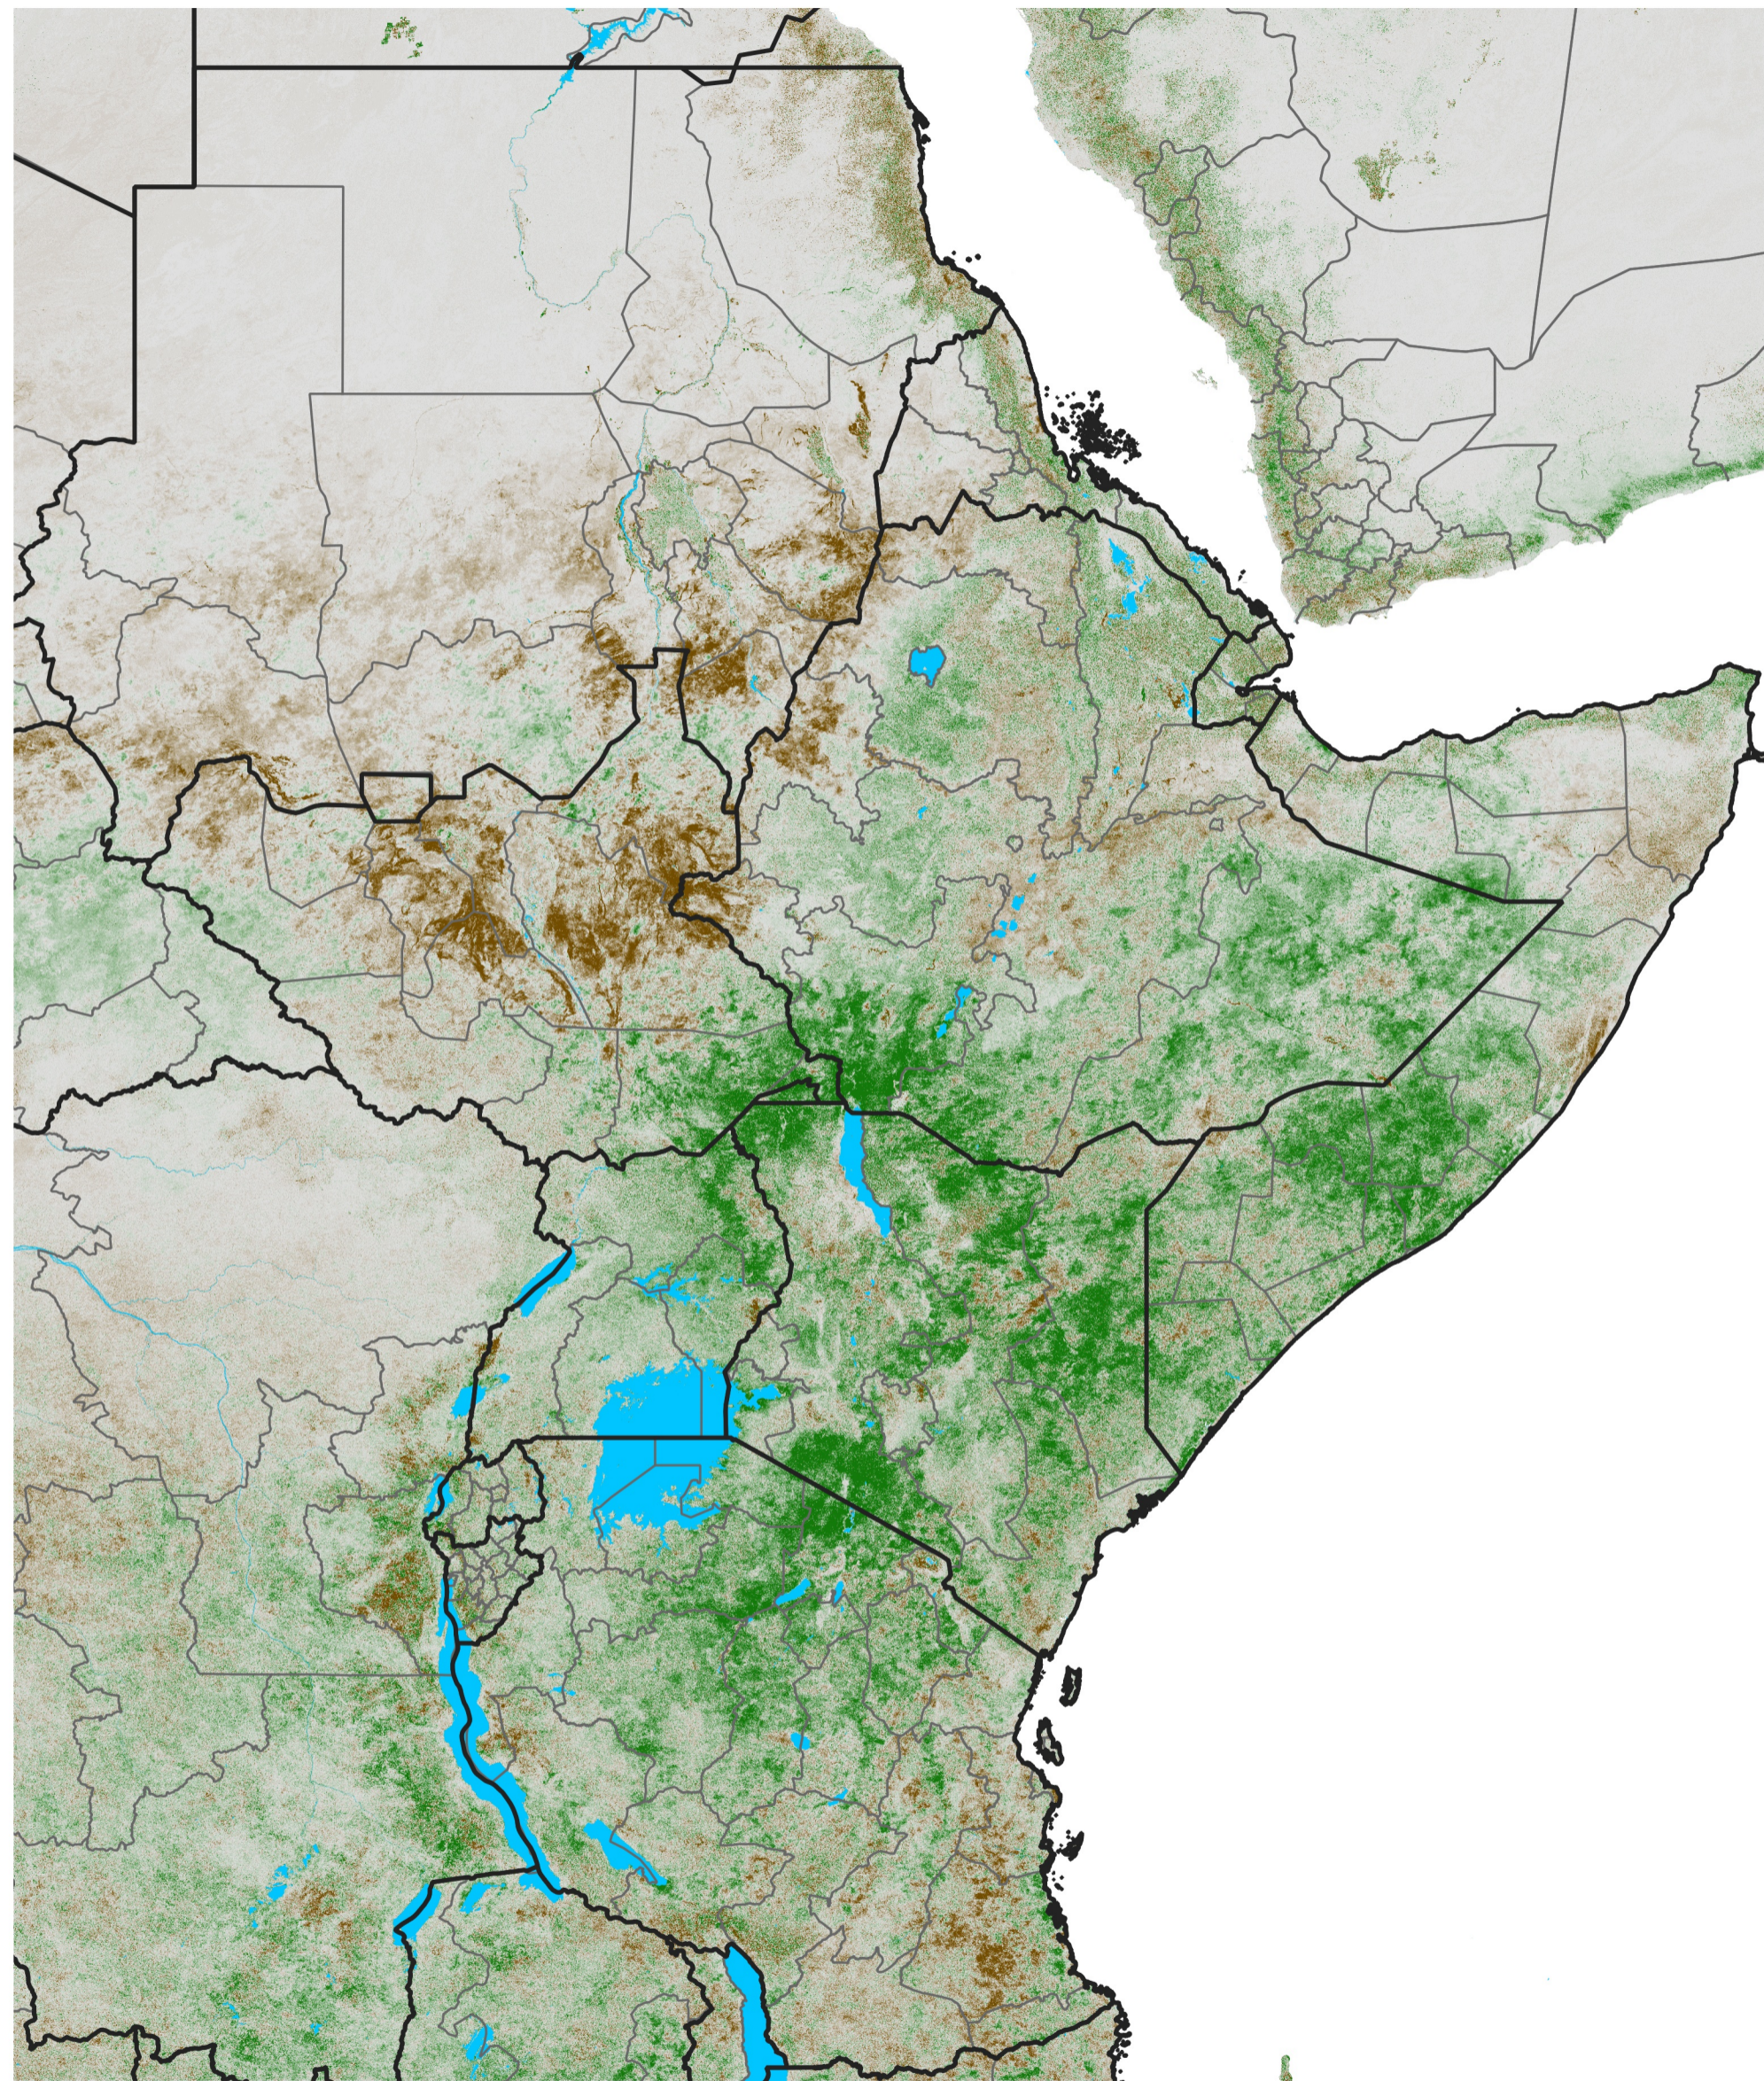

East Africa NDVI Difference

2015 minus 2014

Period 71 / Dec 16 - 25, 2015

NDVI Difference

< -0.3 -0.2 -0.1 -0.05 0.05 0.1 0.2 >0.3

Negative

No Difference

Positive