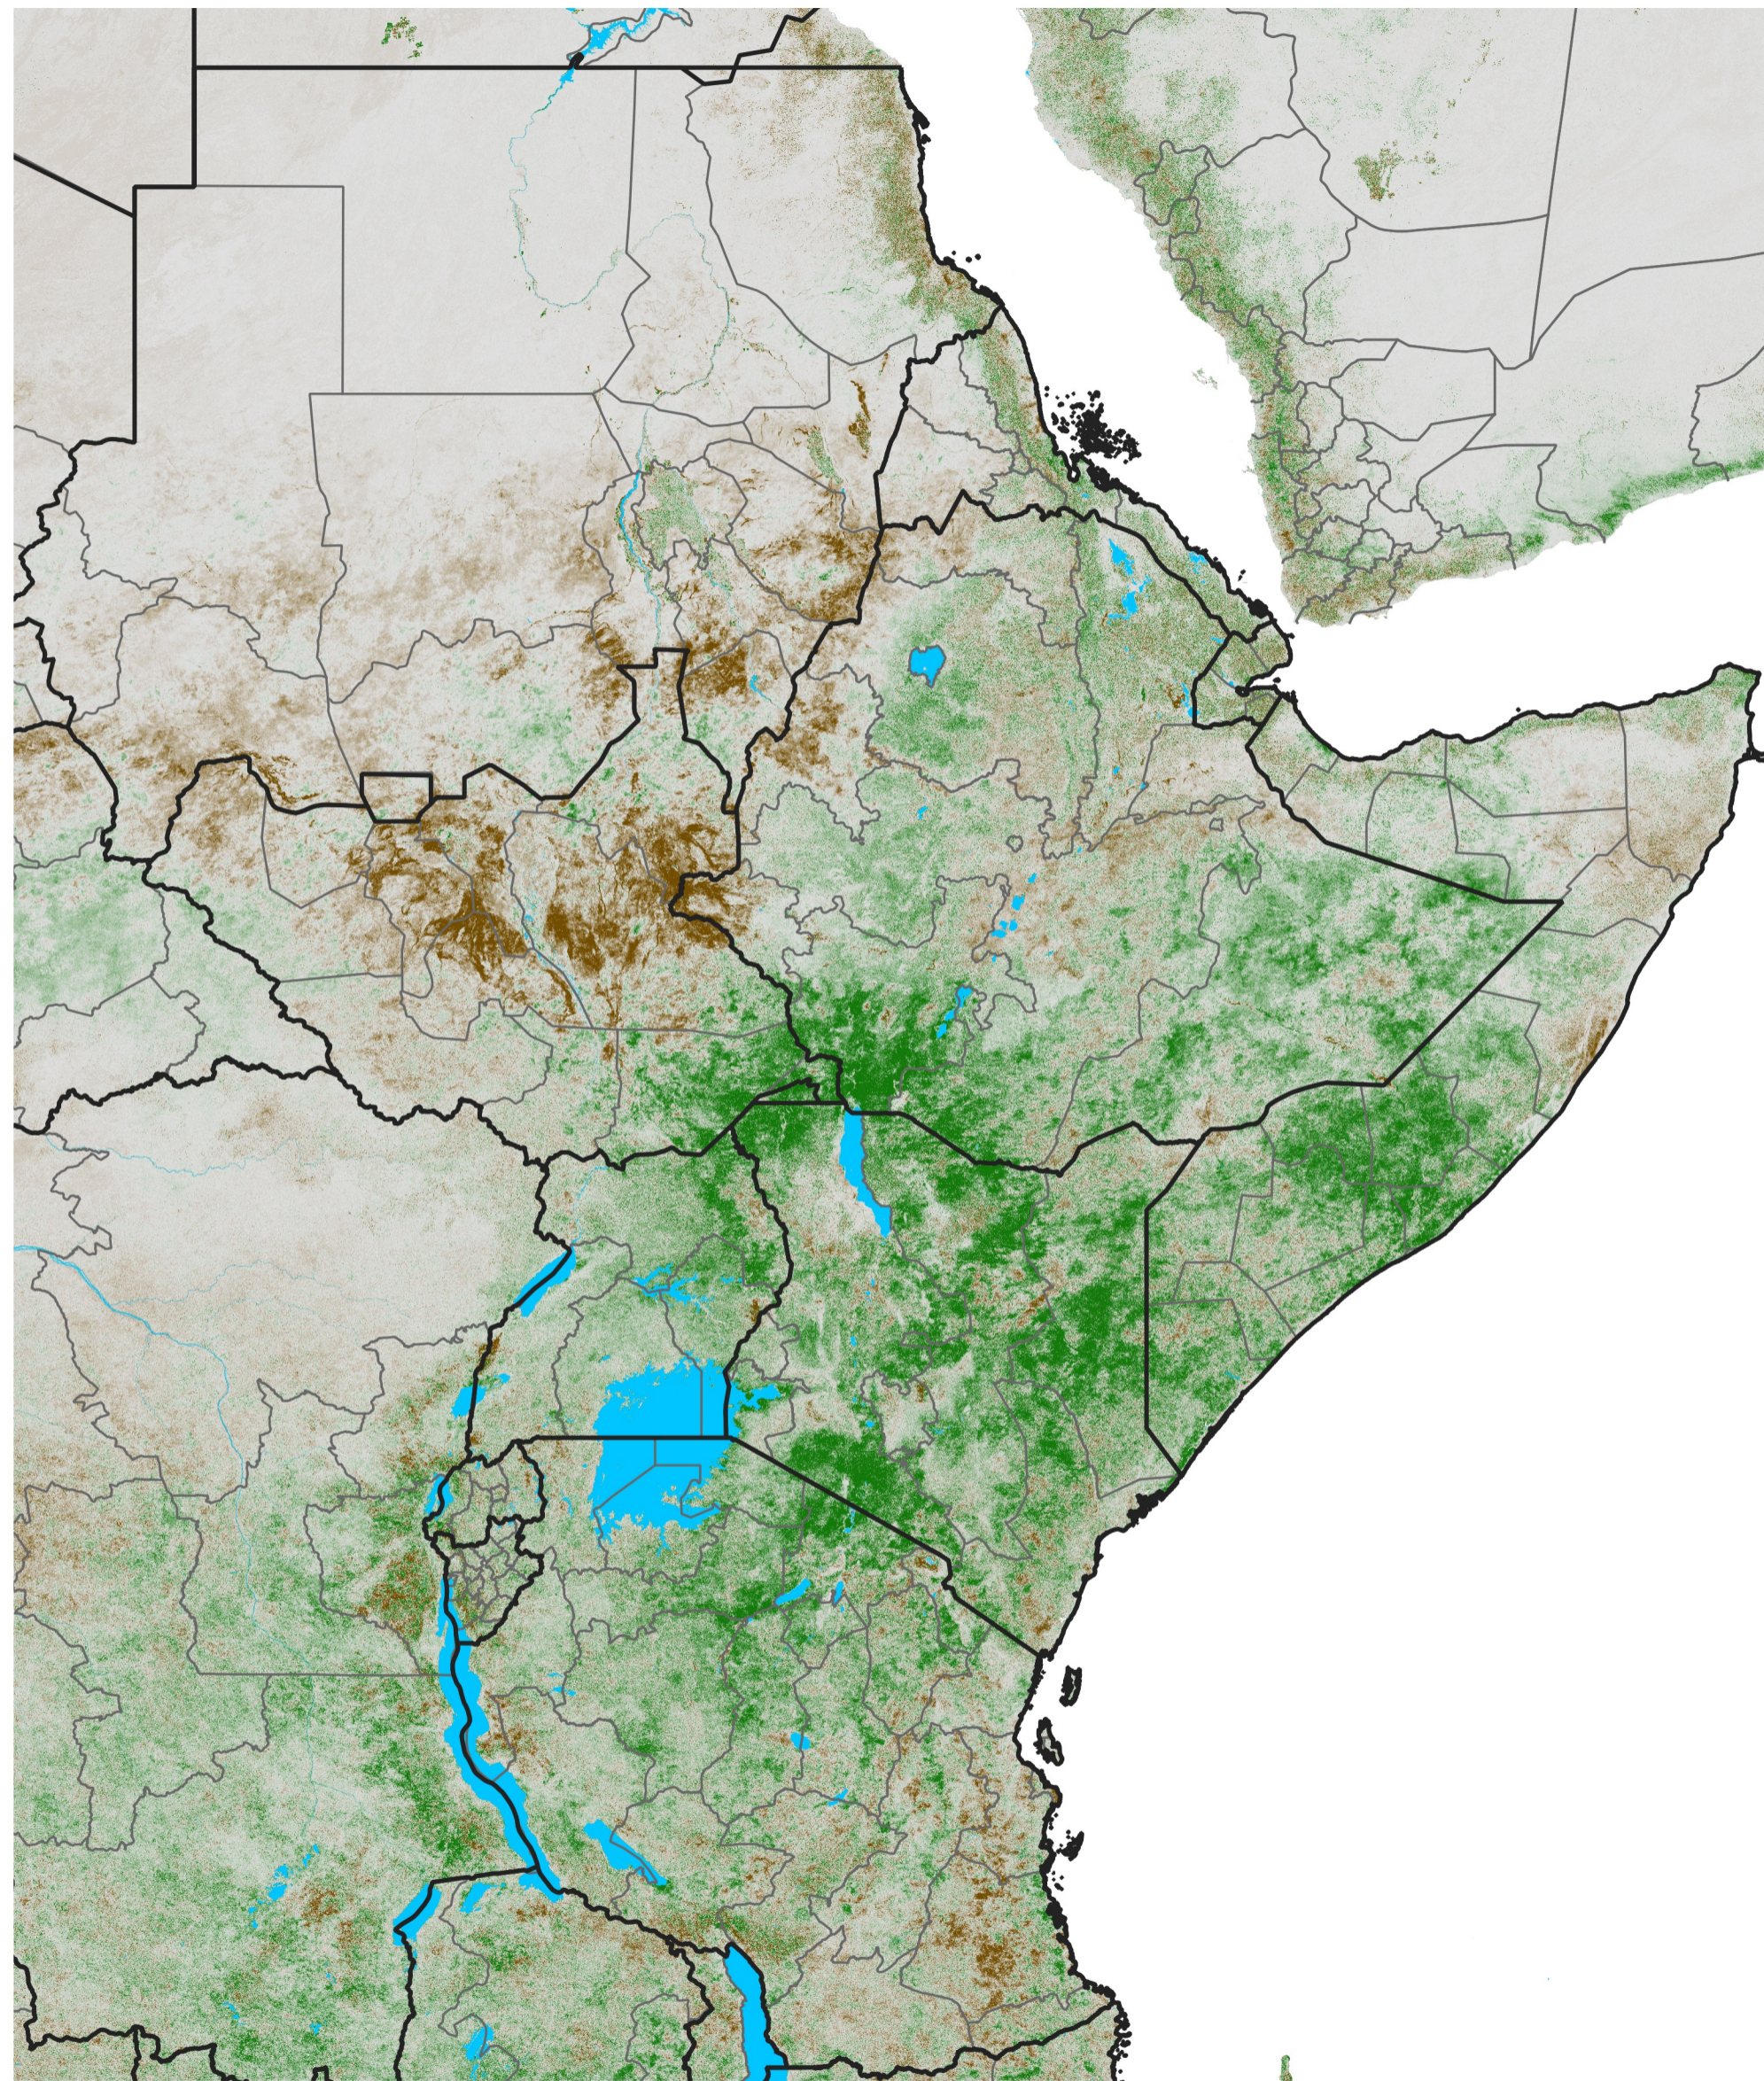

East Africa NDVI Difference

2015 minus 2014

Period 72 / Dec 21 - 31, 2015

NDVI Difference

< -0.3 -0.2 -0.1 -0.05 0.05 0.1 0.2 >0.3

Negative

No Difference

Positive