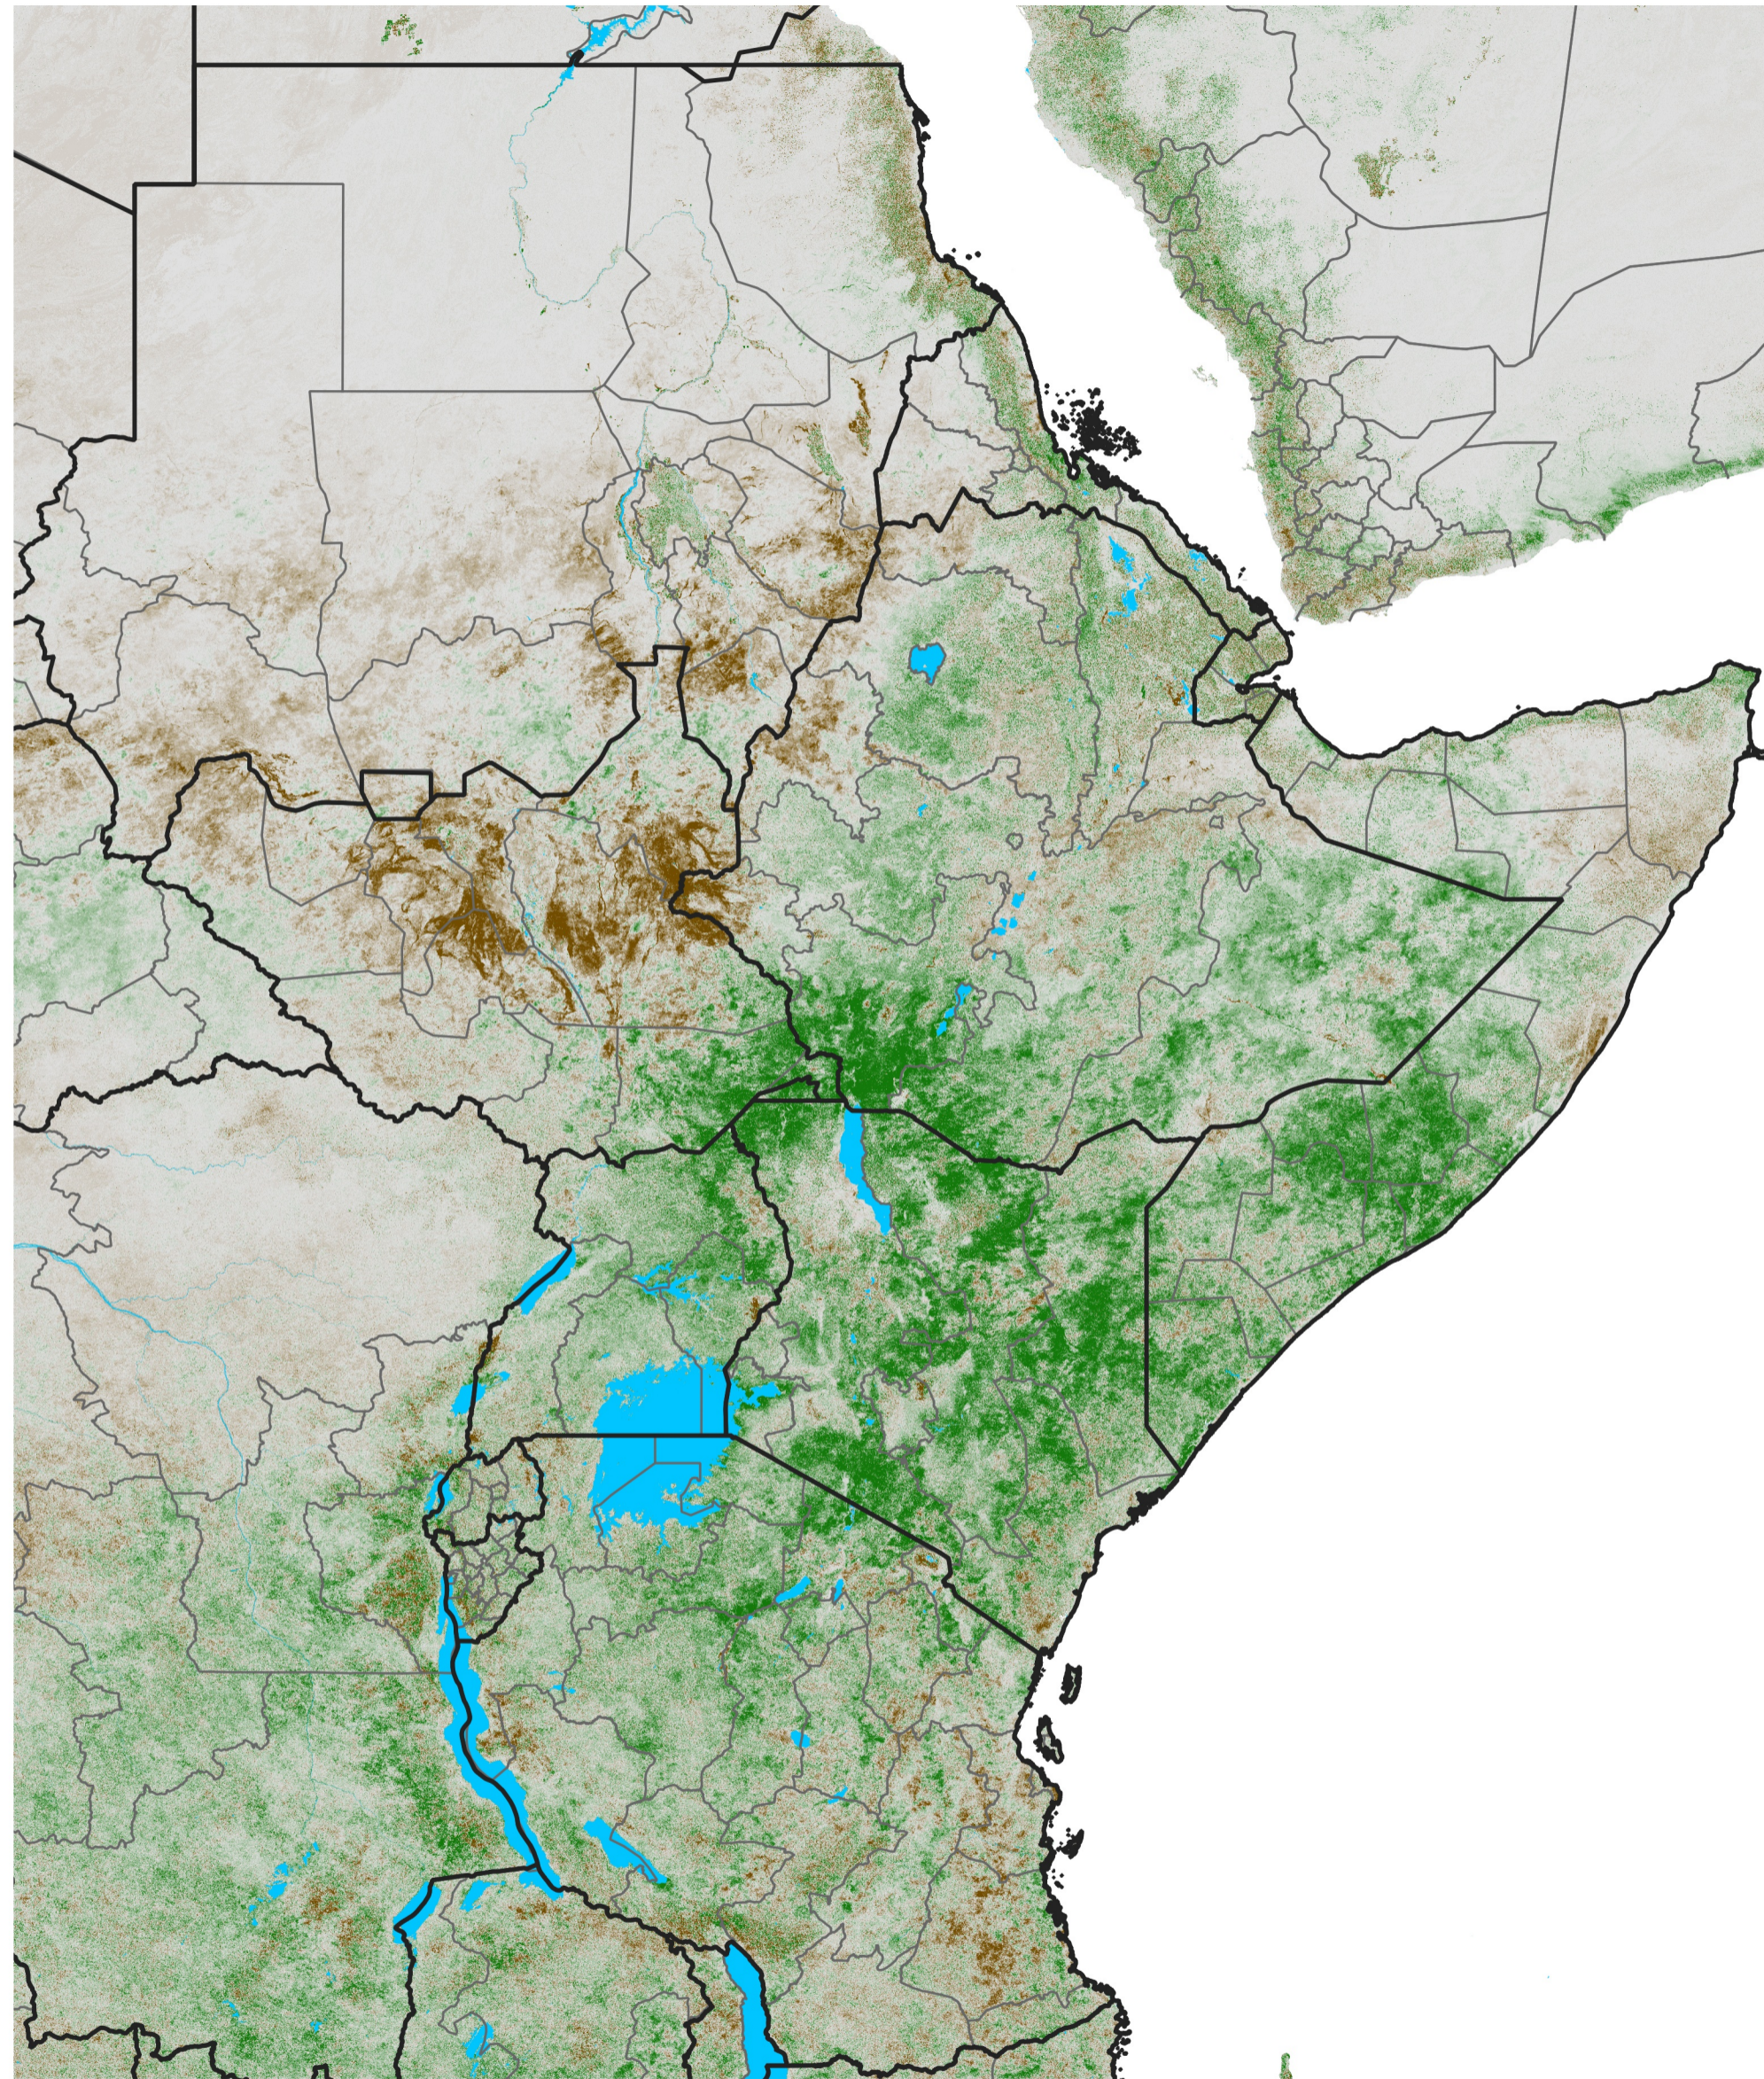

East Africa NDVI Difference

2016 minus 2015

Period 01 / Dec 26, 2015 - Jan 05, 2016

NDVI Difference

< -0.3 -0.2 -0.1 -0.05 0.05 0.1 0.2 >0.3

Negative

No Difference

Positive