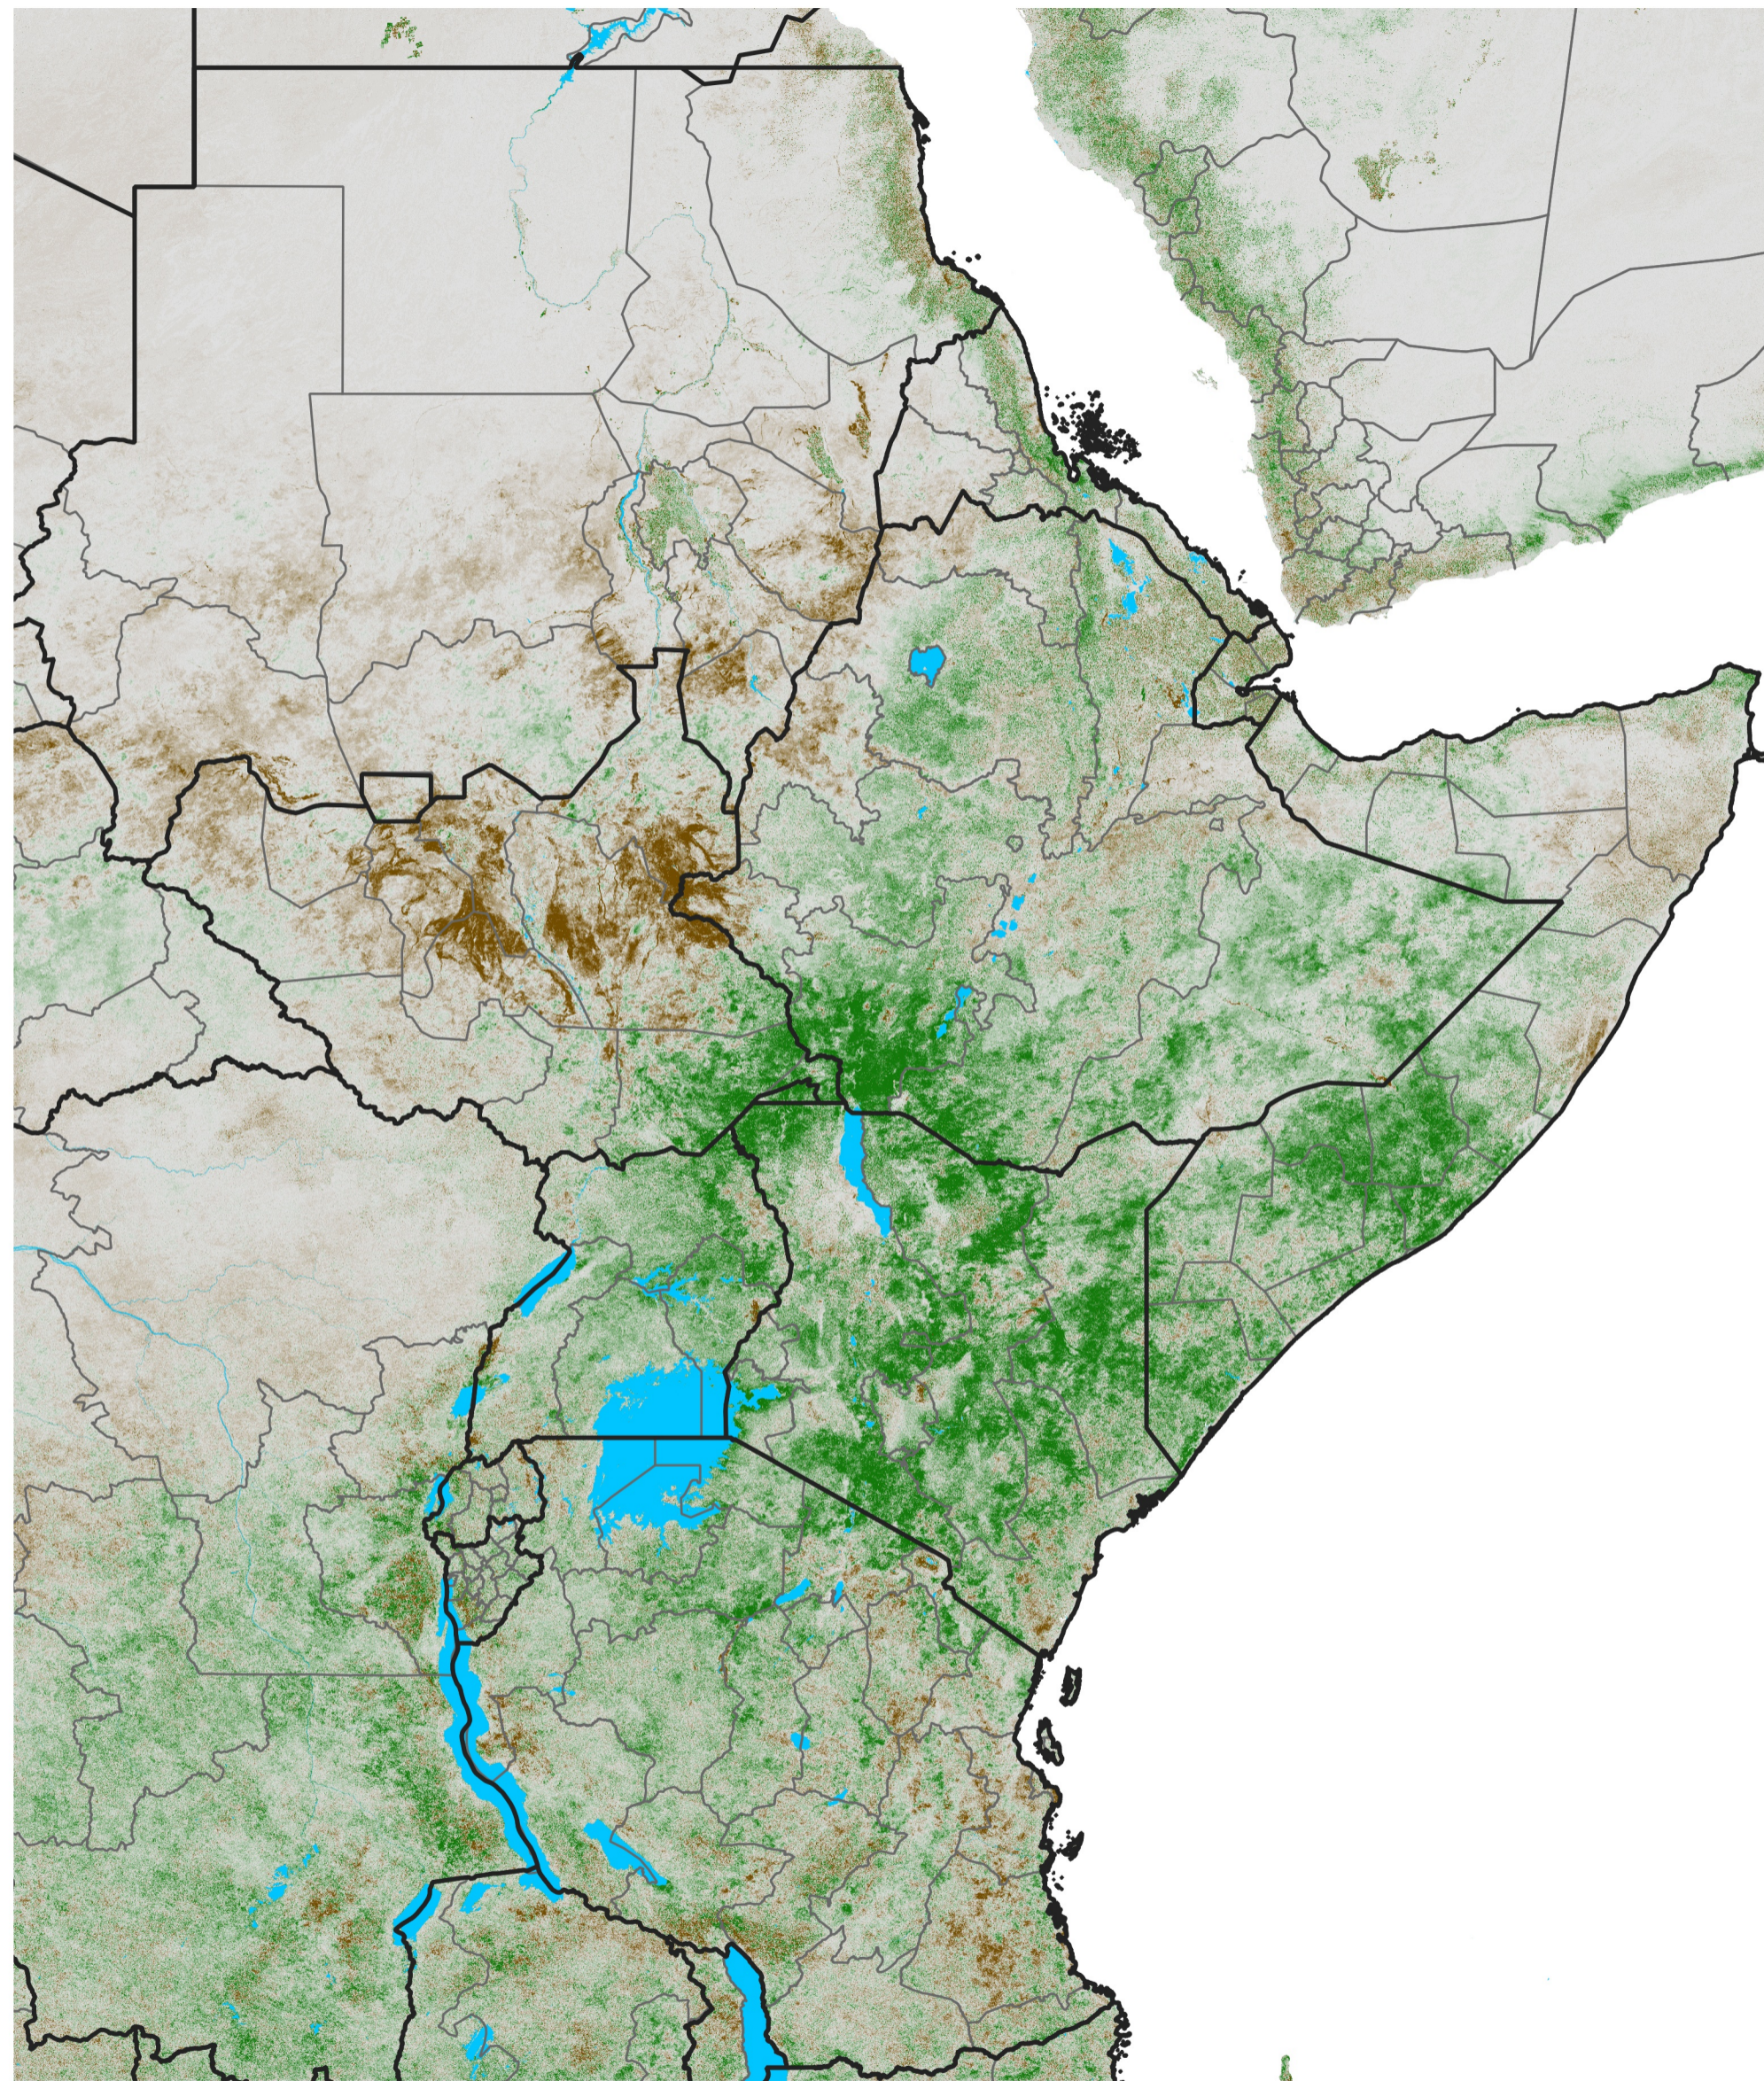

# East Africa NDVI Difference

2016 minus 2015

Period 02 / Jan 01 - 10, 2016

## NDVI Difference

< -0.3   -0.2   -0.1   -0.05   0.05   0.1   0.2   >0.3

Negative

No Difference

Positive