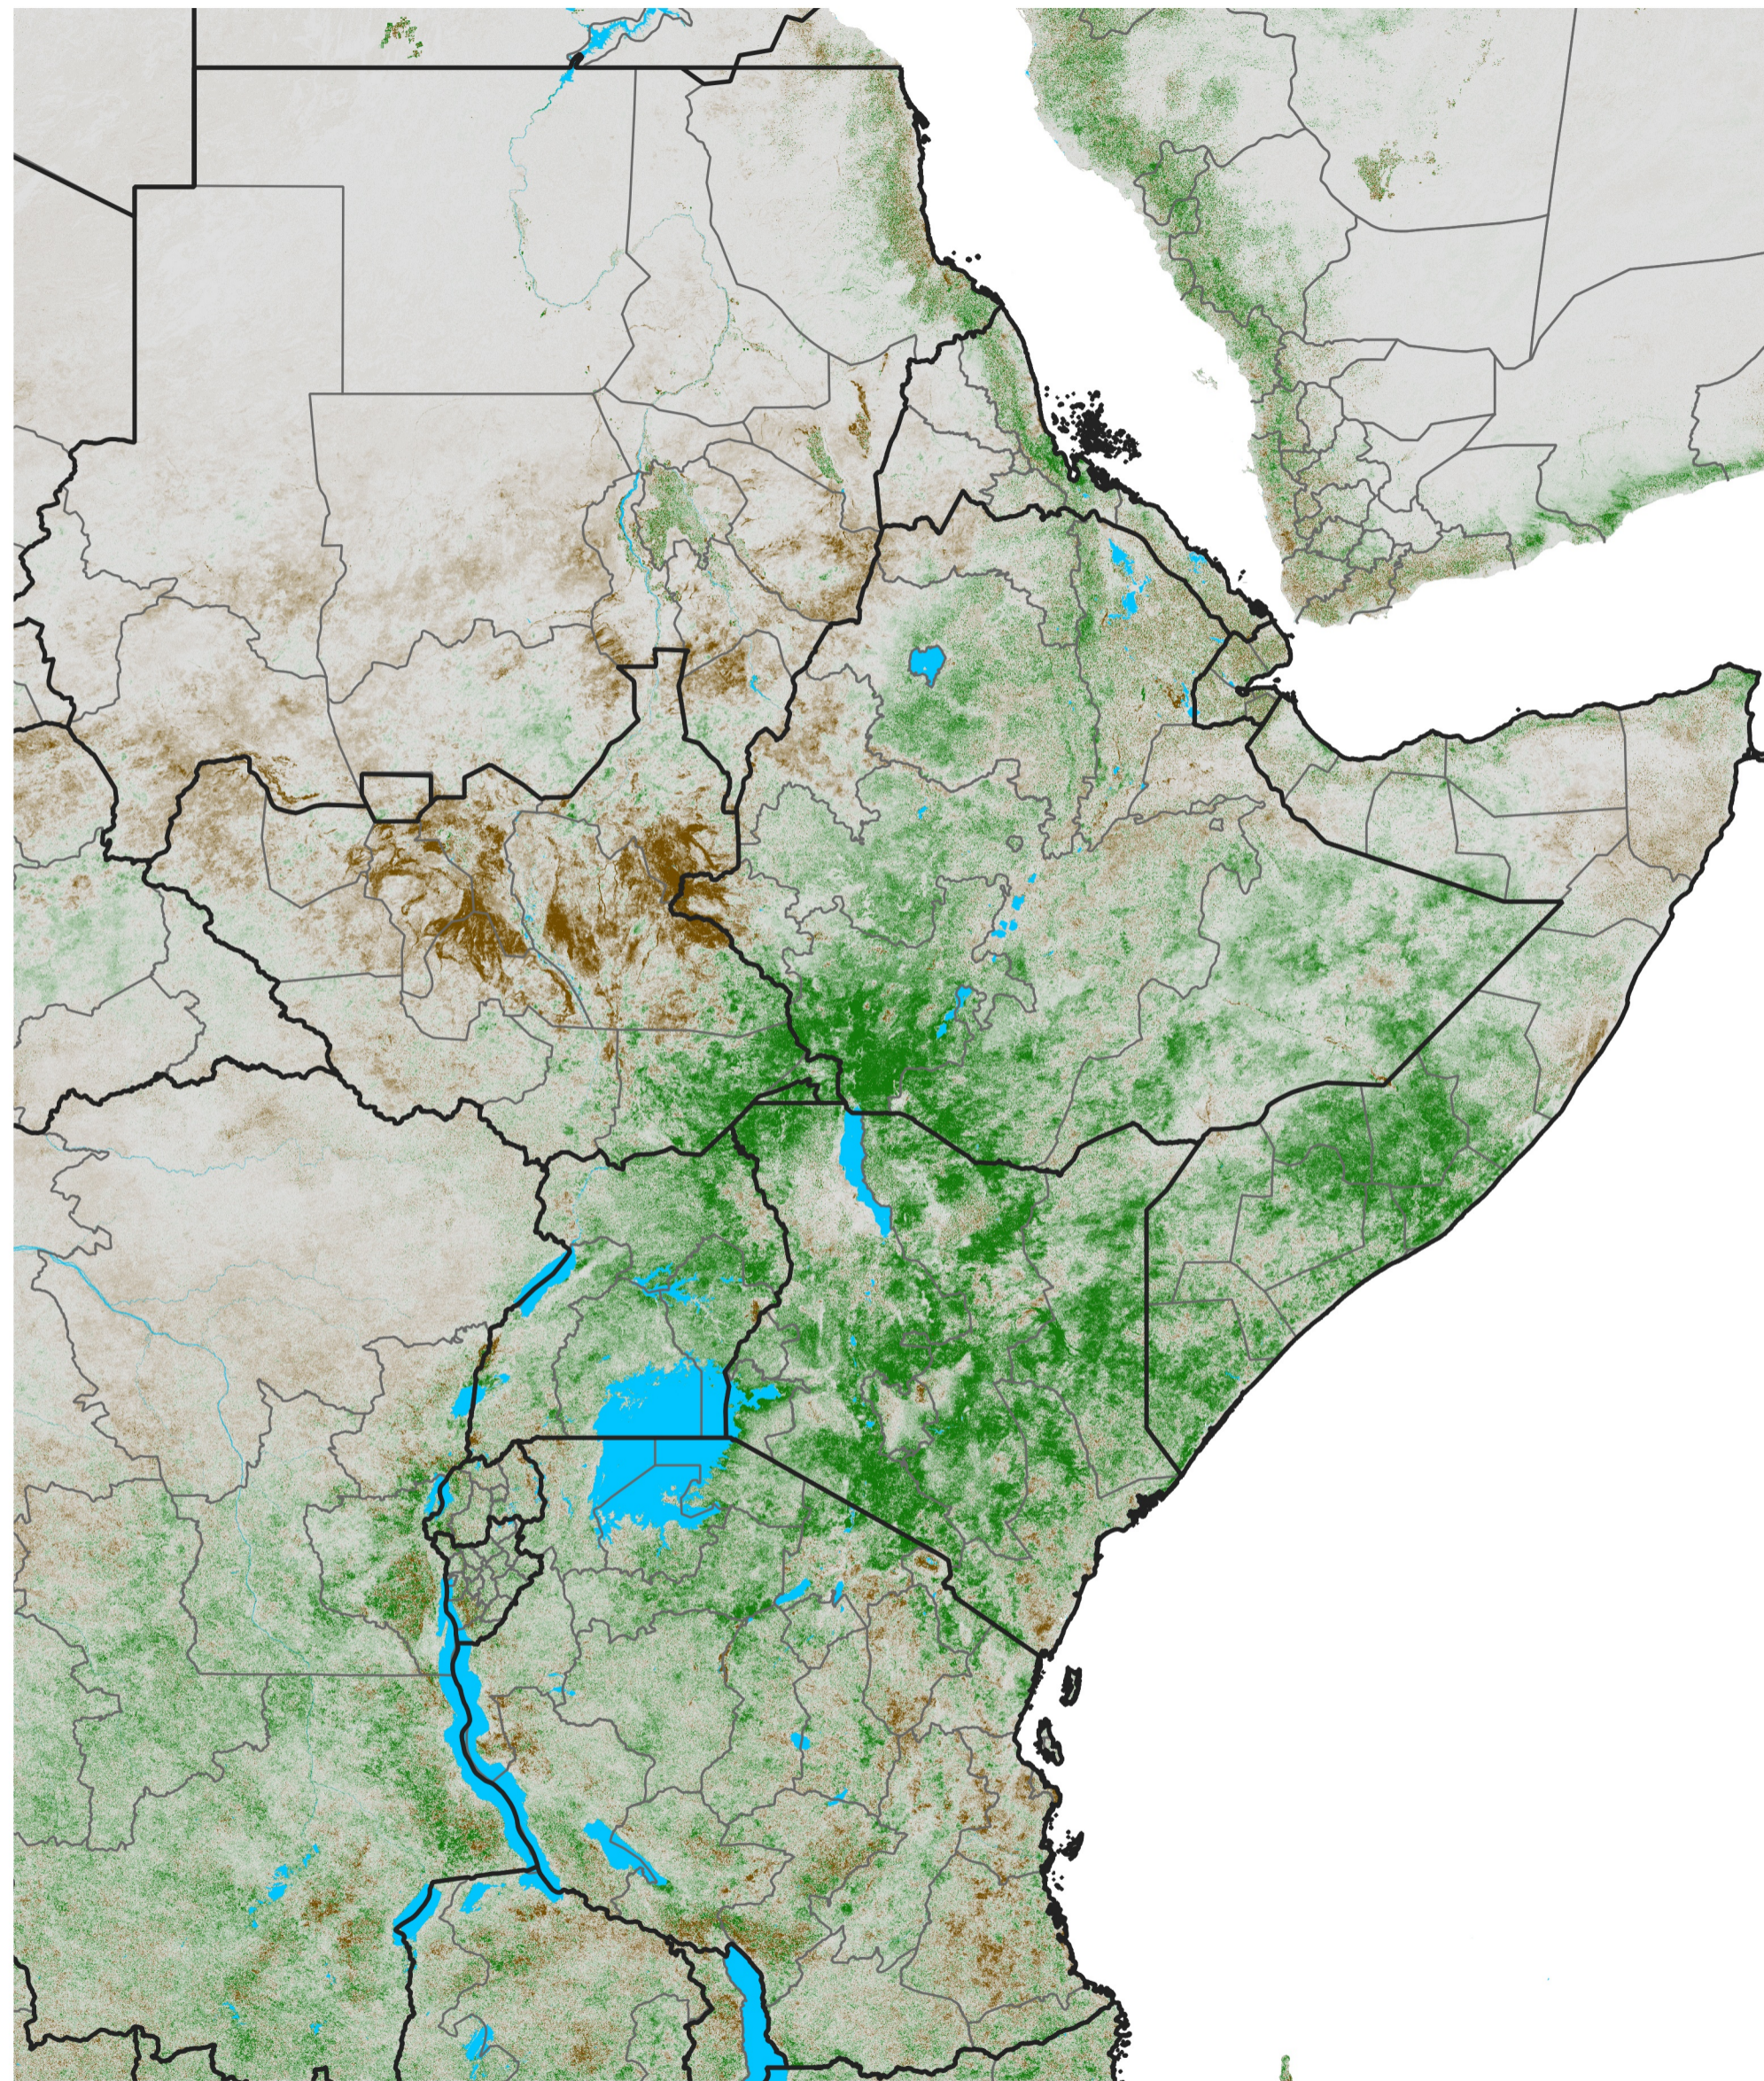

# East Africa NDVI Difference

2016 minus 2015

Period 03 / Jan 06 - 15, 2016

## NDVI Difference

< -0.3   -0.2   -0.1   -0.05   0.05   0.1   0.2   >0.3

Negative

No Difference

Positive