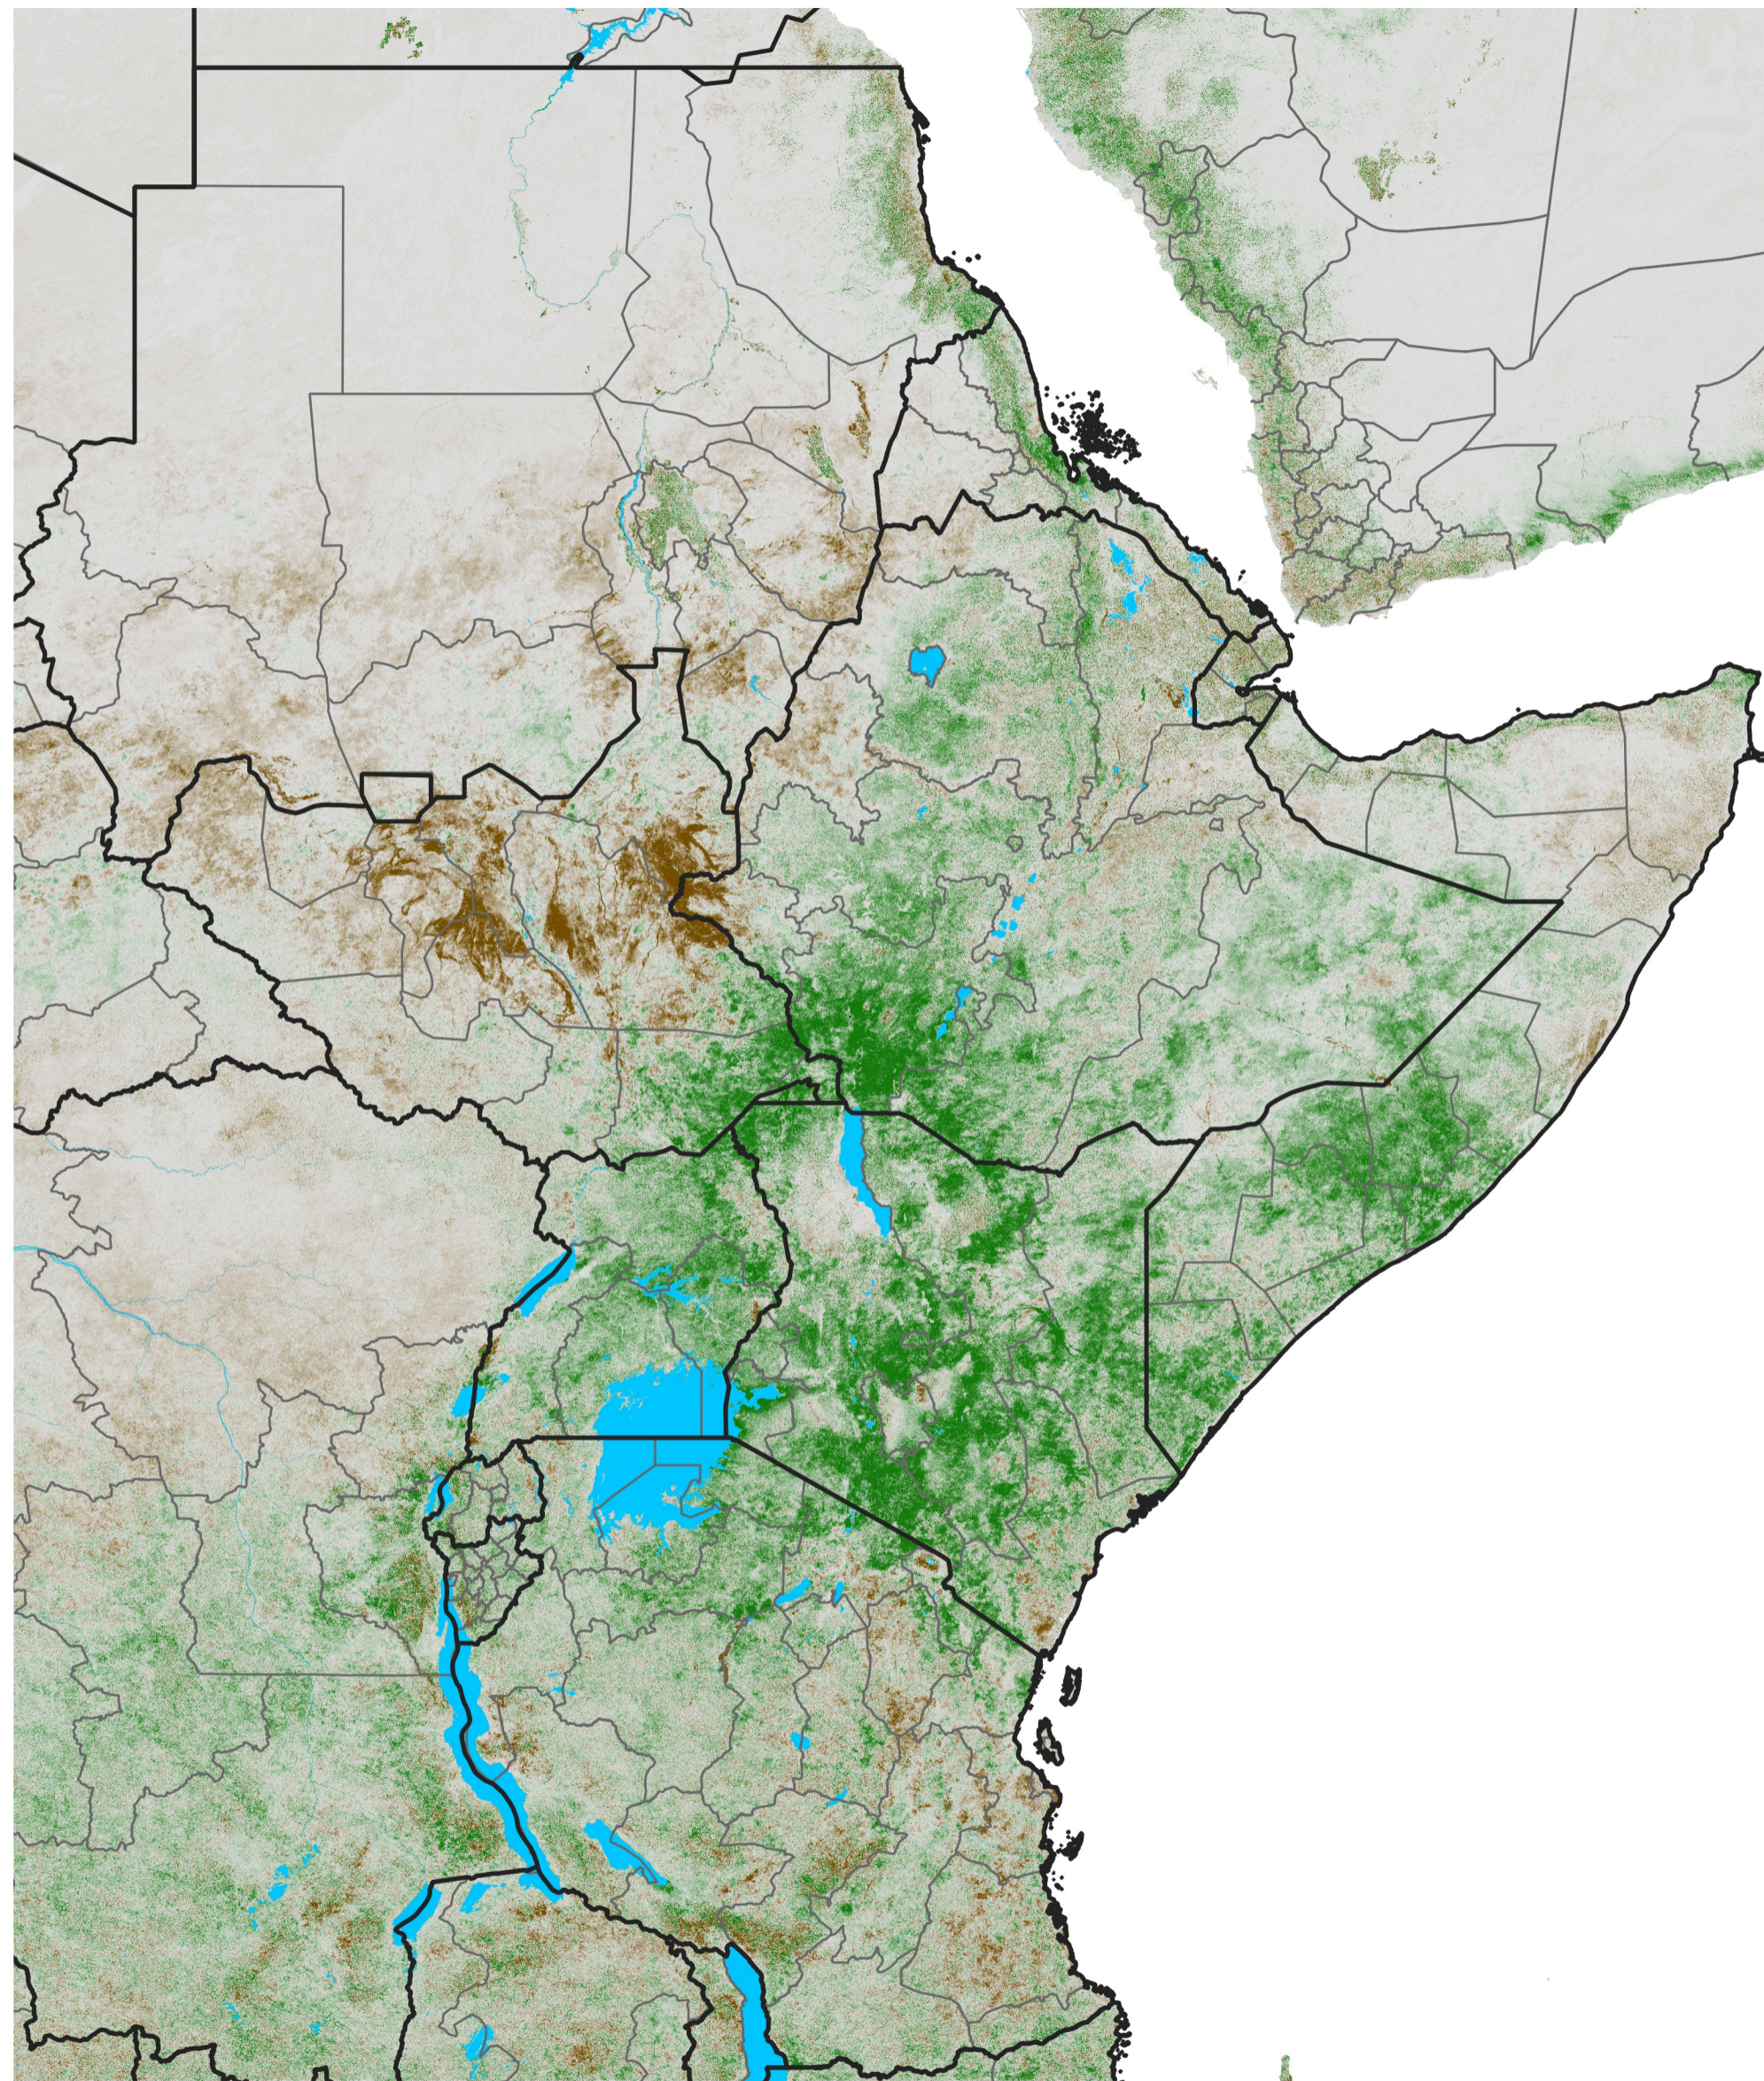

East Africa NDVI Difference

2016 minus 2015

Period 04 / Jan 11 - 20, 2016

NDVI Difference

< -0.3 -0.2 -0.1 -0.05 0.05 0.1 0.2 >0.3

Negative

No Difference

Positive