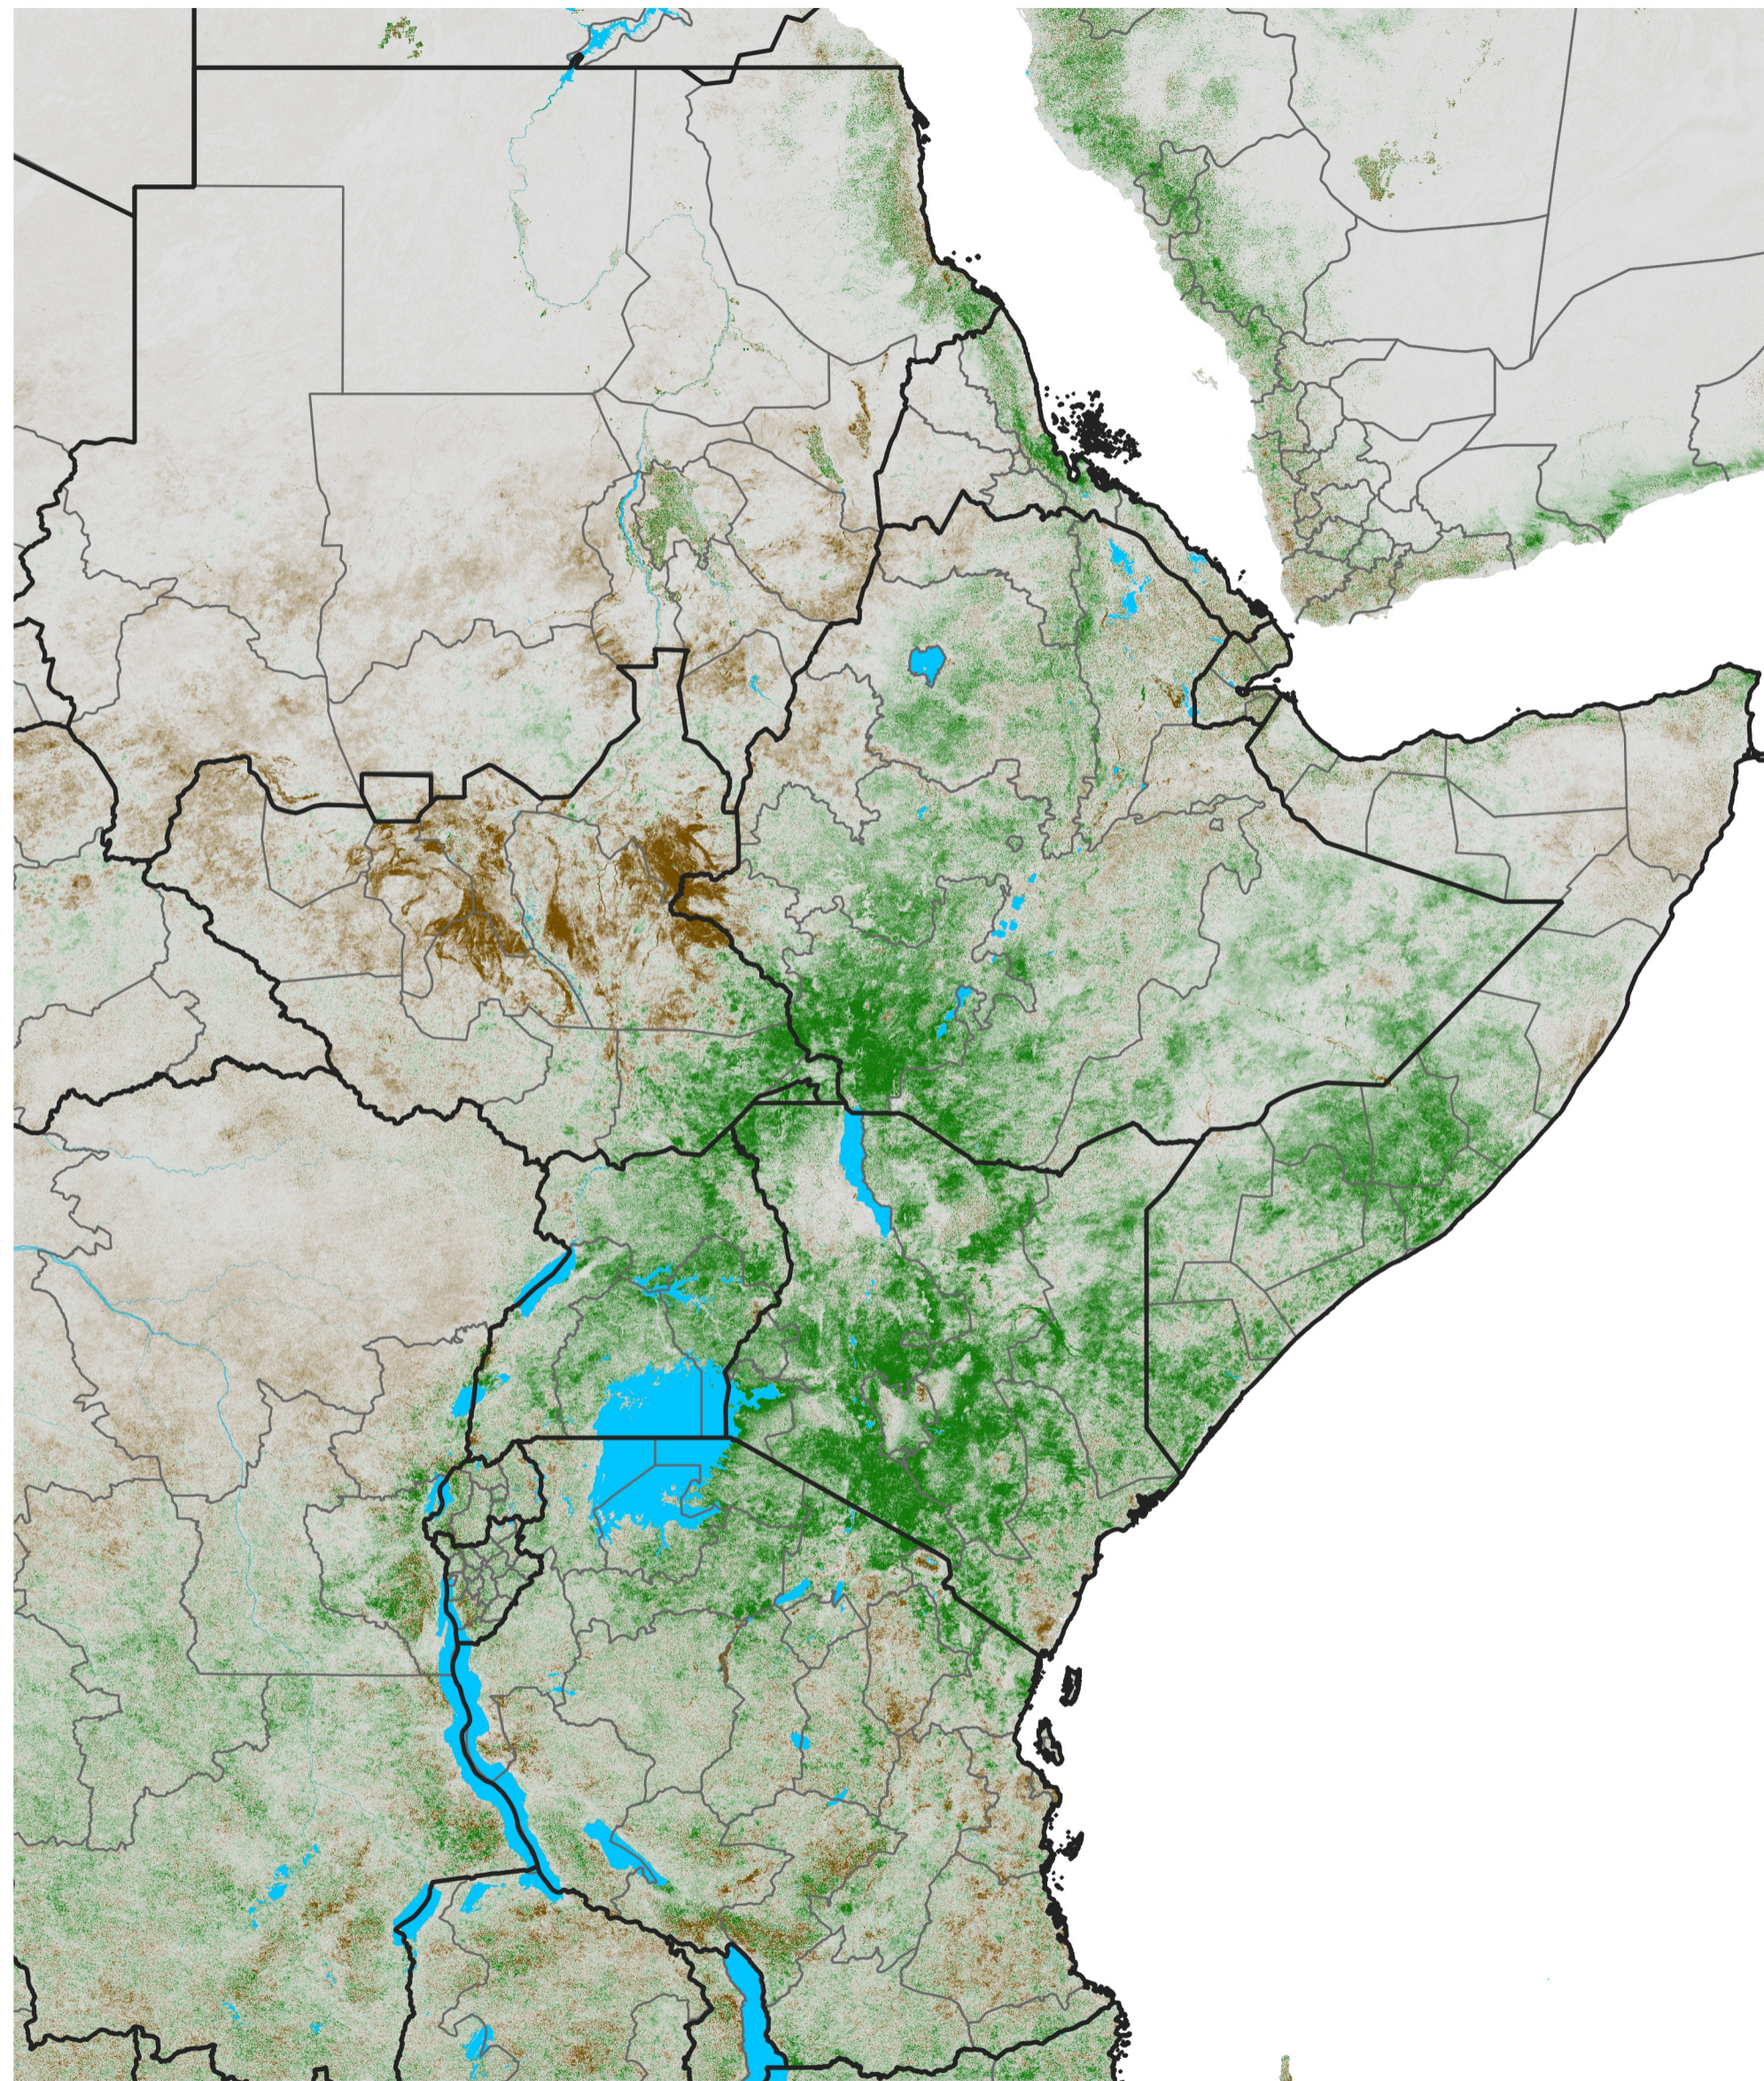

East Africa NDVI Difference

2016 minus 2015

Period 05 / Jan 16 - 25, 2016

NDVI Difference

< -0.3 -0.2 -0.1 -0.05 0.05 0.1 0.2 >0.3

Negative

No Difference

Positive