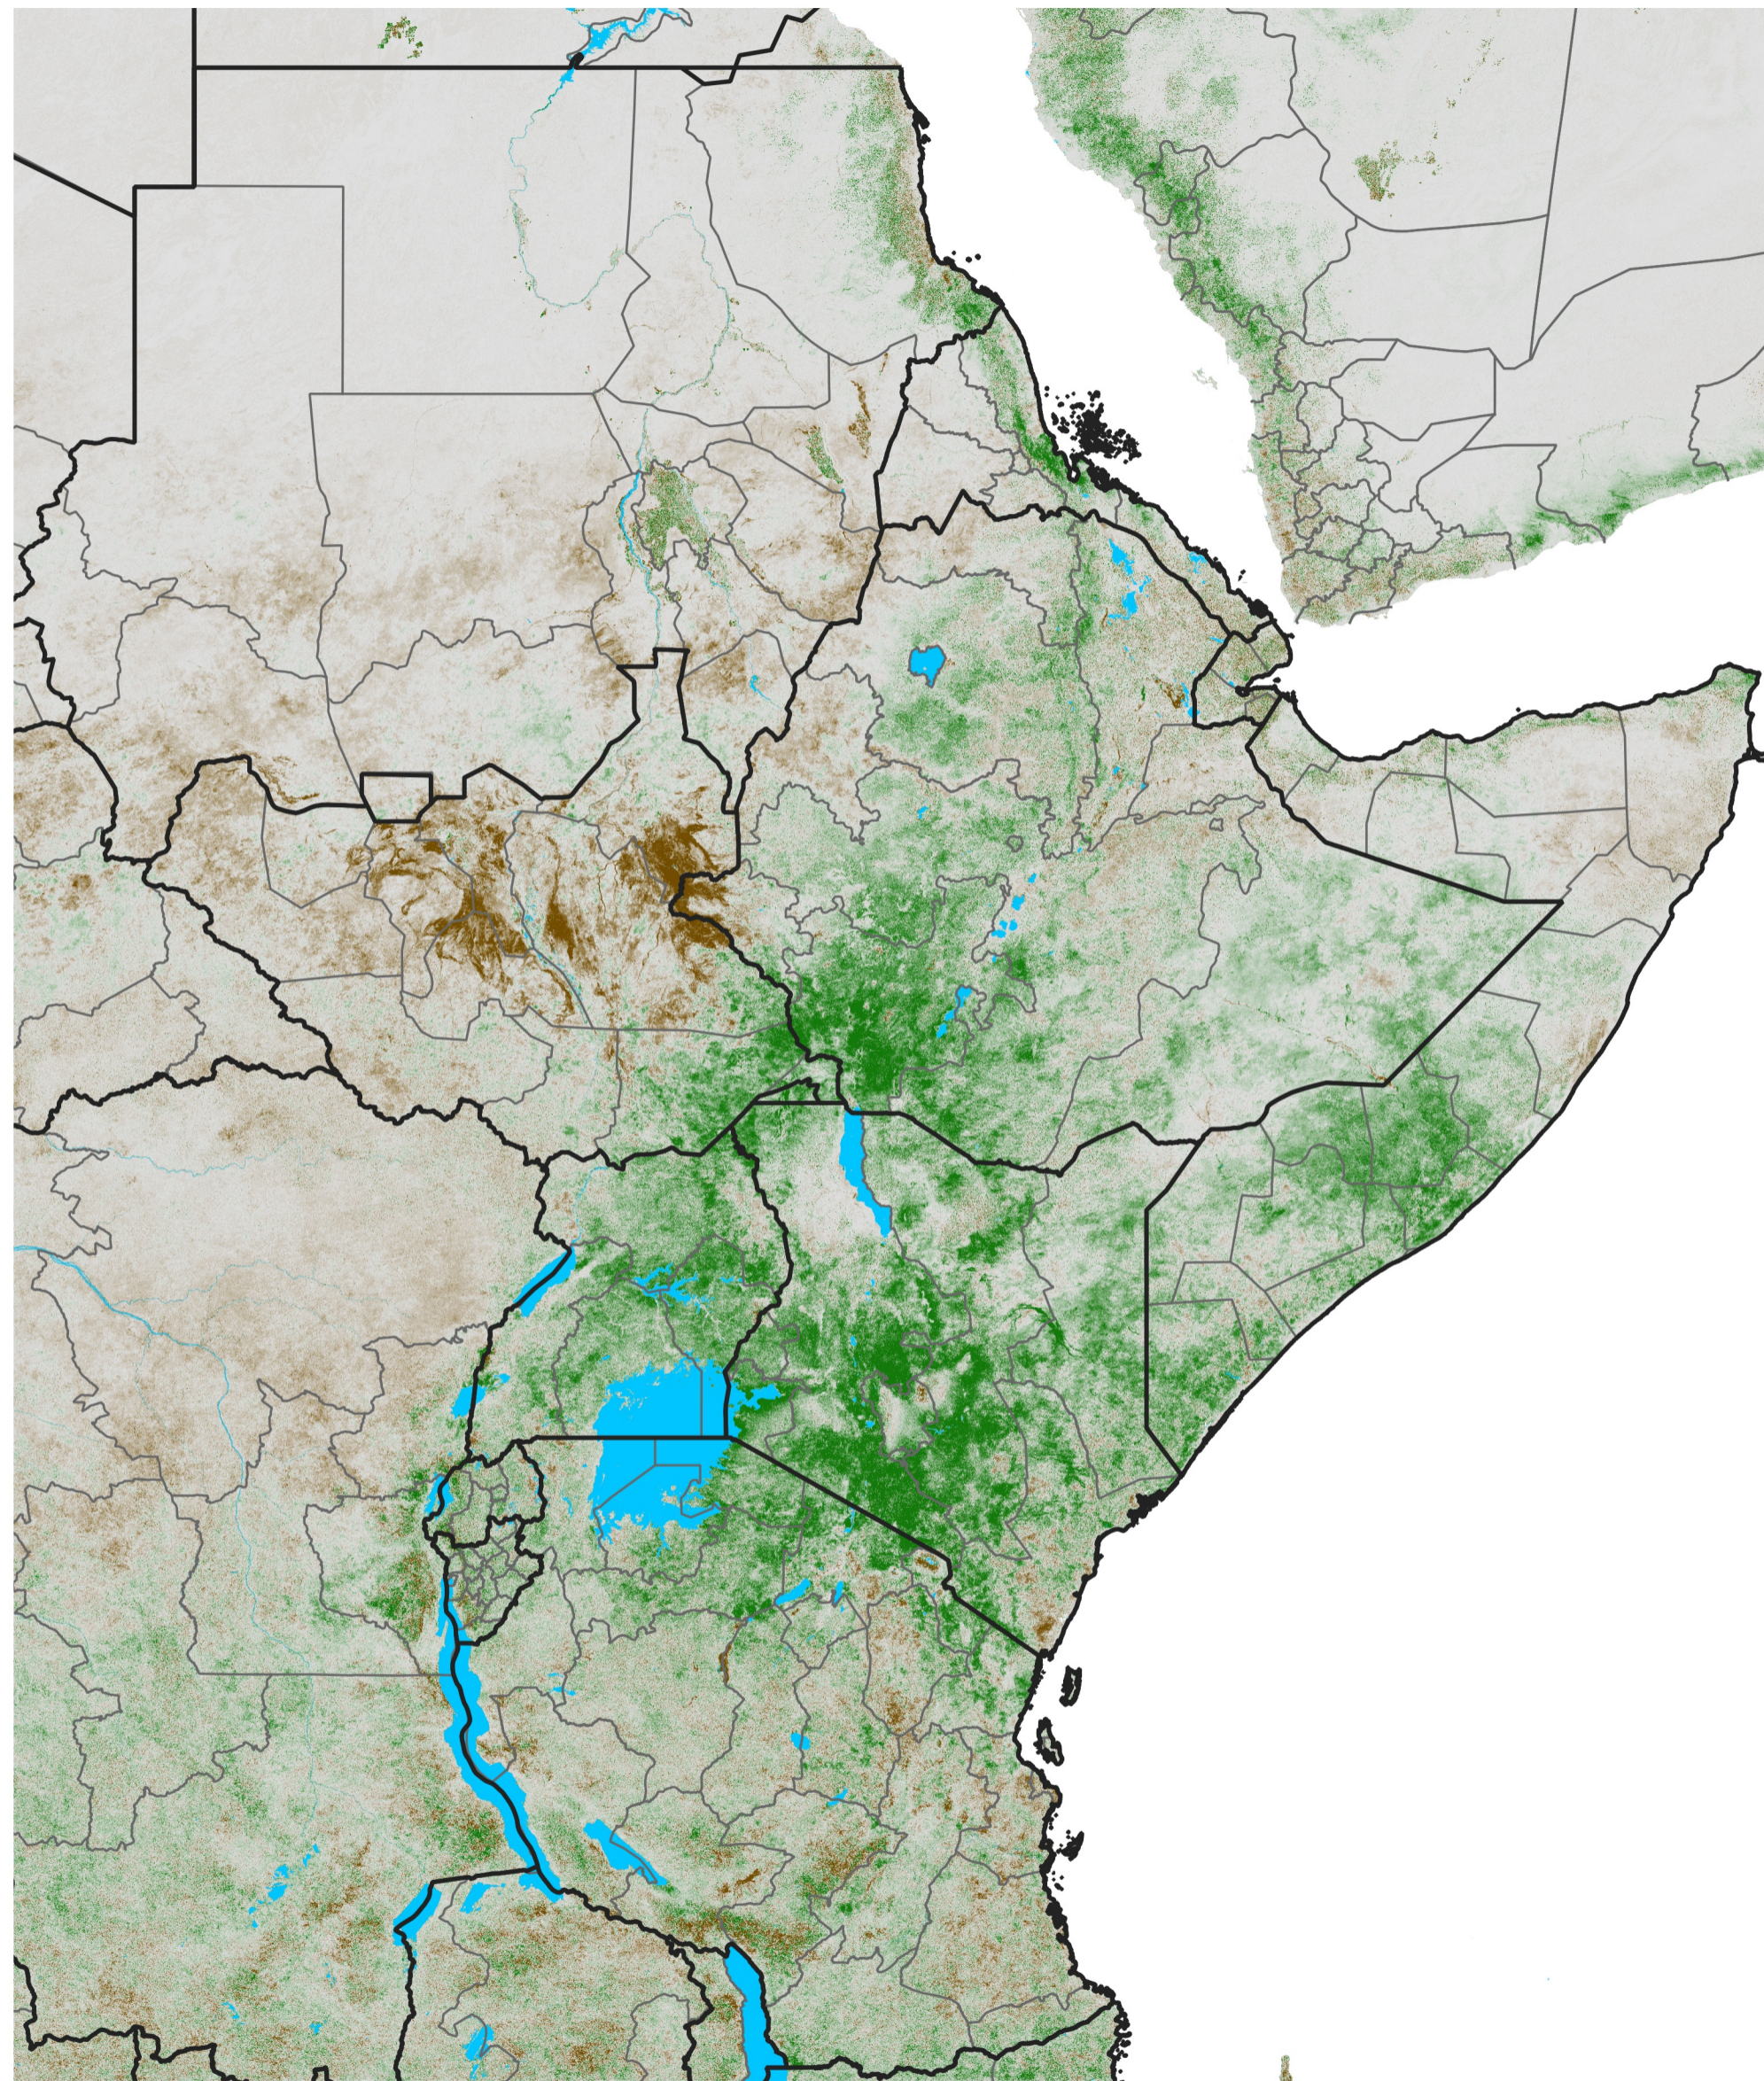

East Africa NDVI Difference

2016 minus 2015

Period 06 / Jan 21 - 31, 2016

NDVI Difference

< -0.3 -0.2 -0.1 -0.05 0.05 0.1 0.2 >0.3

Negative

No Difference

Positive