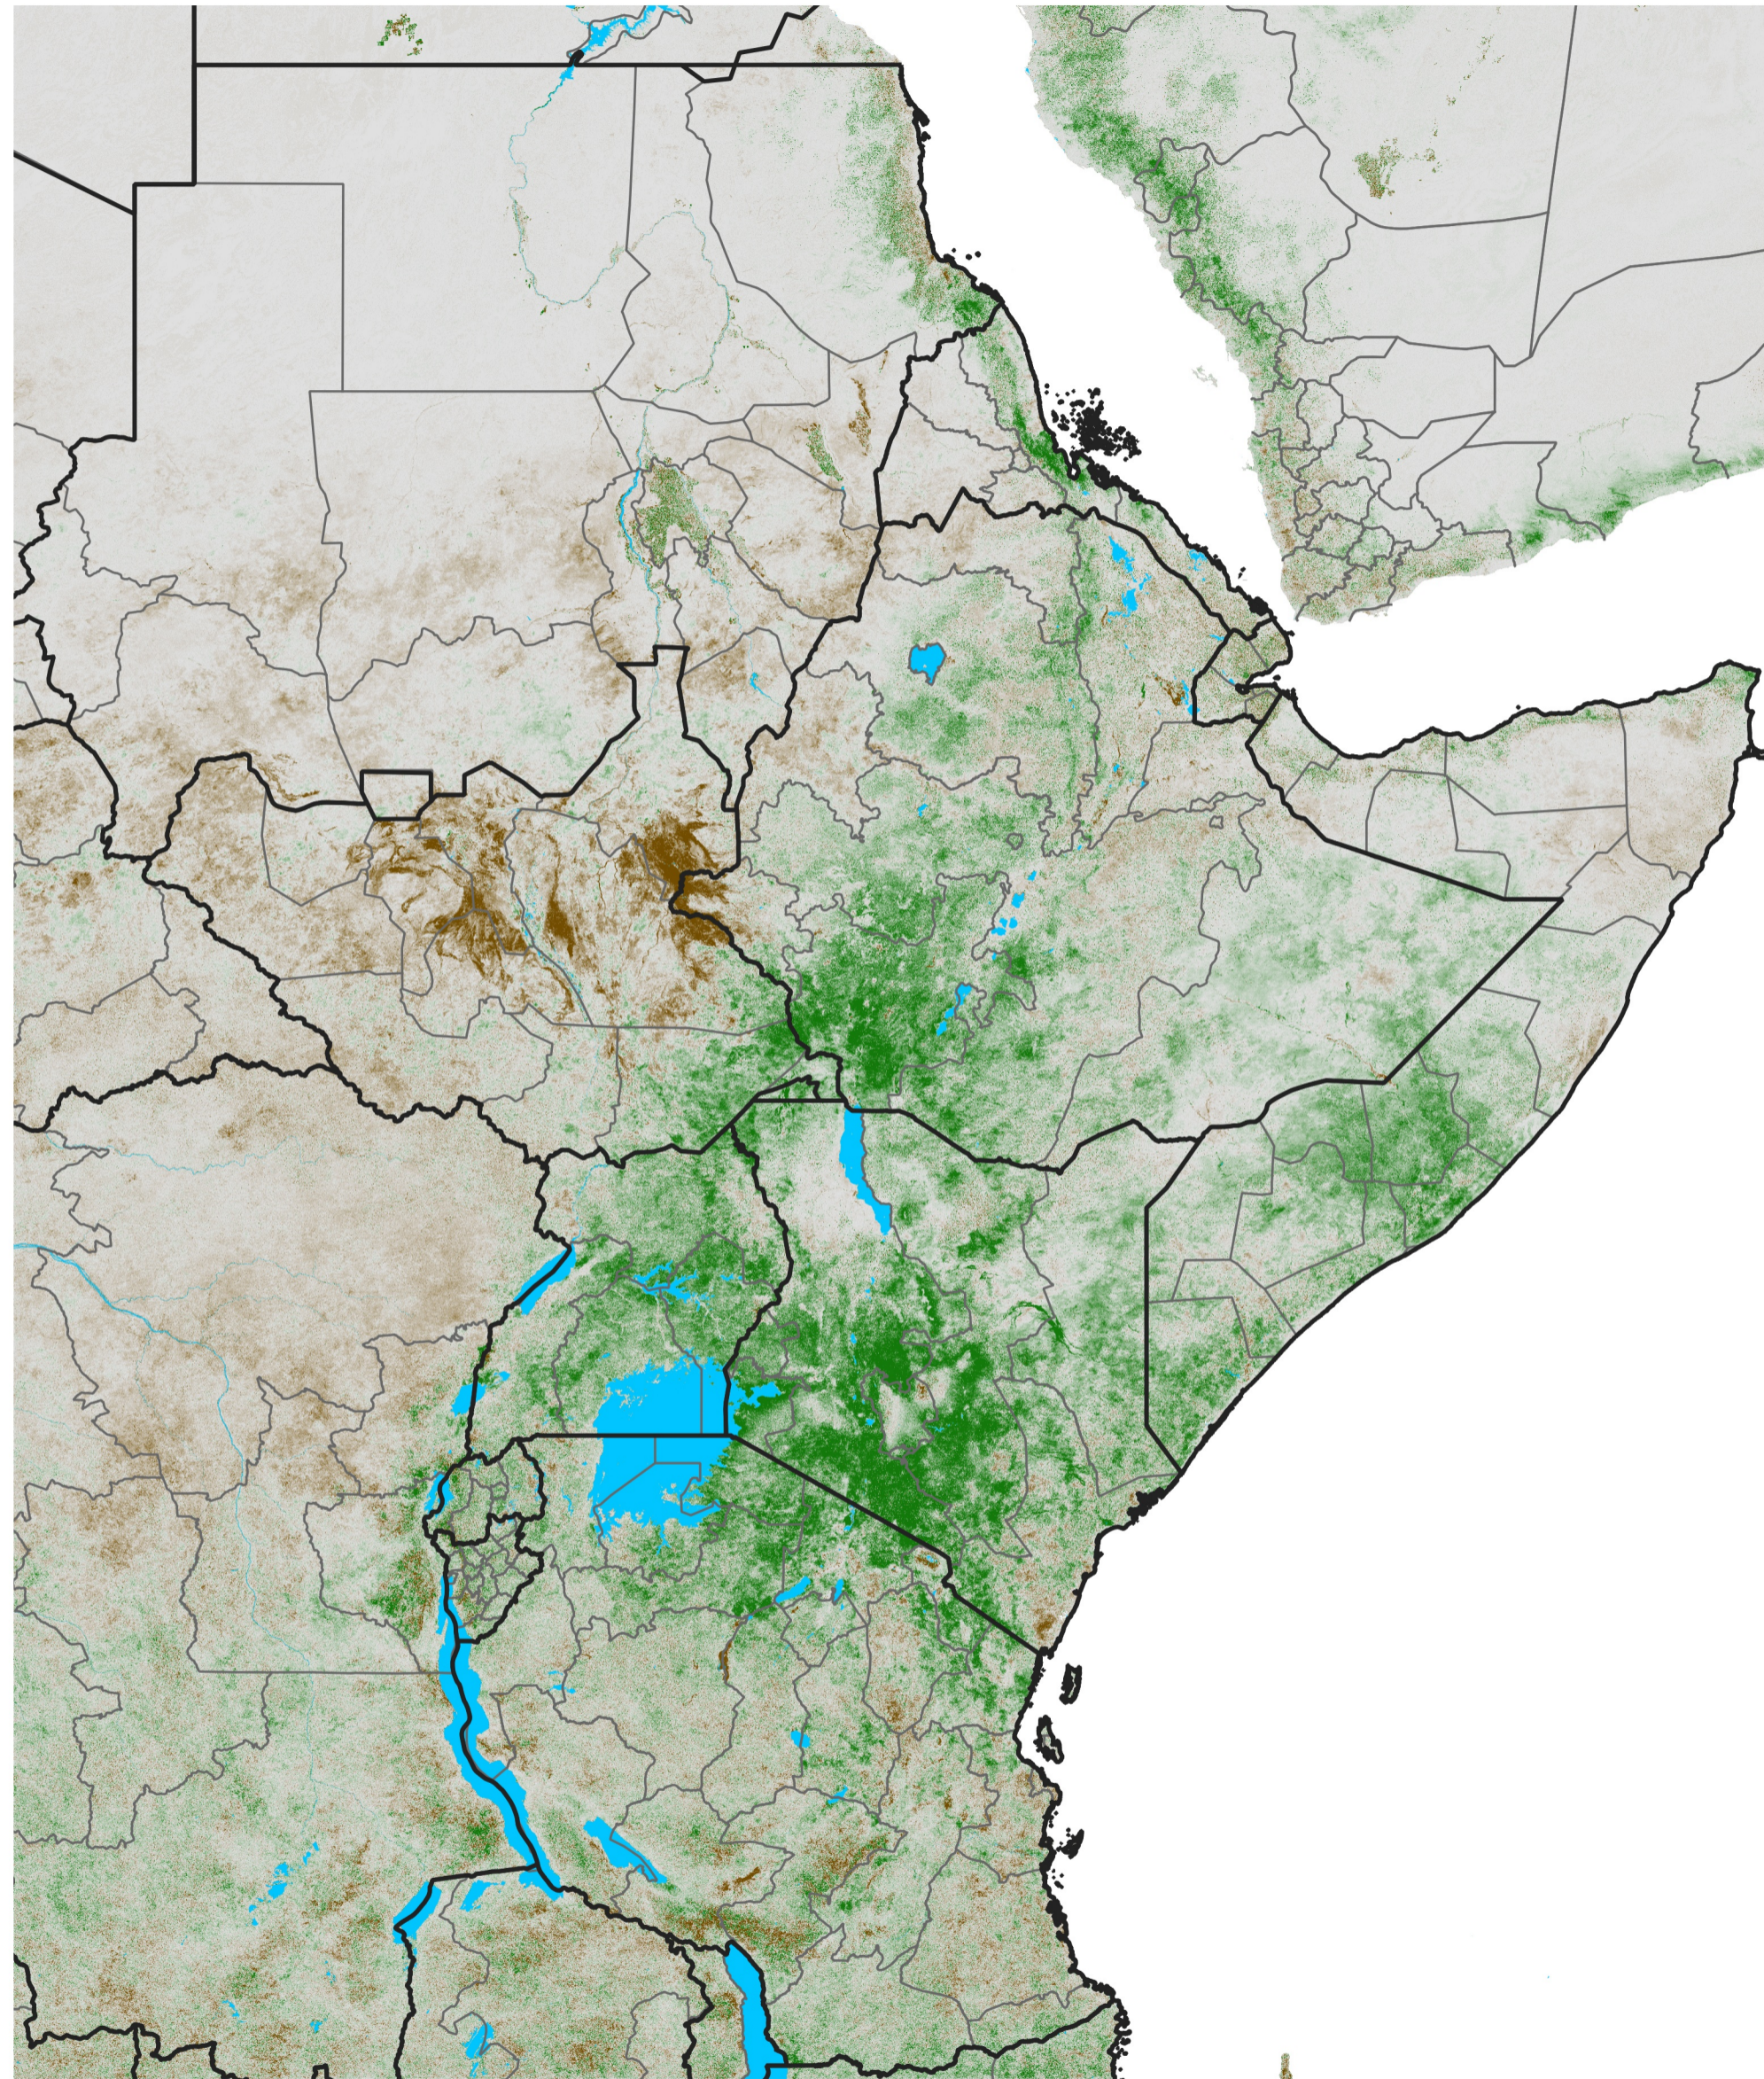

East Africa NDVI Difference

2016 minus 2015

Period 07 / Jan 26 - Feb 05, 2016

NDVI Difference

< -0.3 -0.2 -0.1 -0.05 0.05 0.1 0.2 >0.3

Negative

No Difference

Positive