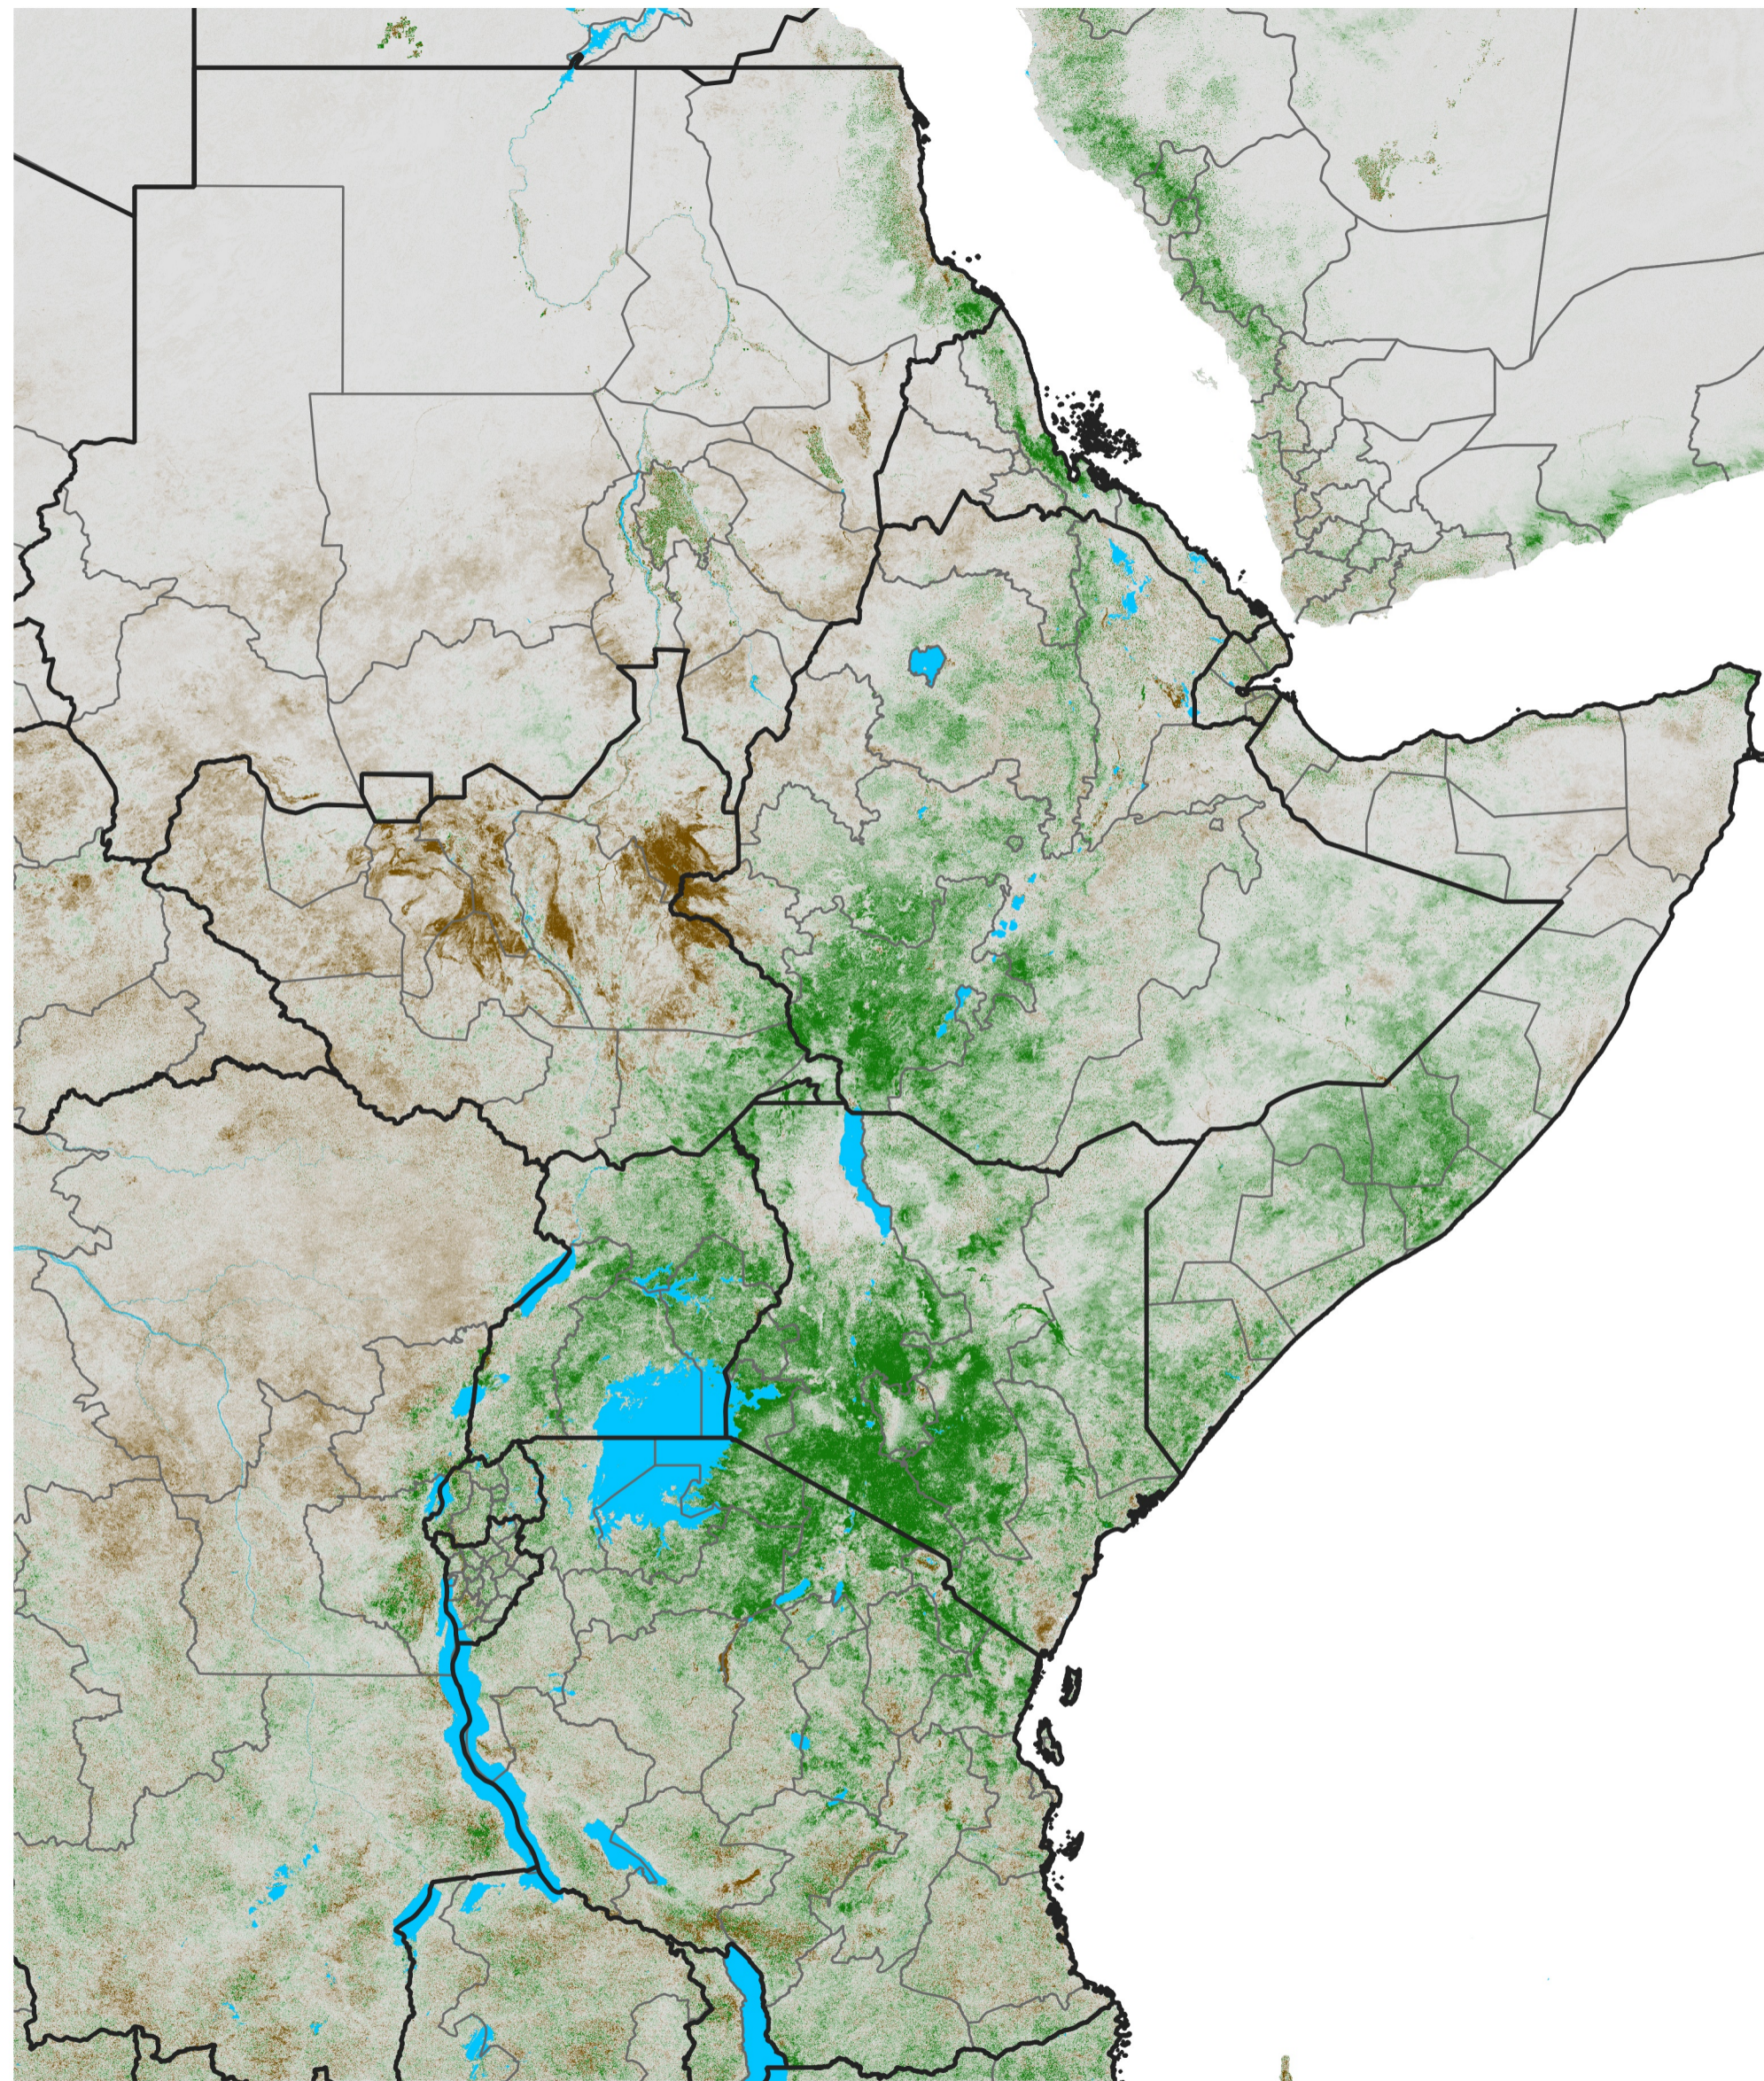

East Africa NDVI Difference

2016 minus 2015

Period 08 / Feb 01 - 10, 2016

NDVI Difference

< -0.3 -0.2 -0.1 -0.05 0.05 0.1 0.2 >0.3

Negative

No Difference

Positive