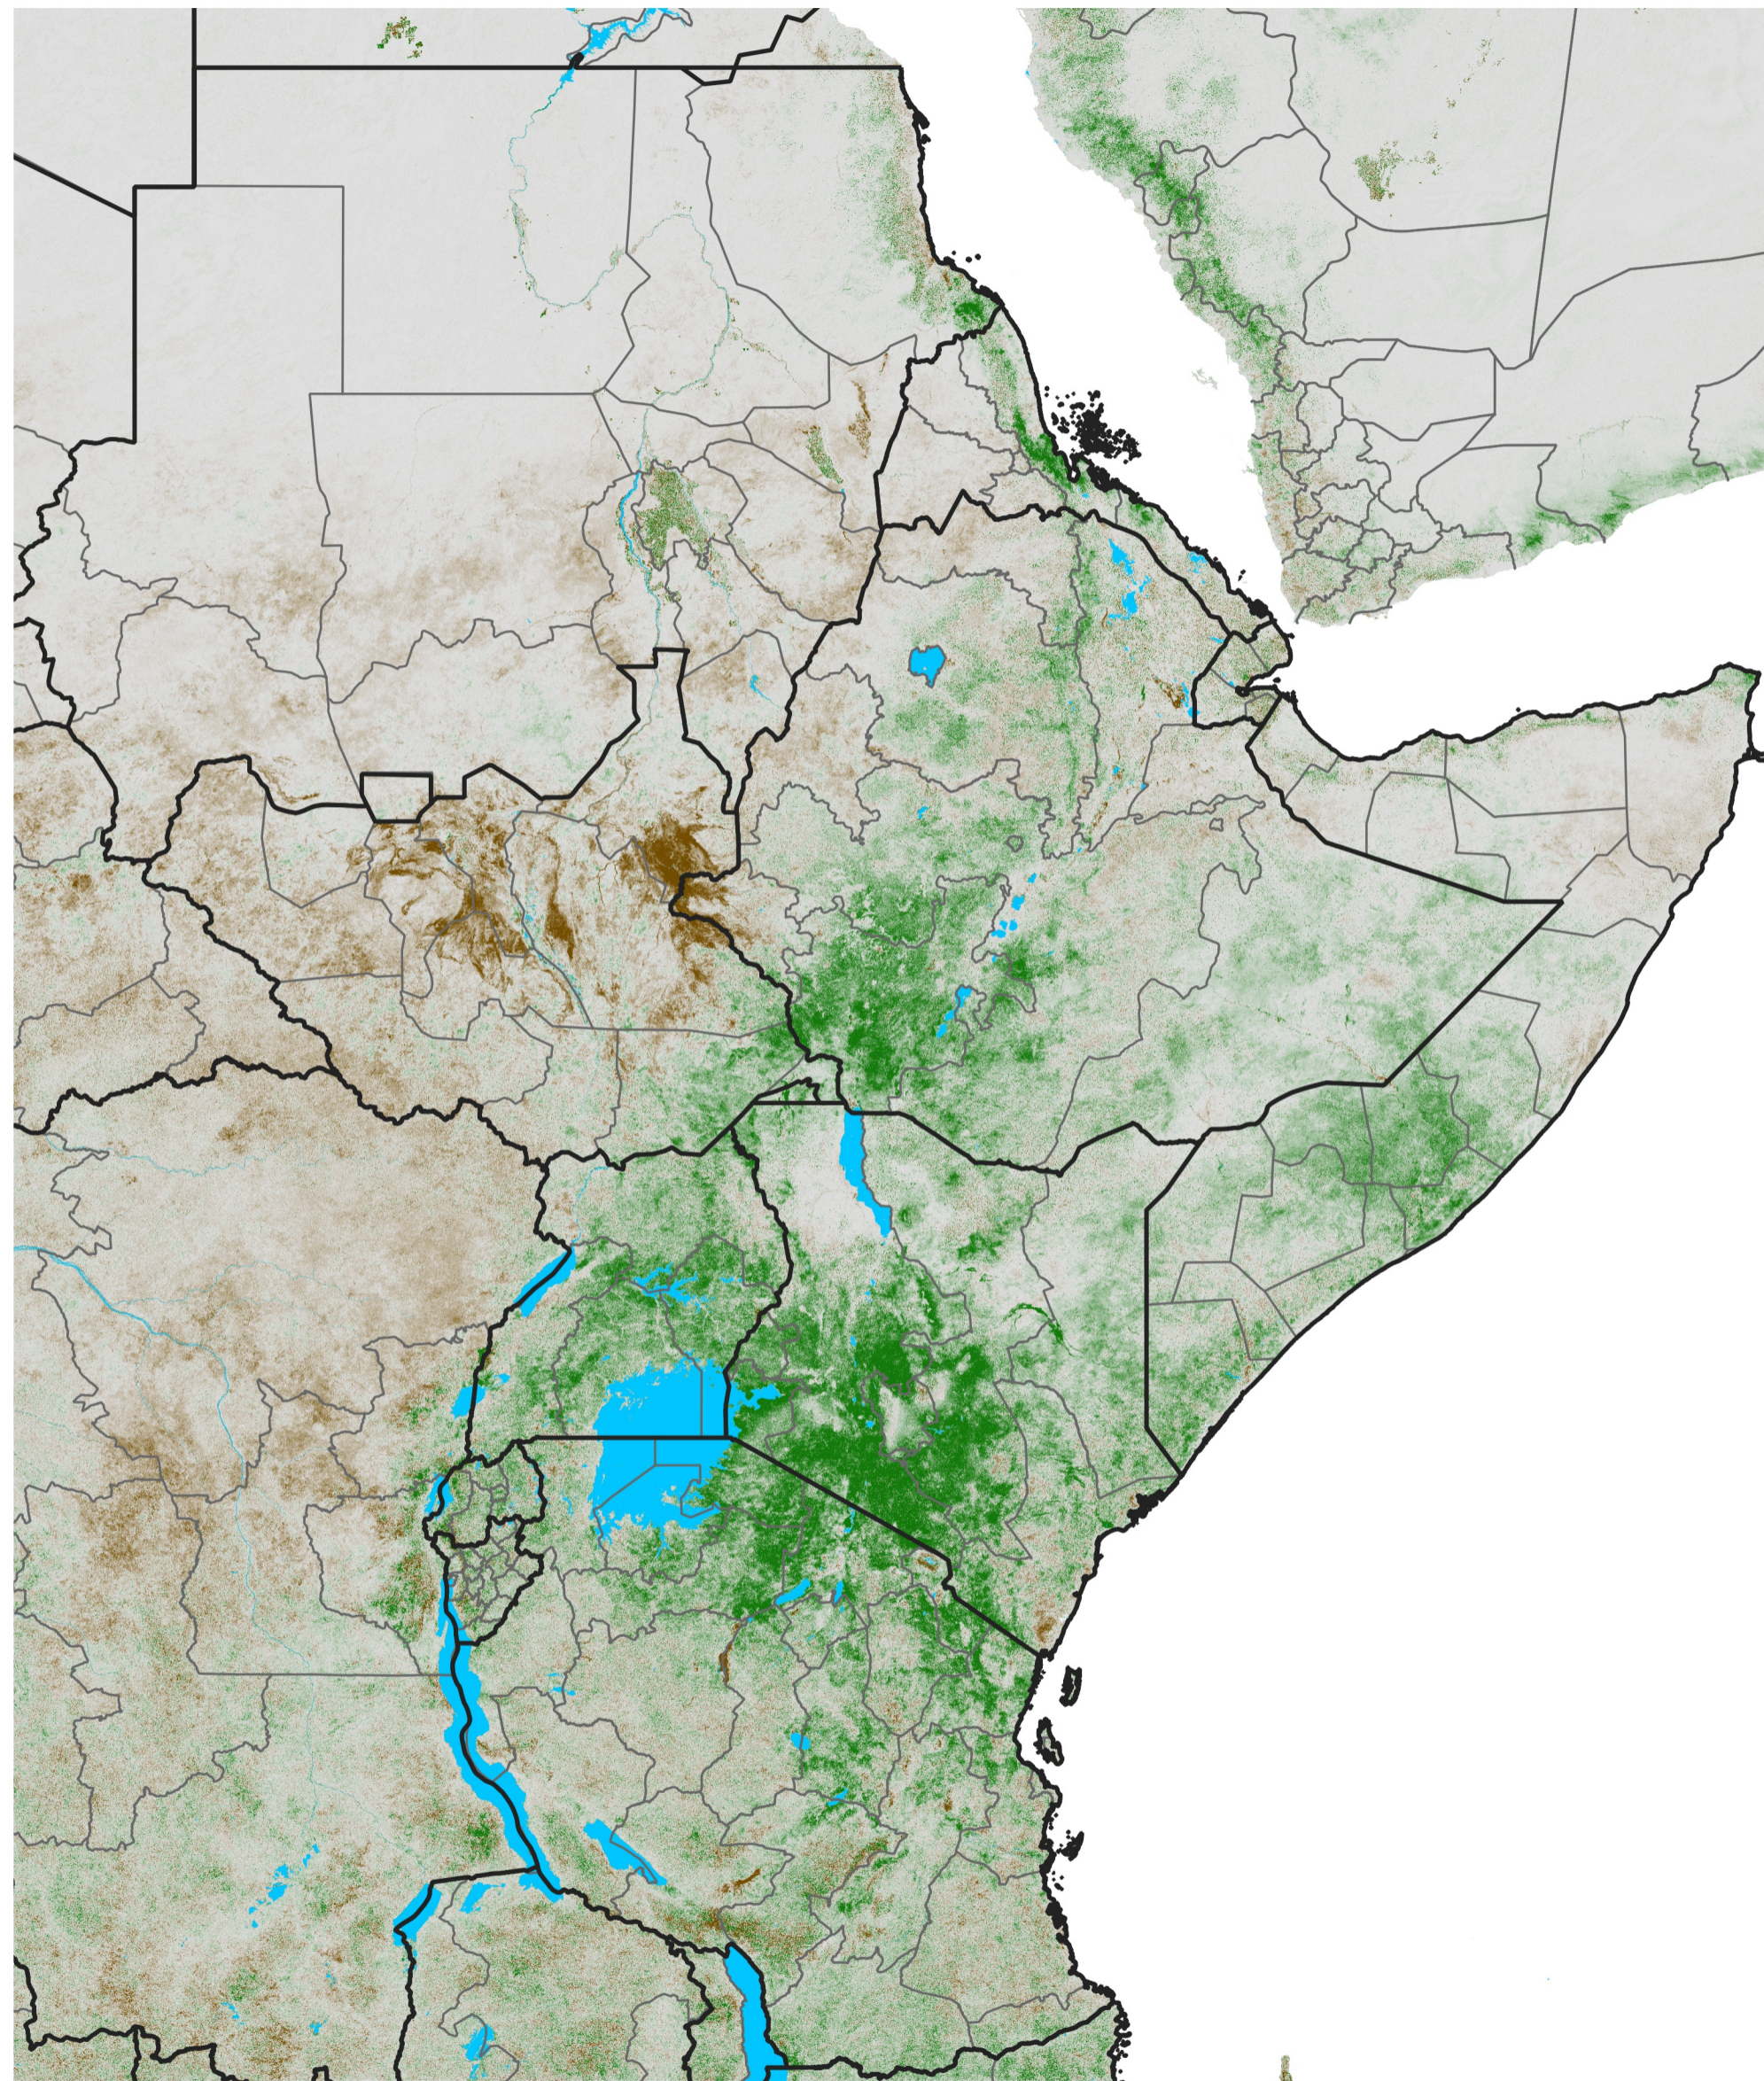

East Africa NDVI Difference

2016 minus 2015

Period 09 / Feb 06 - 15, 2016

NDVI Difference

< -0.3 -0.2 -0.1 -0.05 0.05 0.1 0.2 >0.3

Negative

No Difference

Positive