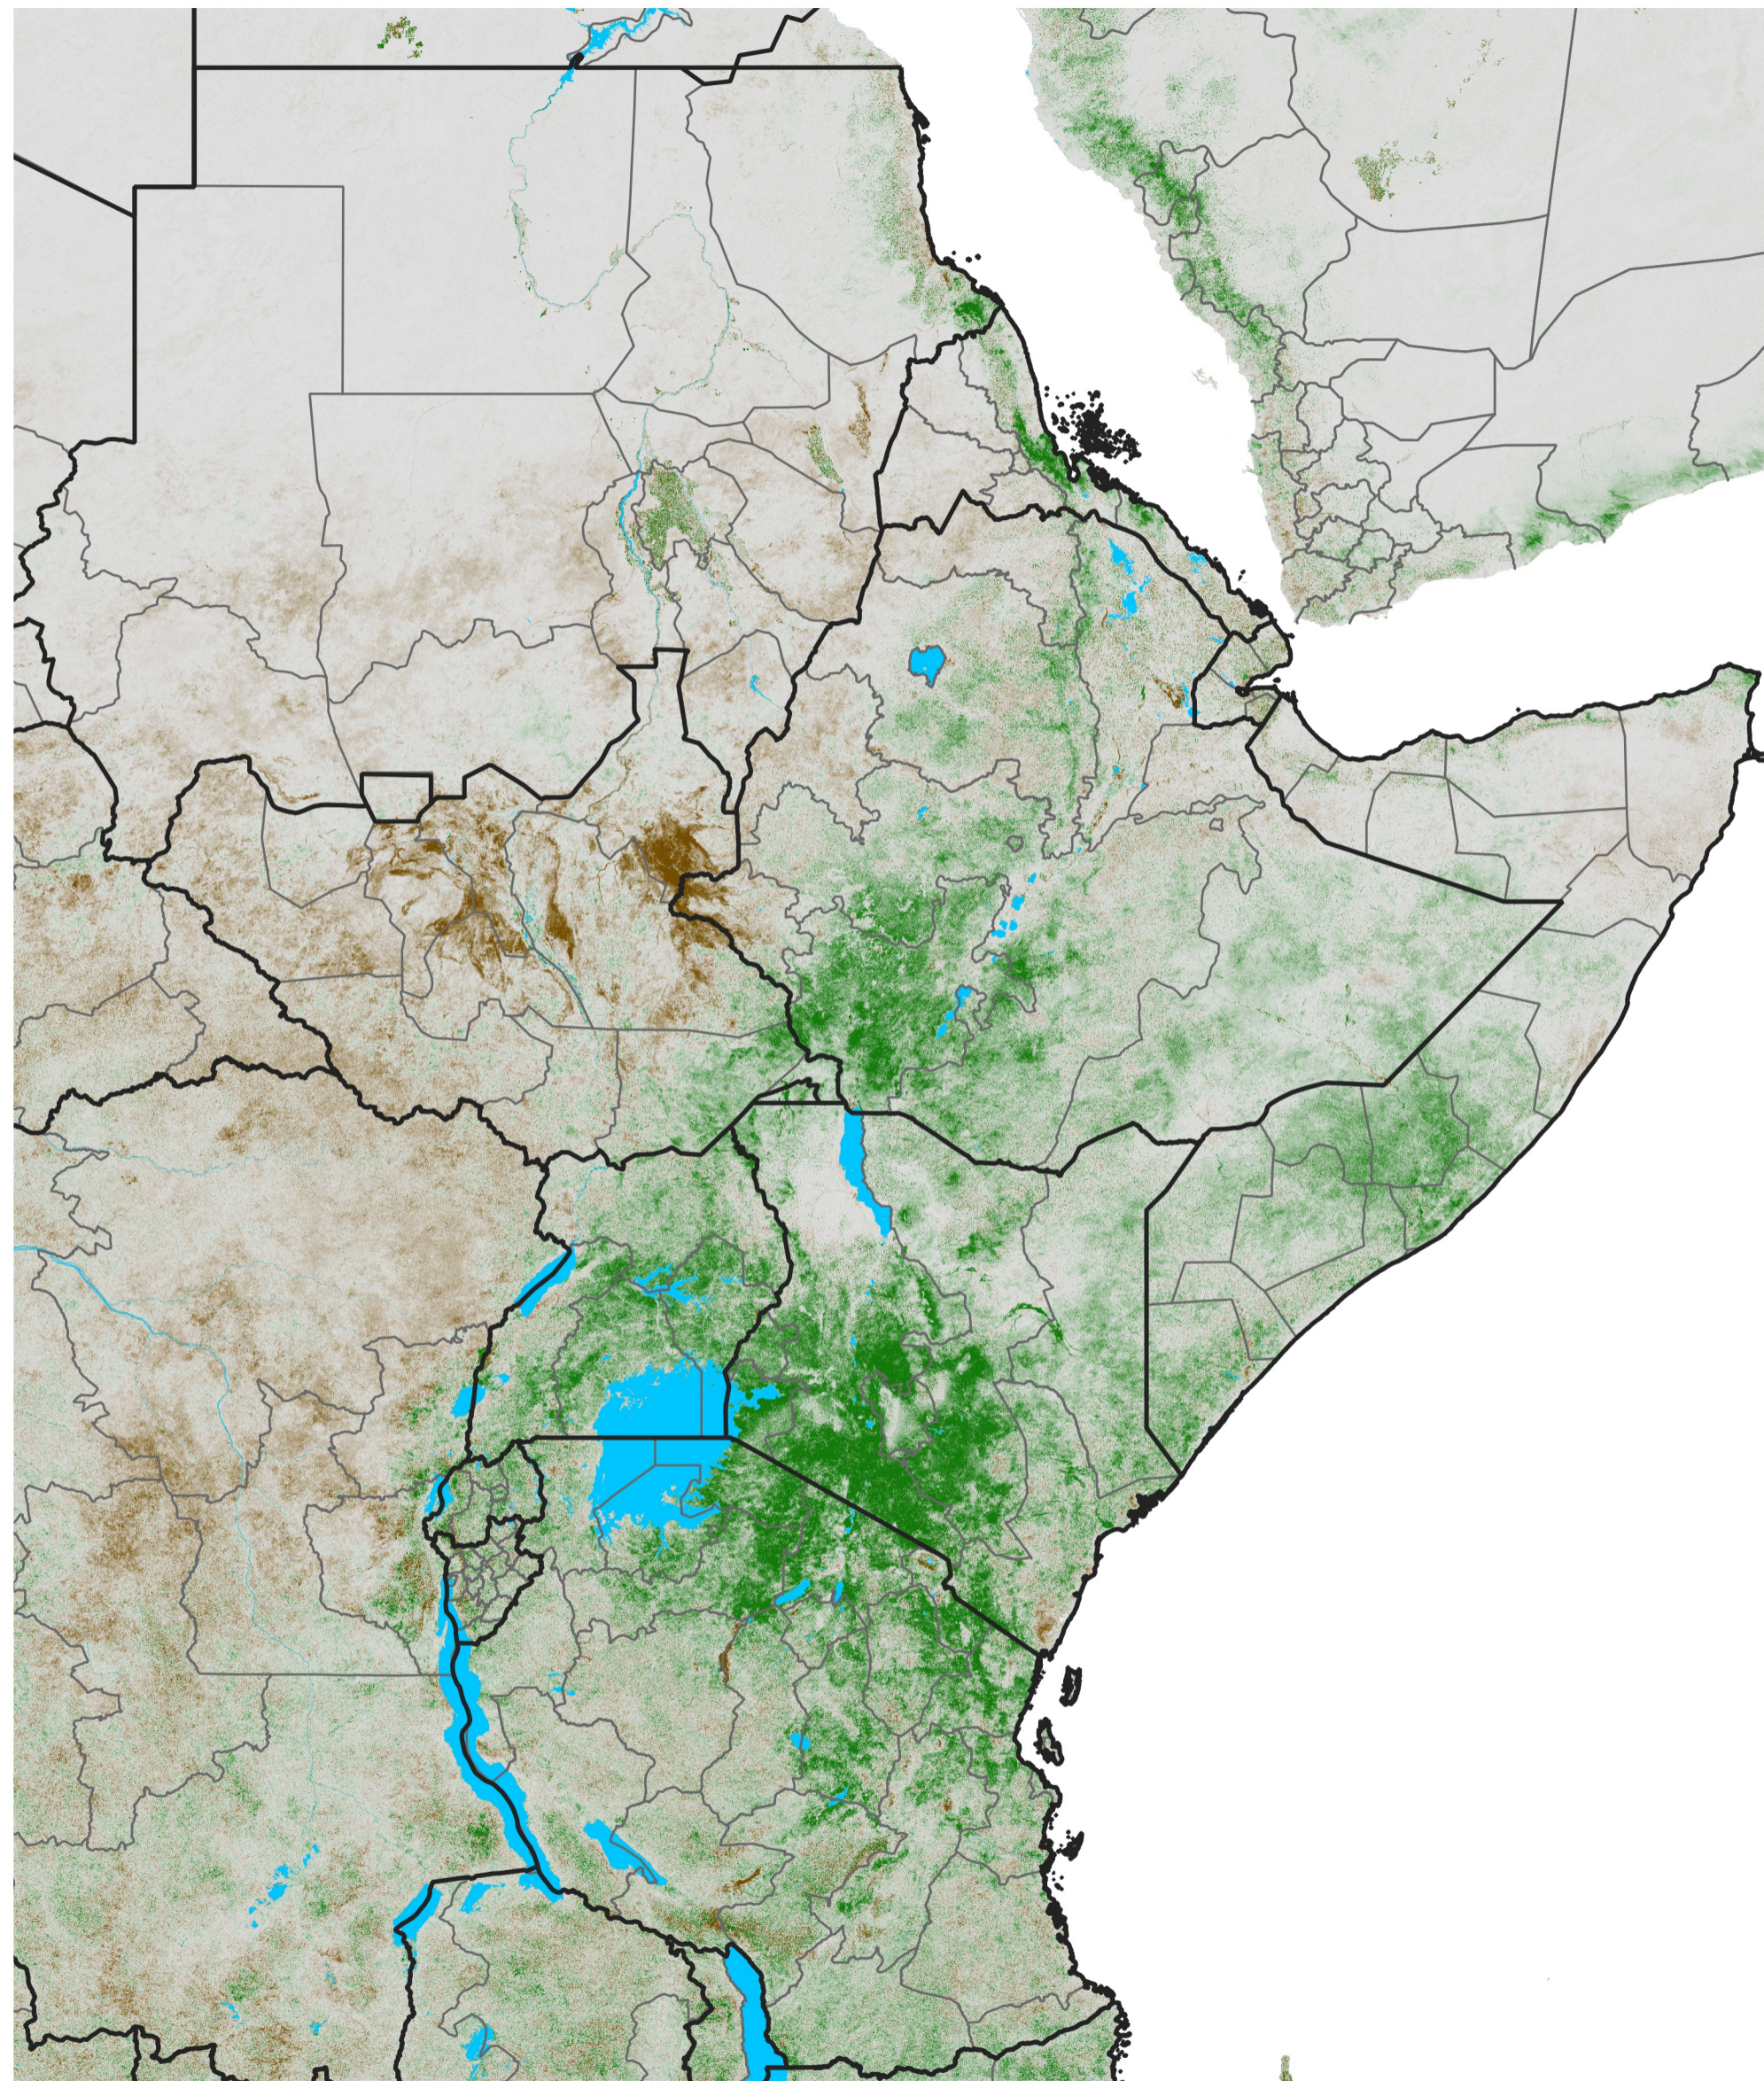

East Africa NDVI Difference

2016 minus 2015

Period 10 / Feb 11 - 20, 2016

NDVI Difference

< -0.3 -0.2 -0.1 -0.05 0.05 0.1 0.2 >0.3

Negative

No Difference

Positive