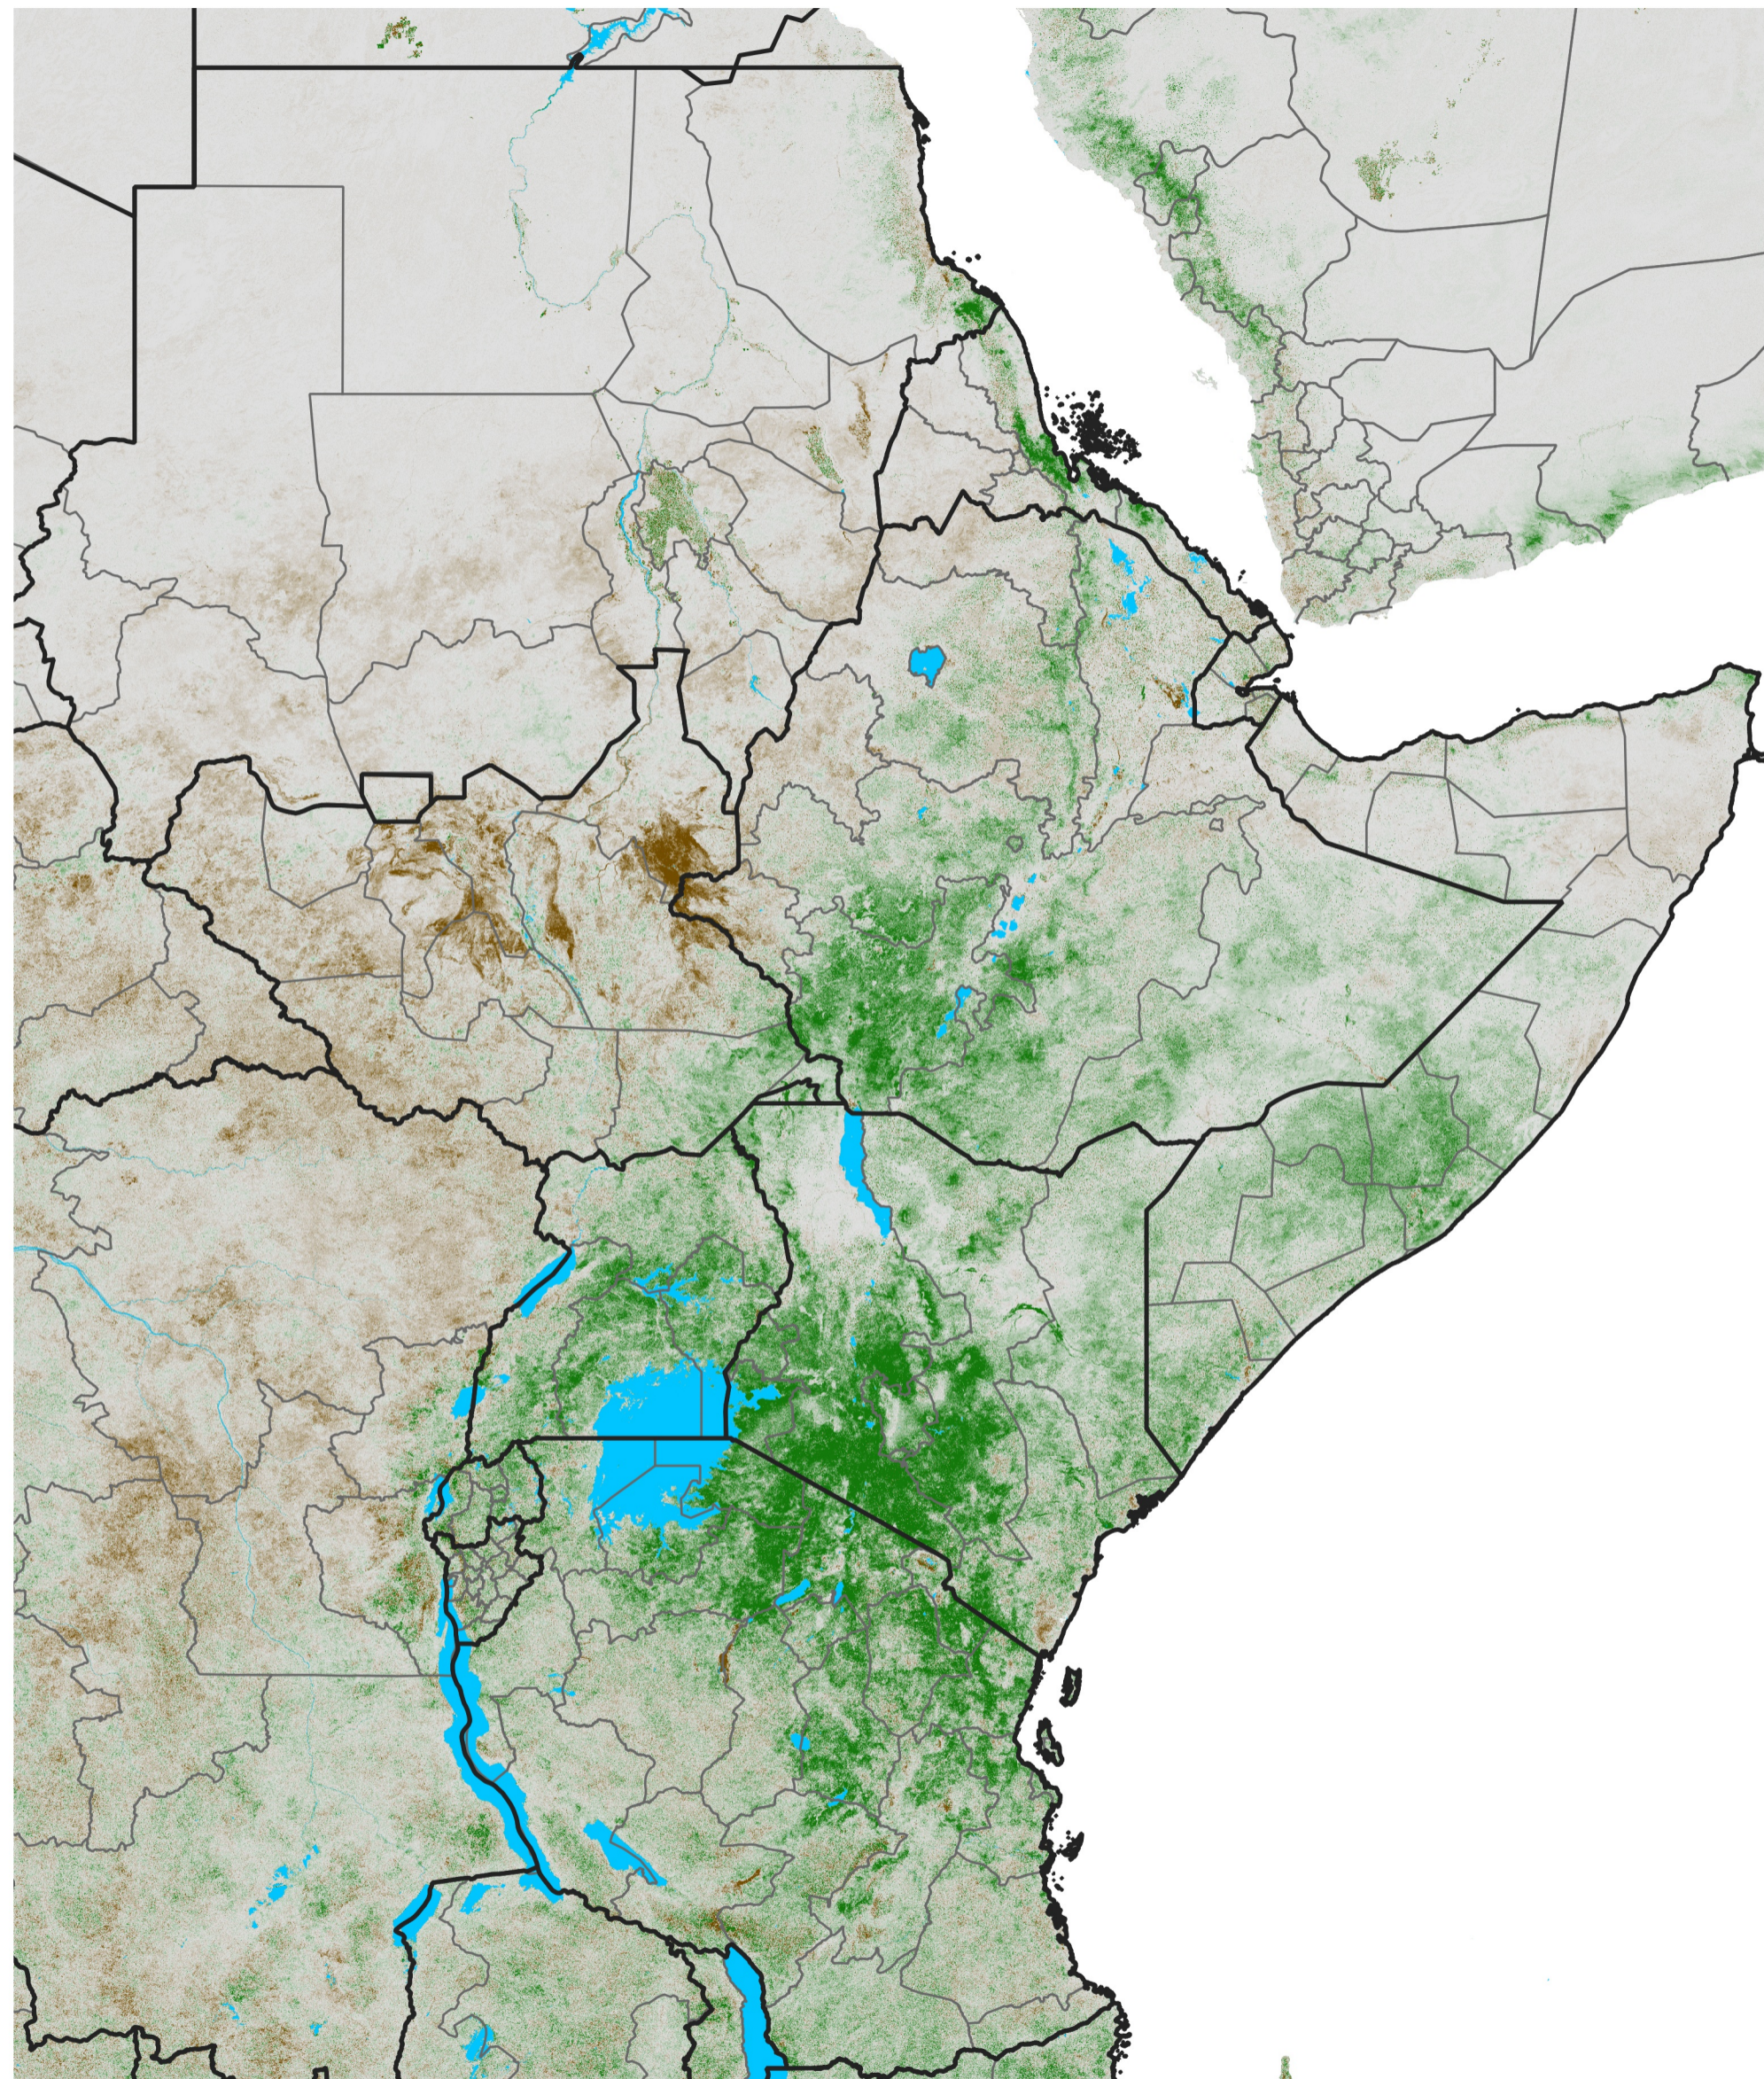

East Africa NDVI Difference

2016 minus 2015

Period 11 / Feb 16 - 25, 2016

NDVI Difference

< -0.3 -0.2 -0.1 -0.05 0.05 0.1 0.2 >0.3

Negative

No Difference

Positive