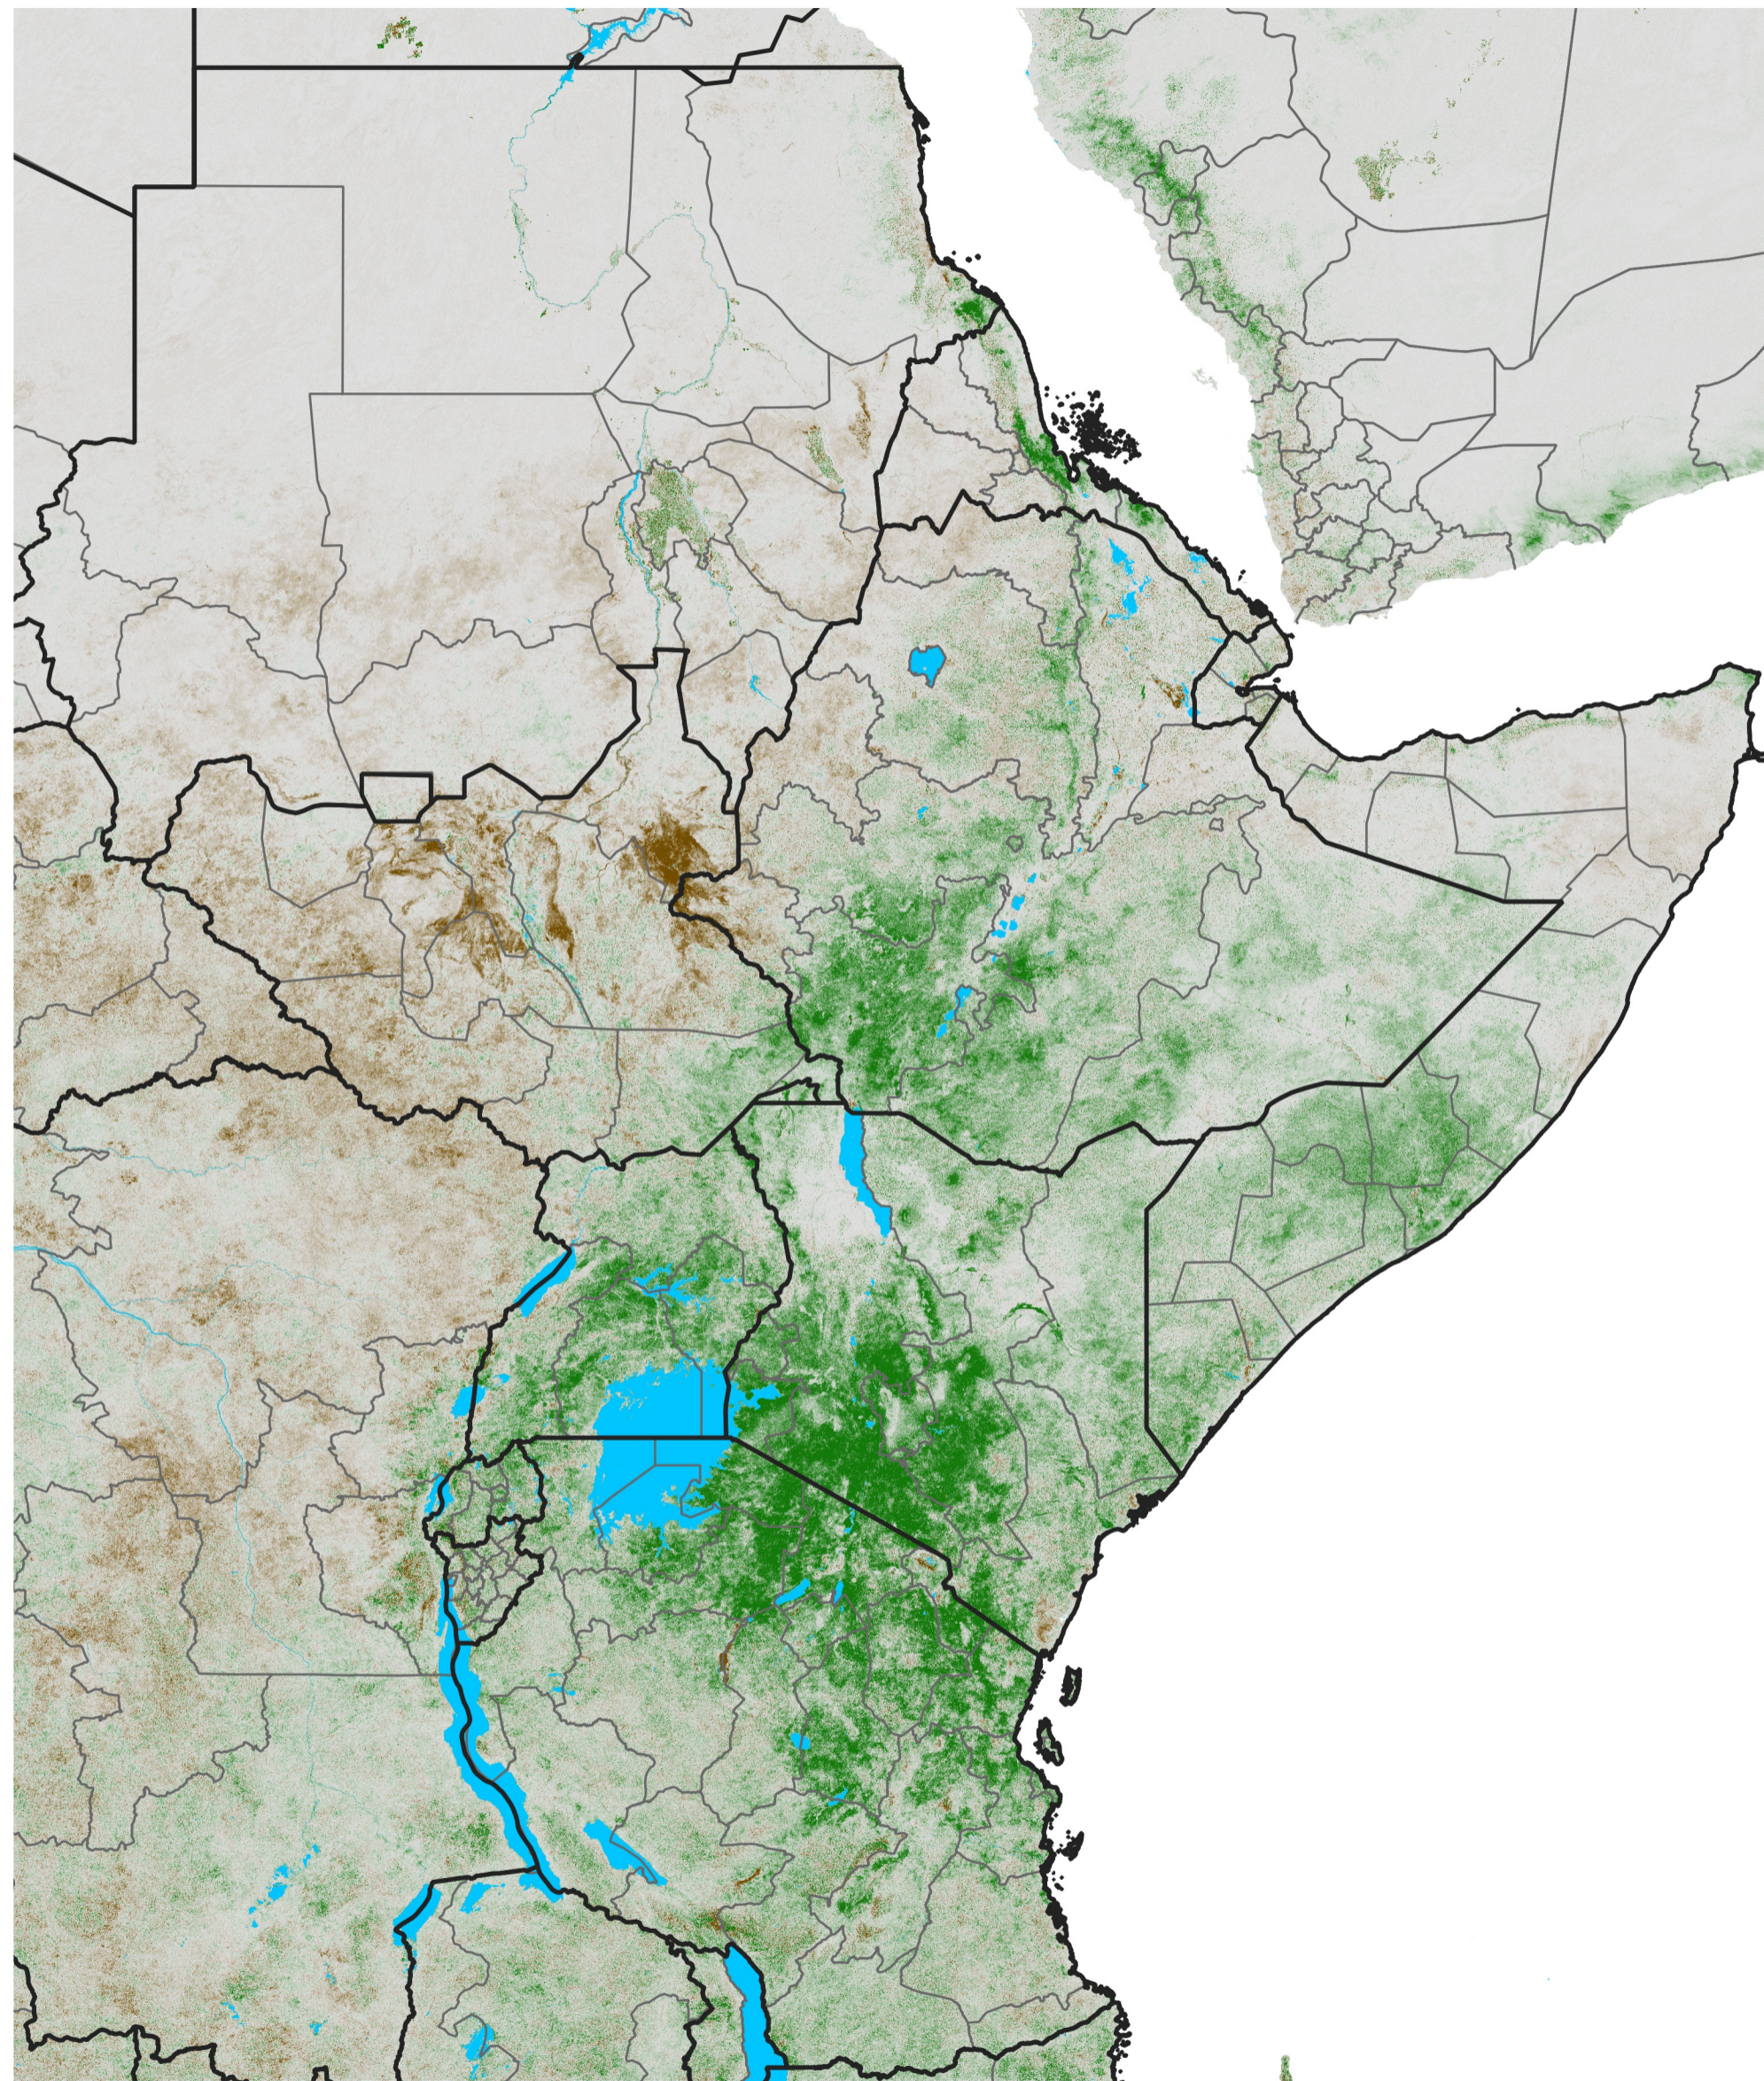

East Africa NDVI Difference

2016 minus 2015

Period 12 / Feb 21 - 29, 2016

NDVI Difference

< -0.3 -0.2 -0.1 -0.05 0.05 0.1 0.2 >0.3

Negative

No Difference

Positive