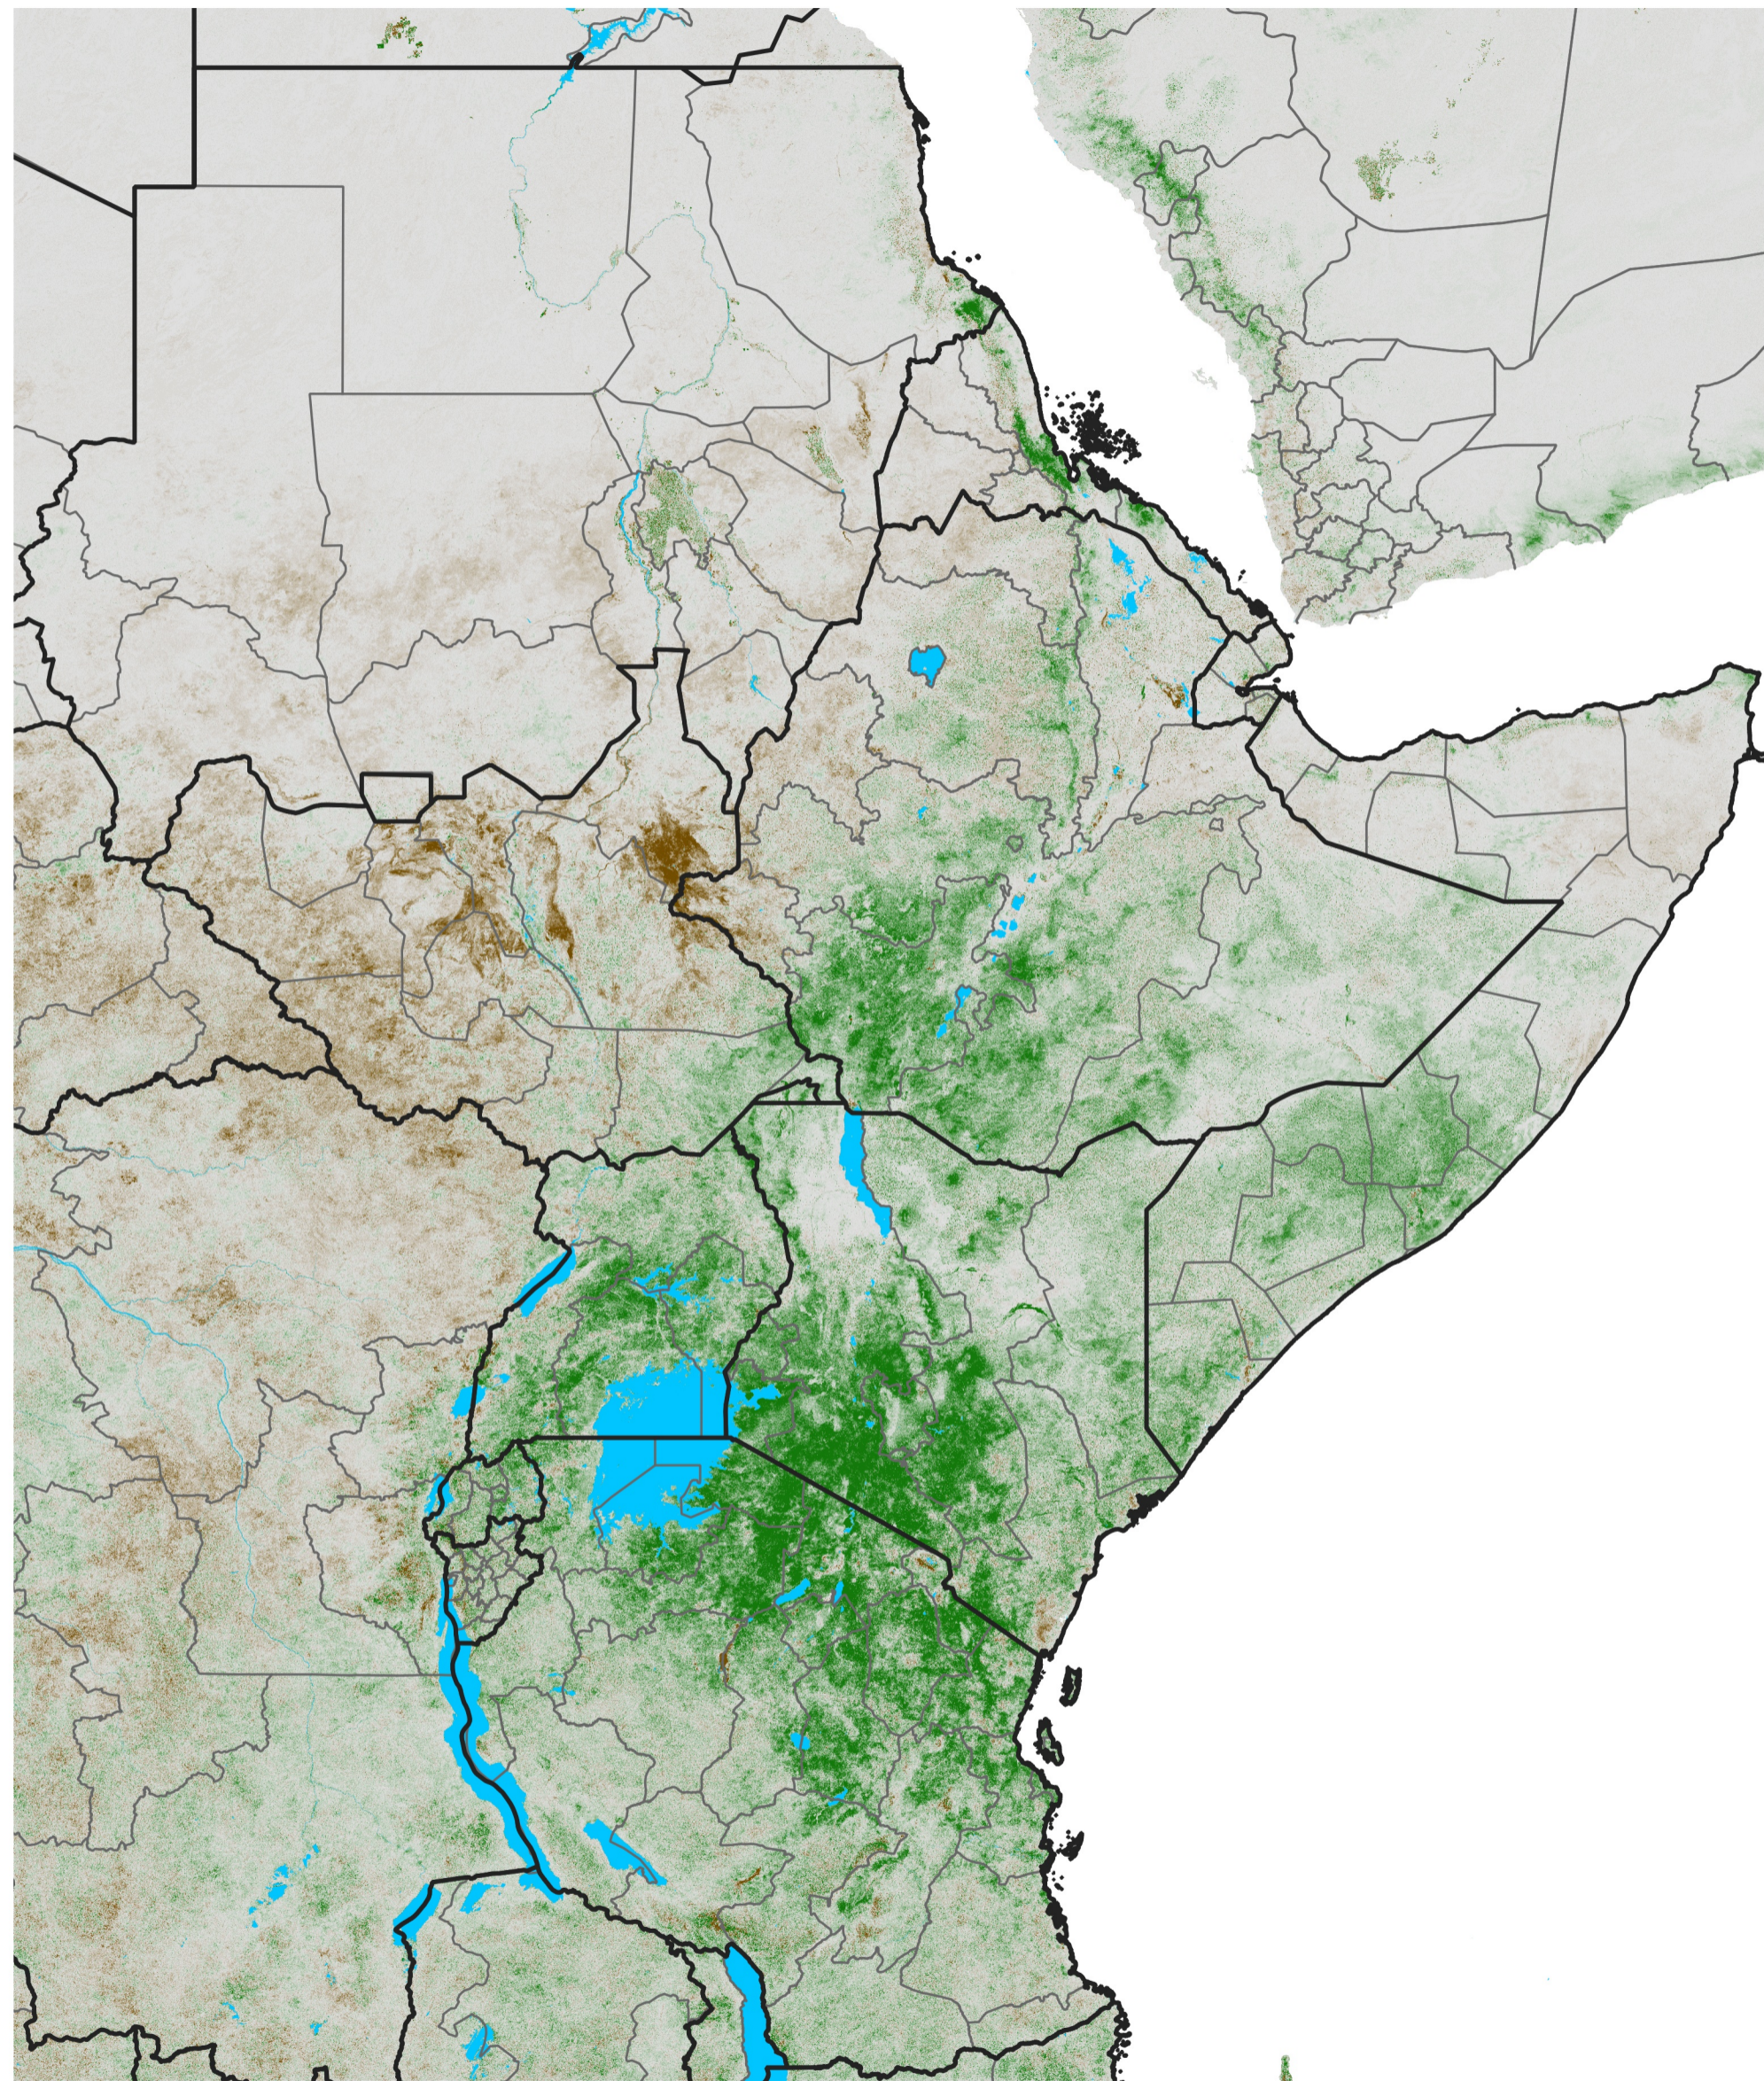

East Africa NDVI Difference

2016 minus 2015

Period 13 / Feb 26 - Mar 05, 2016

NDVI Difference

< -0.3 -0.2 -0.1 -0.05 0.05 0.1 0.2 >0.3

Negative

No Difference

Positive