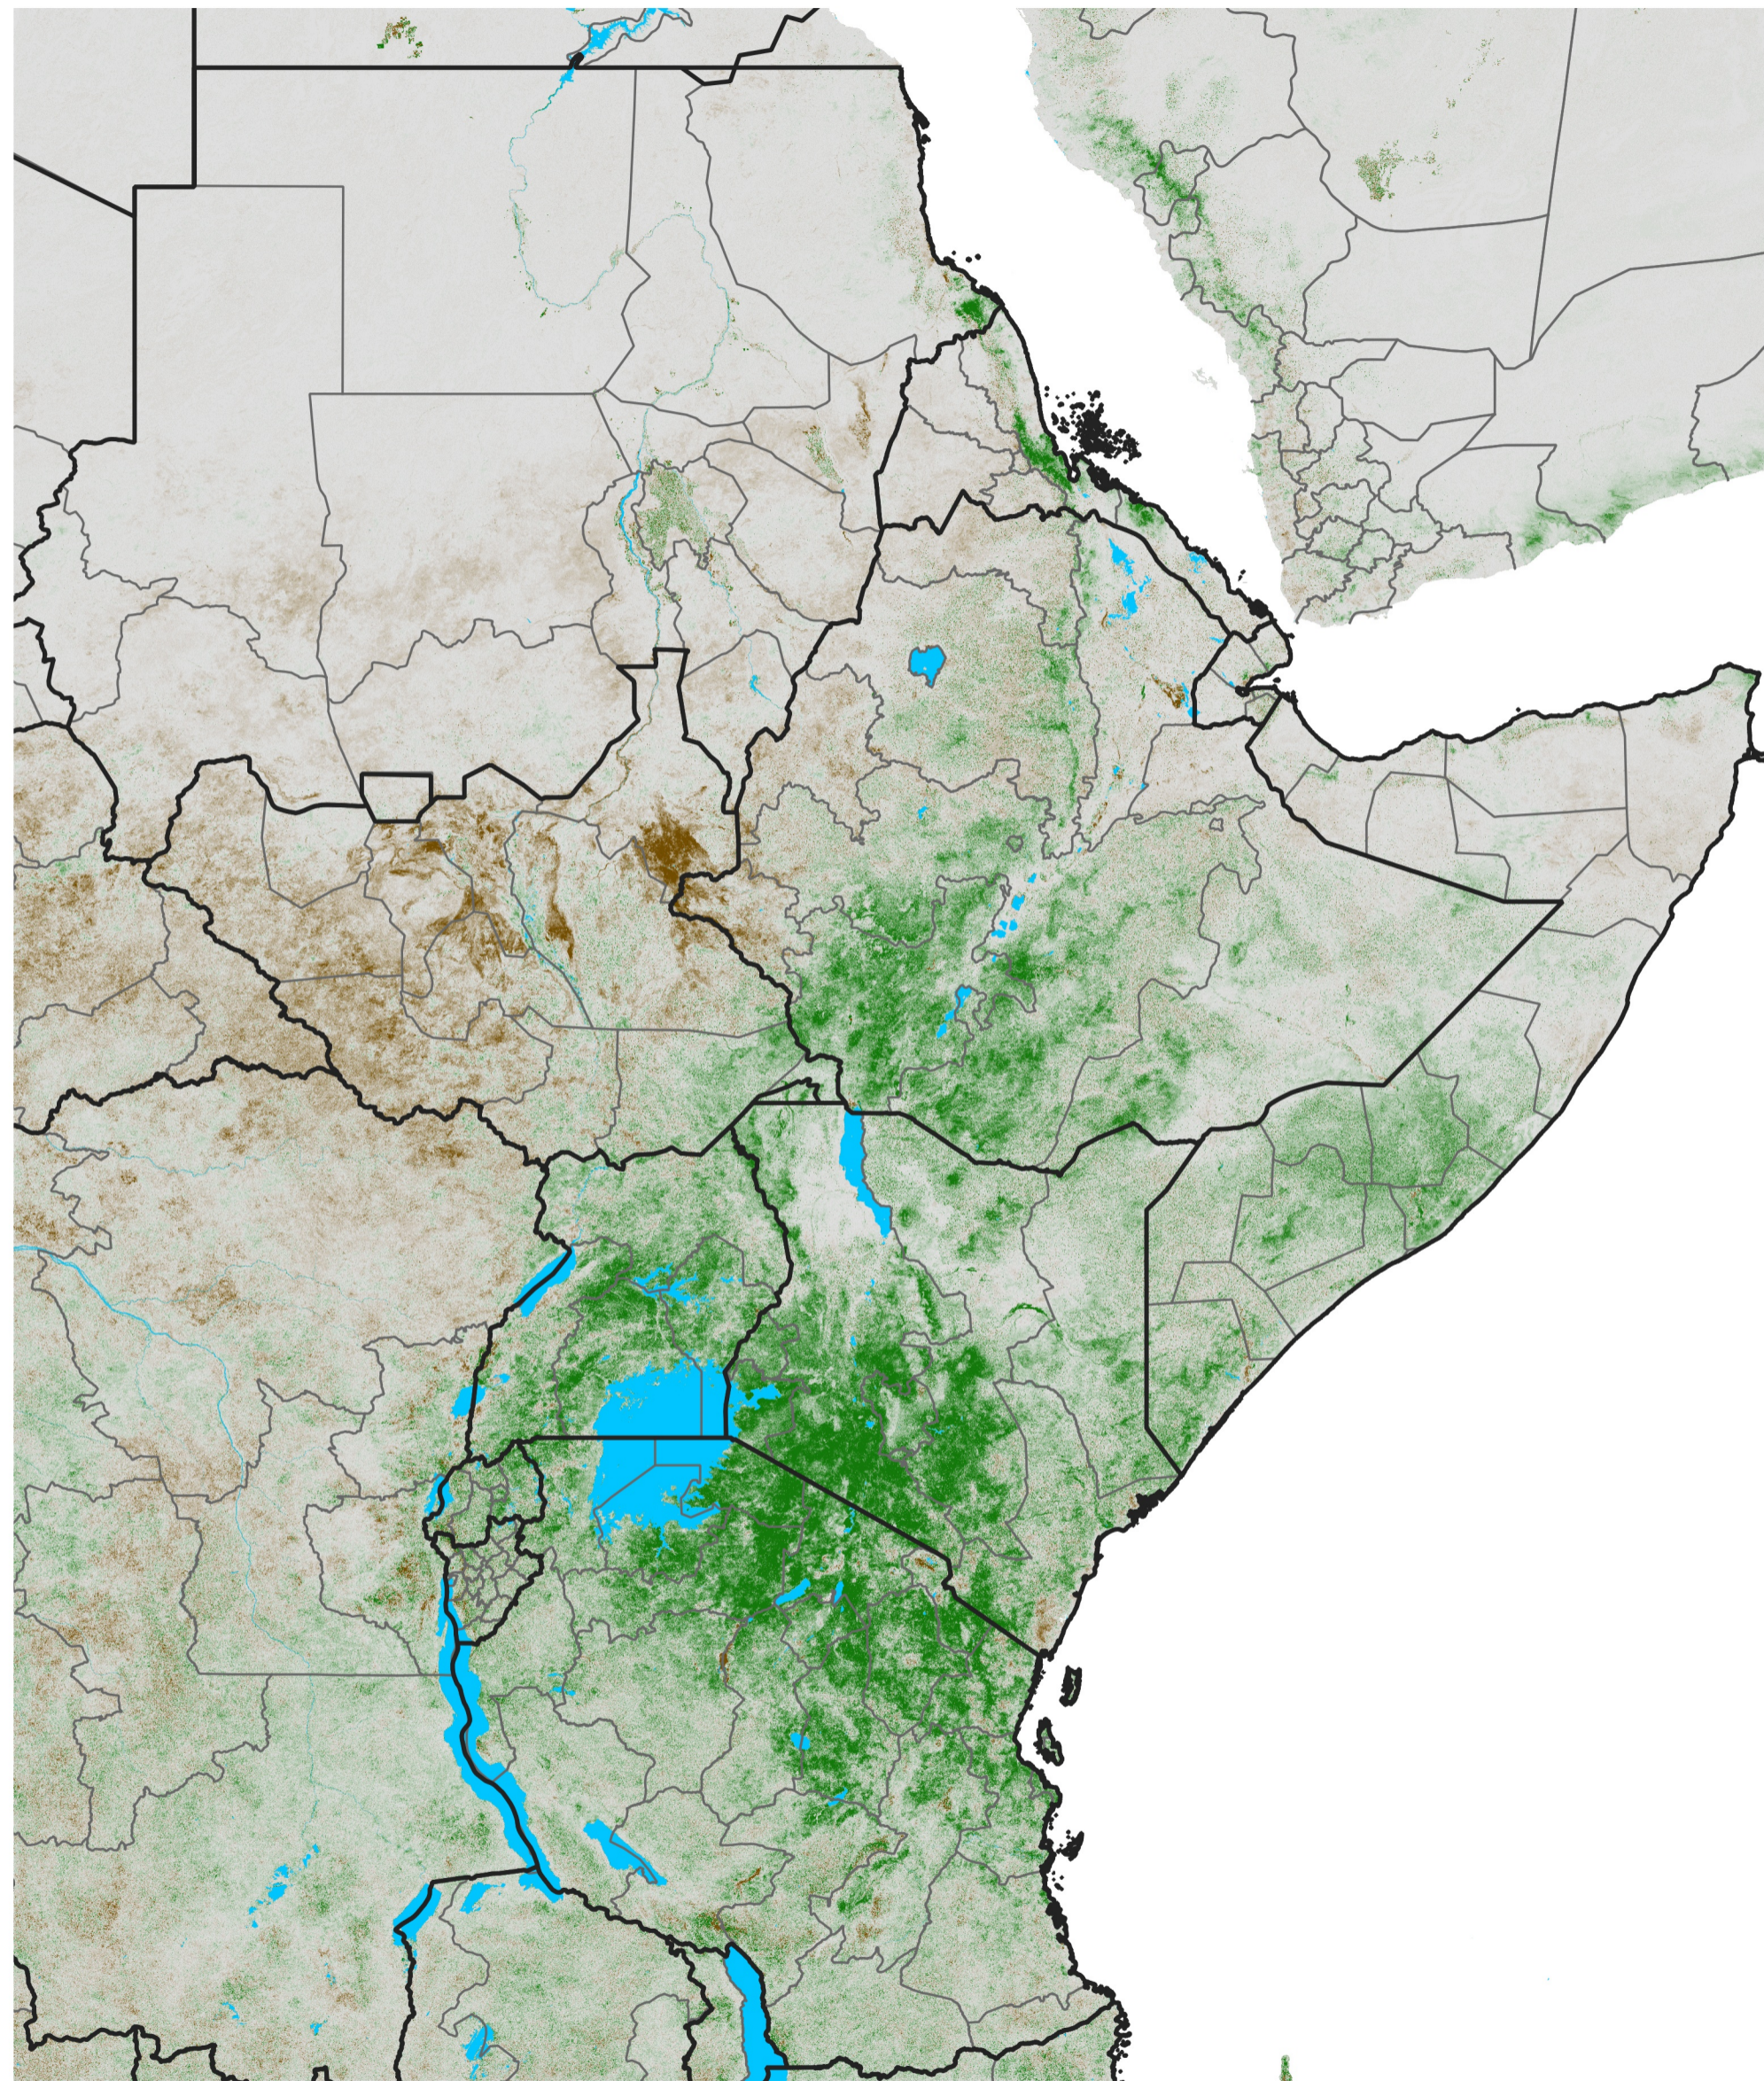

East Africa NDVI Difference

2016 minus 2015

Period 14 / Mar 01 - 10, 2016

NDVI Difference

< -0.3 -0.2 -0.1 -0.05 0.05 0.1 0.2 >0.3

Negative

No Difference

Positive