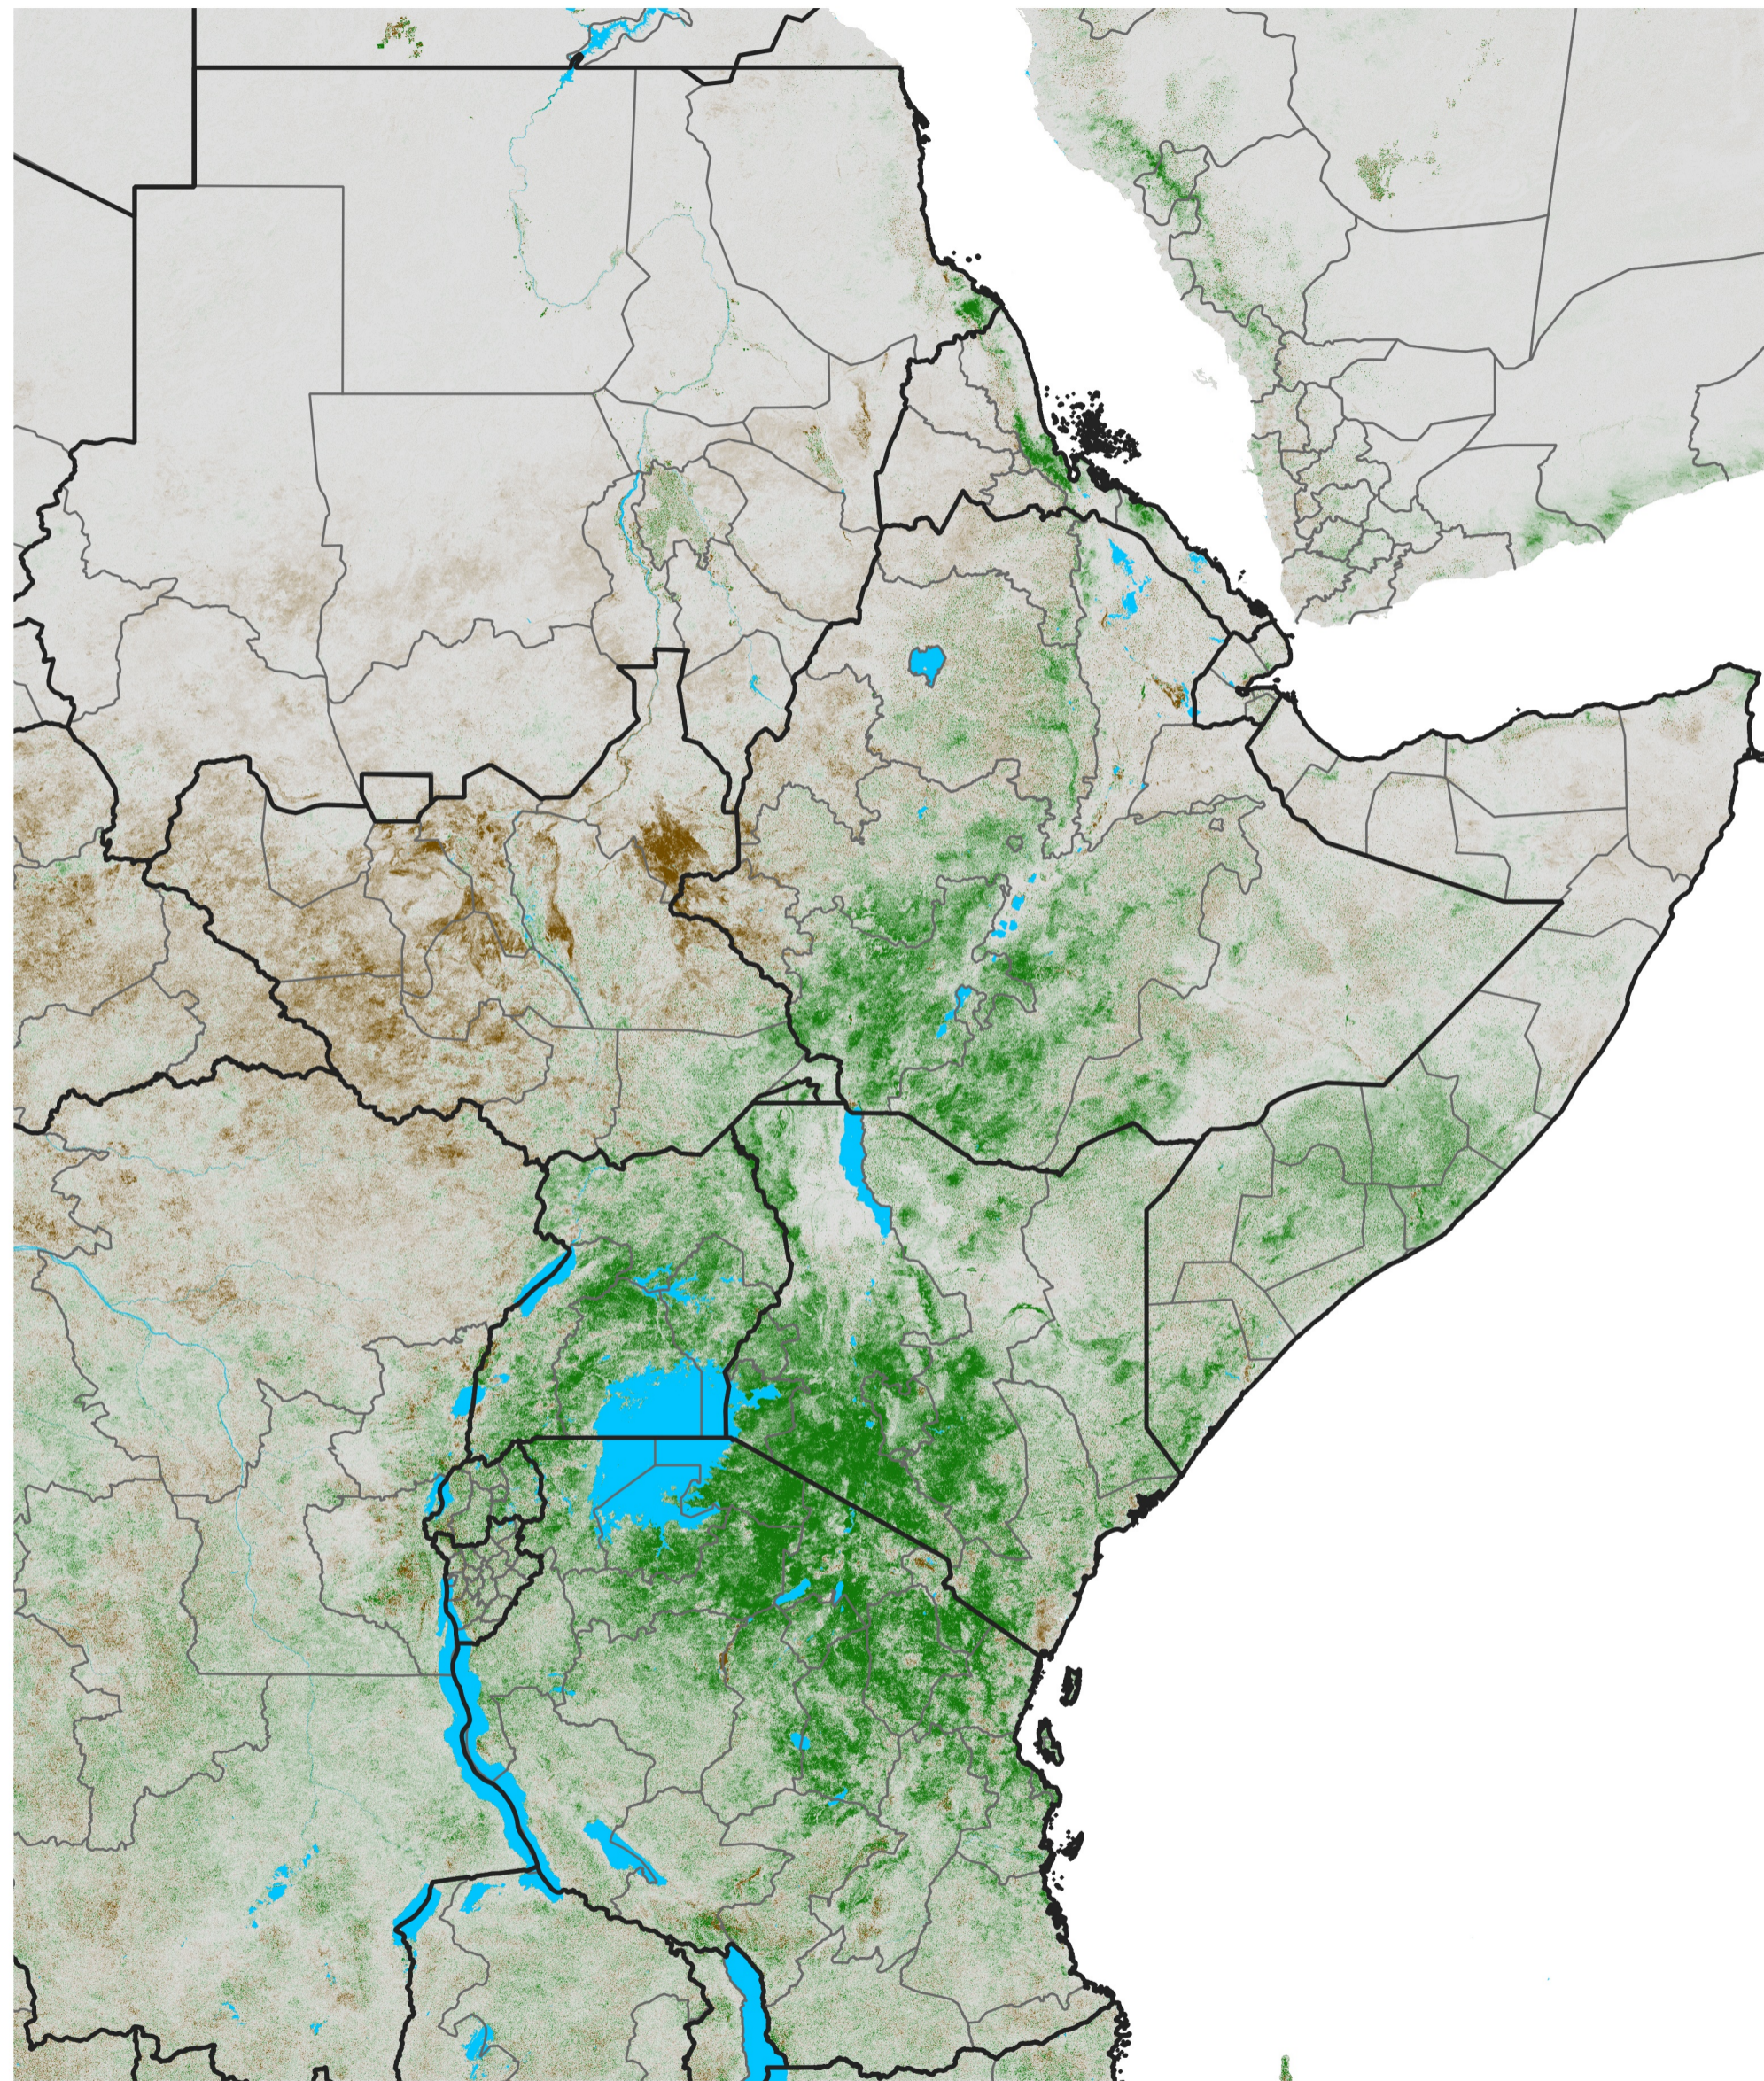

East Africa NDVI Difference

2016 minus 2015

Period 15 / Mar 06 - 15, 2016

NDVI Difference

< -0.3 -0.2 -0.1 -0.05 0.05 0.1 0.2 >0.3

Negative

No Difference

Positive