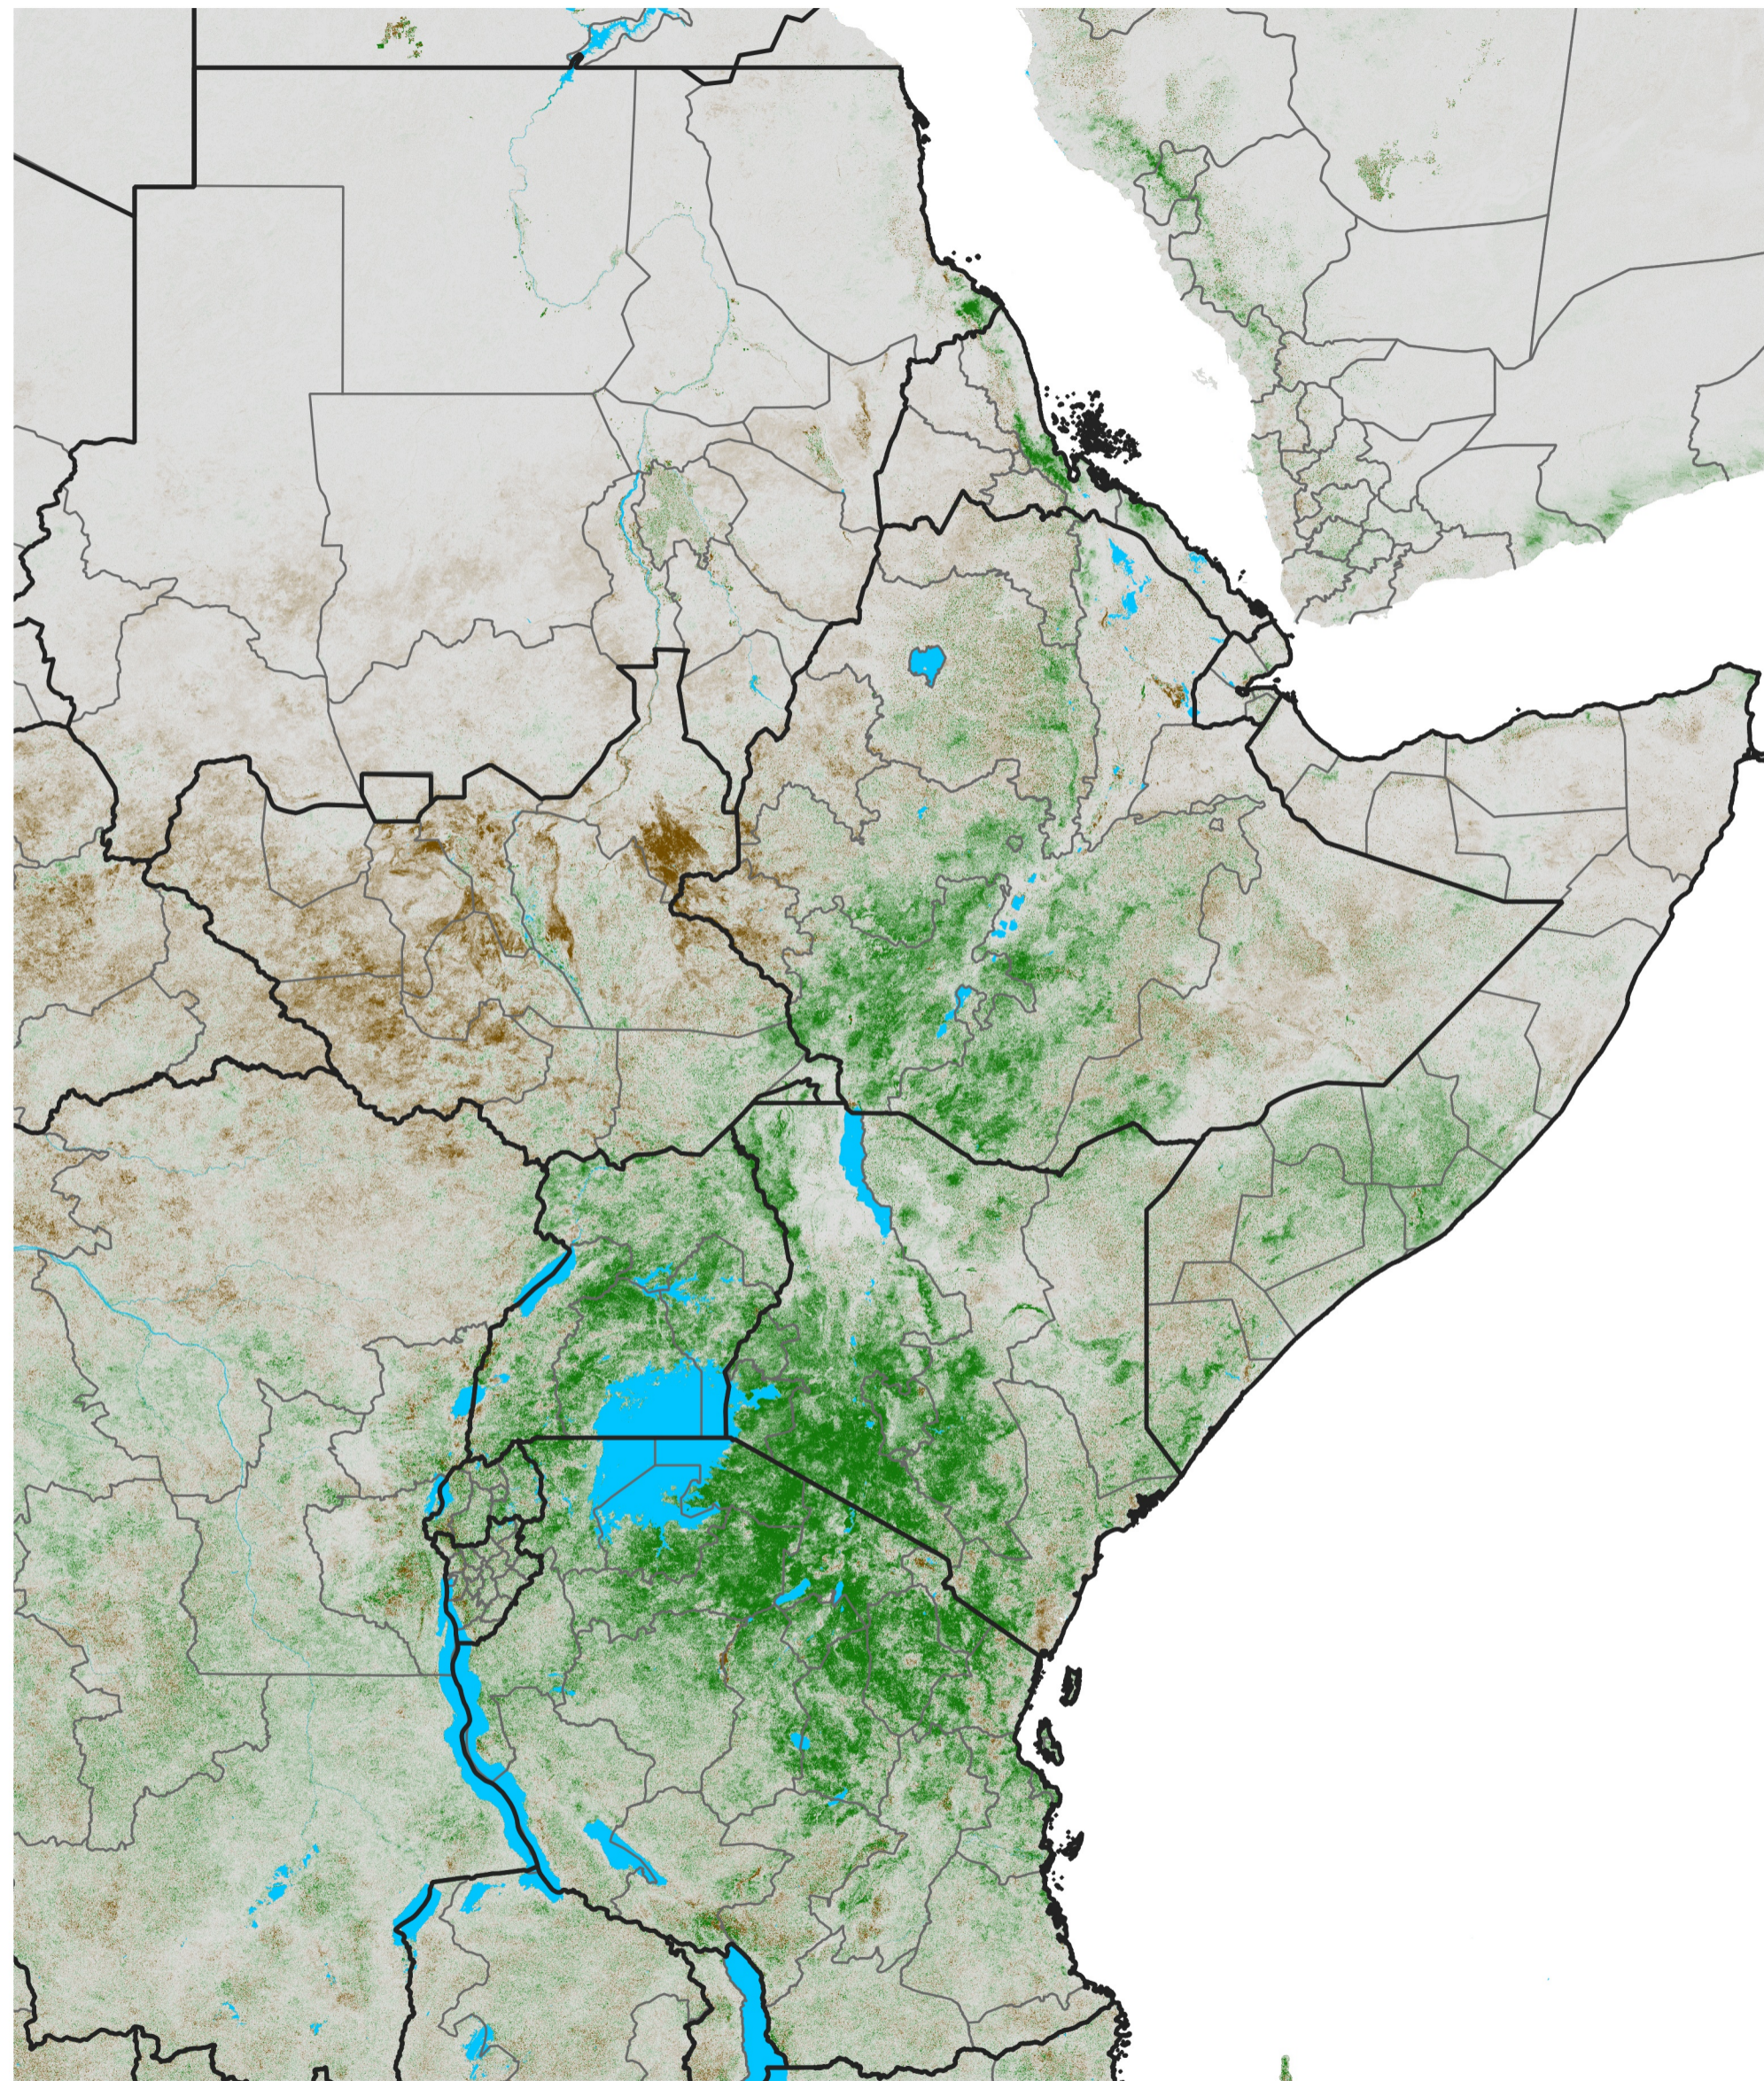

East Africa NDVI Difference

2016 minus 2015

Period 16 / Mar 11 - 20, 2016

NDVI Difference

< -0.3 -0.2 -0.1 -0.05 0.05 0.1 0.2 >0.3

Negative

No Difference

Positive