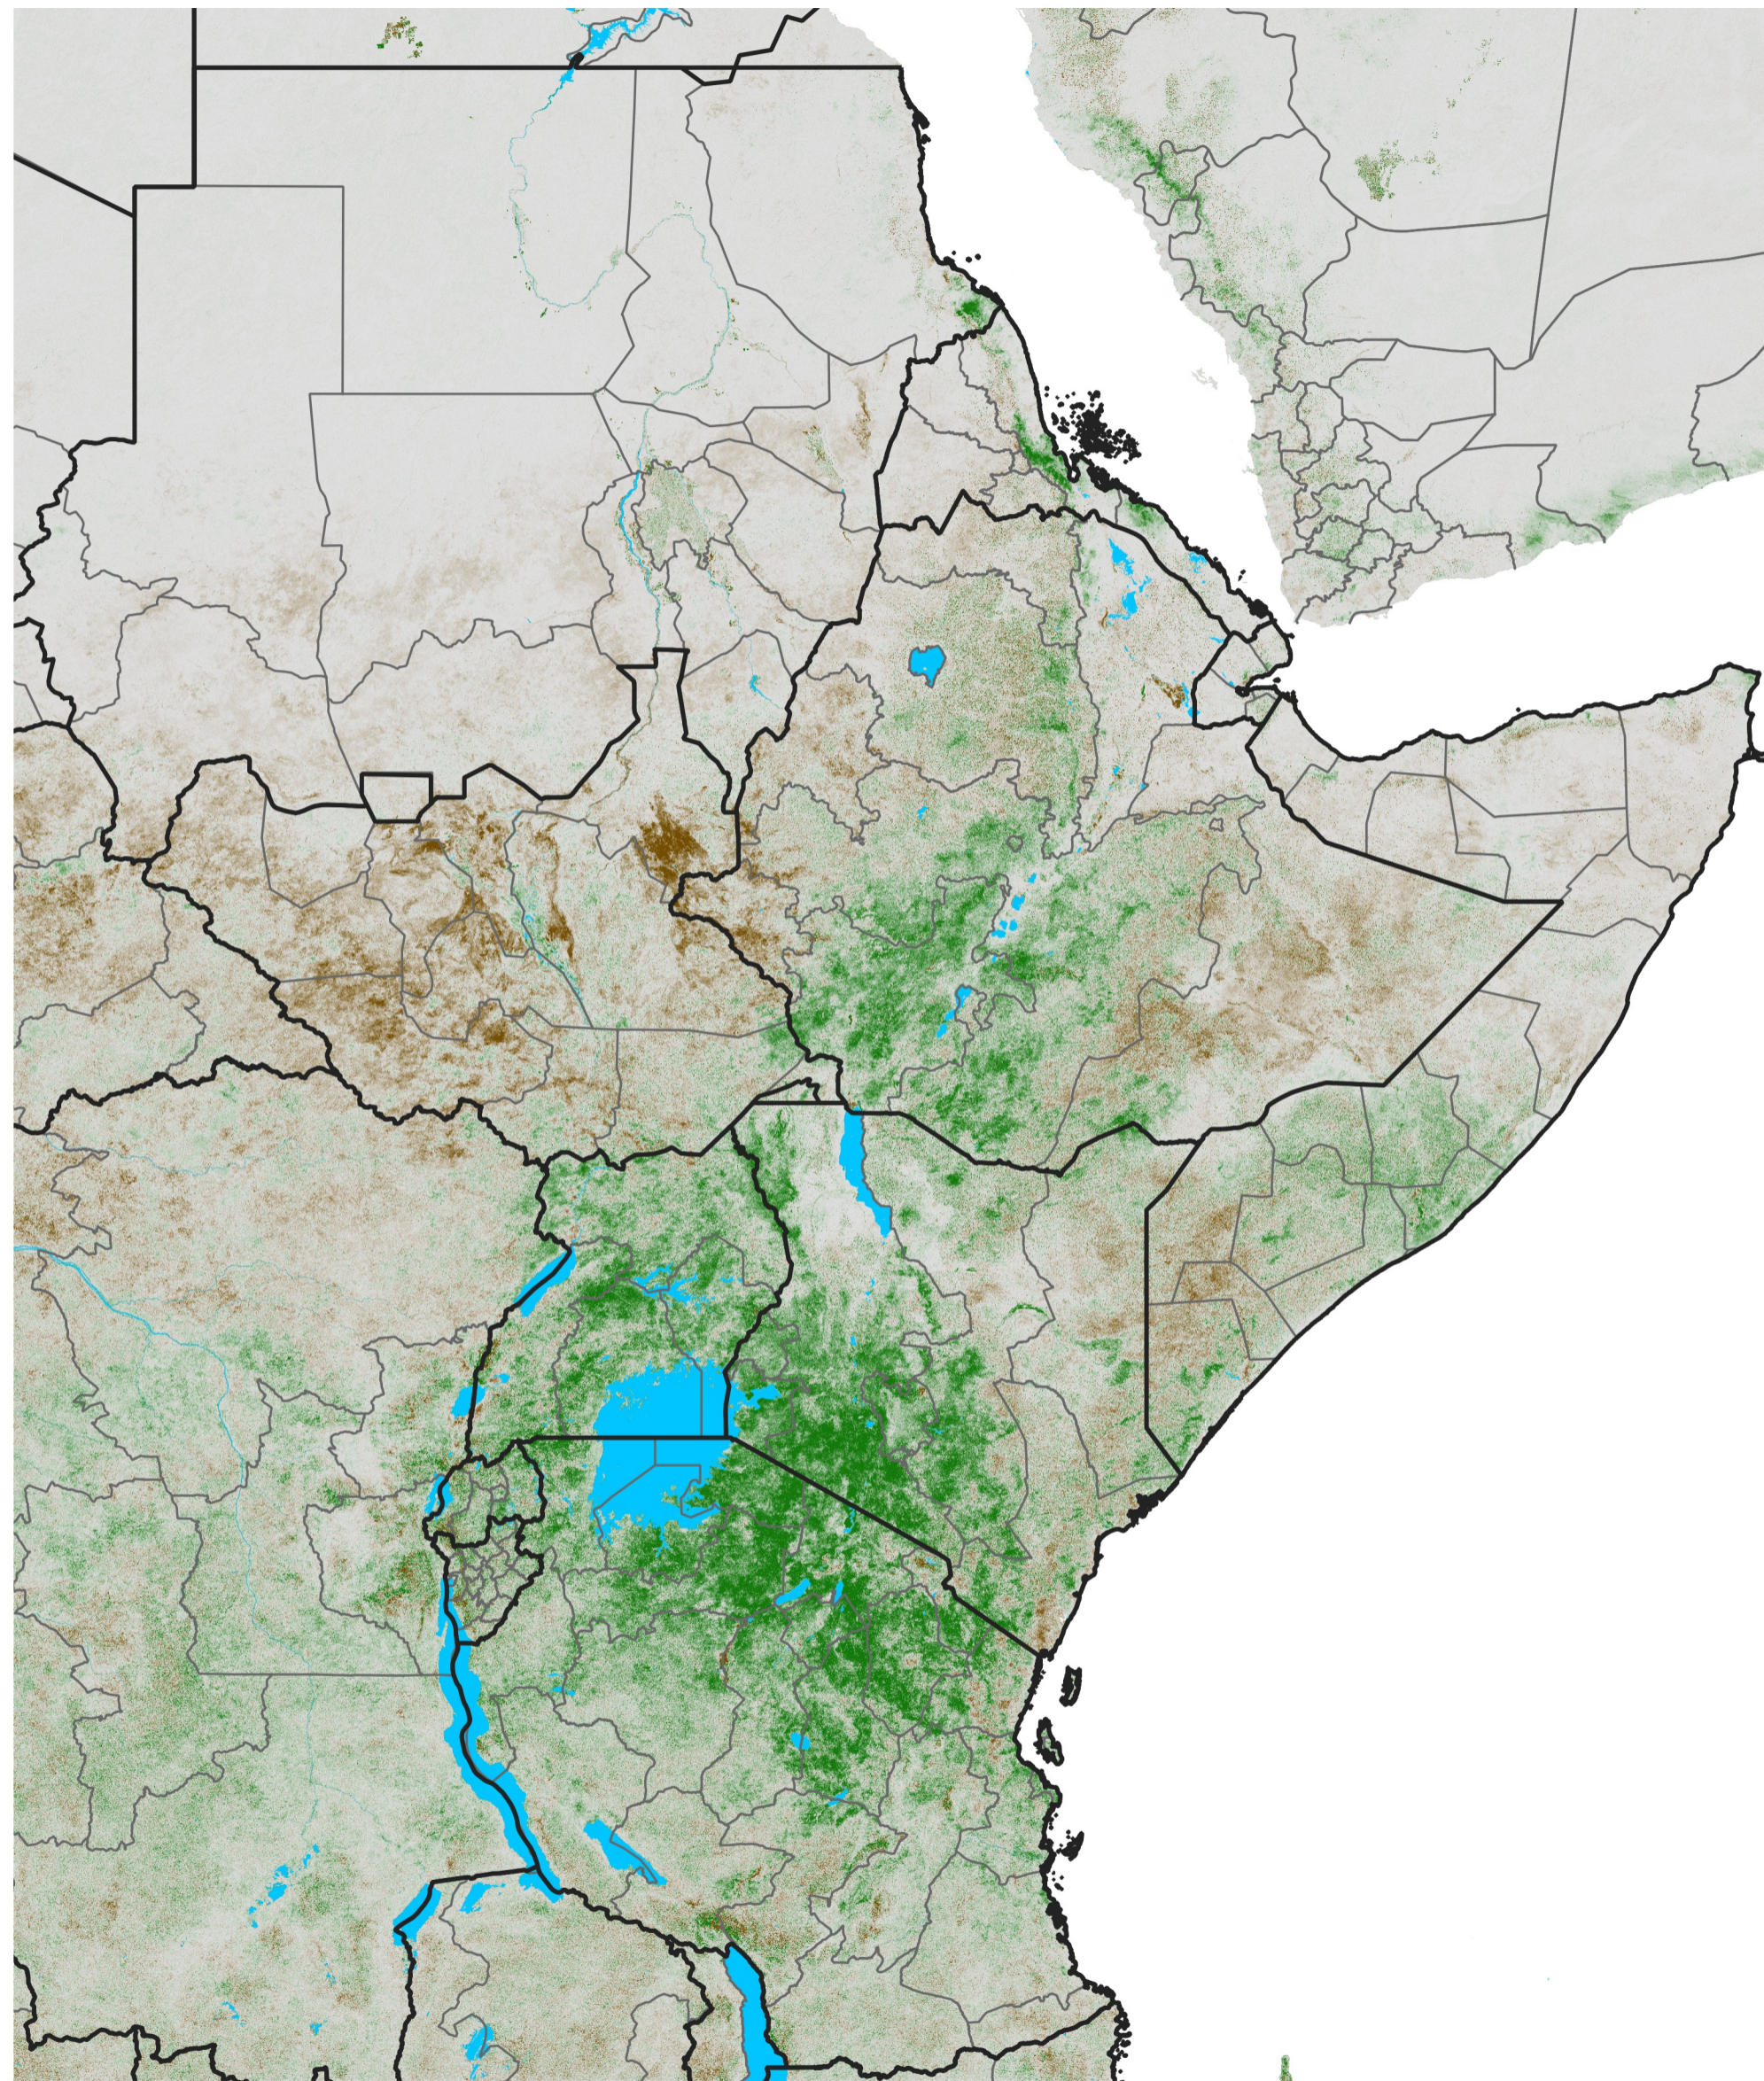

East Africa NDVI Difference

2016 minus 2015

Period 17 / Mar 16 - 25, 2016

NDVI Difference

< -0.3 -0.2 -0.1 -0.05 0.05 0.1 0.2 >0.3

Negative

No Difference

Positive