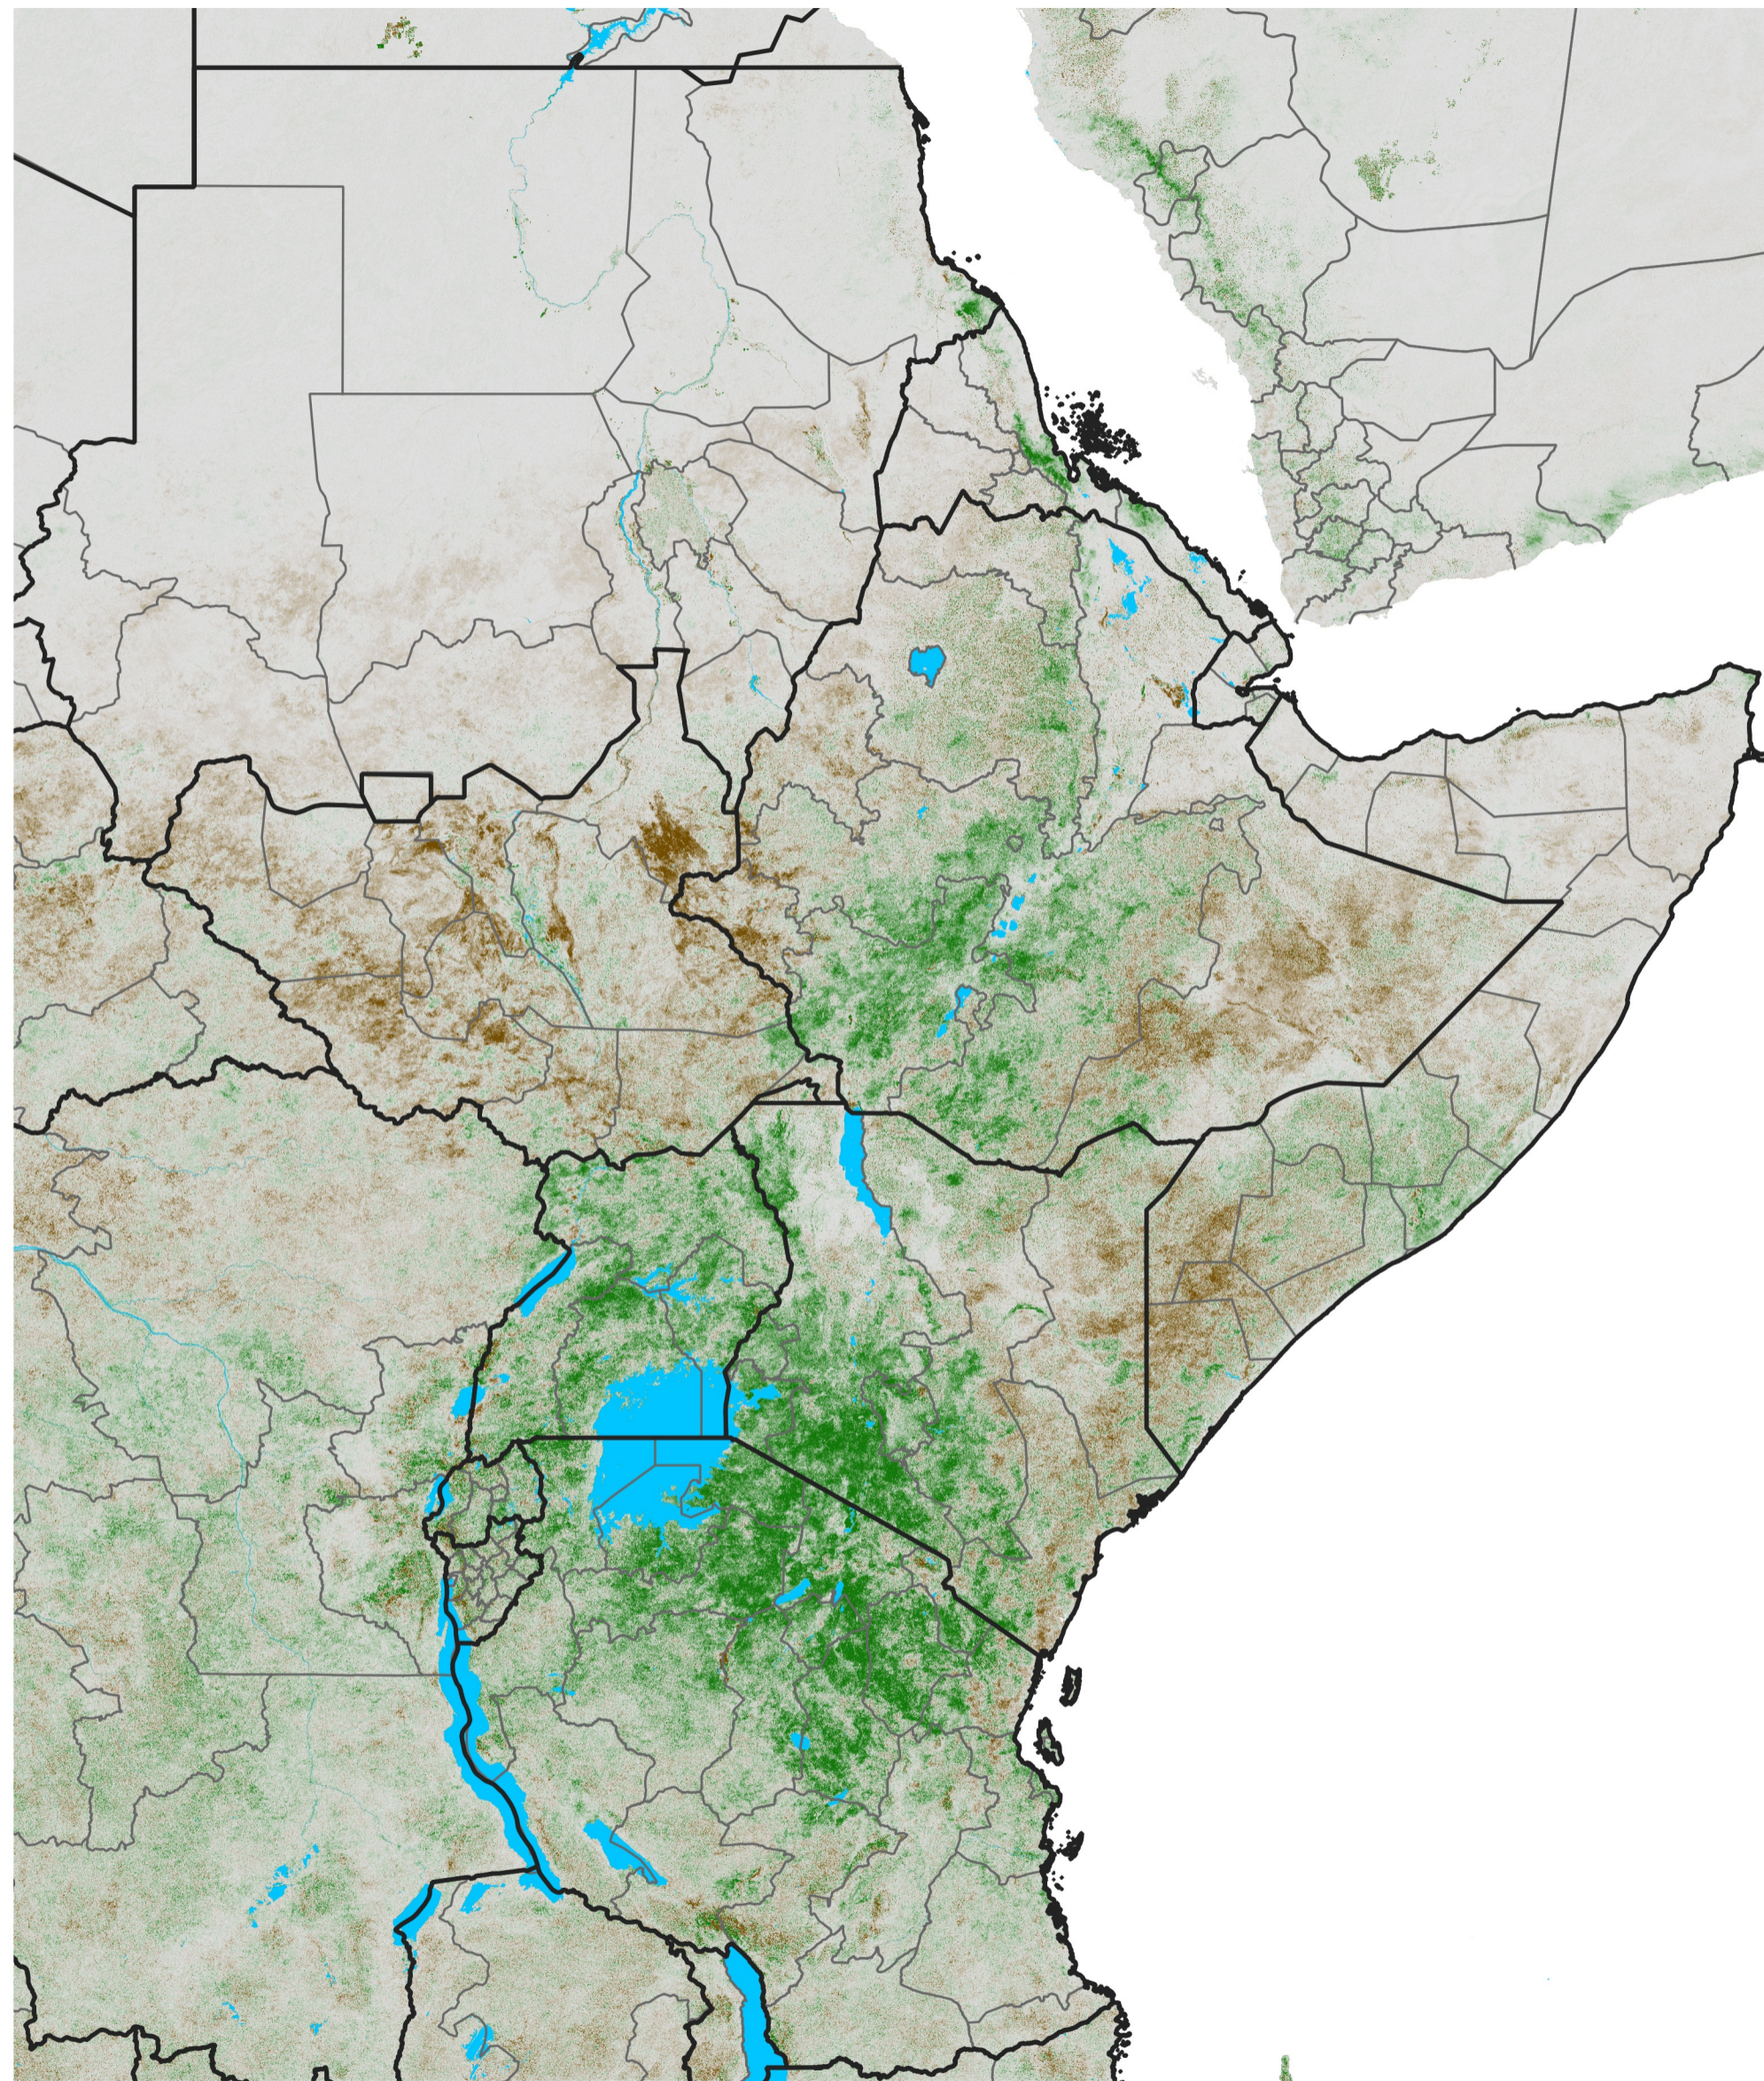

East Africa NDVI Difference

2016 minus 2015

Period 18 / Mar 21 - 31, 2016

NDVI Difference

< -0.3 -0.2 -0.1 -0.05 0.05 0.1 0.2 >0.3

Negative

No Difference

Positive