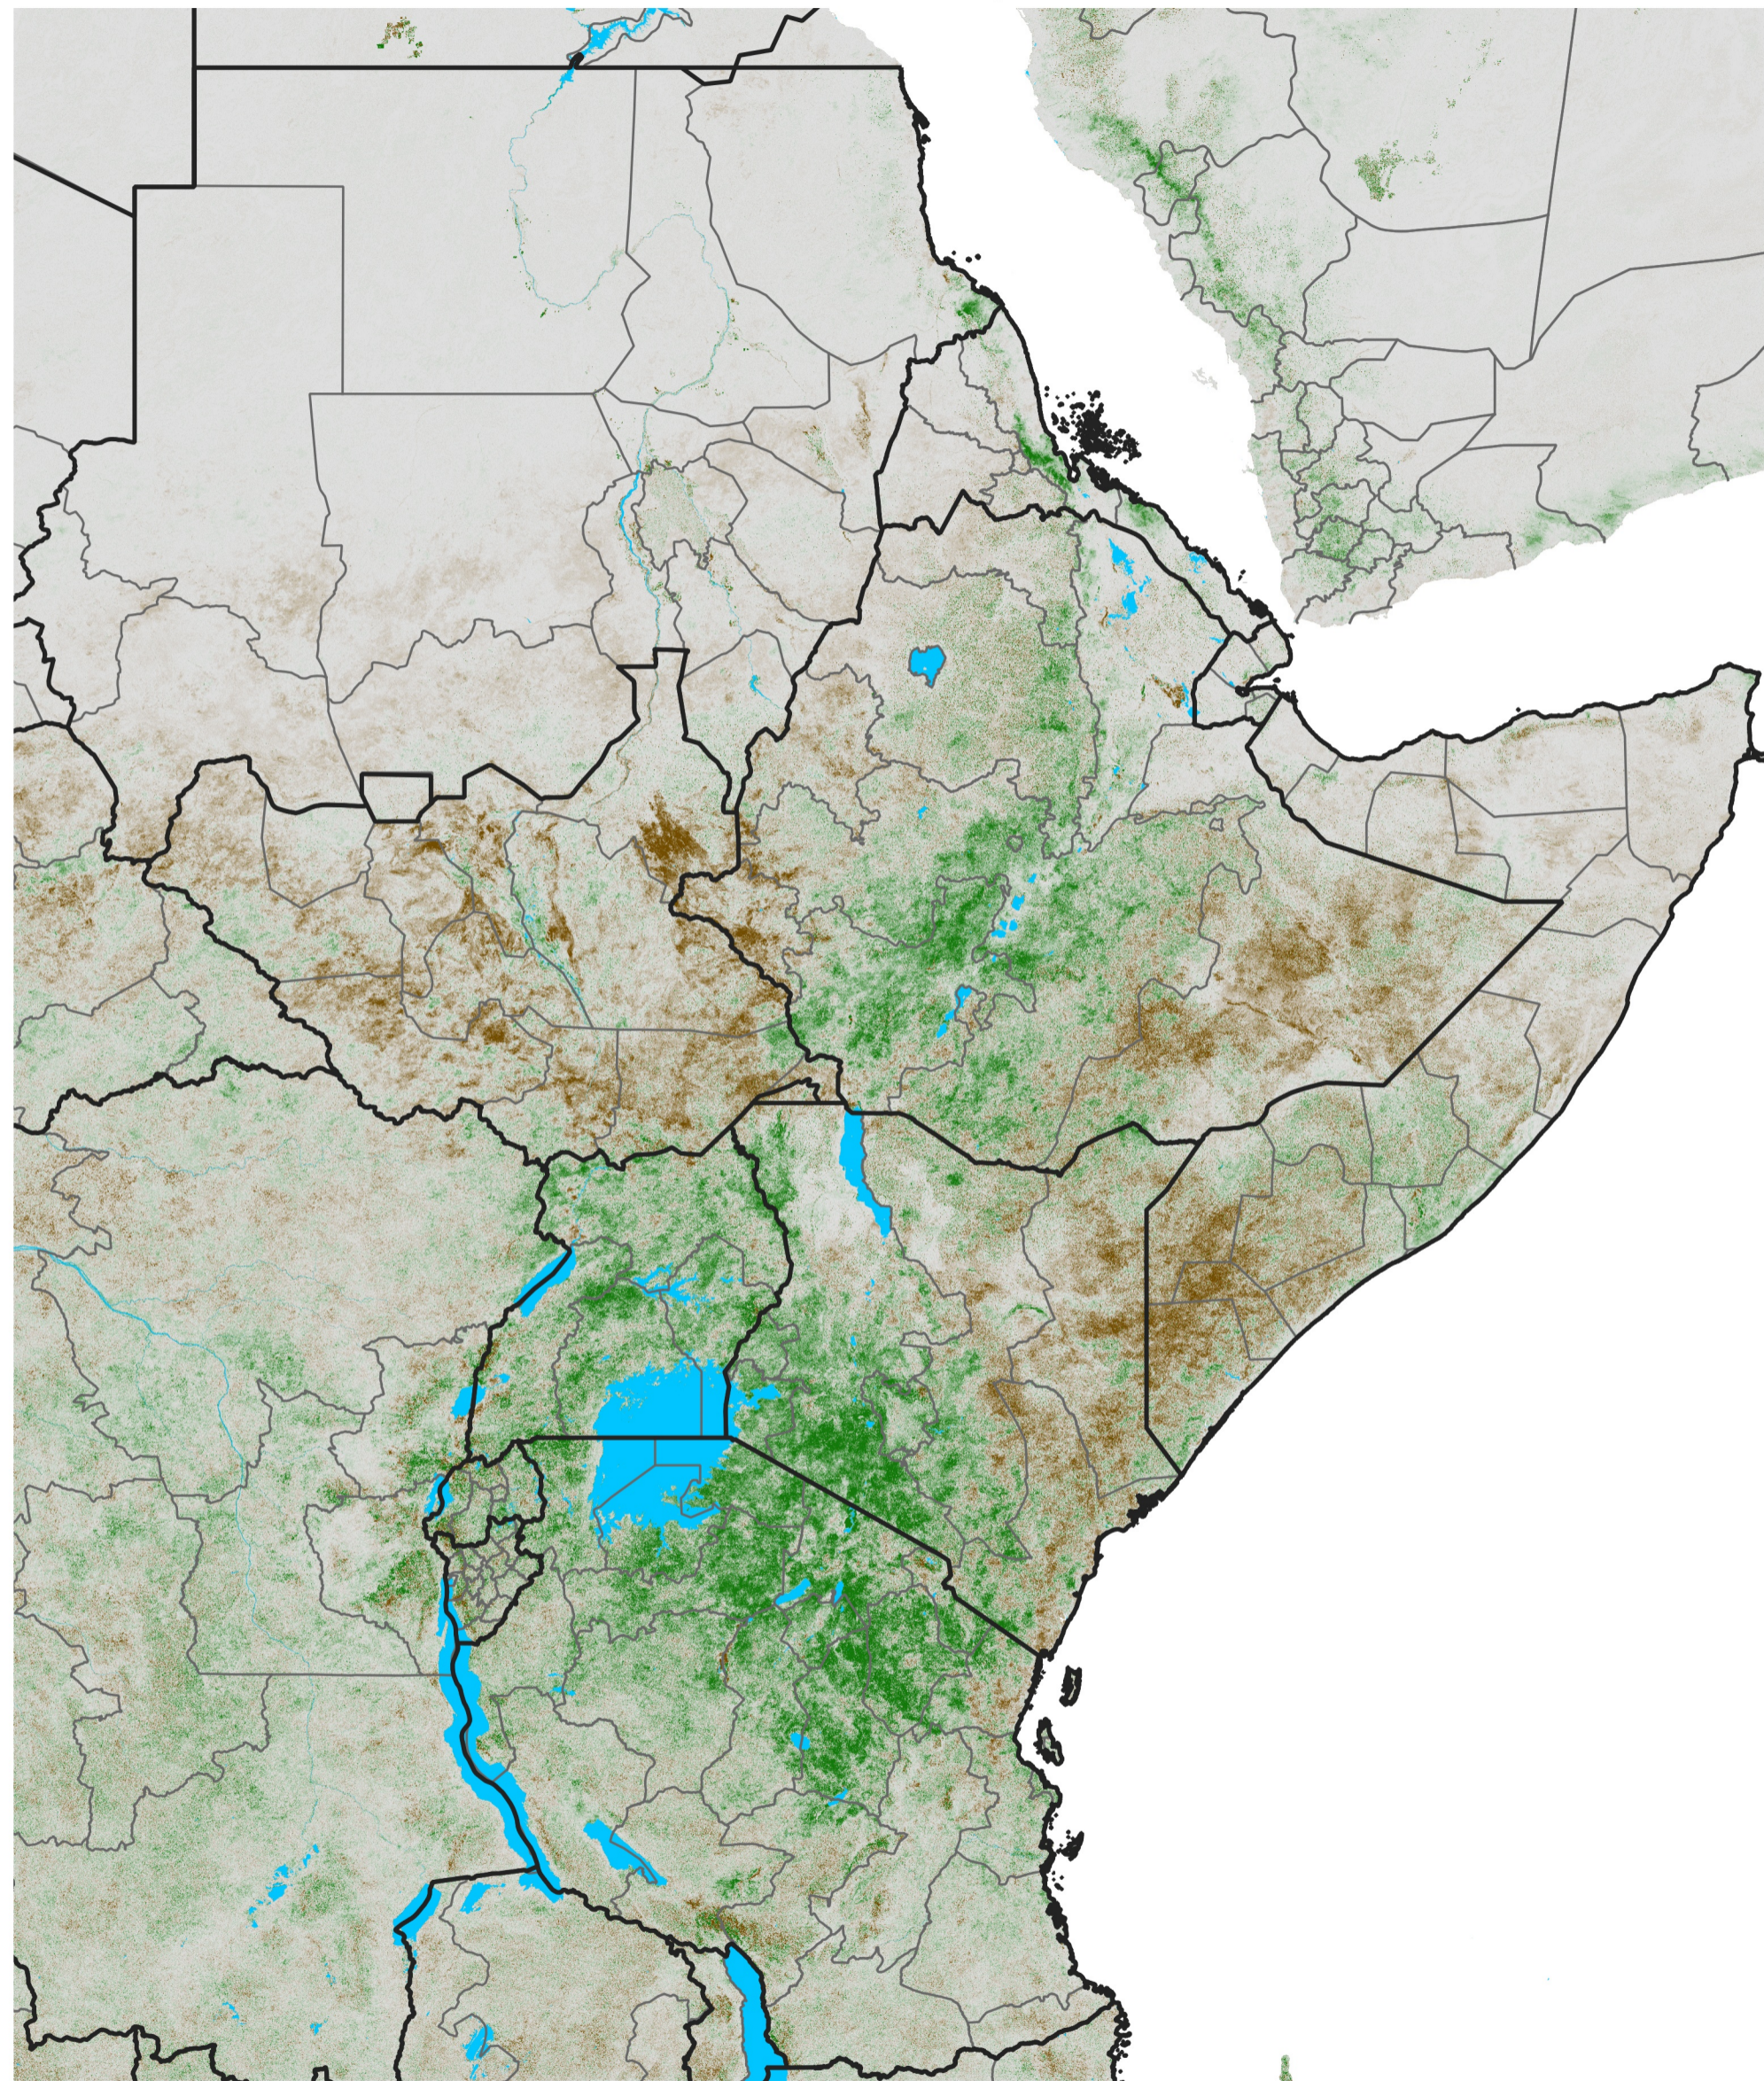

# East Africa NDVI Difference

2016 minus 2015

Period 19 / Mar 26 - Apr 05, 2016

## NDVI Difference

< -0.3   -0.2   -0.1   -0.05   0.05   0.1   0.2   >0.3

Negative

No Difference

Positive