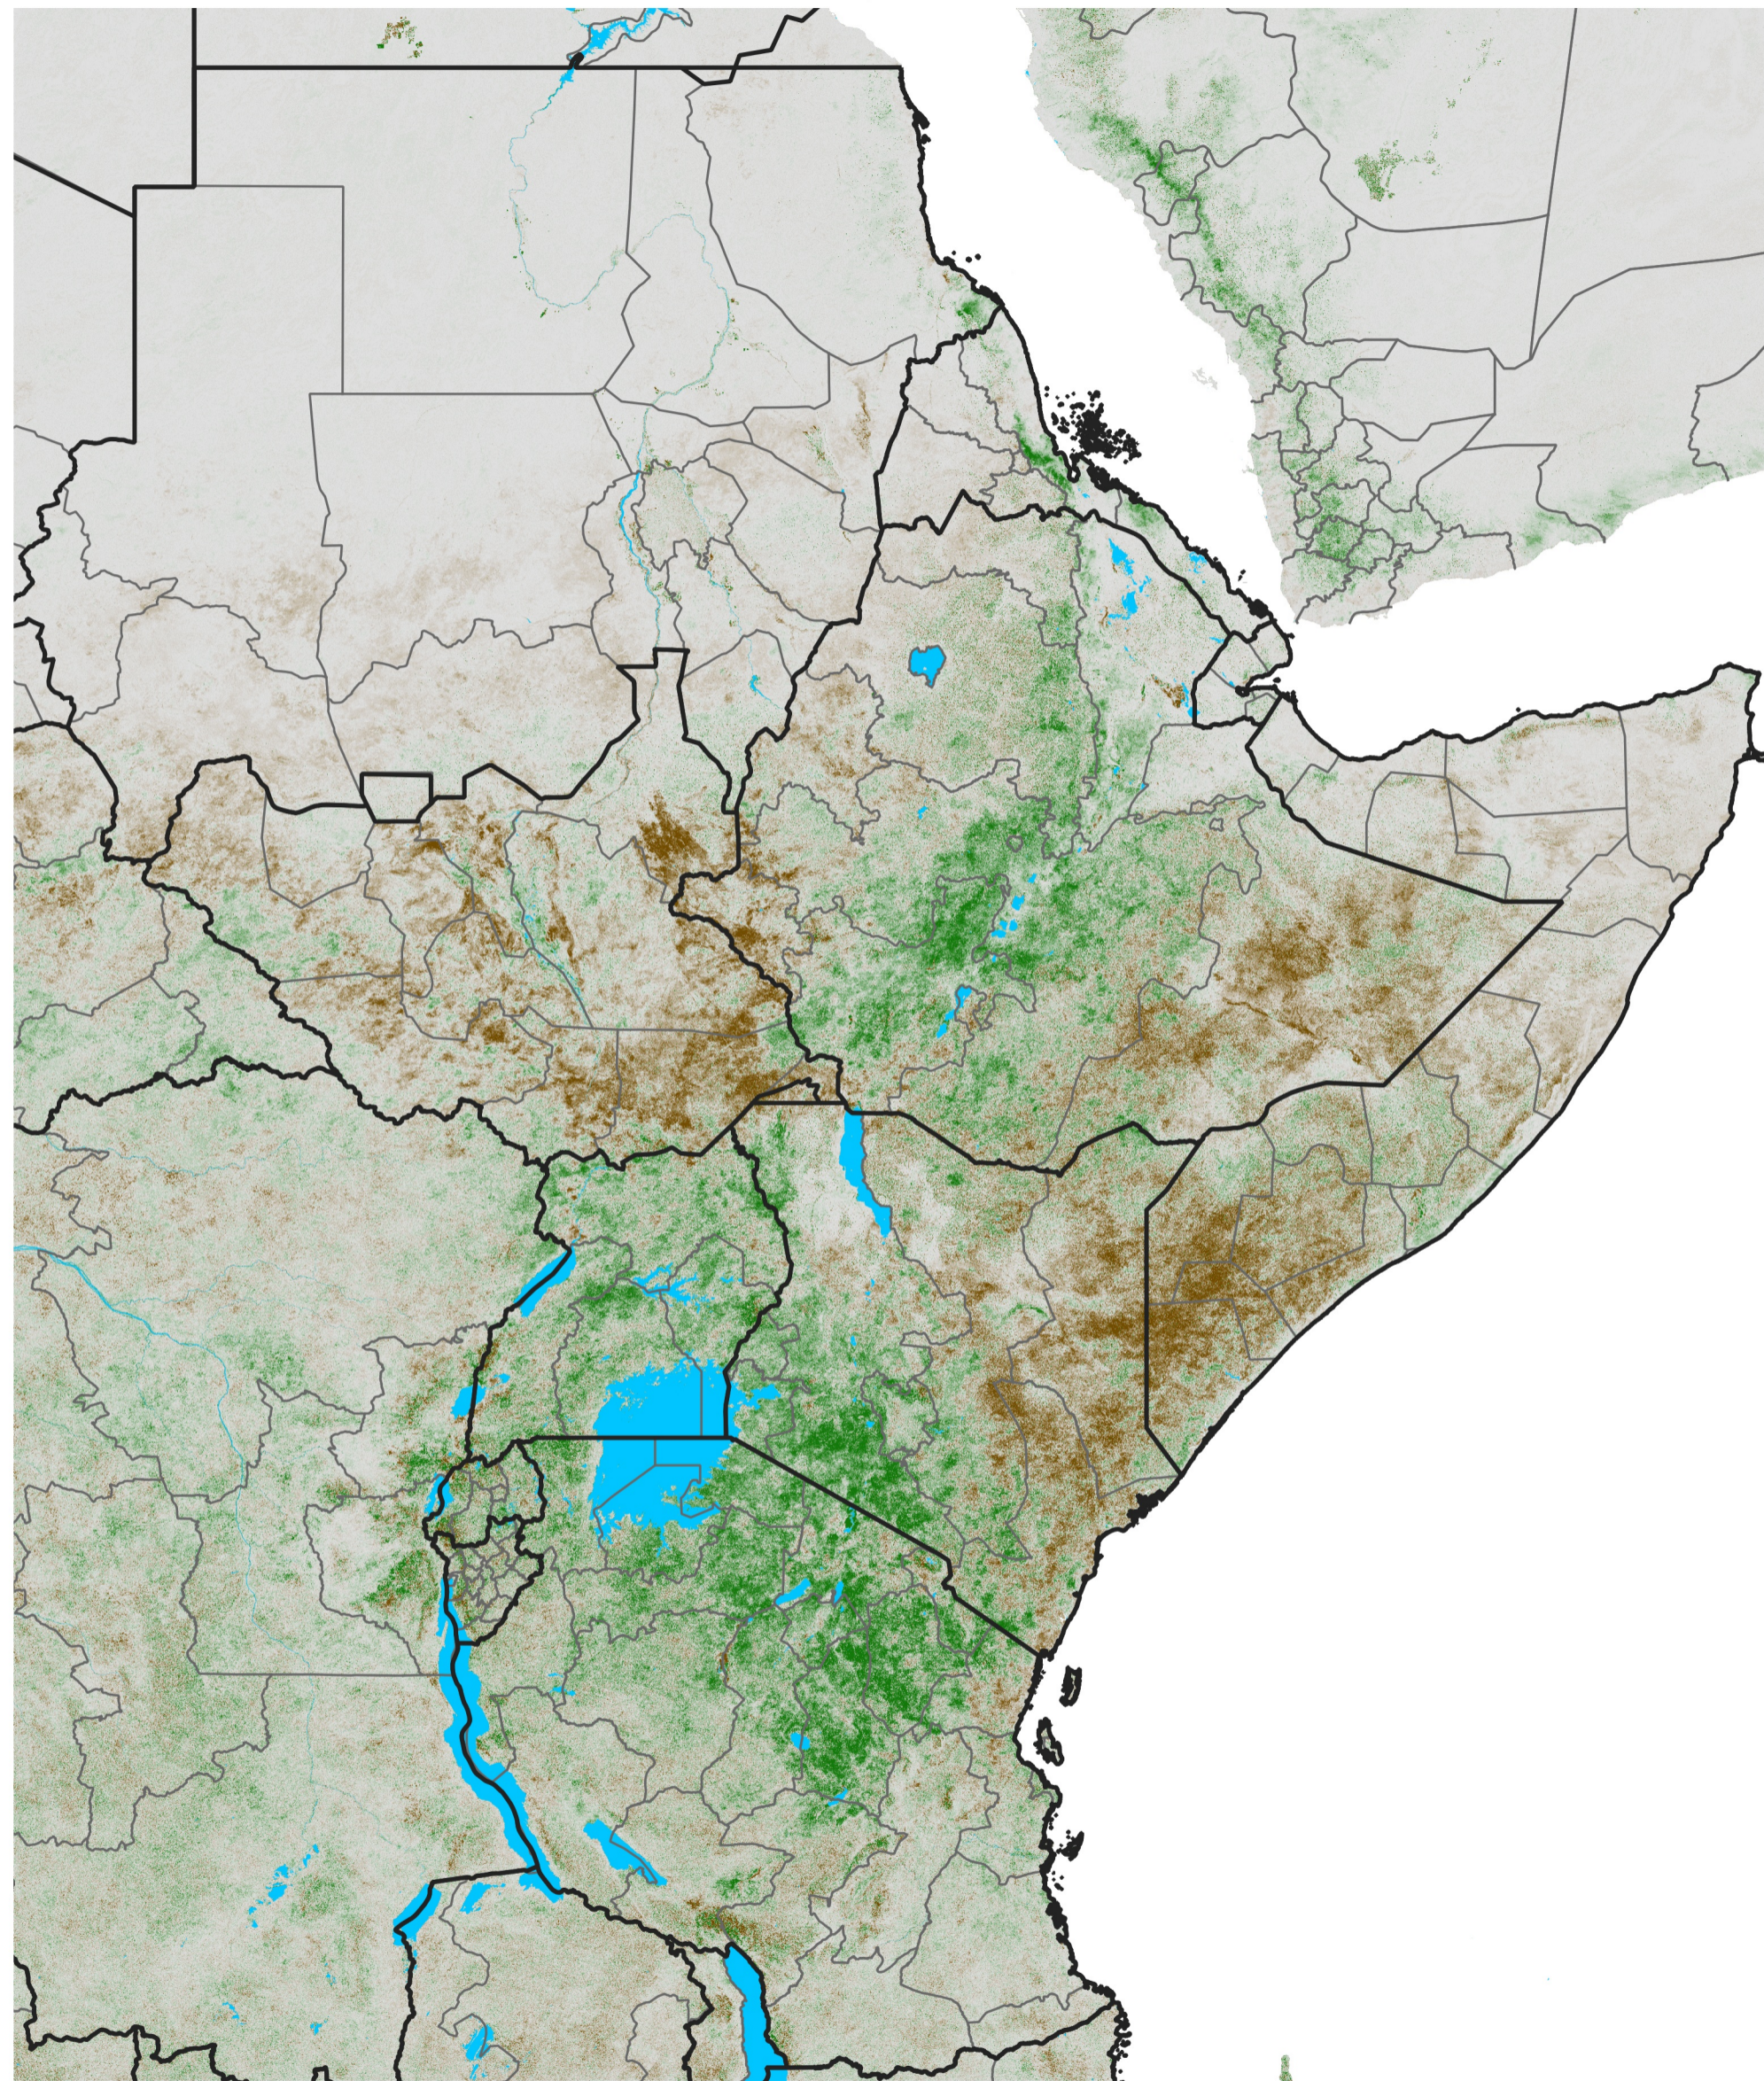

East Africa NDVI Difference

2016 minus 2015

Period 20 / Apr 01 - 10, 2016

NDVI Difference

< -0.3 -0.2 -0.1 -0.05 0.05 0.1 0.2 >0.3

Negative

No Difference

Positive