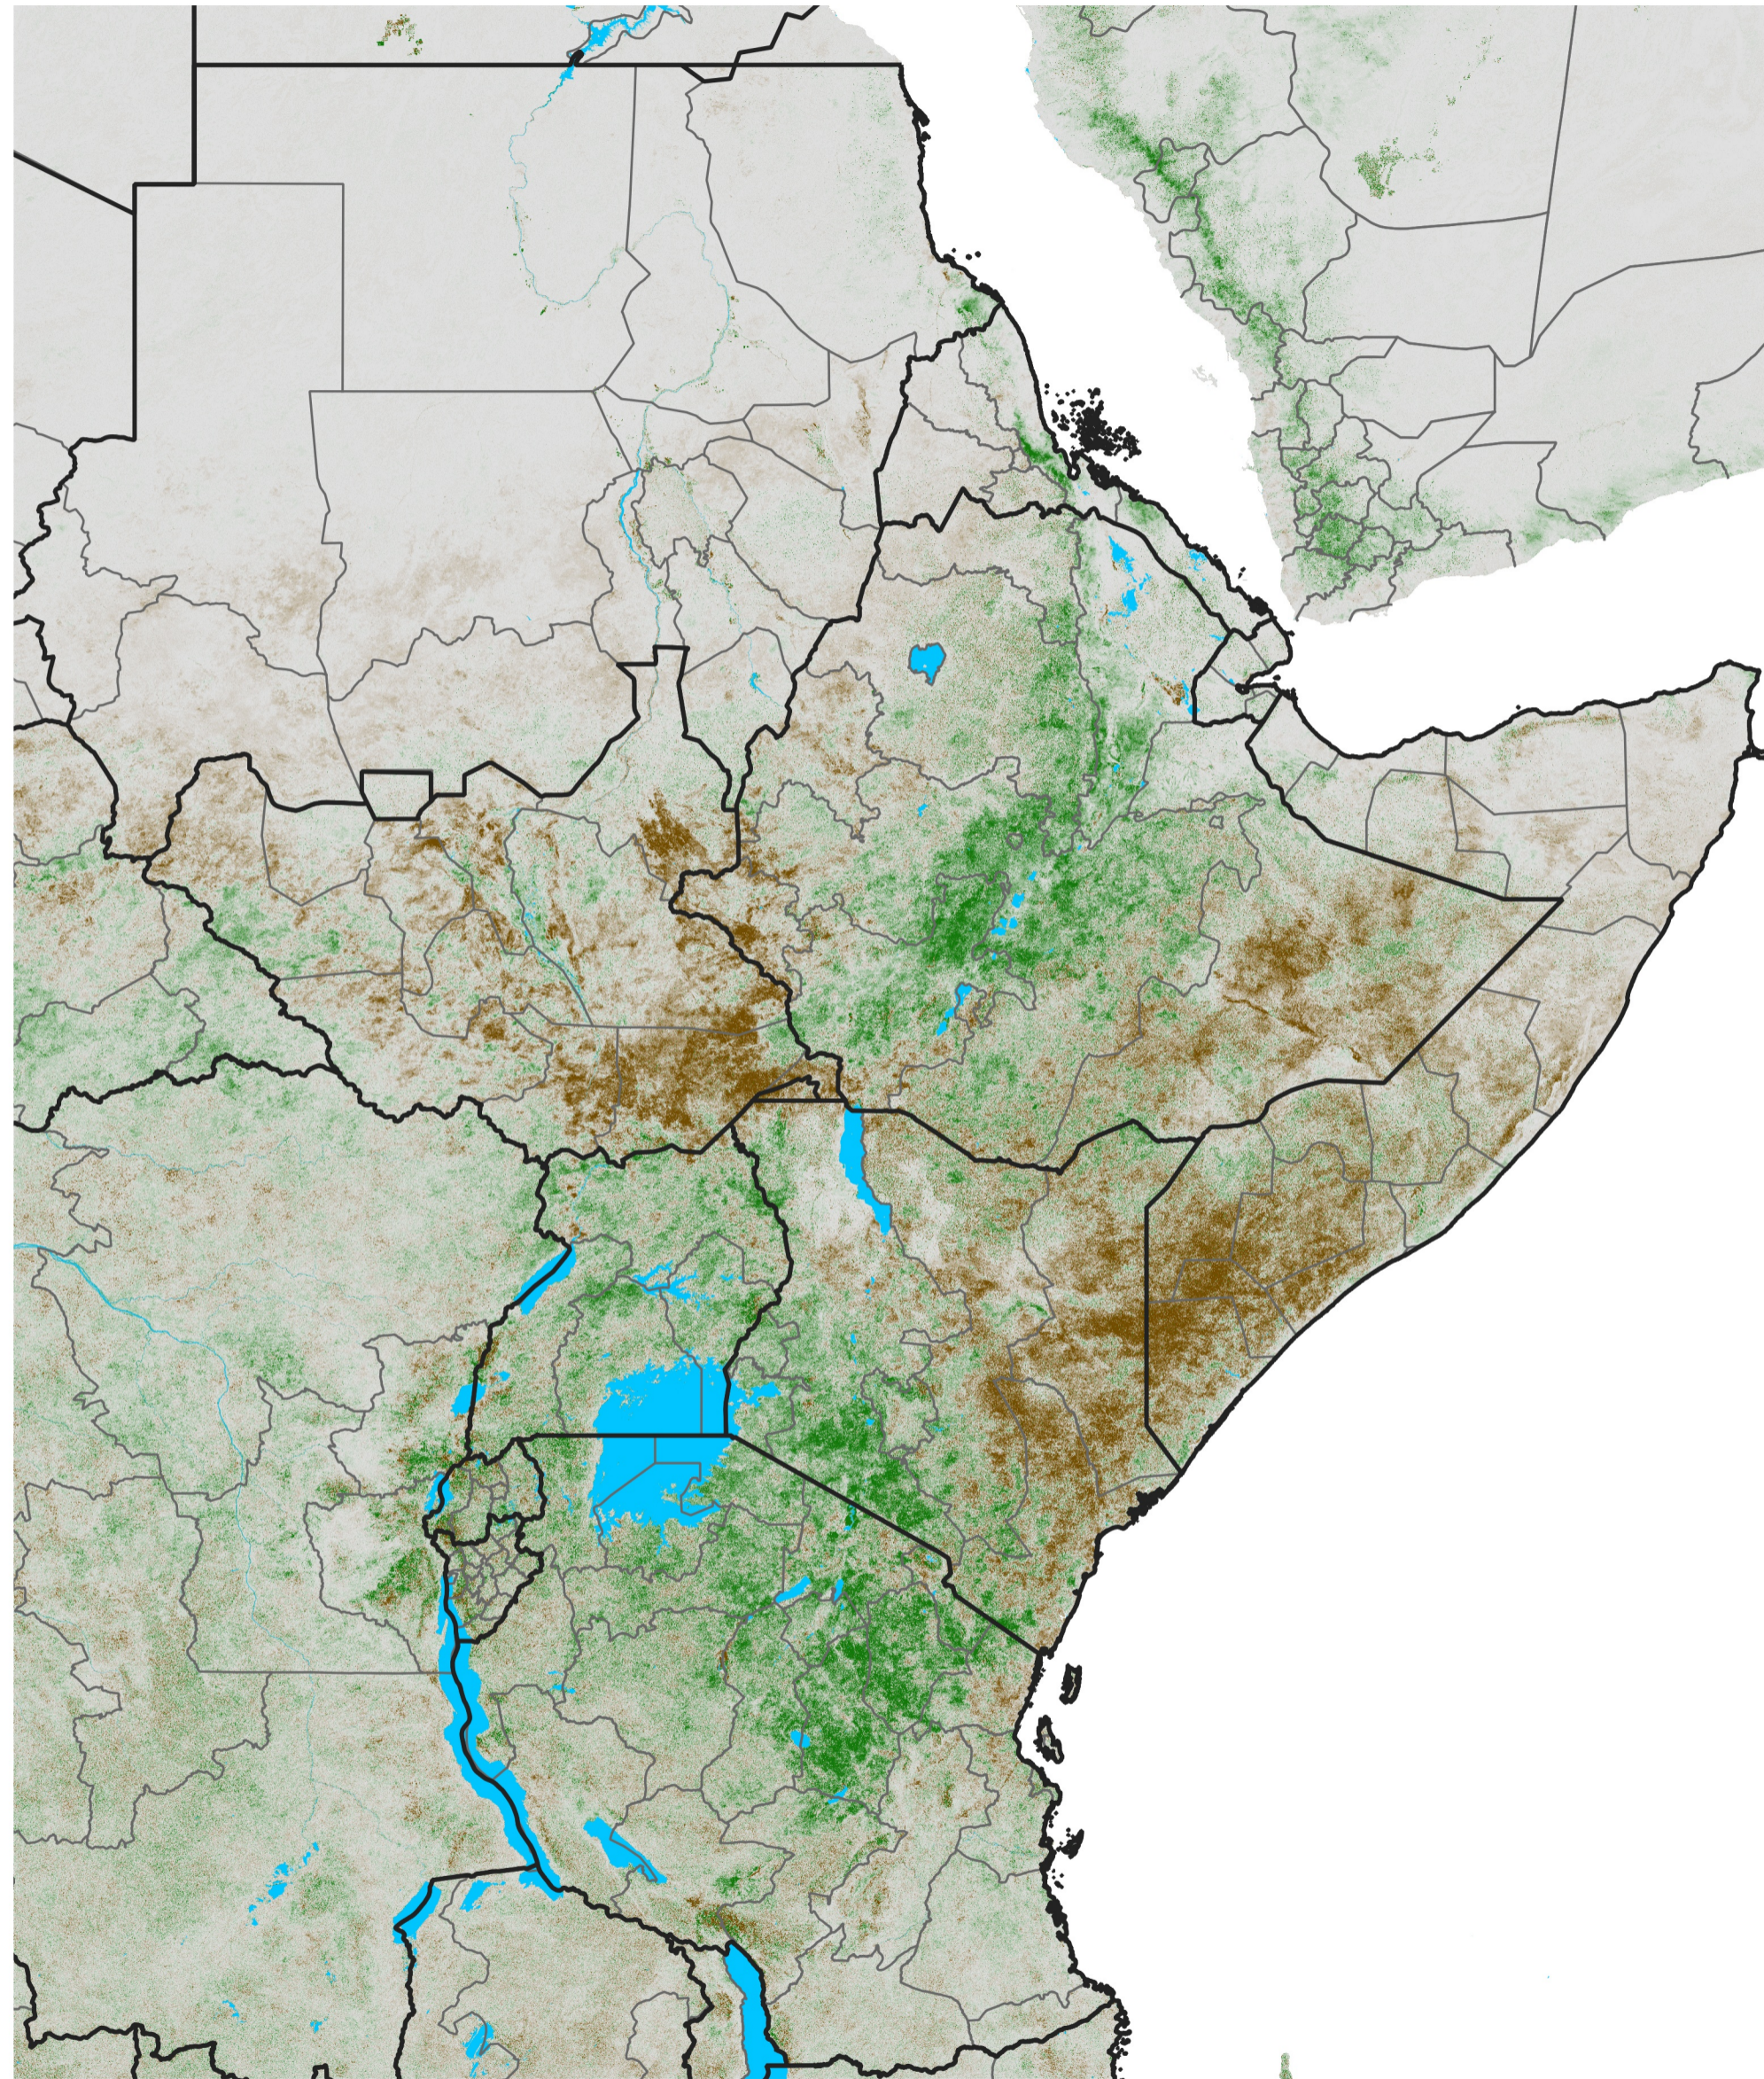

East Africa NDVI Difference

2016 minus 2015

Period 21 / Apr 06 - 15, 2016

NDVI Difference

< -0.3 -0.2 -0.1 -0.05 0.05 0.1 0.2 >0.3

Negative

No Difference

Positive