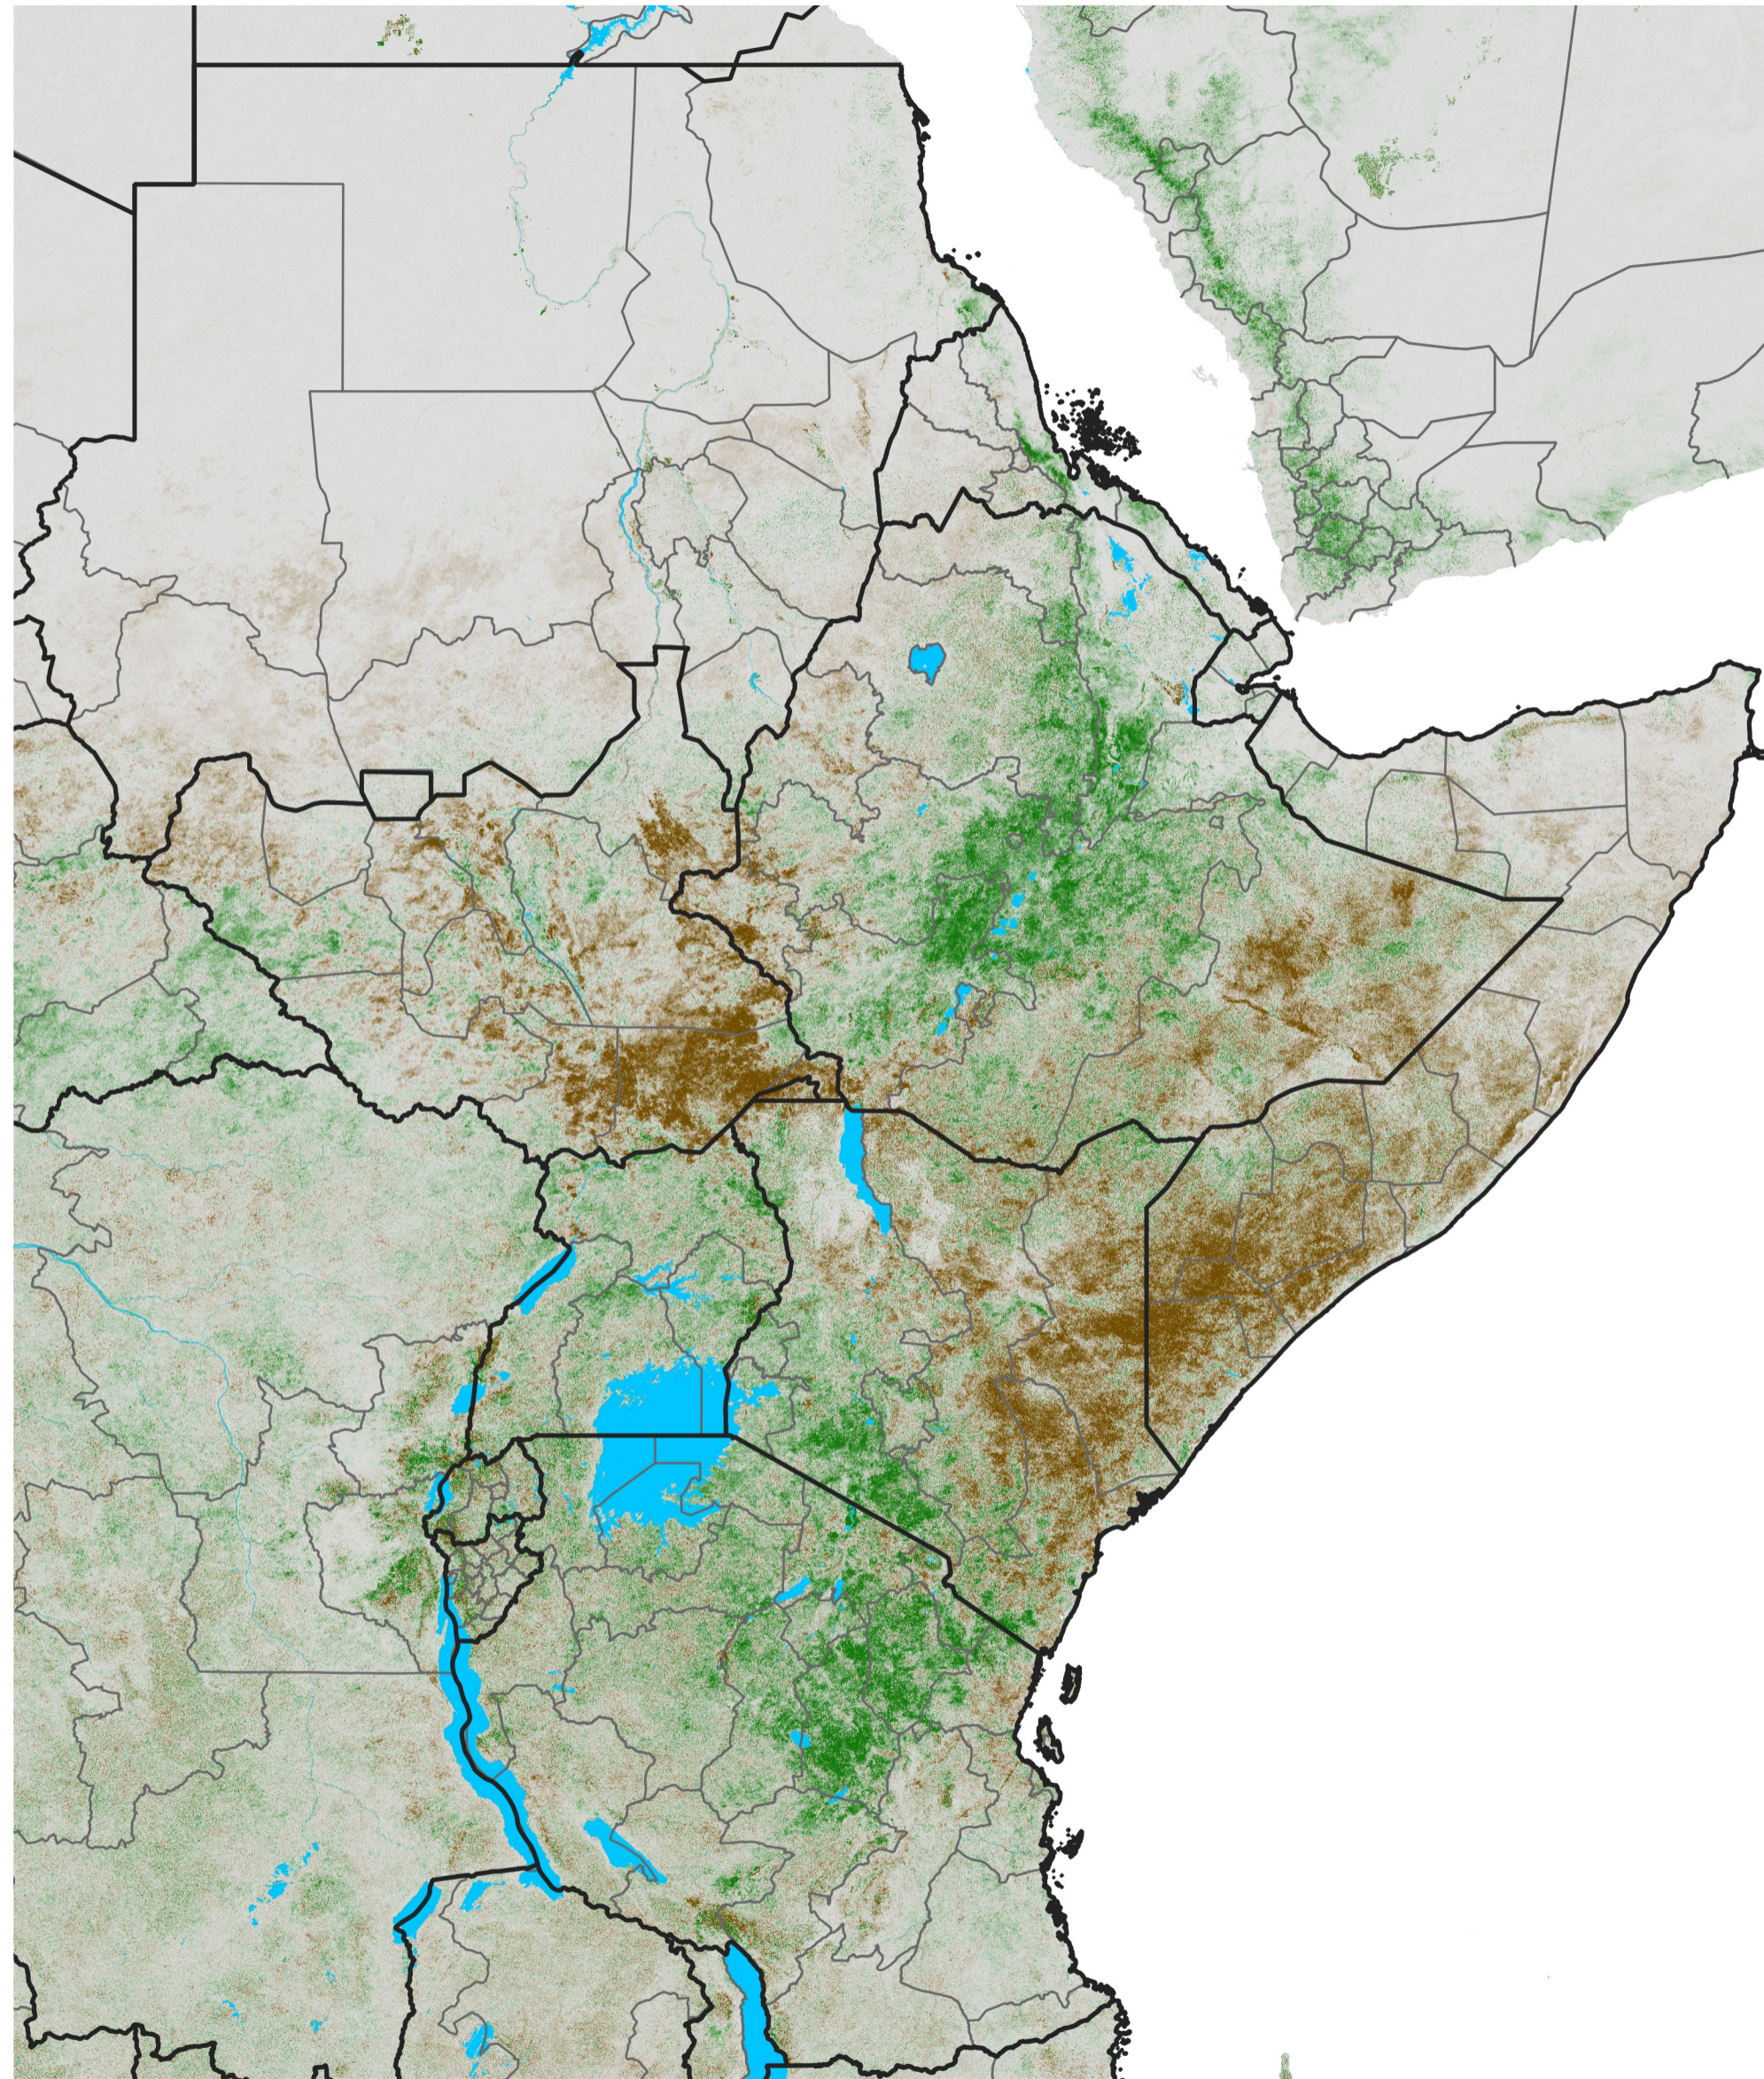

East Africa NDVI Difference

2016 minus 2015

Period 22 / Apr 11 - 20, 2016

NDVI Difference

< -0.3 -0.2 -0.1 -0.05 0.05 0.1 0.2 >0.3

Negative

No Difference

Positive