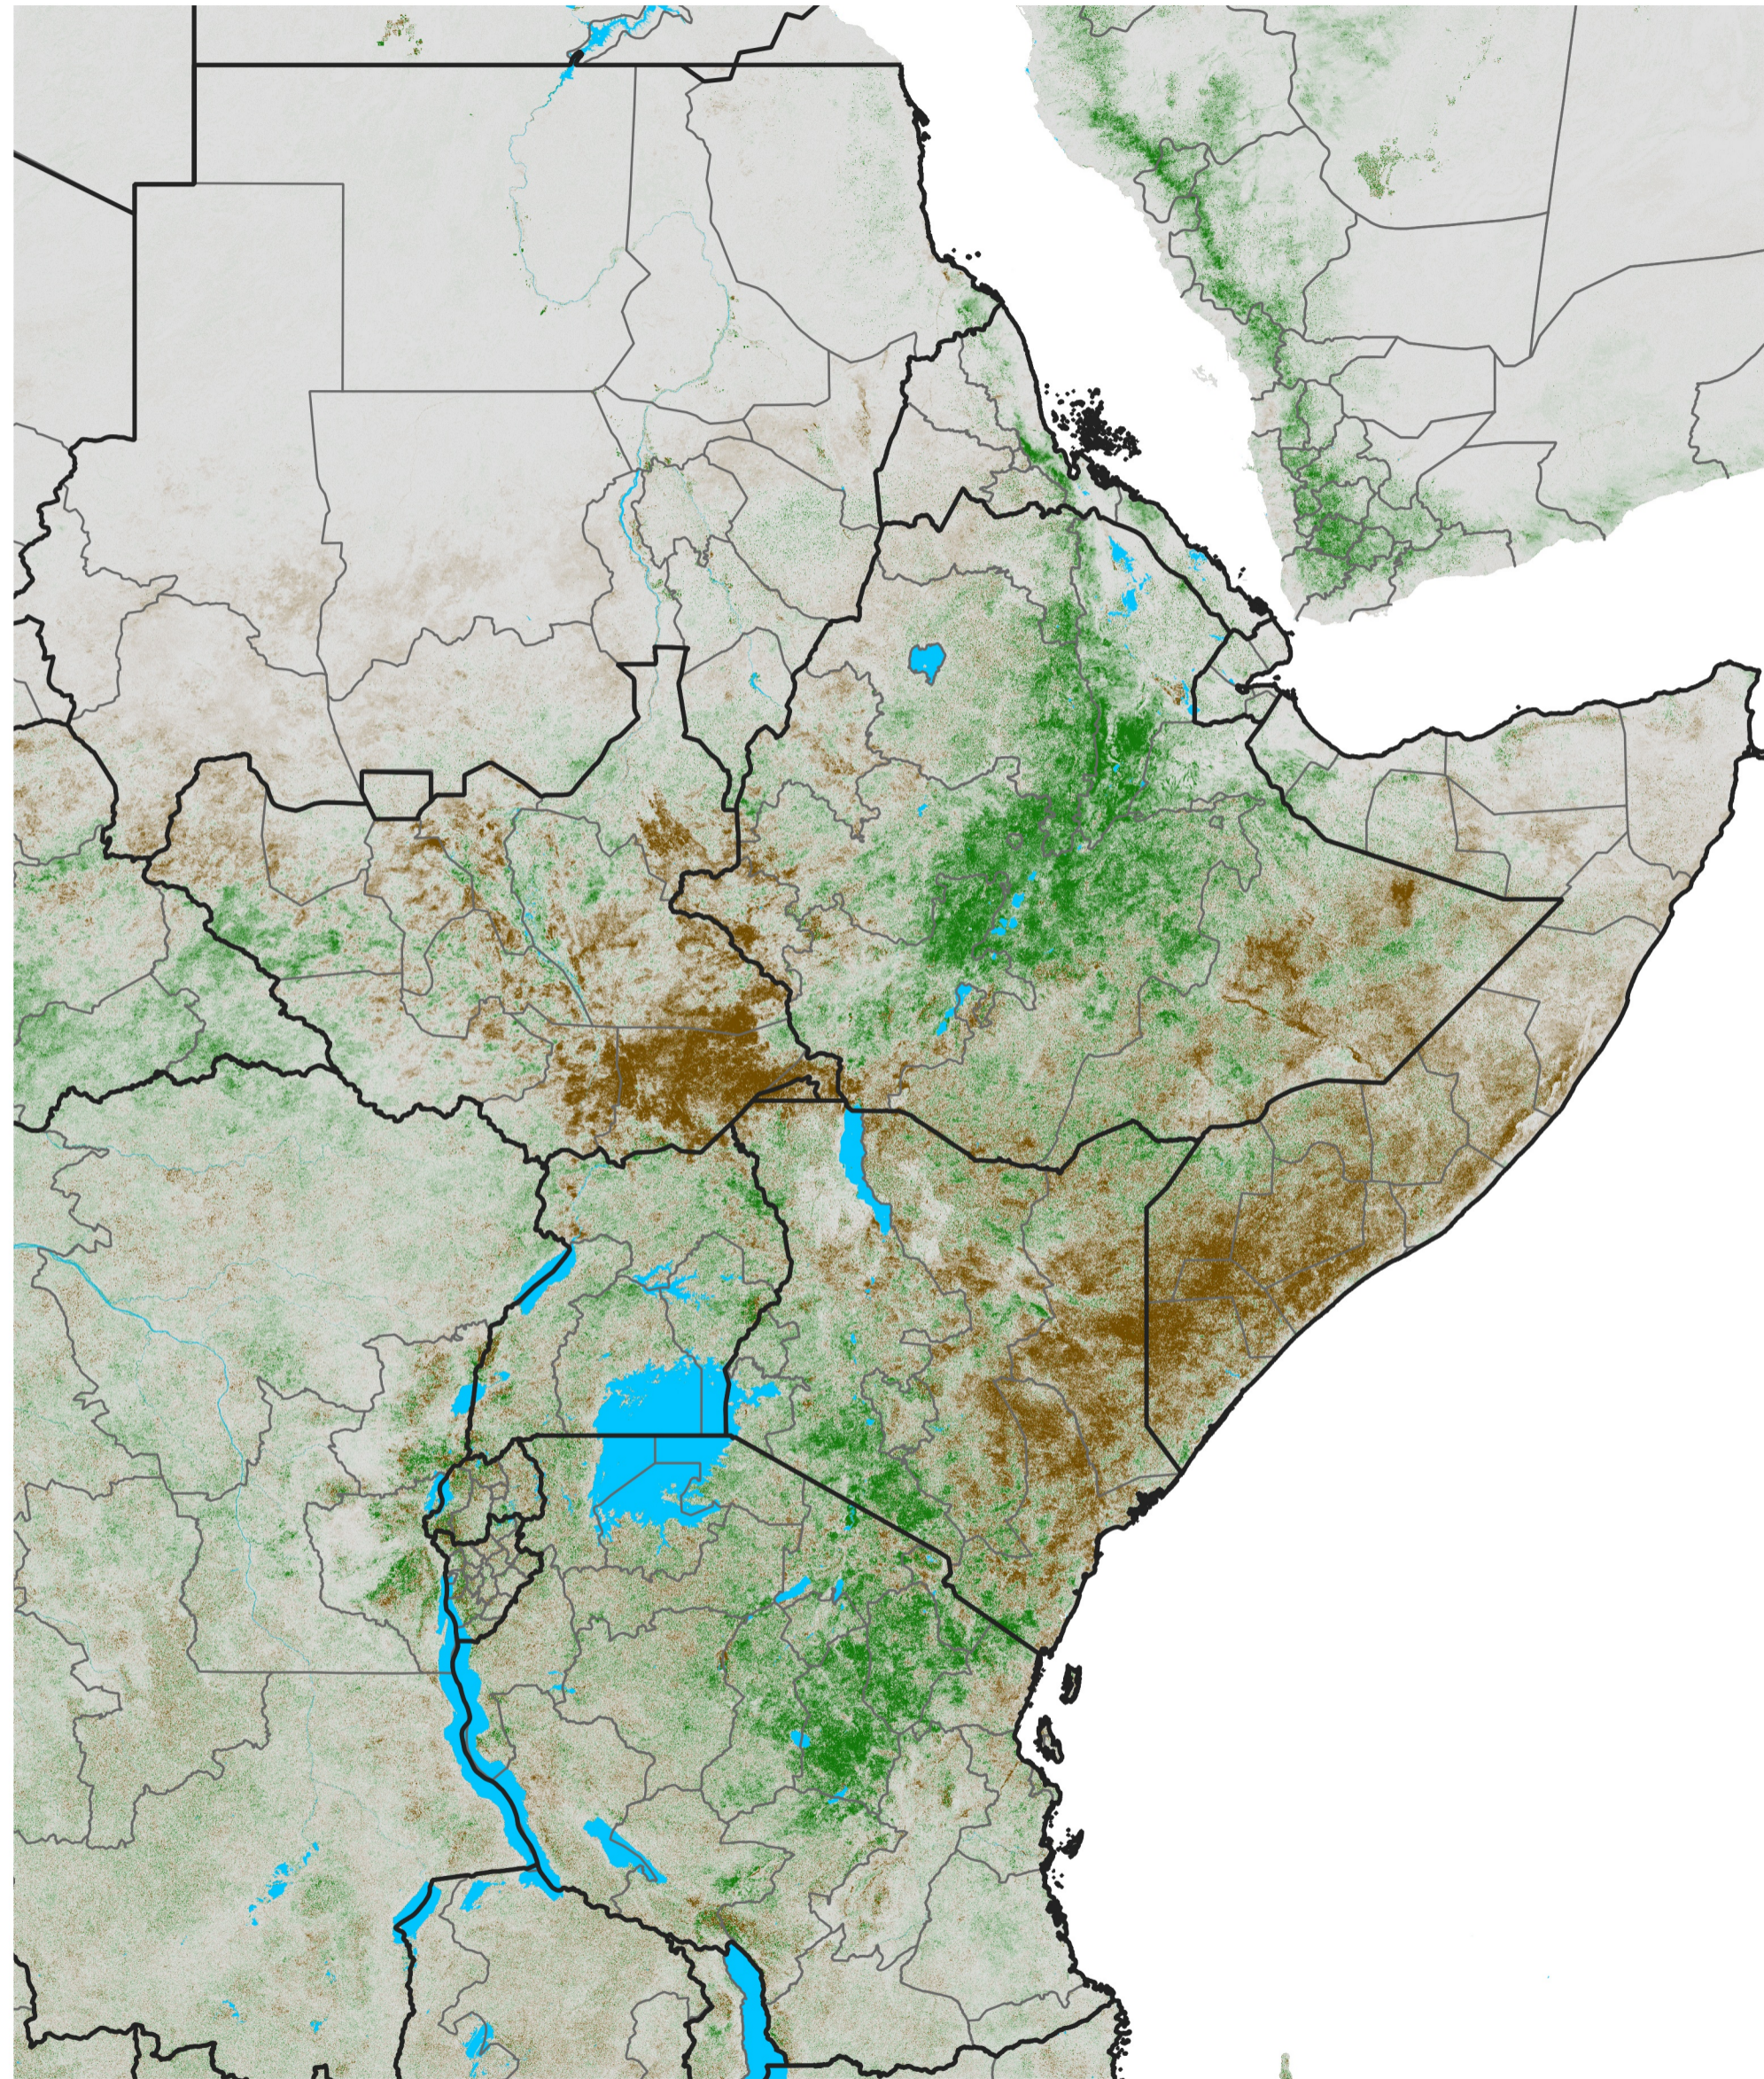

# East Africa NDVI Difference

2016 minus 2015

Period 23 / Apr 16 - 25, 2016

## NDVI Difference

< -0.3   -0.2   -0.1   -0.05   0.05   0.1   0.2   >0.3

Negative

No Difference

Positive