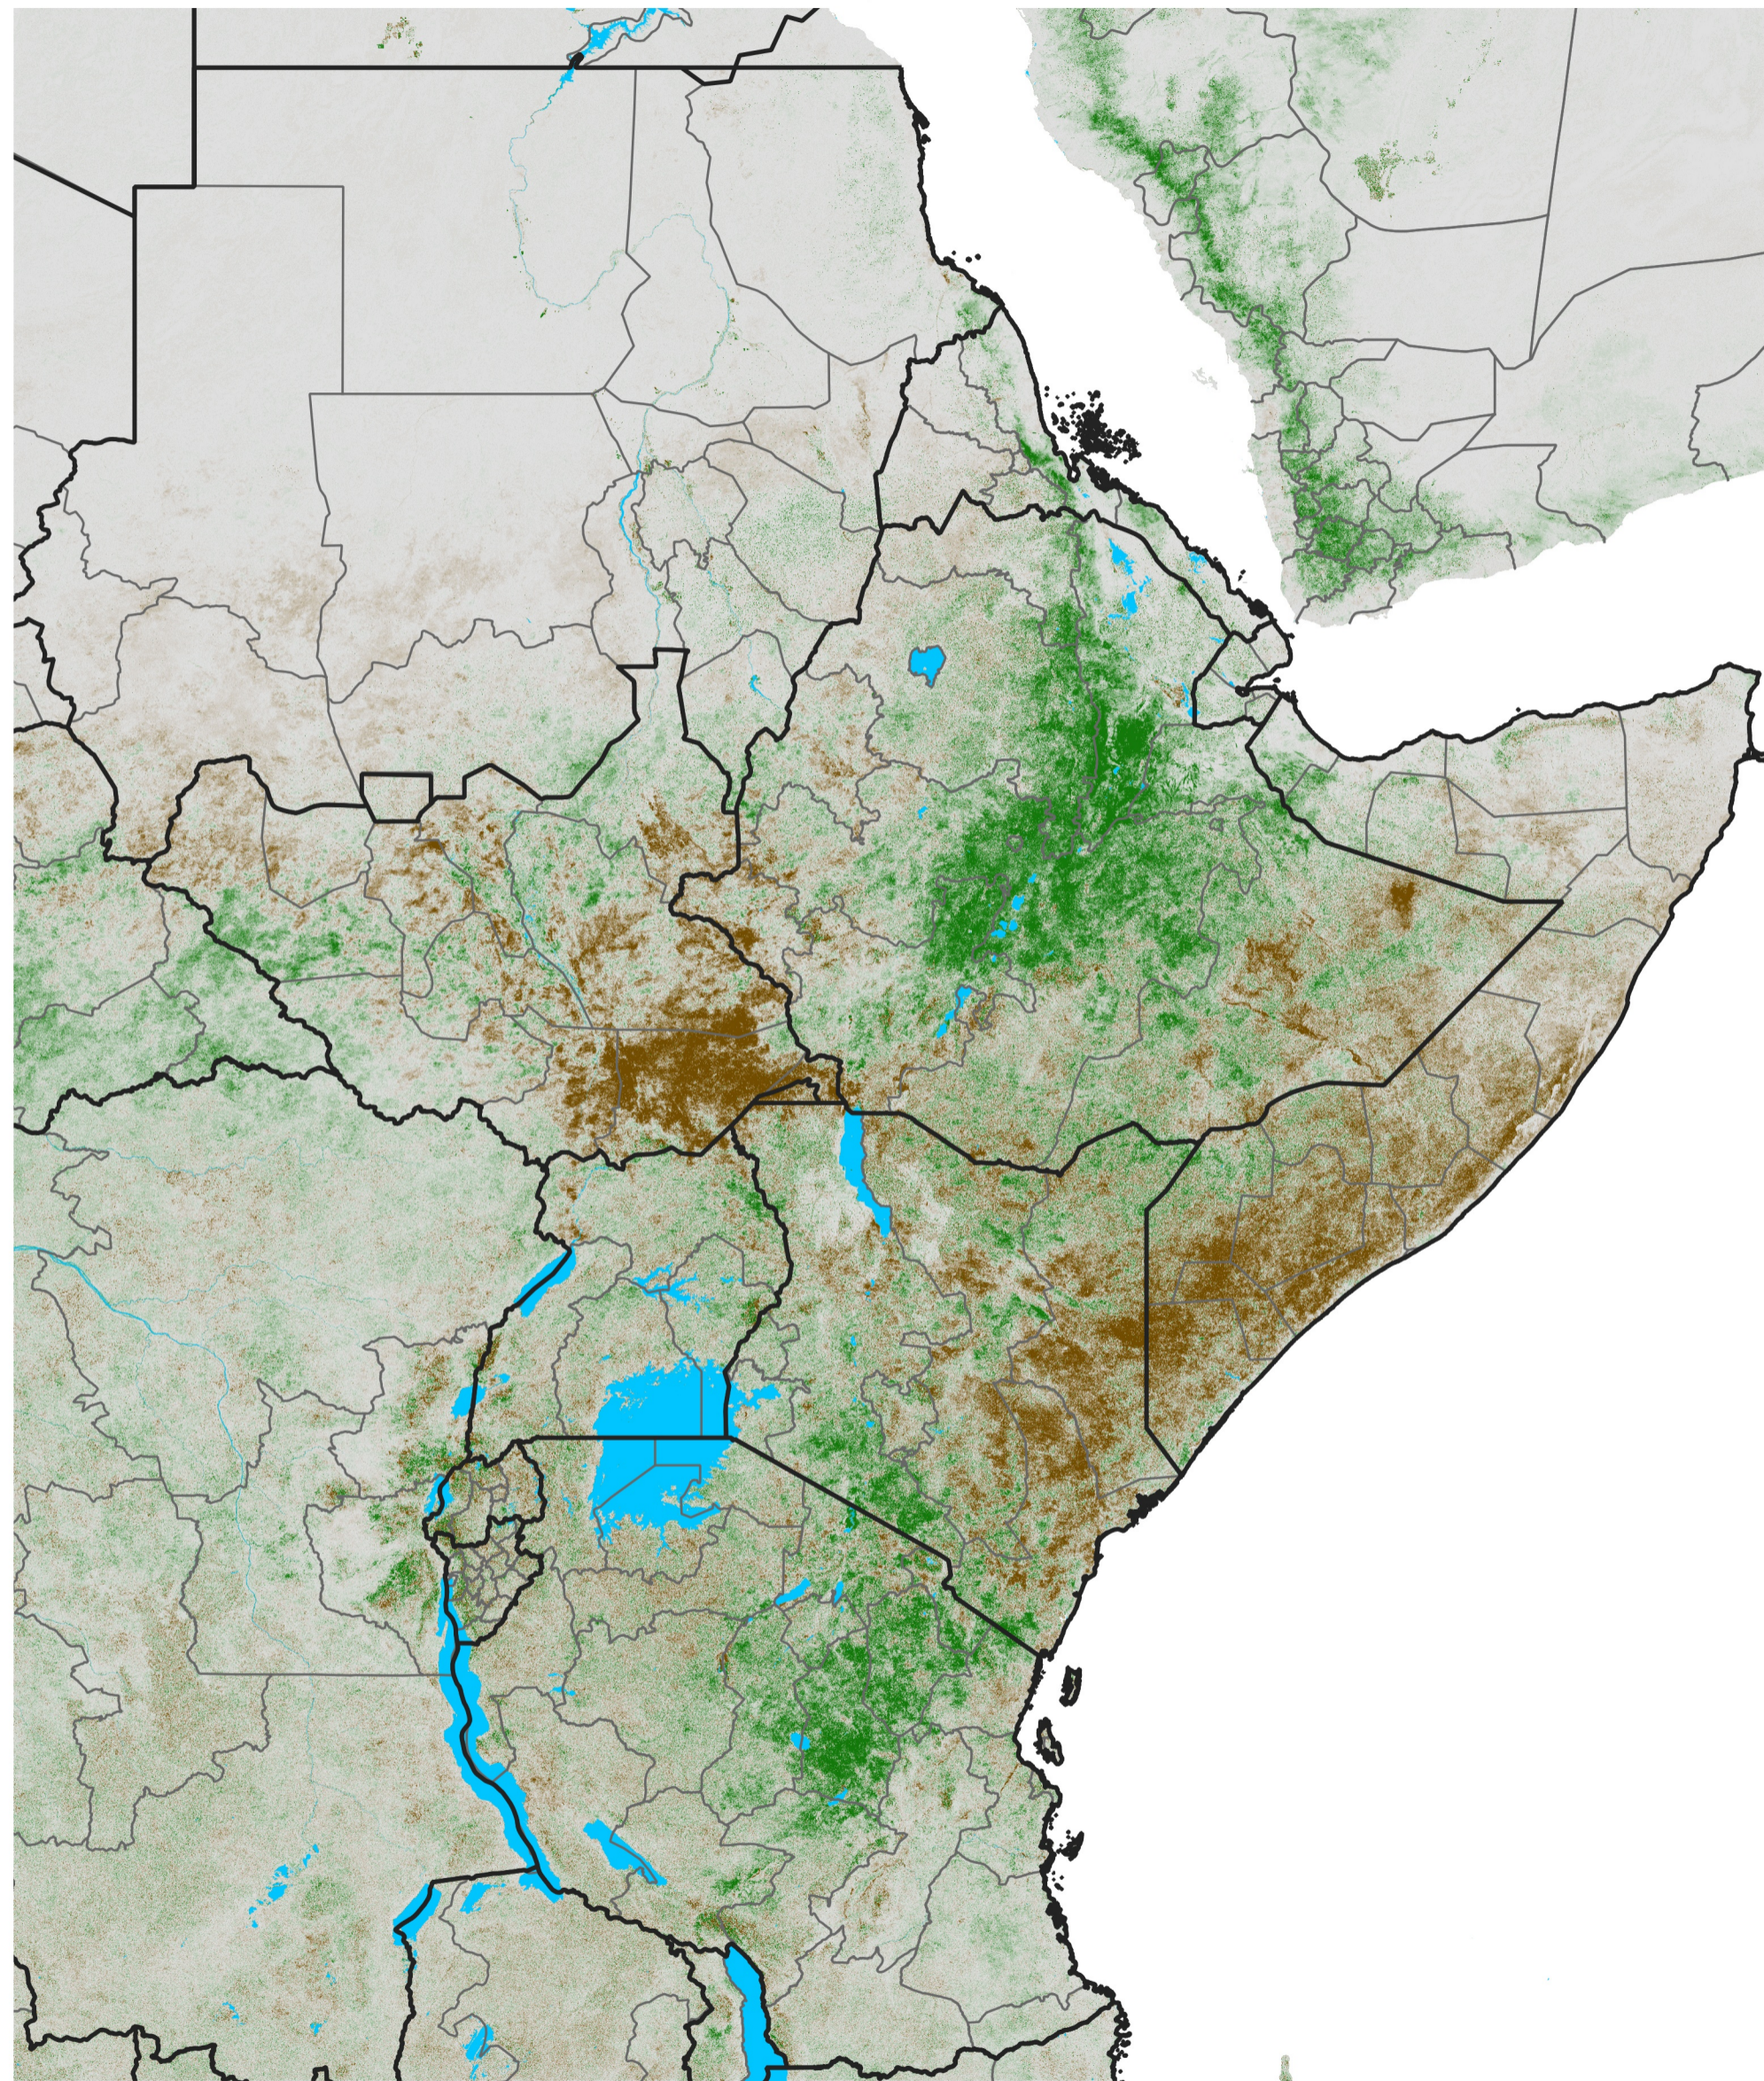

East Africa NDVI Difference

2016 minus 2015

Period 24 / Apr 21 - 30, 2016

NDVI Difference

< -0.3 -0.2 -0.1 -0.05 0.05 0.1 0.2 >0.3

Negative

No Difference

Positive