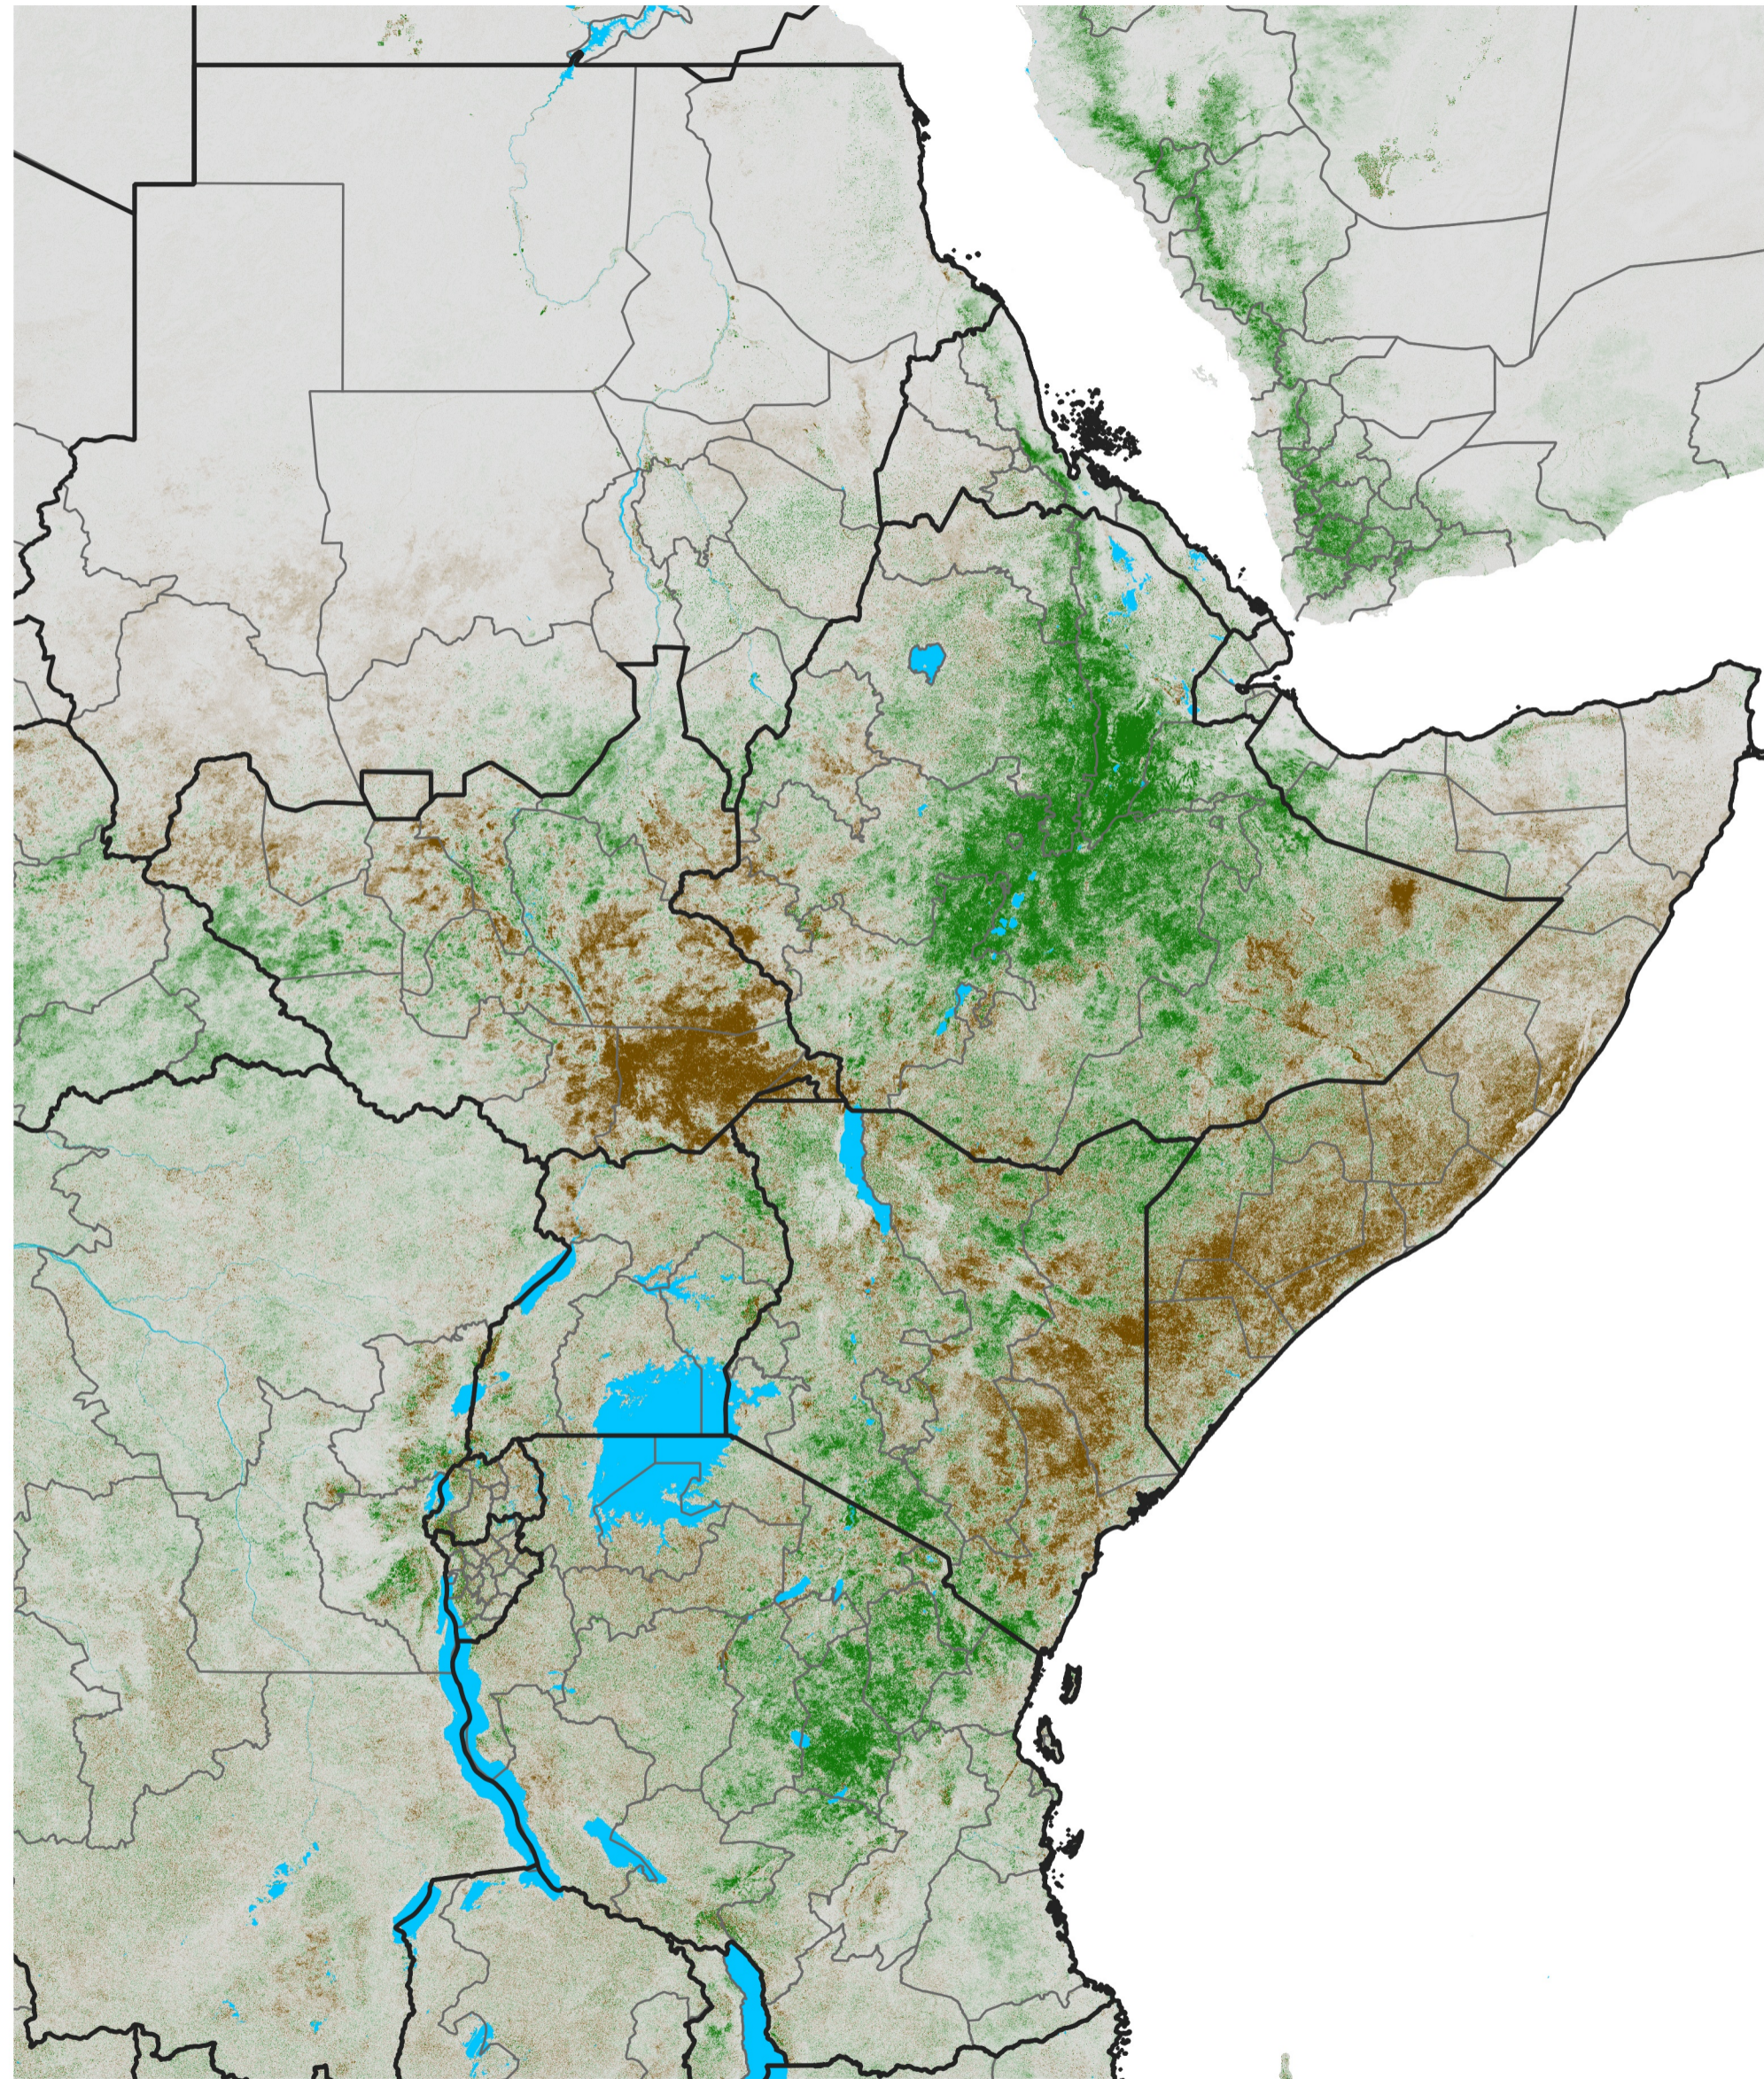

East Africa NDVI Difference

2016 minus 2015

Period 25 / Apr 26 - May 05, 2016

NDVI Difference

< -0.3 -0.2 -0.1 -0.05 0.05 0.1 0.2 >0.3

Negative

No Difference

Positive