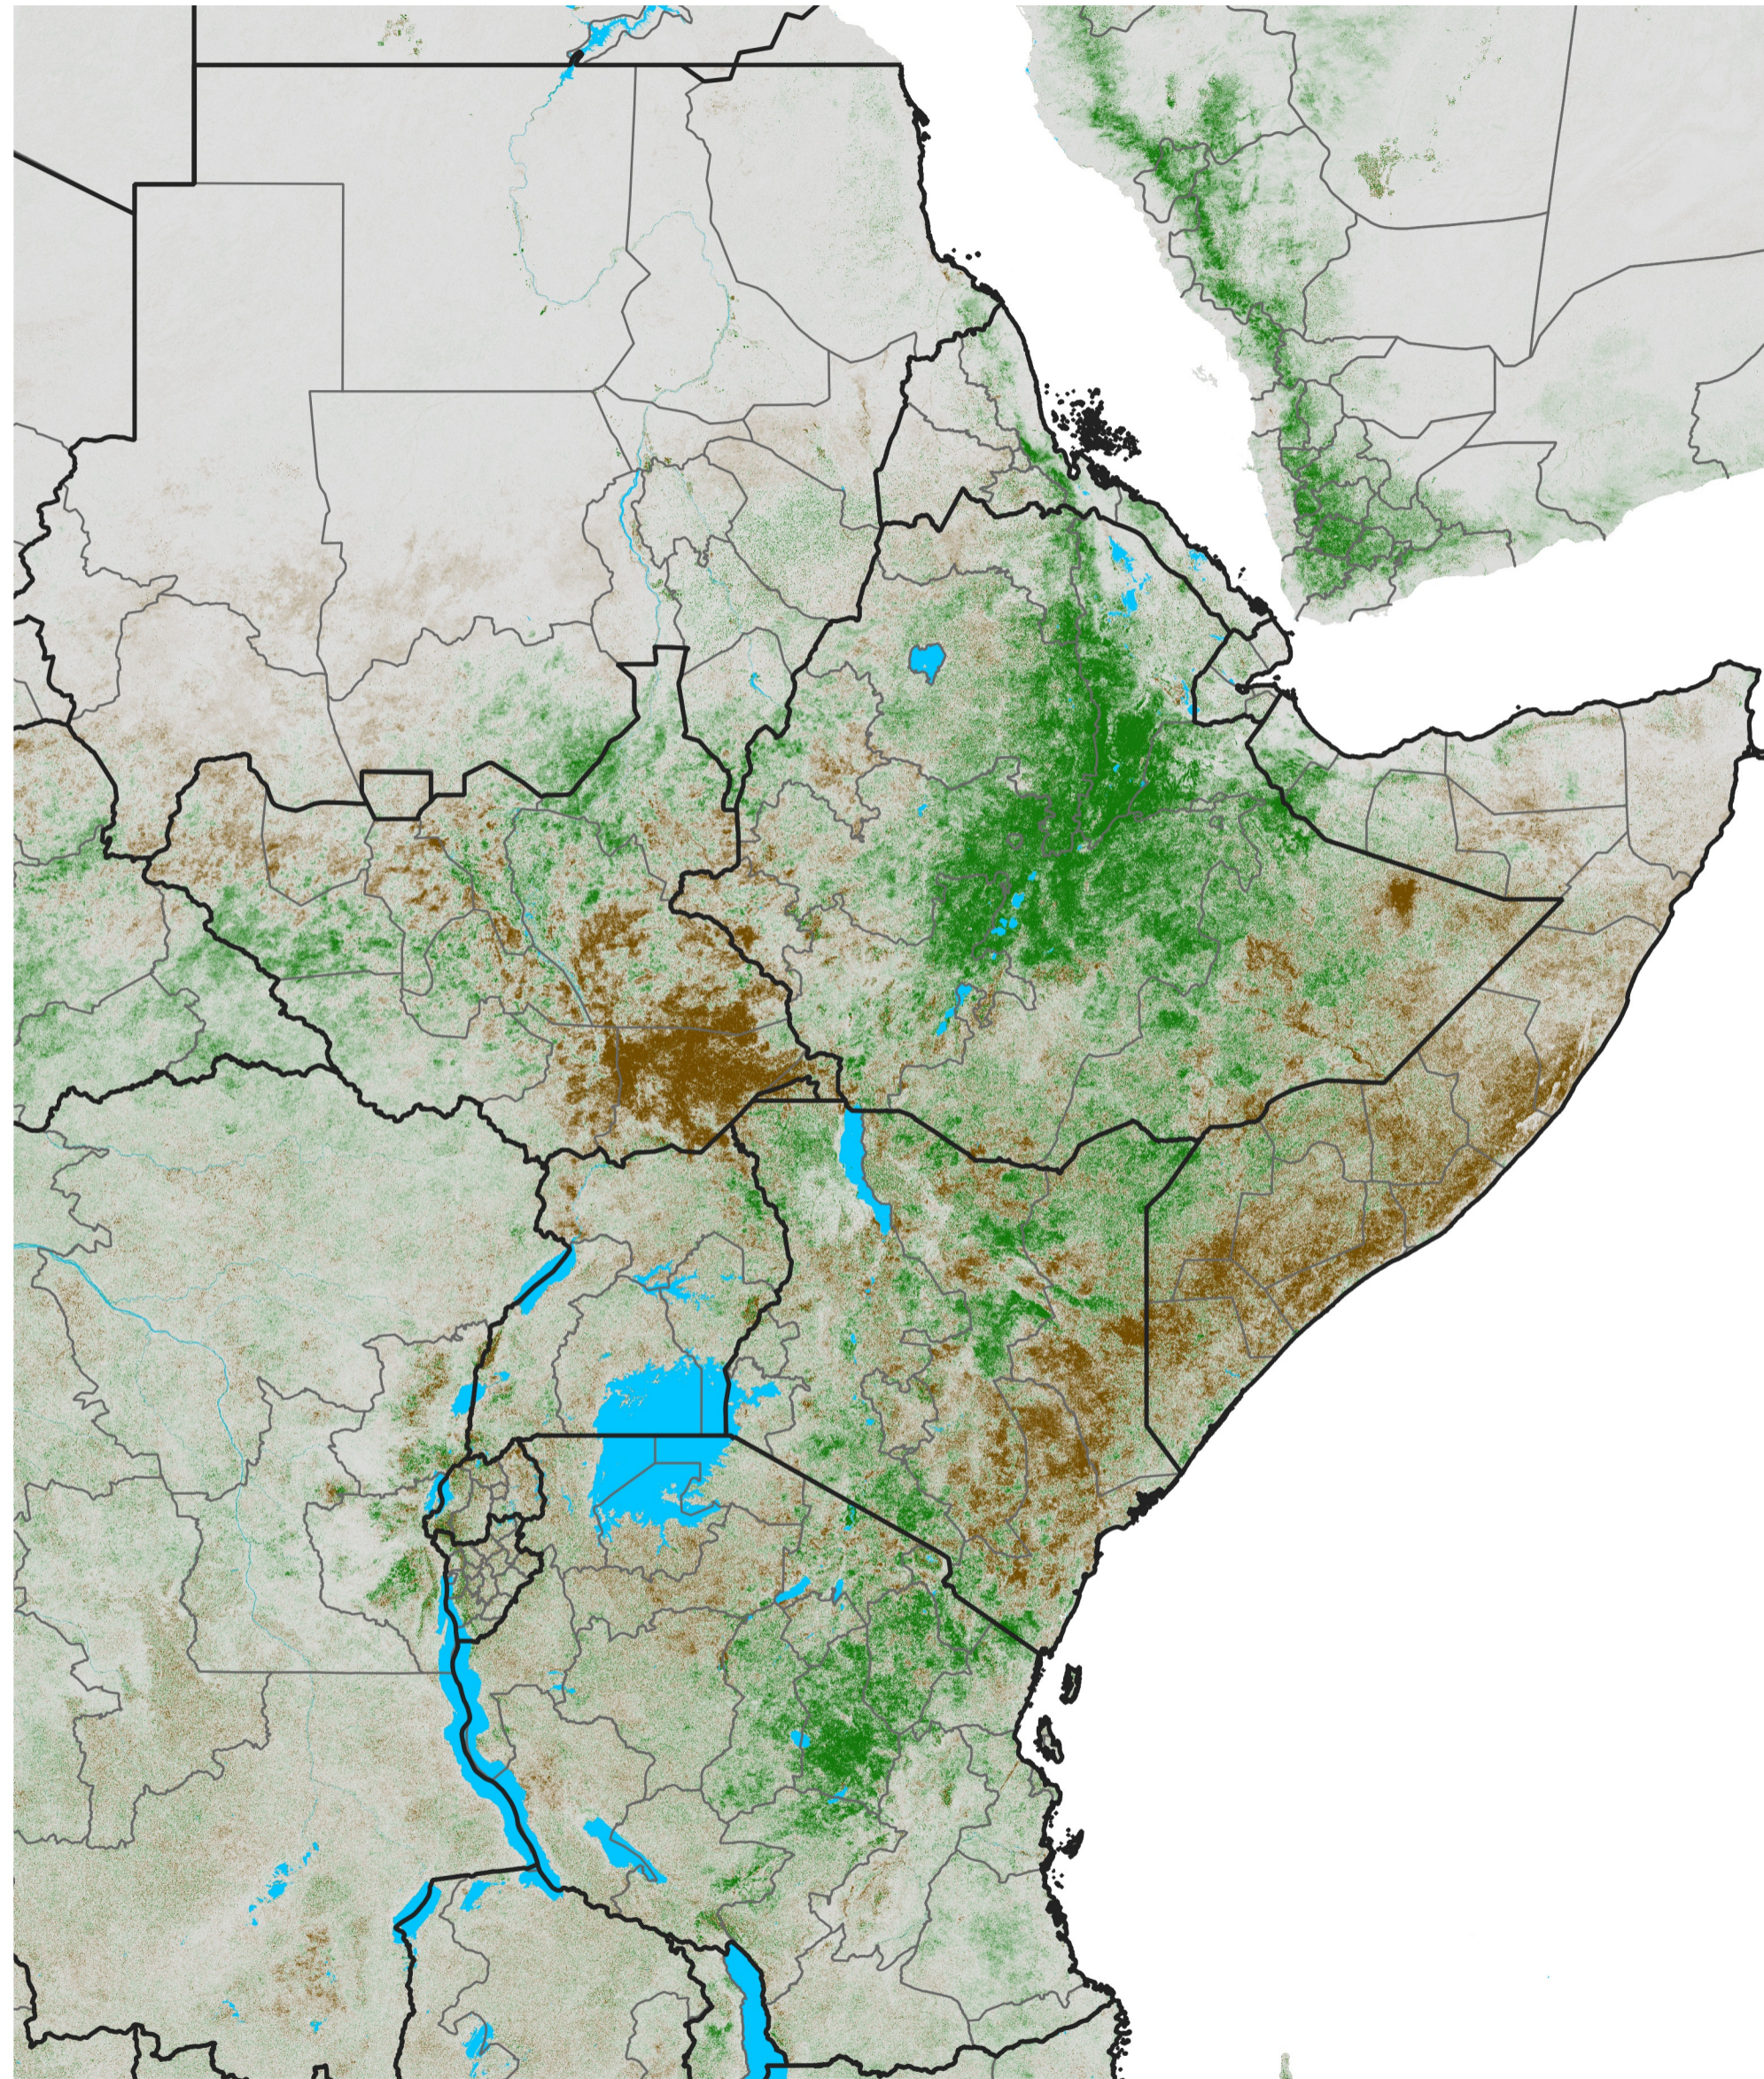

# East Africa NDVI Difference

2016 minus 2015

Period 26 / May 01 - 10, 2016

## NDVI Difference

< -0.3   -0.2   -0.1   -0.05   0.05   0.1   0.2   >0.3

Negative

No Difference

Positive