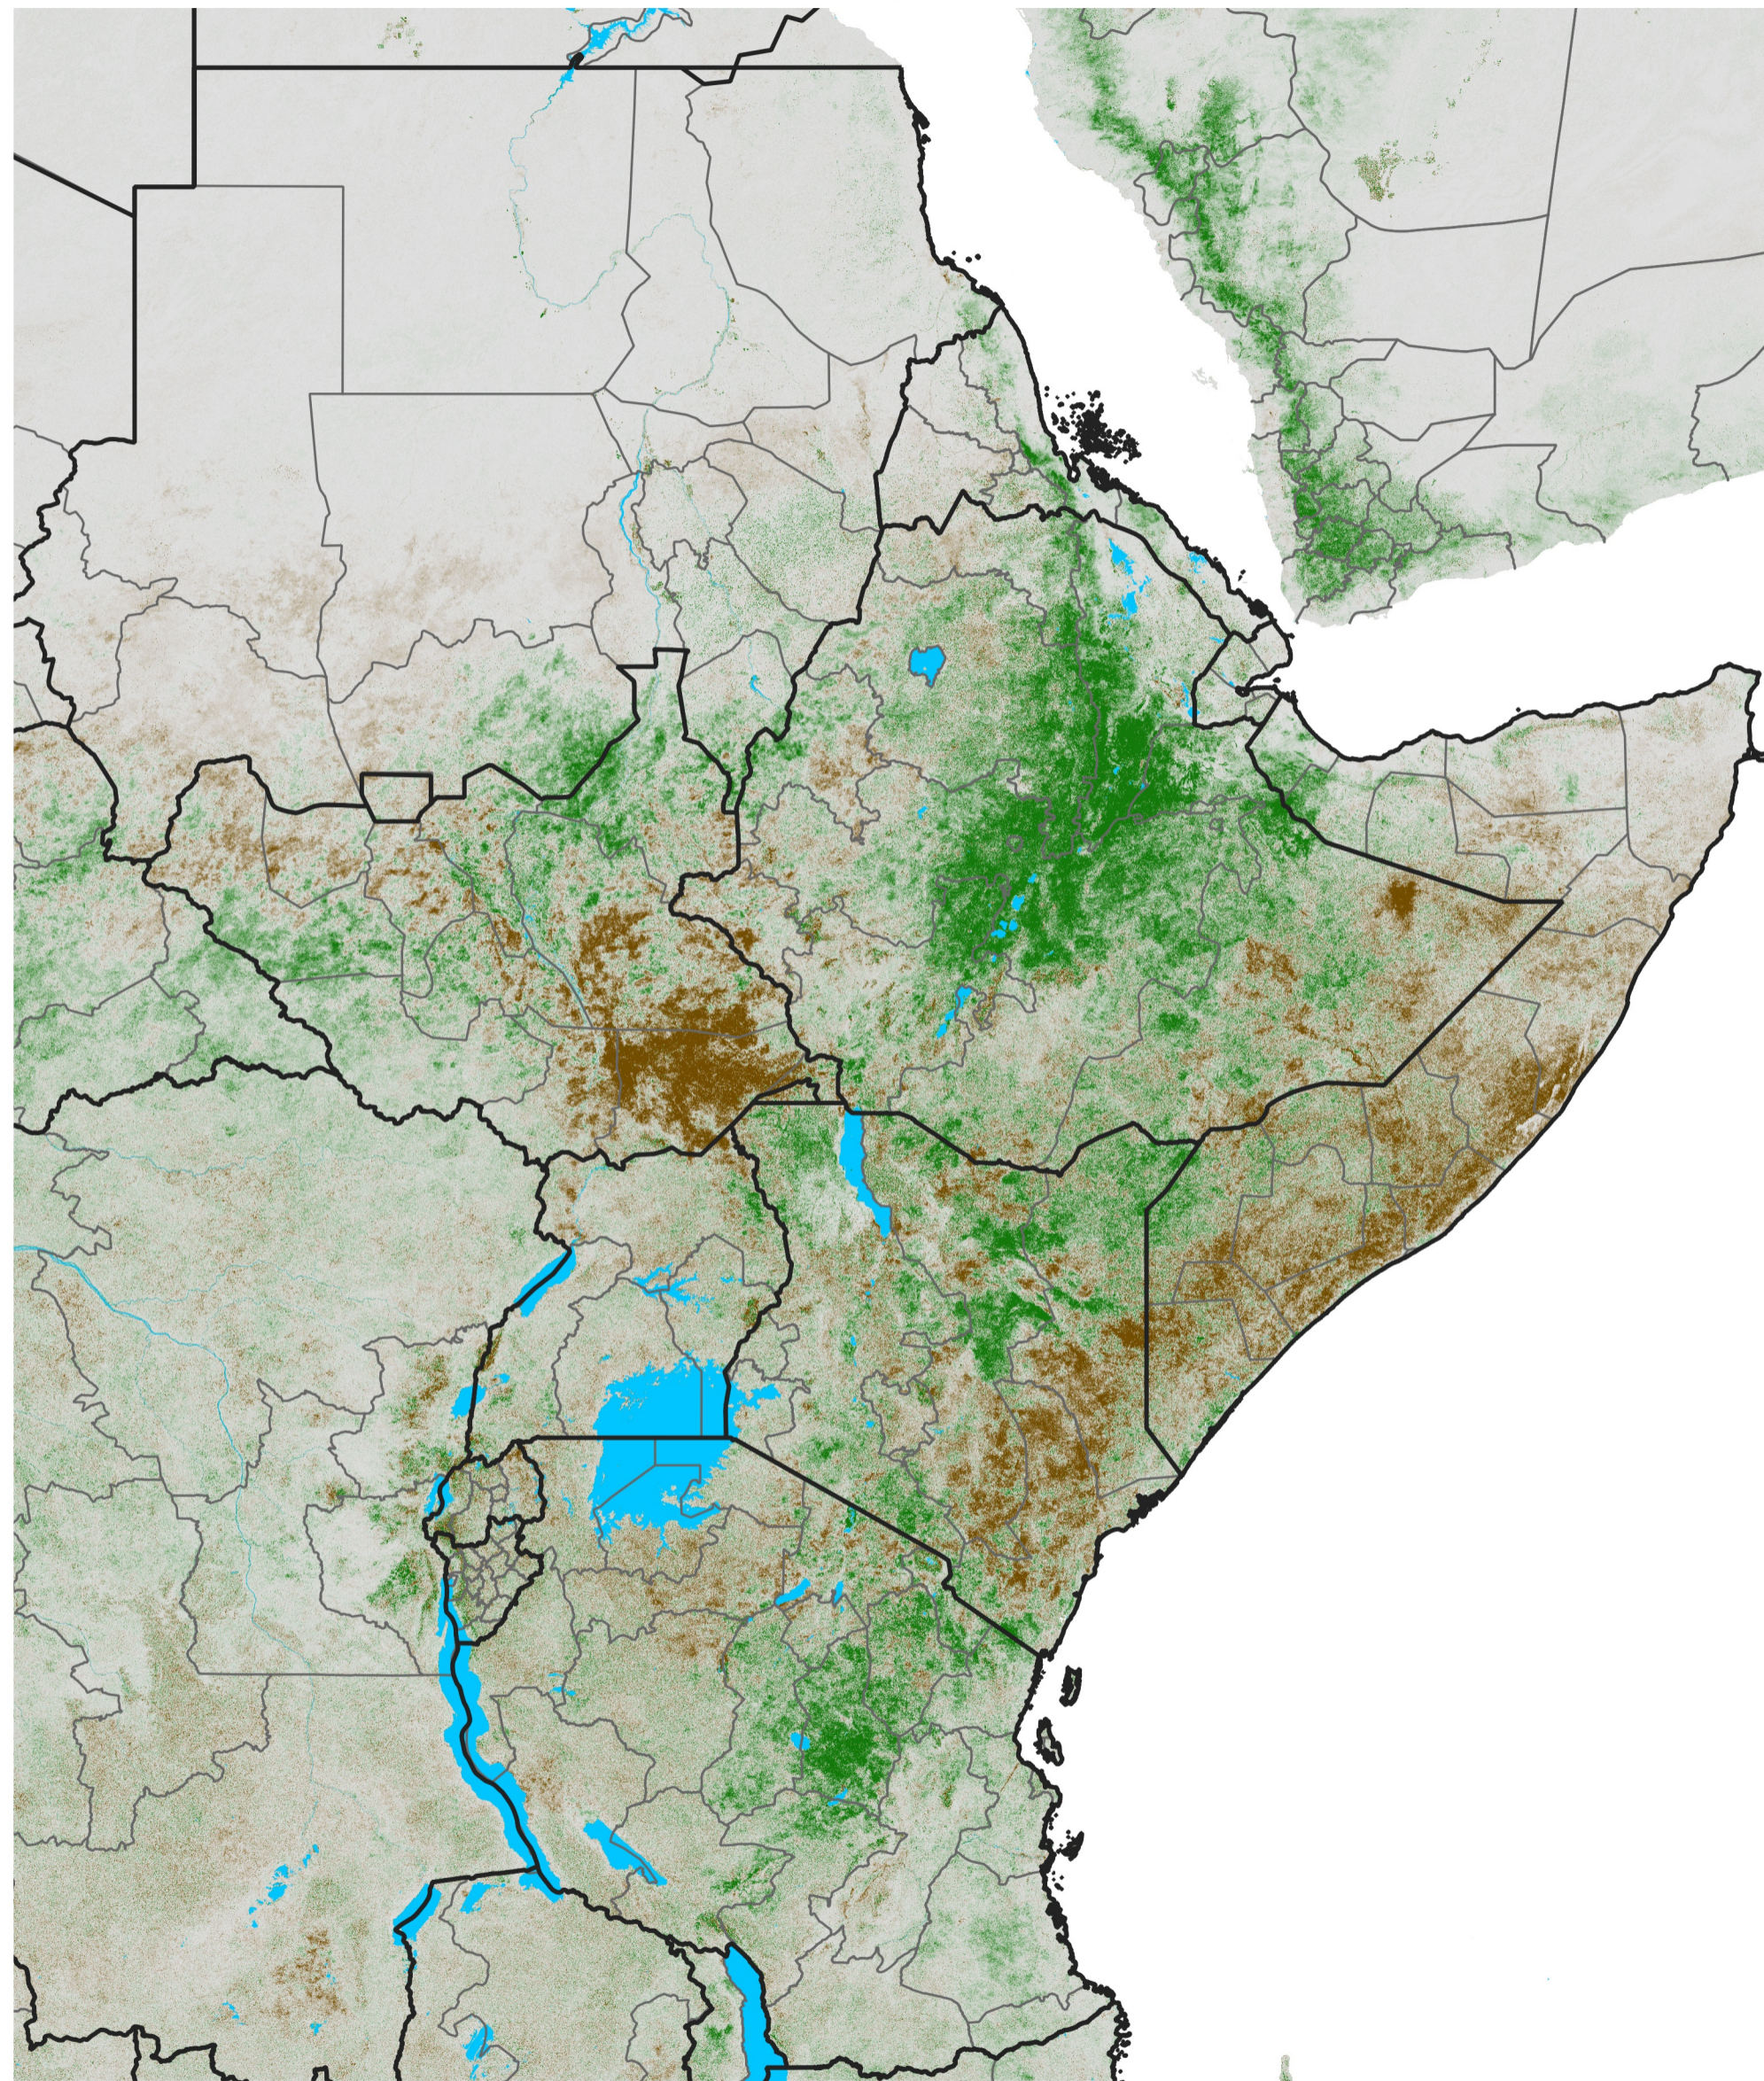

East Africa NDVI Difference

2016 minus 2015

Period 27 / May 06 - 15, 2016

NDVI Difference

< -0.3 -0.2 -0.1 -0.05 0.05 0.1 0.2 >0.3

Negative

No Difference

Positive