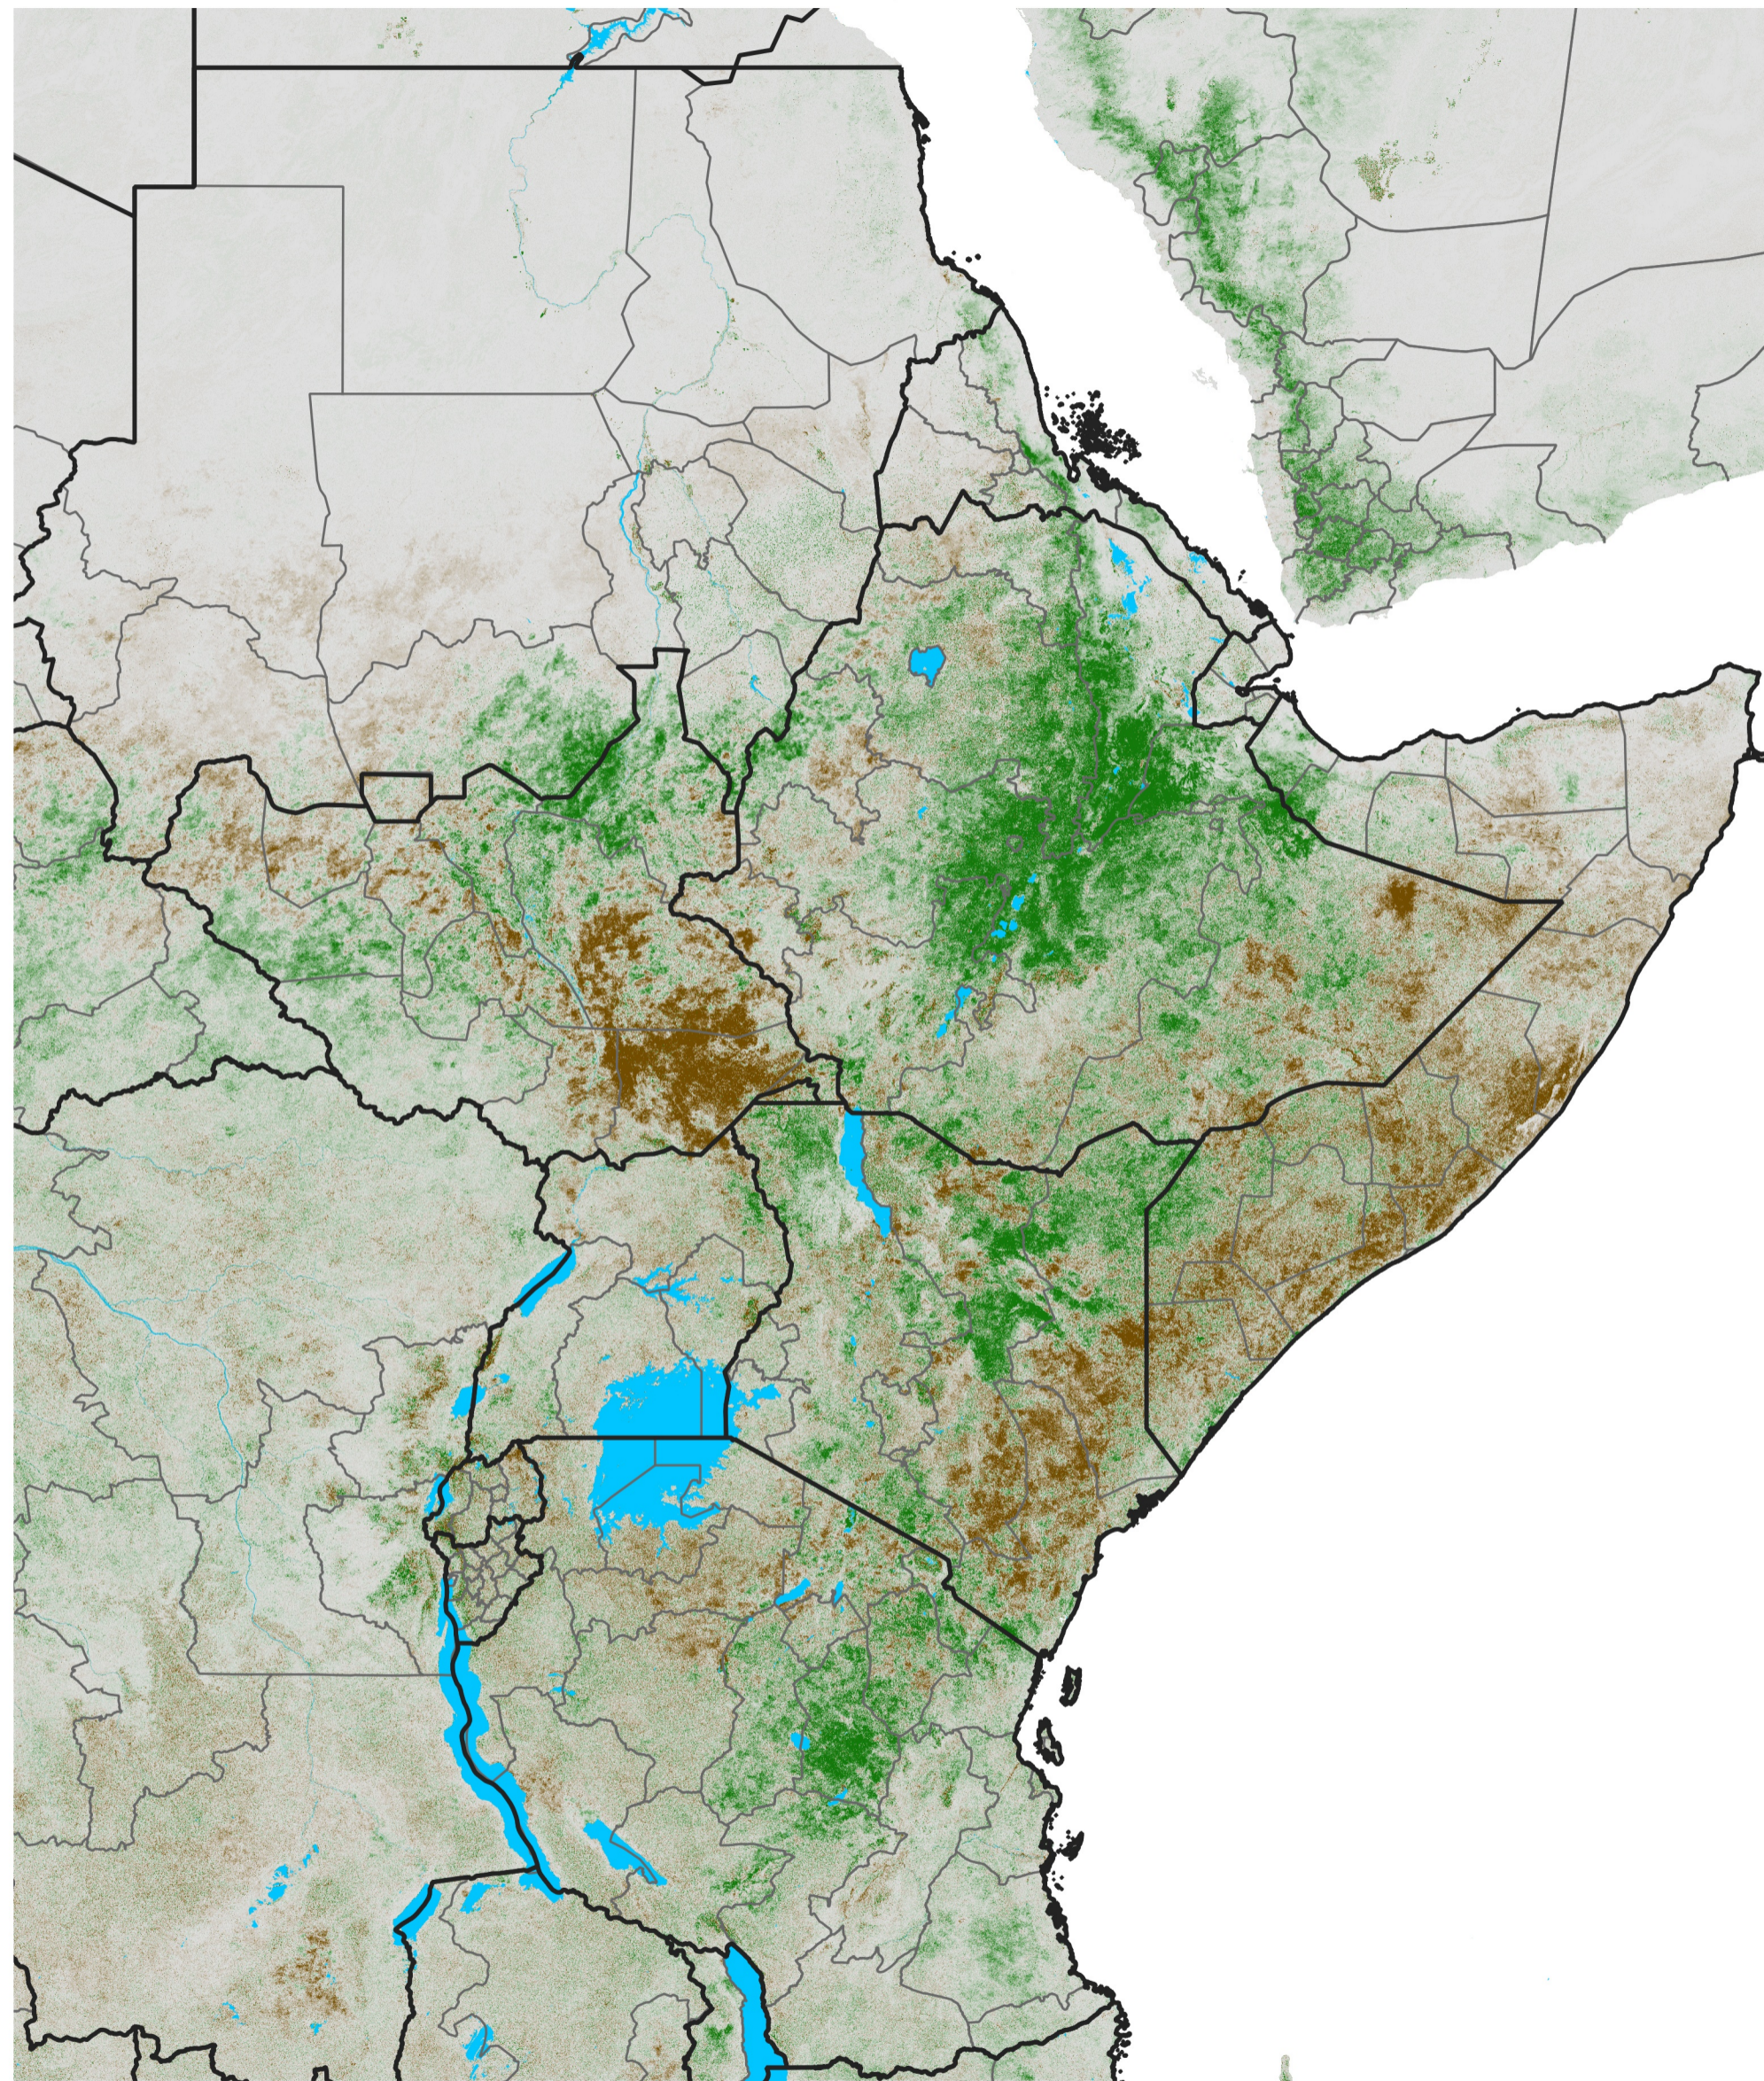

# East Africa NDVI Difference

2016 minus 2015

Period 28 / May 11 - 20, 2016

## NDVI Difference

< -0.3   -0.2   -0.1   -0.05   0.05   0.1   0.2   >0.3

Negative

No Difference

Positive