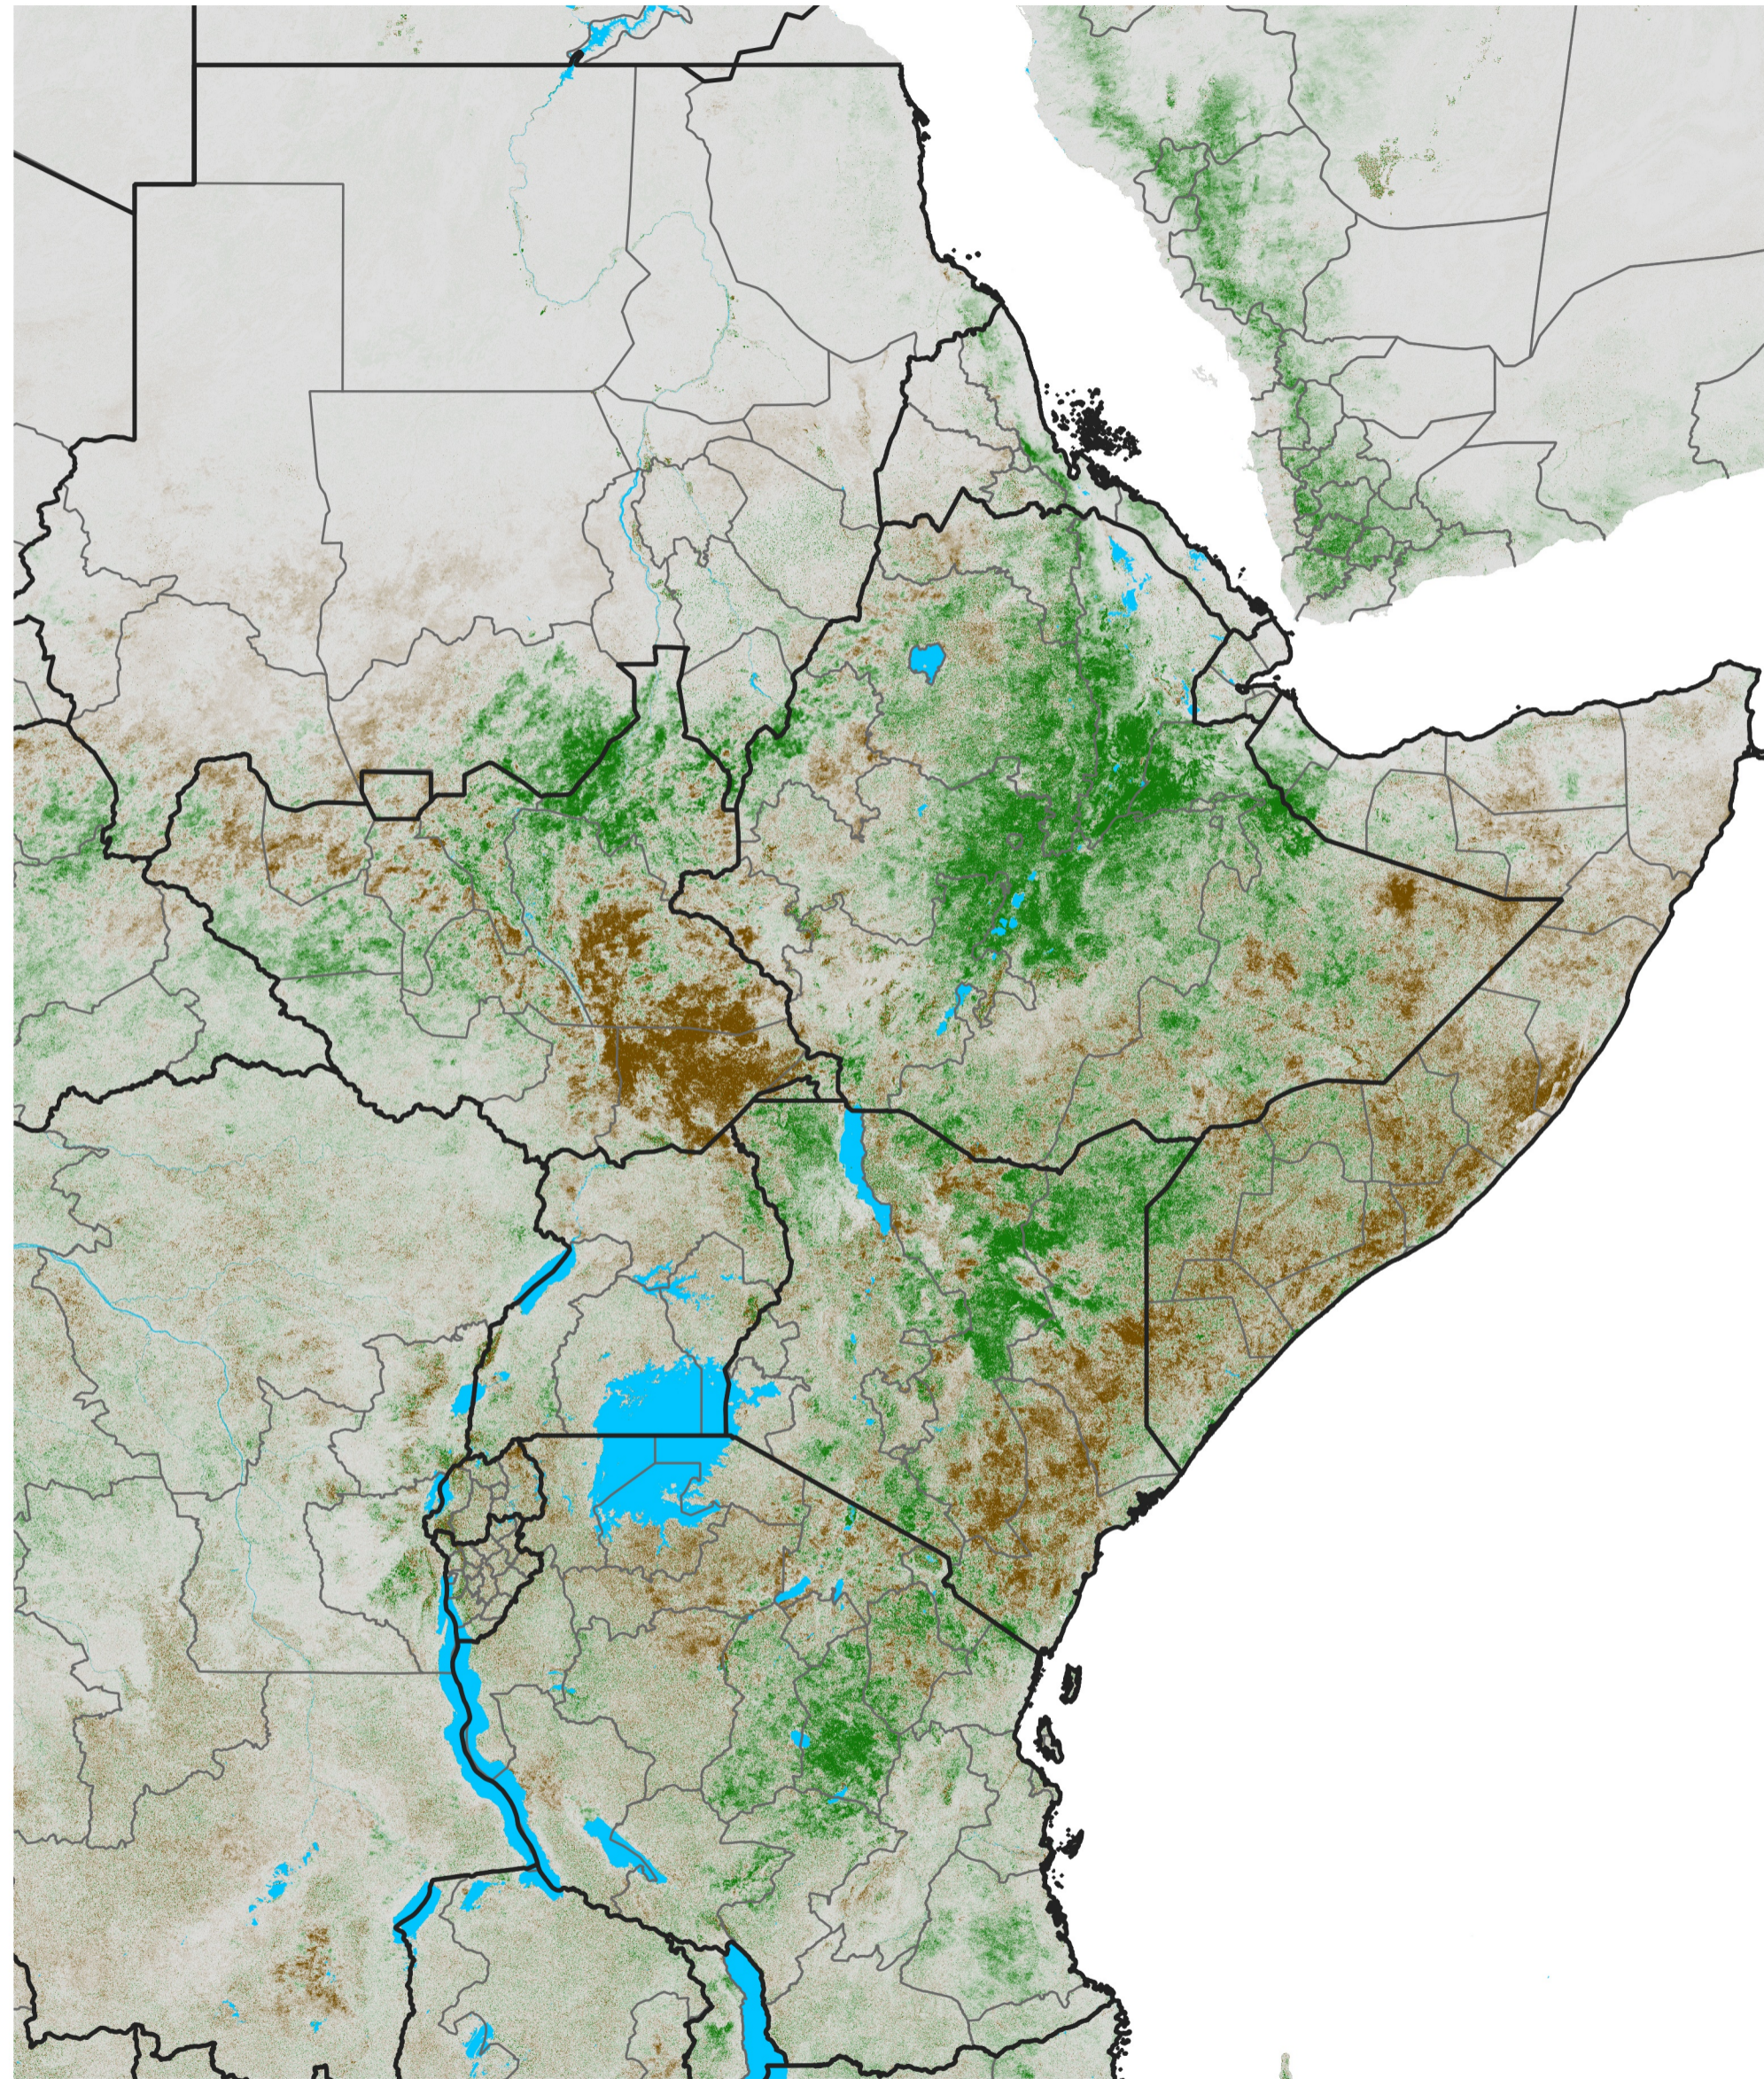

East Africa NDVI Difference

2016 minus 2015

Period 29 / May 16 - 25, 2016

NDVI Difference

< -0.3 -0.2 -0.1 -0.05 0.05 0.1 0.2 >0.3

Negative

No Difference

Positive