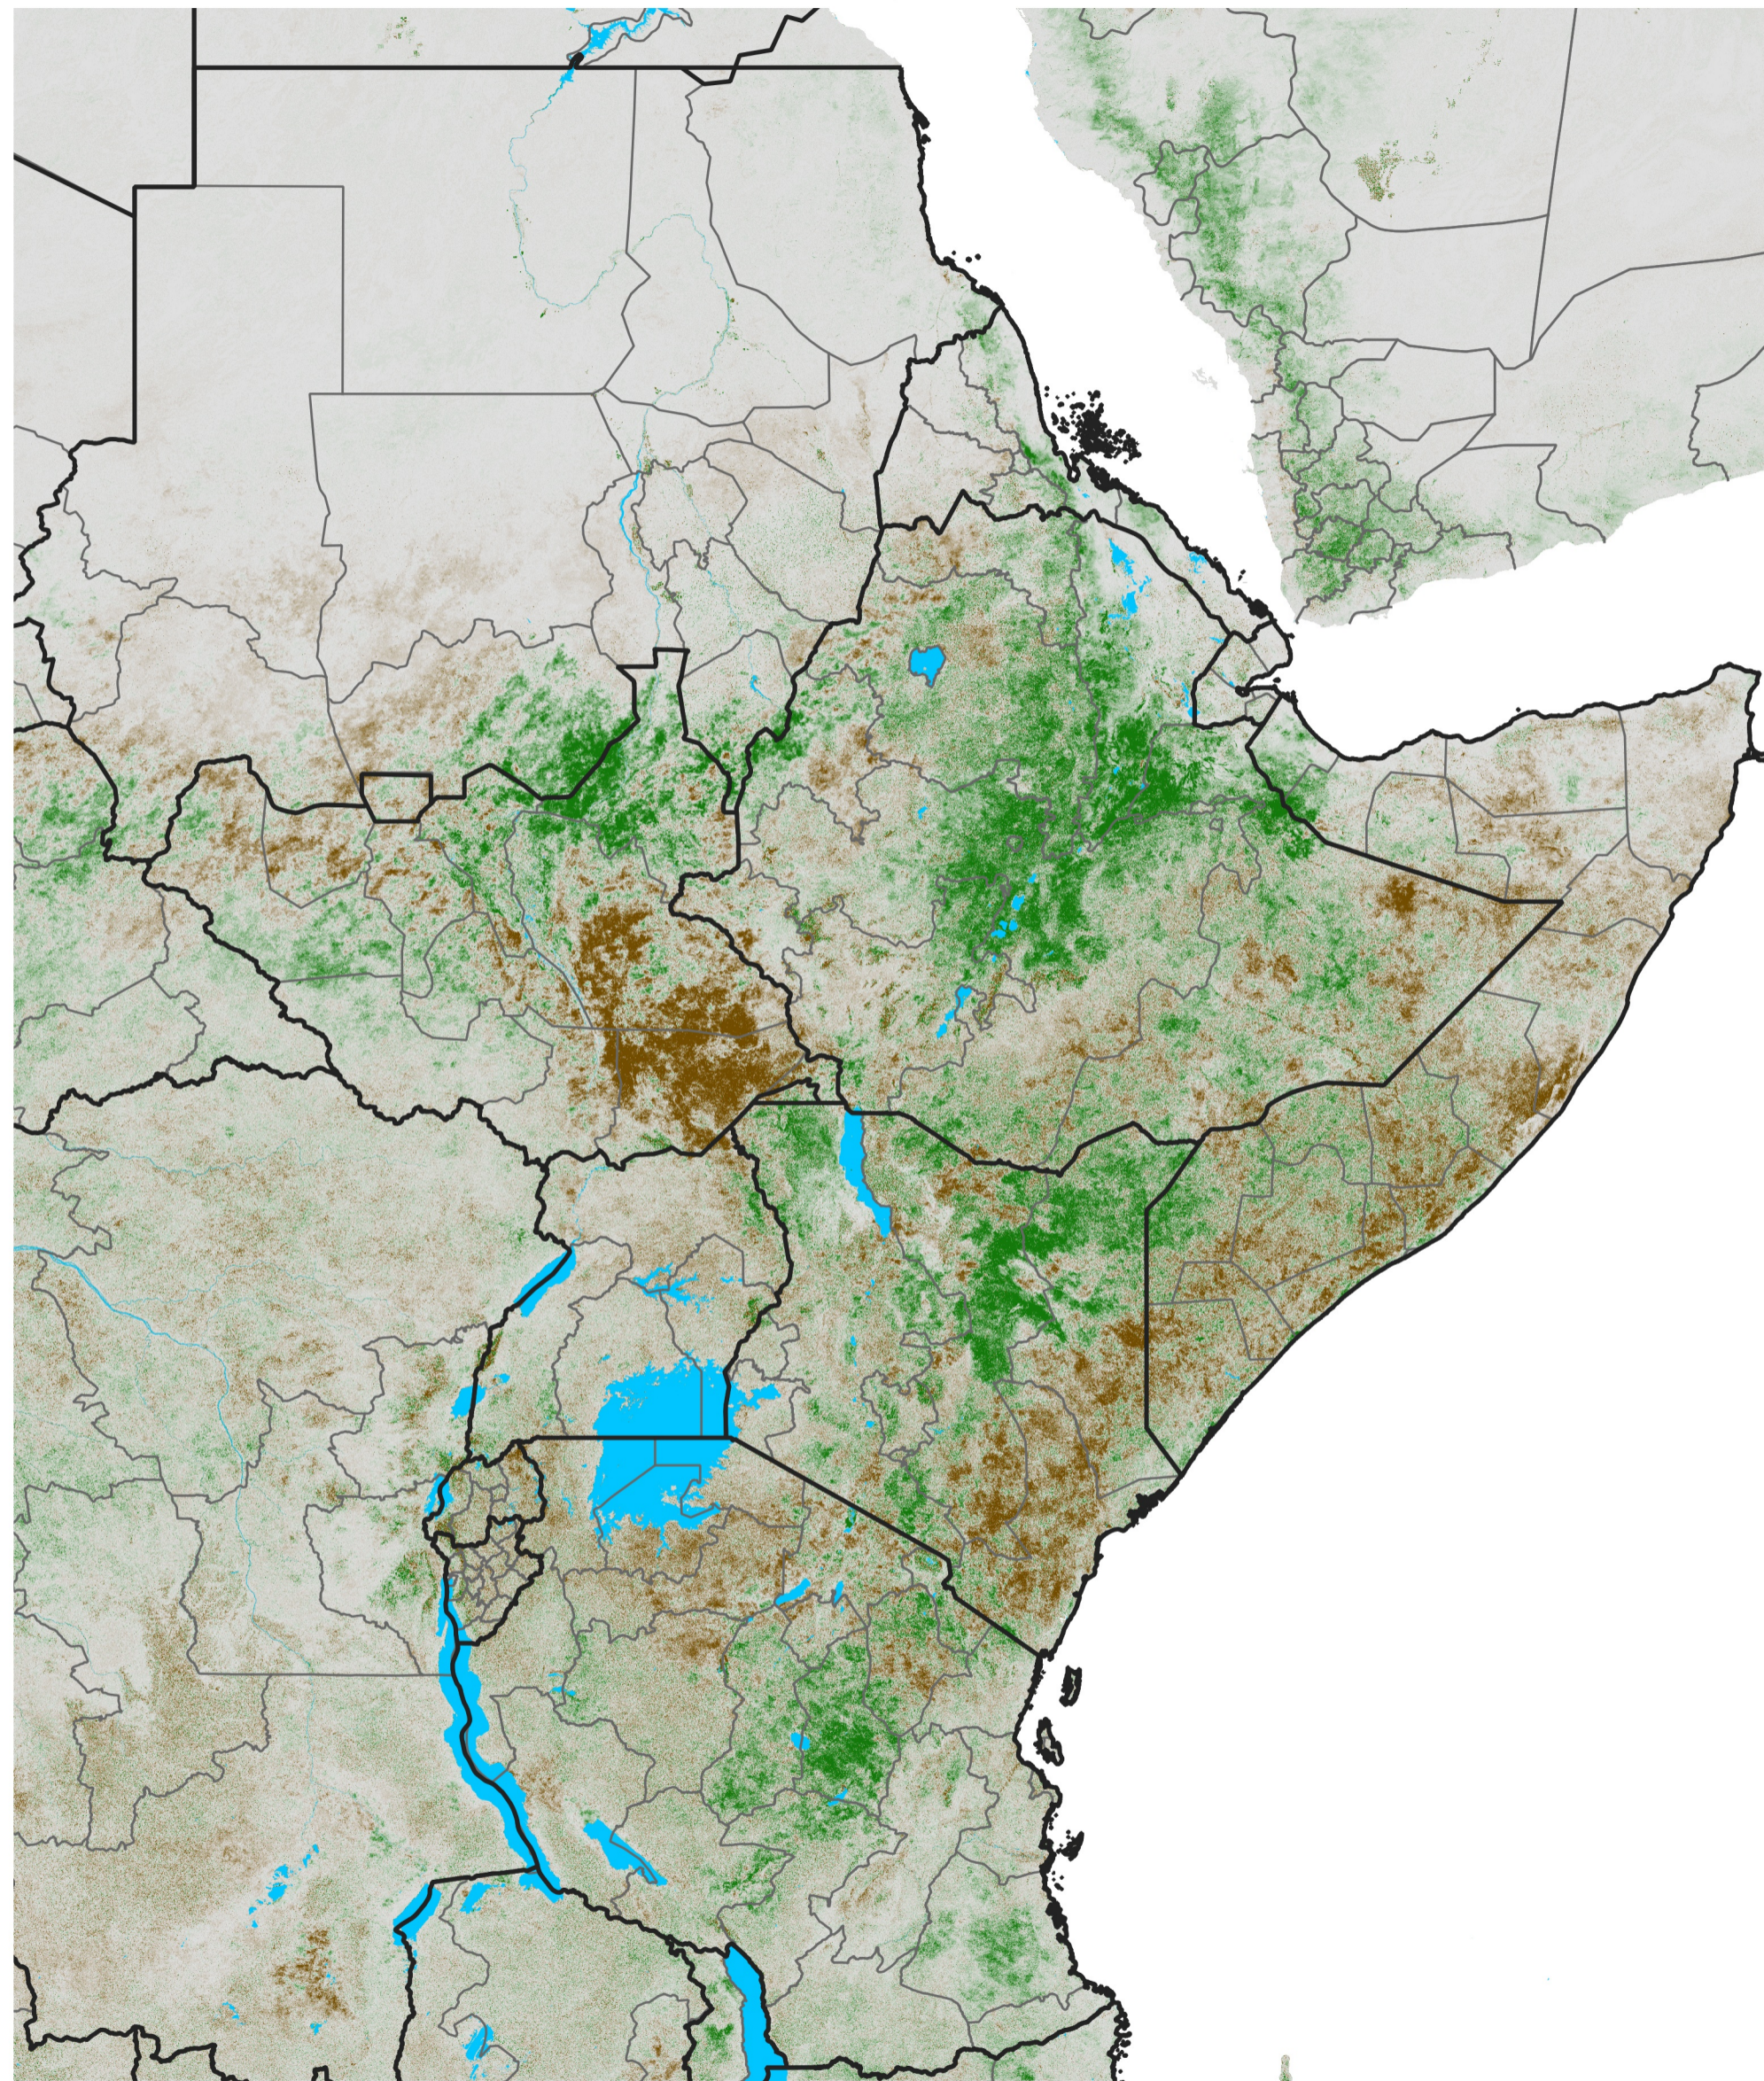

East Africa NDVI Difference

2016 minus 2015

Period 30 / May 21 - 31, 2016

NDVI Difference

< -0.3 -0.2 -0.1 -0.05 0.05 0.1 0.2 >0.3

Negative

No Difference

Positive