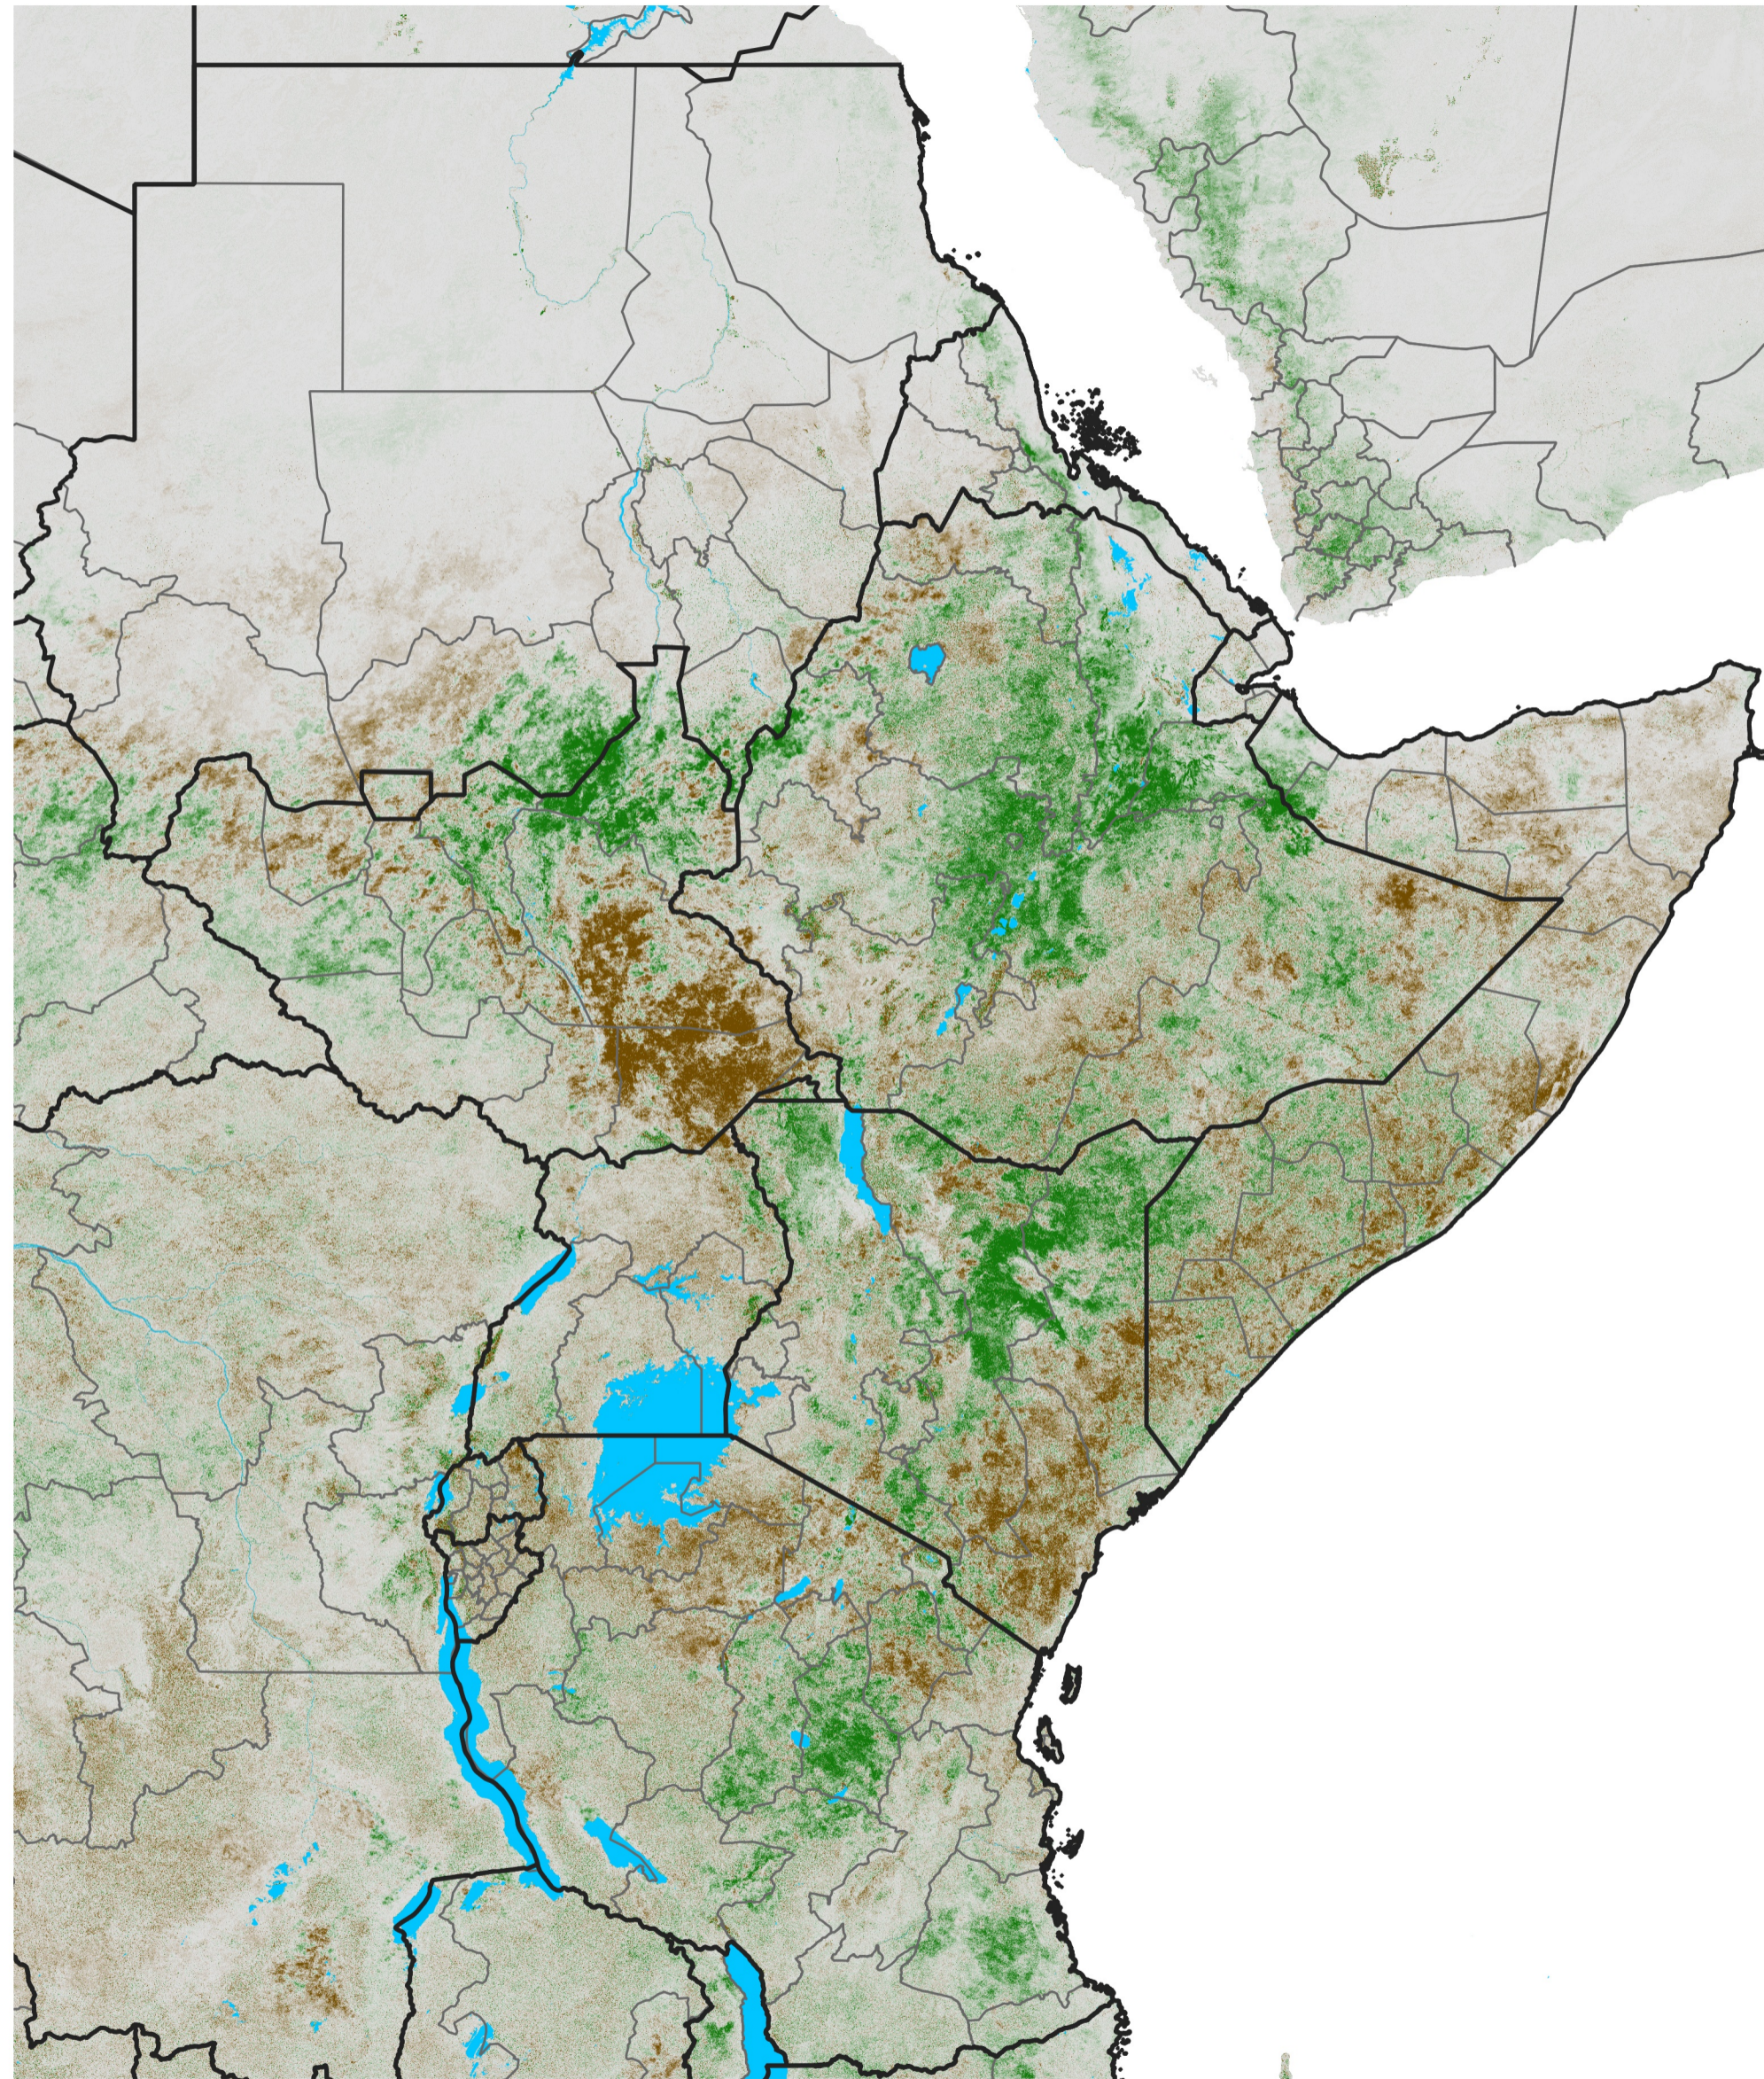

# East Africa NDVI Difference

2016 minus 2015

Period 31 / May 26 - Jun 05, 2016

## NDVI Difference

< -0.3   -0.2   -0.1   -0.05   0.05   0.1   0.2   >0.3

Negative

No Difference

Positive