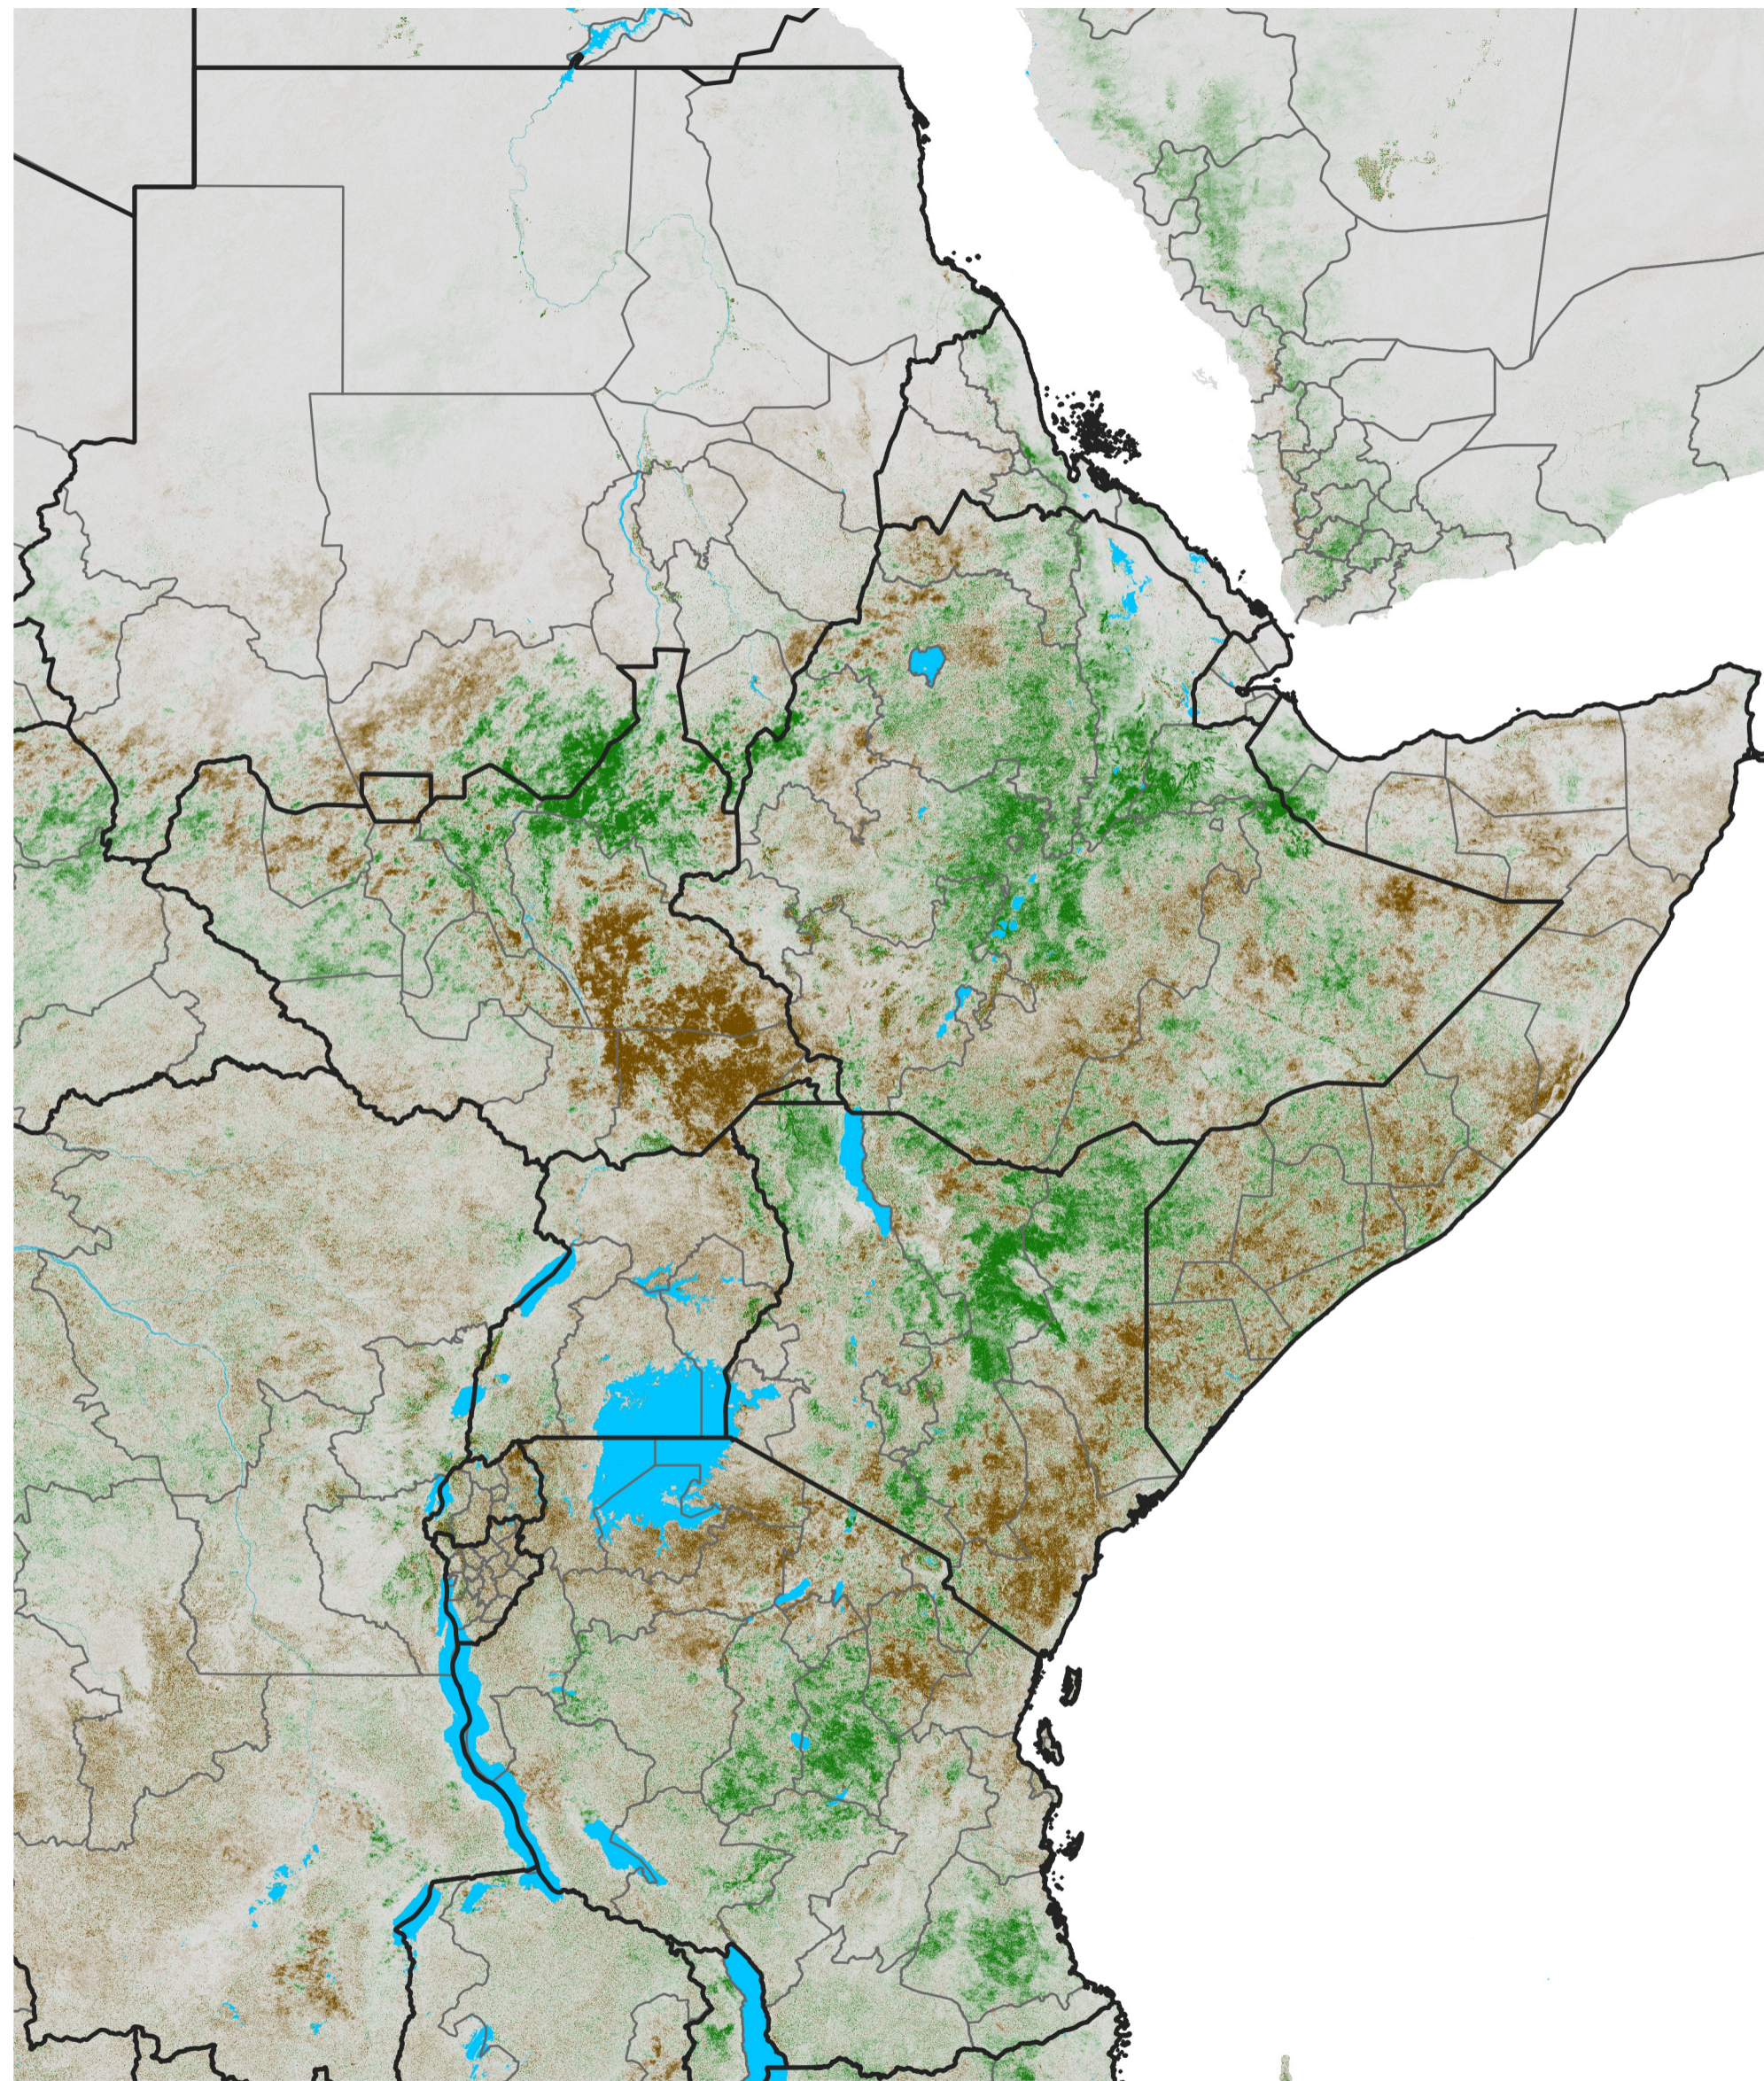

# East Africa NDVI Difference

2016 minus 2015

Period 32 / Jun 01 - 10, 2016

## NDVI Difference

< -0.3   -0.2   -0.1   -0.05   0.05   0.1   0.2   >0.3

Negative

No Difference

Positive