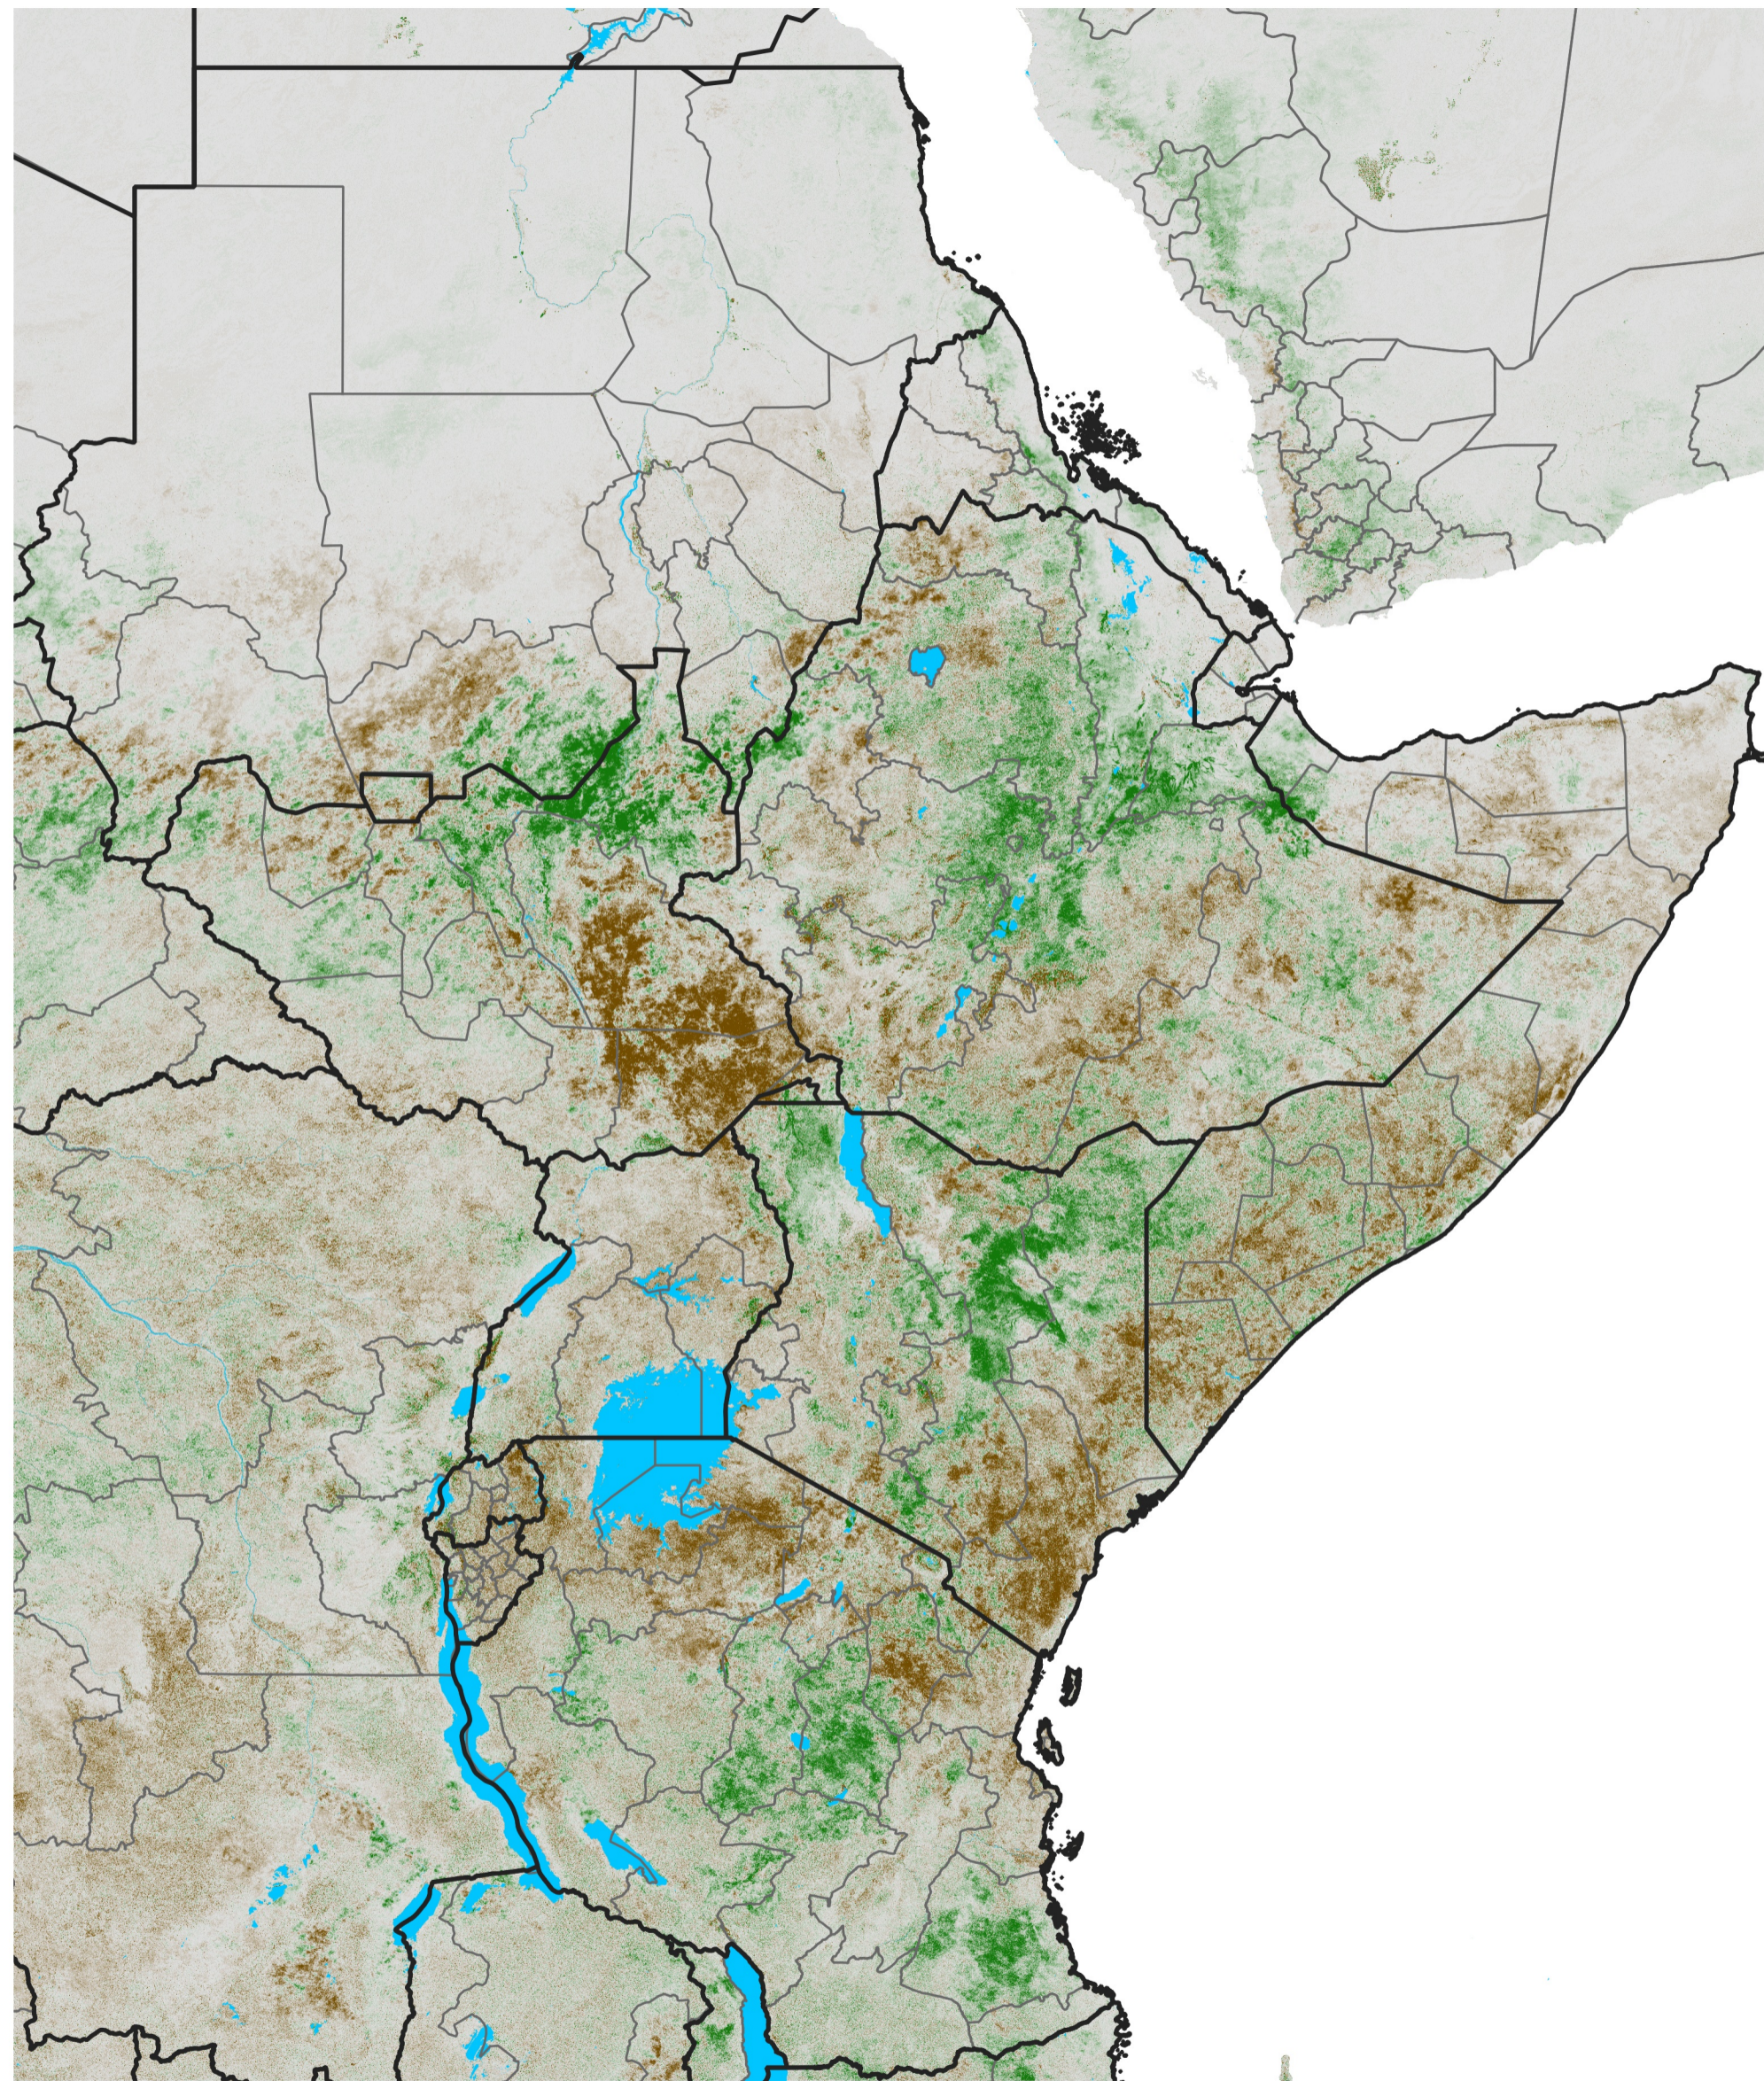

East Africa NDVI Difference

2016 minus 2015

Period 33 / Jun 06 - 15, 2016

NDVI Difference

< -0.3 -0.2 -0.1 -0.05 0.05 0.1 0.2 >0.3

Negative

No Difference

Positive