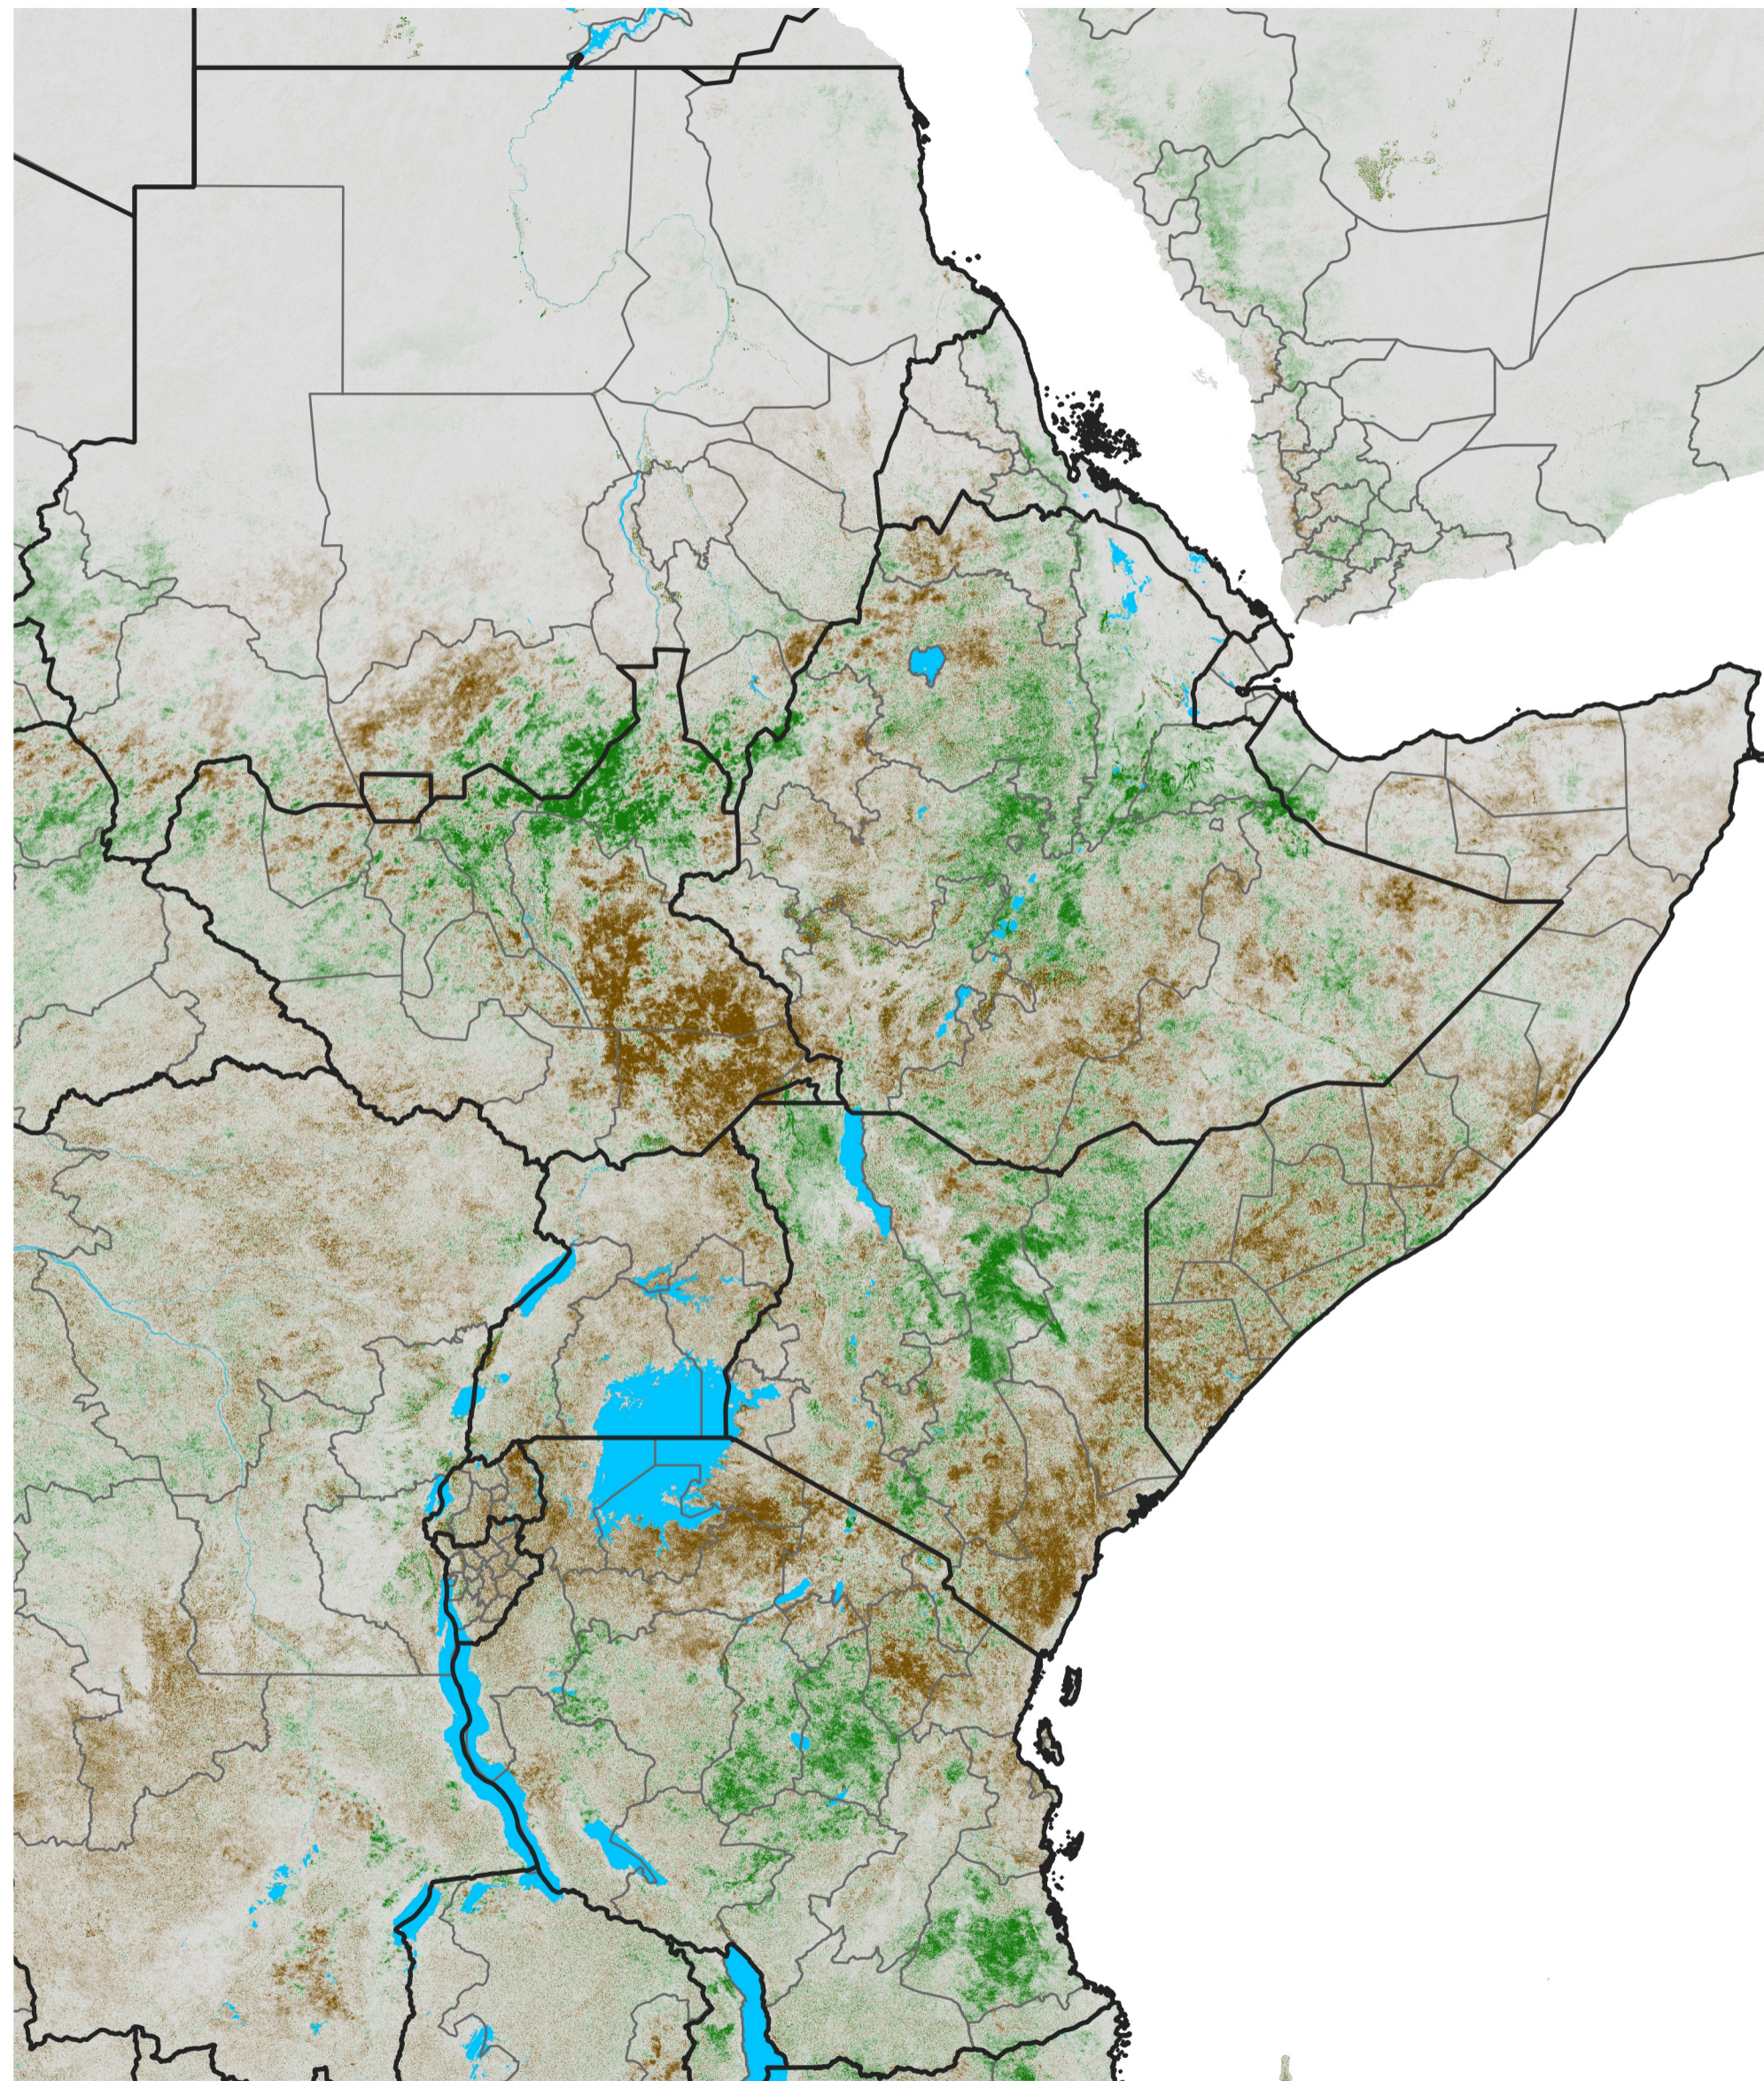

East Africa NDVI Difference

2016 minus 2015

Period 34 / Jun 11 - 20, 2016

NDVI Difference

< -0.3 -0.2 -0.1 -0.05 0.05 0.1 0.2 >0.3

Negative

No Difference

Positive