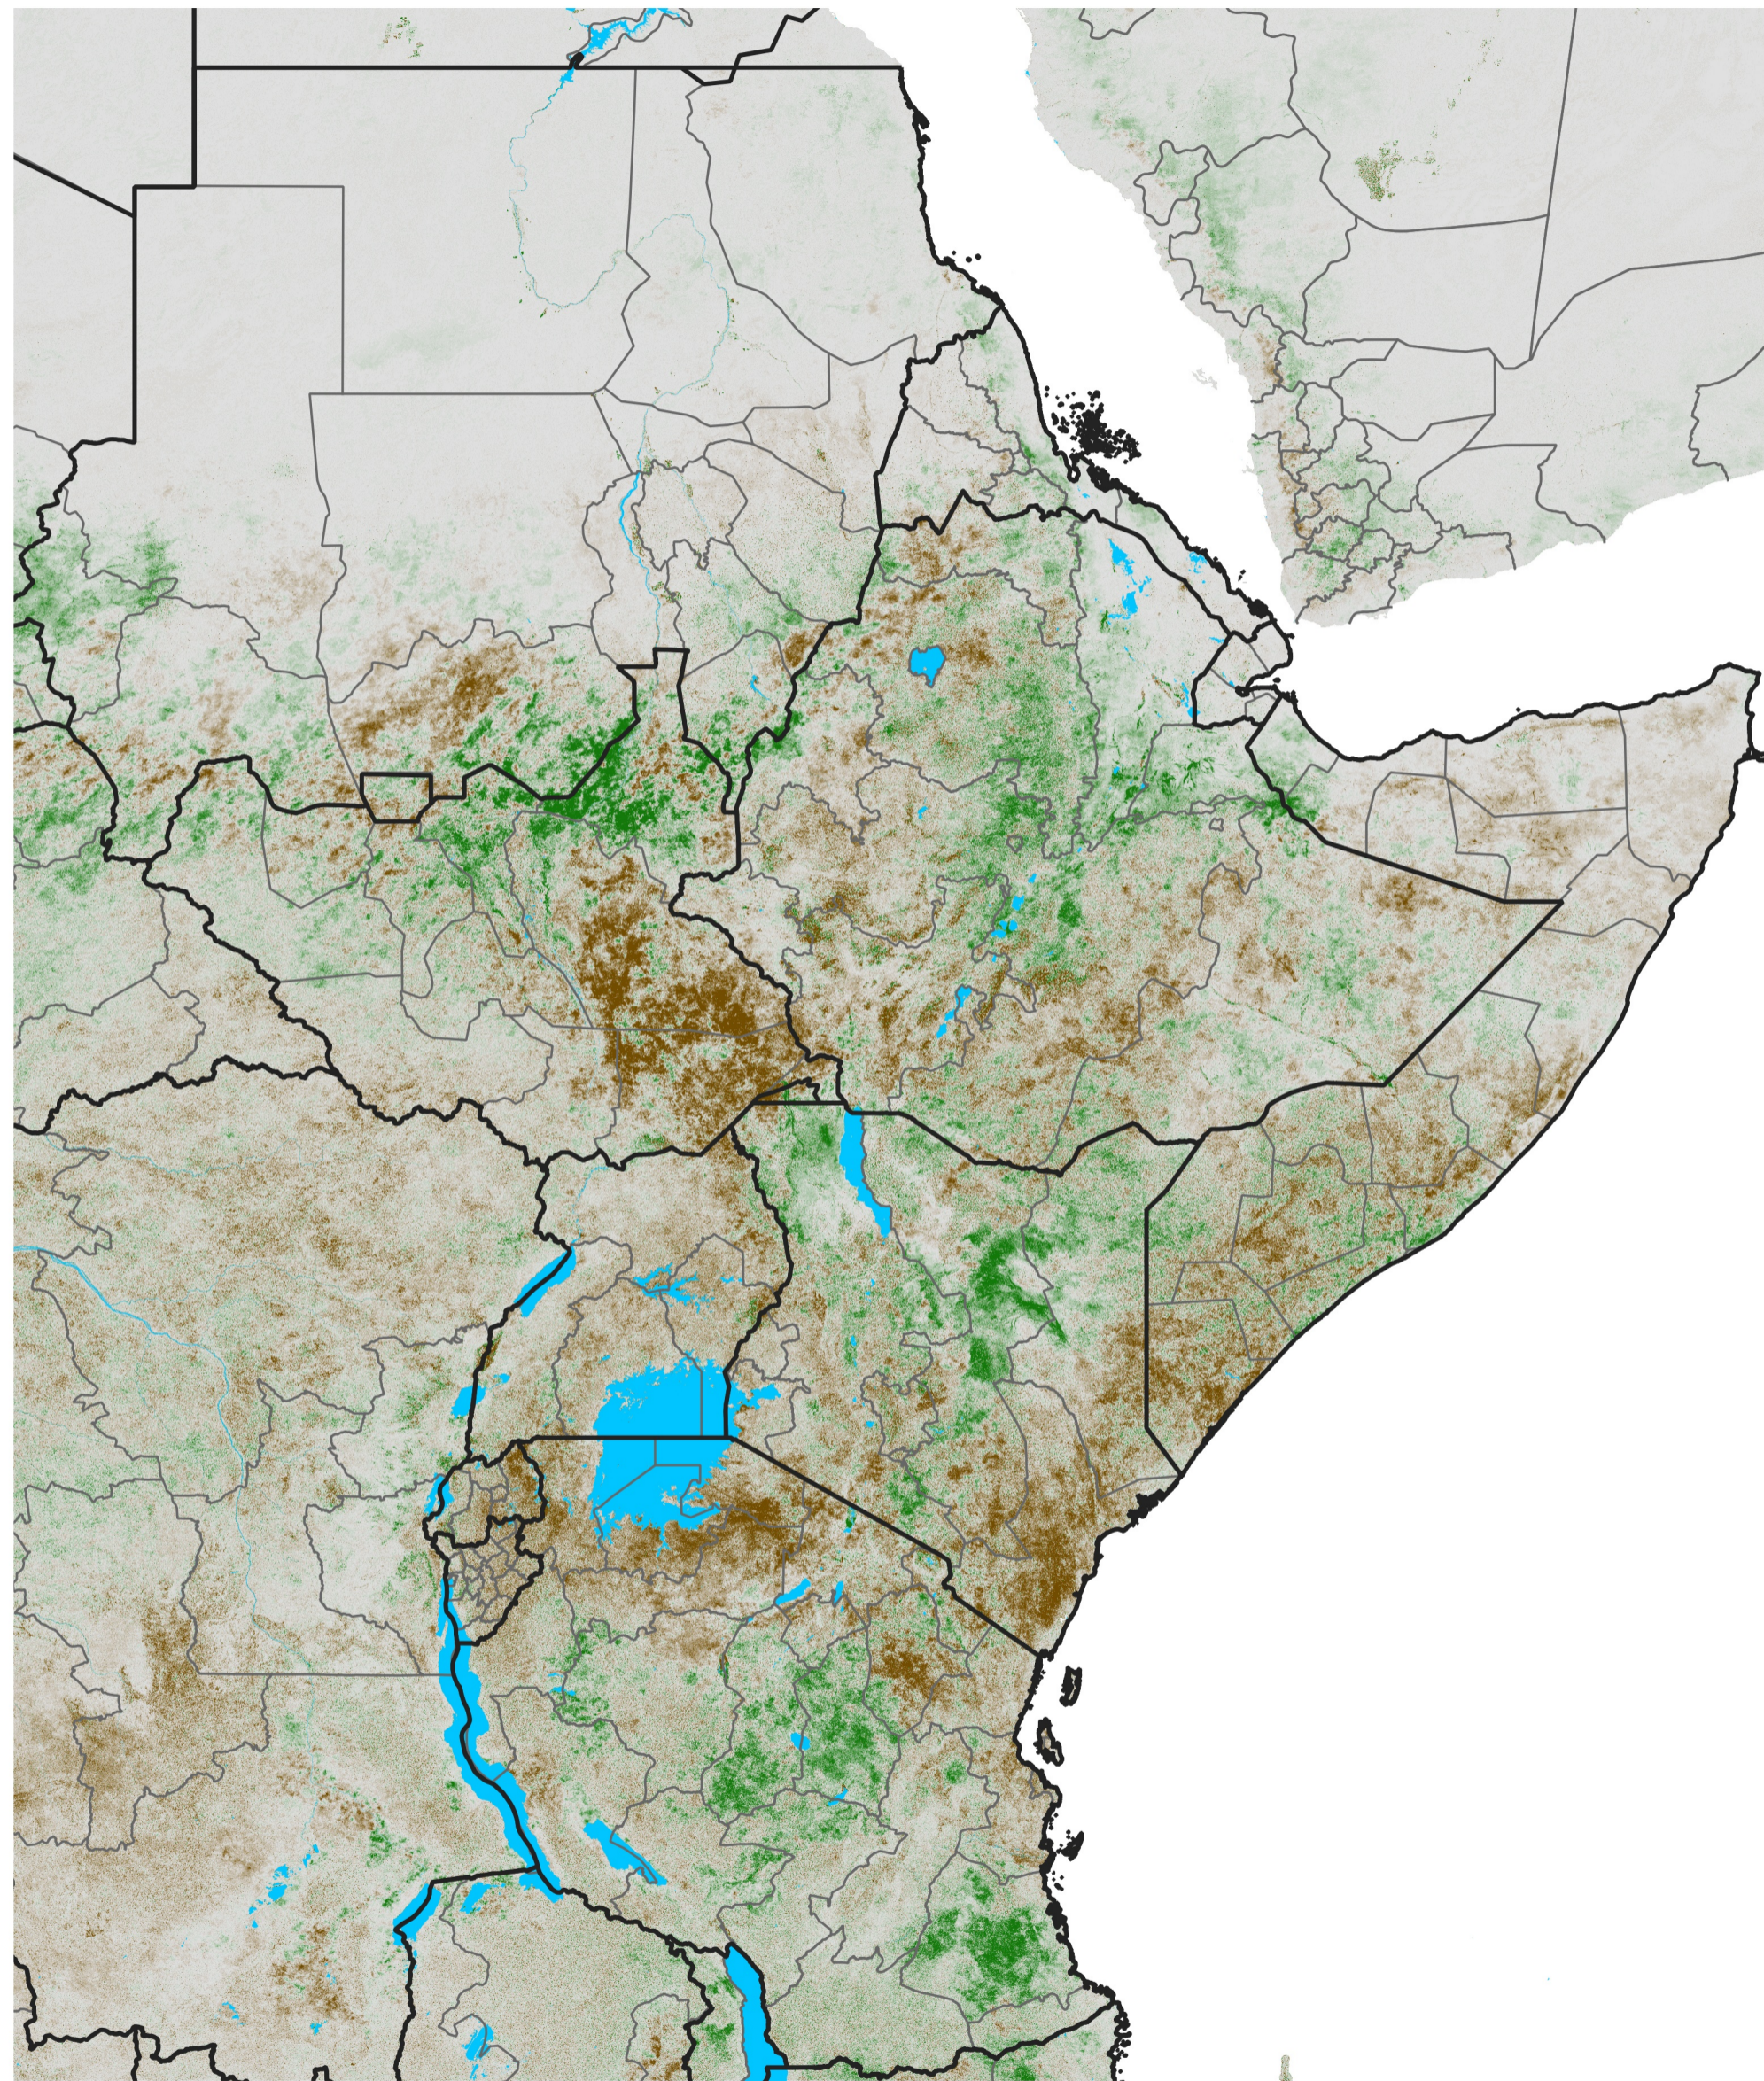

# East Africa NDVI Difference

2016 minus 2015

Period 35 / Jun 16 - 25, 2016

## NDVI Difference

< -0.3   -0.2   -0.1   -0.05   0.05   0.1   0.2   >0.3

Negative

No Difference

Positive