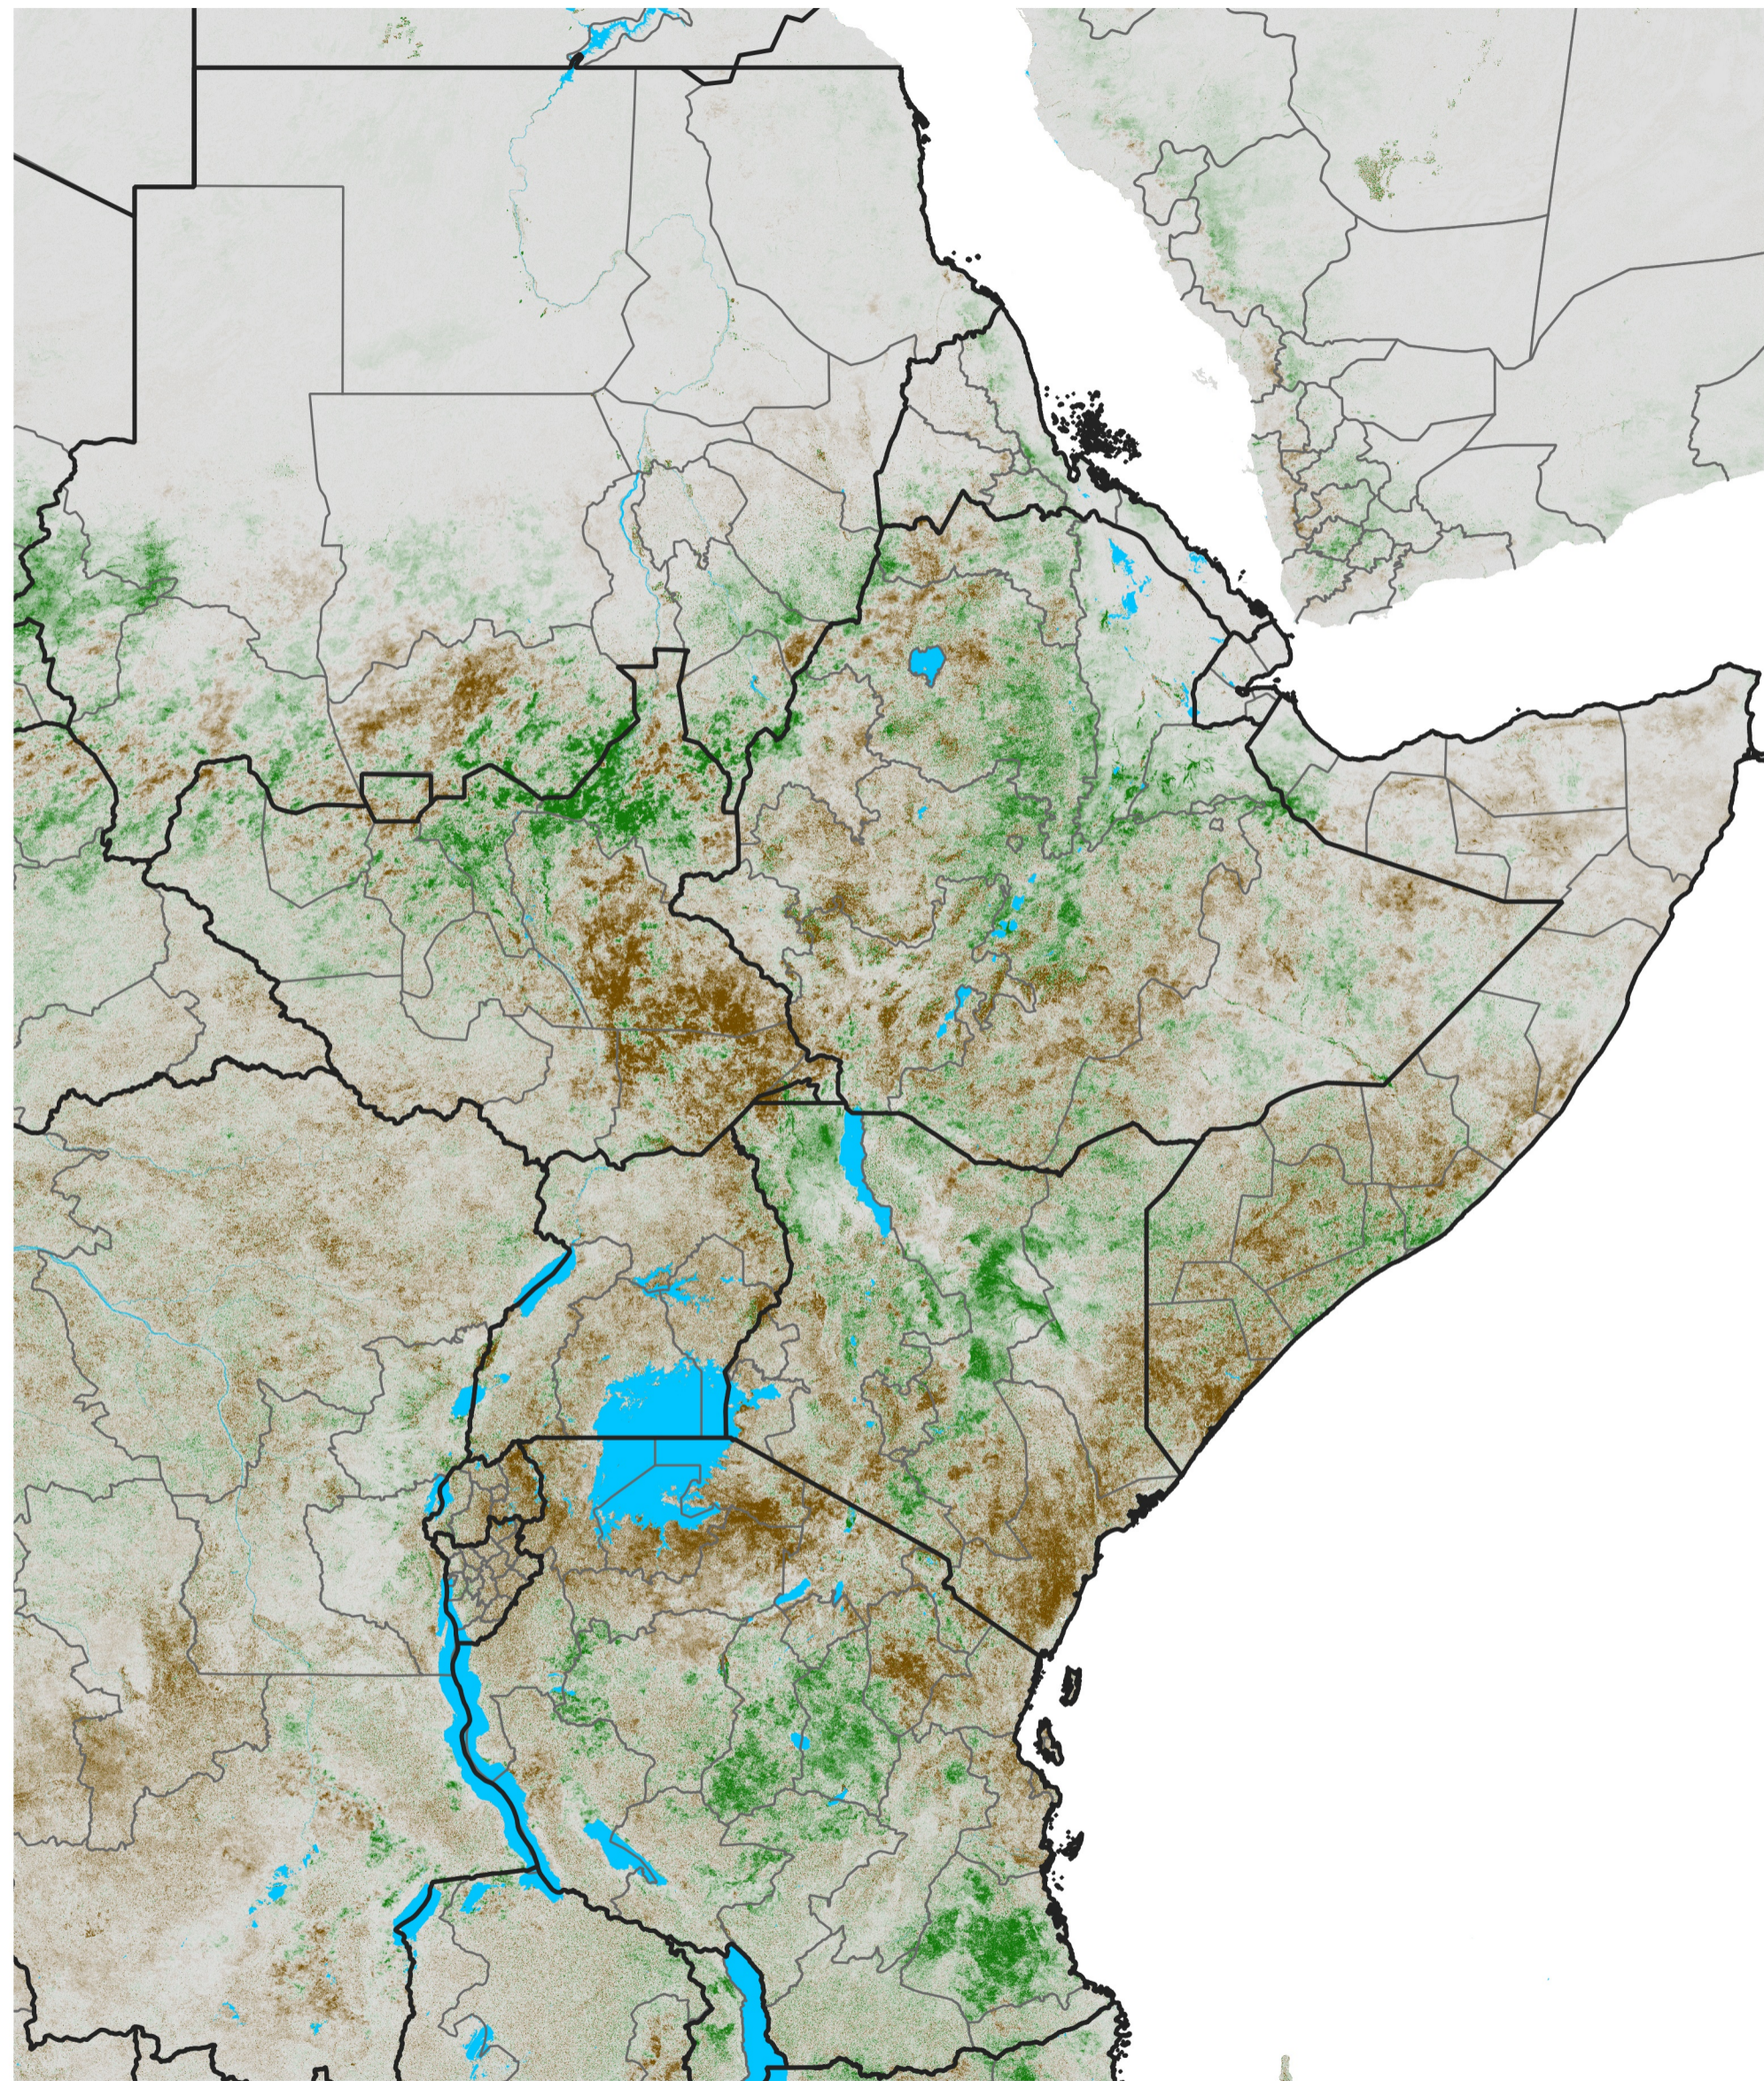

East Africa NDVI Difference

2016 minus 2015

Period 36 / Jun 21 - 30, 2016

NDVI Difference

< -0.3 -0.2 -0.1 -0.05 0.05 0.1 0.2 >0.3

Negative

No Difference

Positive