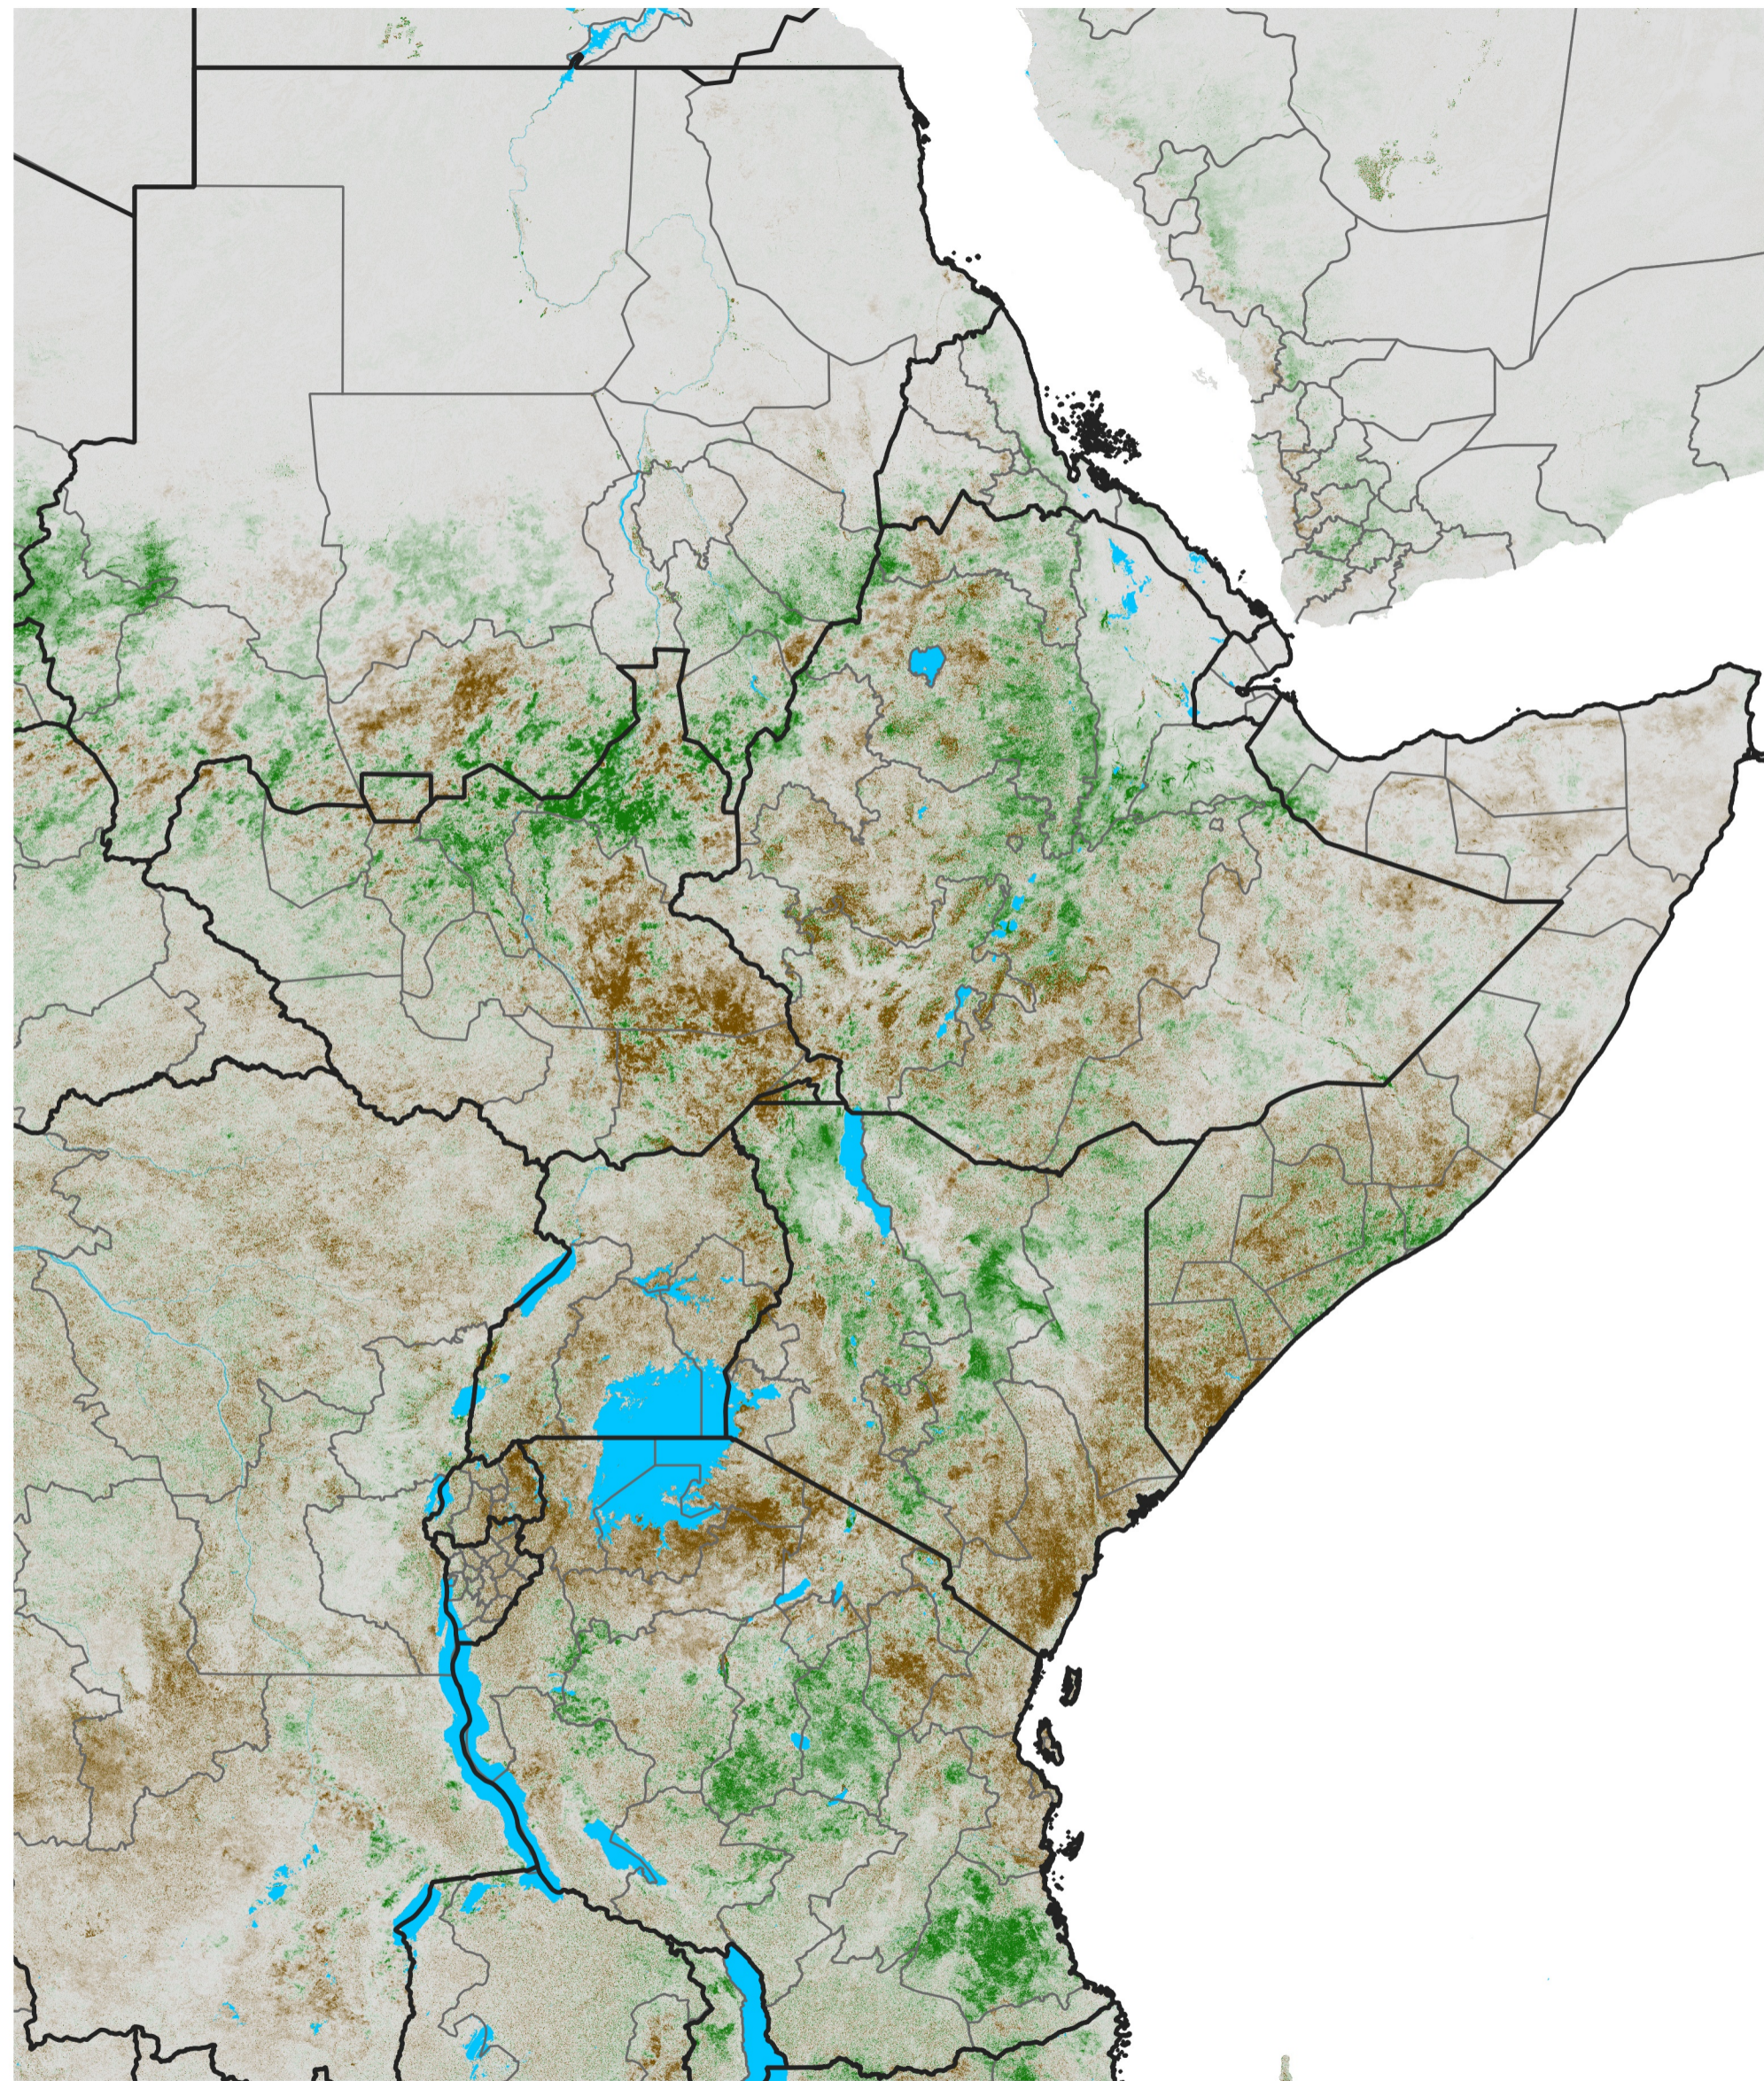

East Africa NDVI Difference

2016 minus 2015

Period 37 / Jun 26 - Jul 05, 2016

NDVI Difference

< -0.3 -0.2 -0.1 -0.05 0.05 0.1 0.2 >0.3

Negative

No Difference

Positive