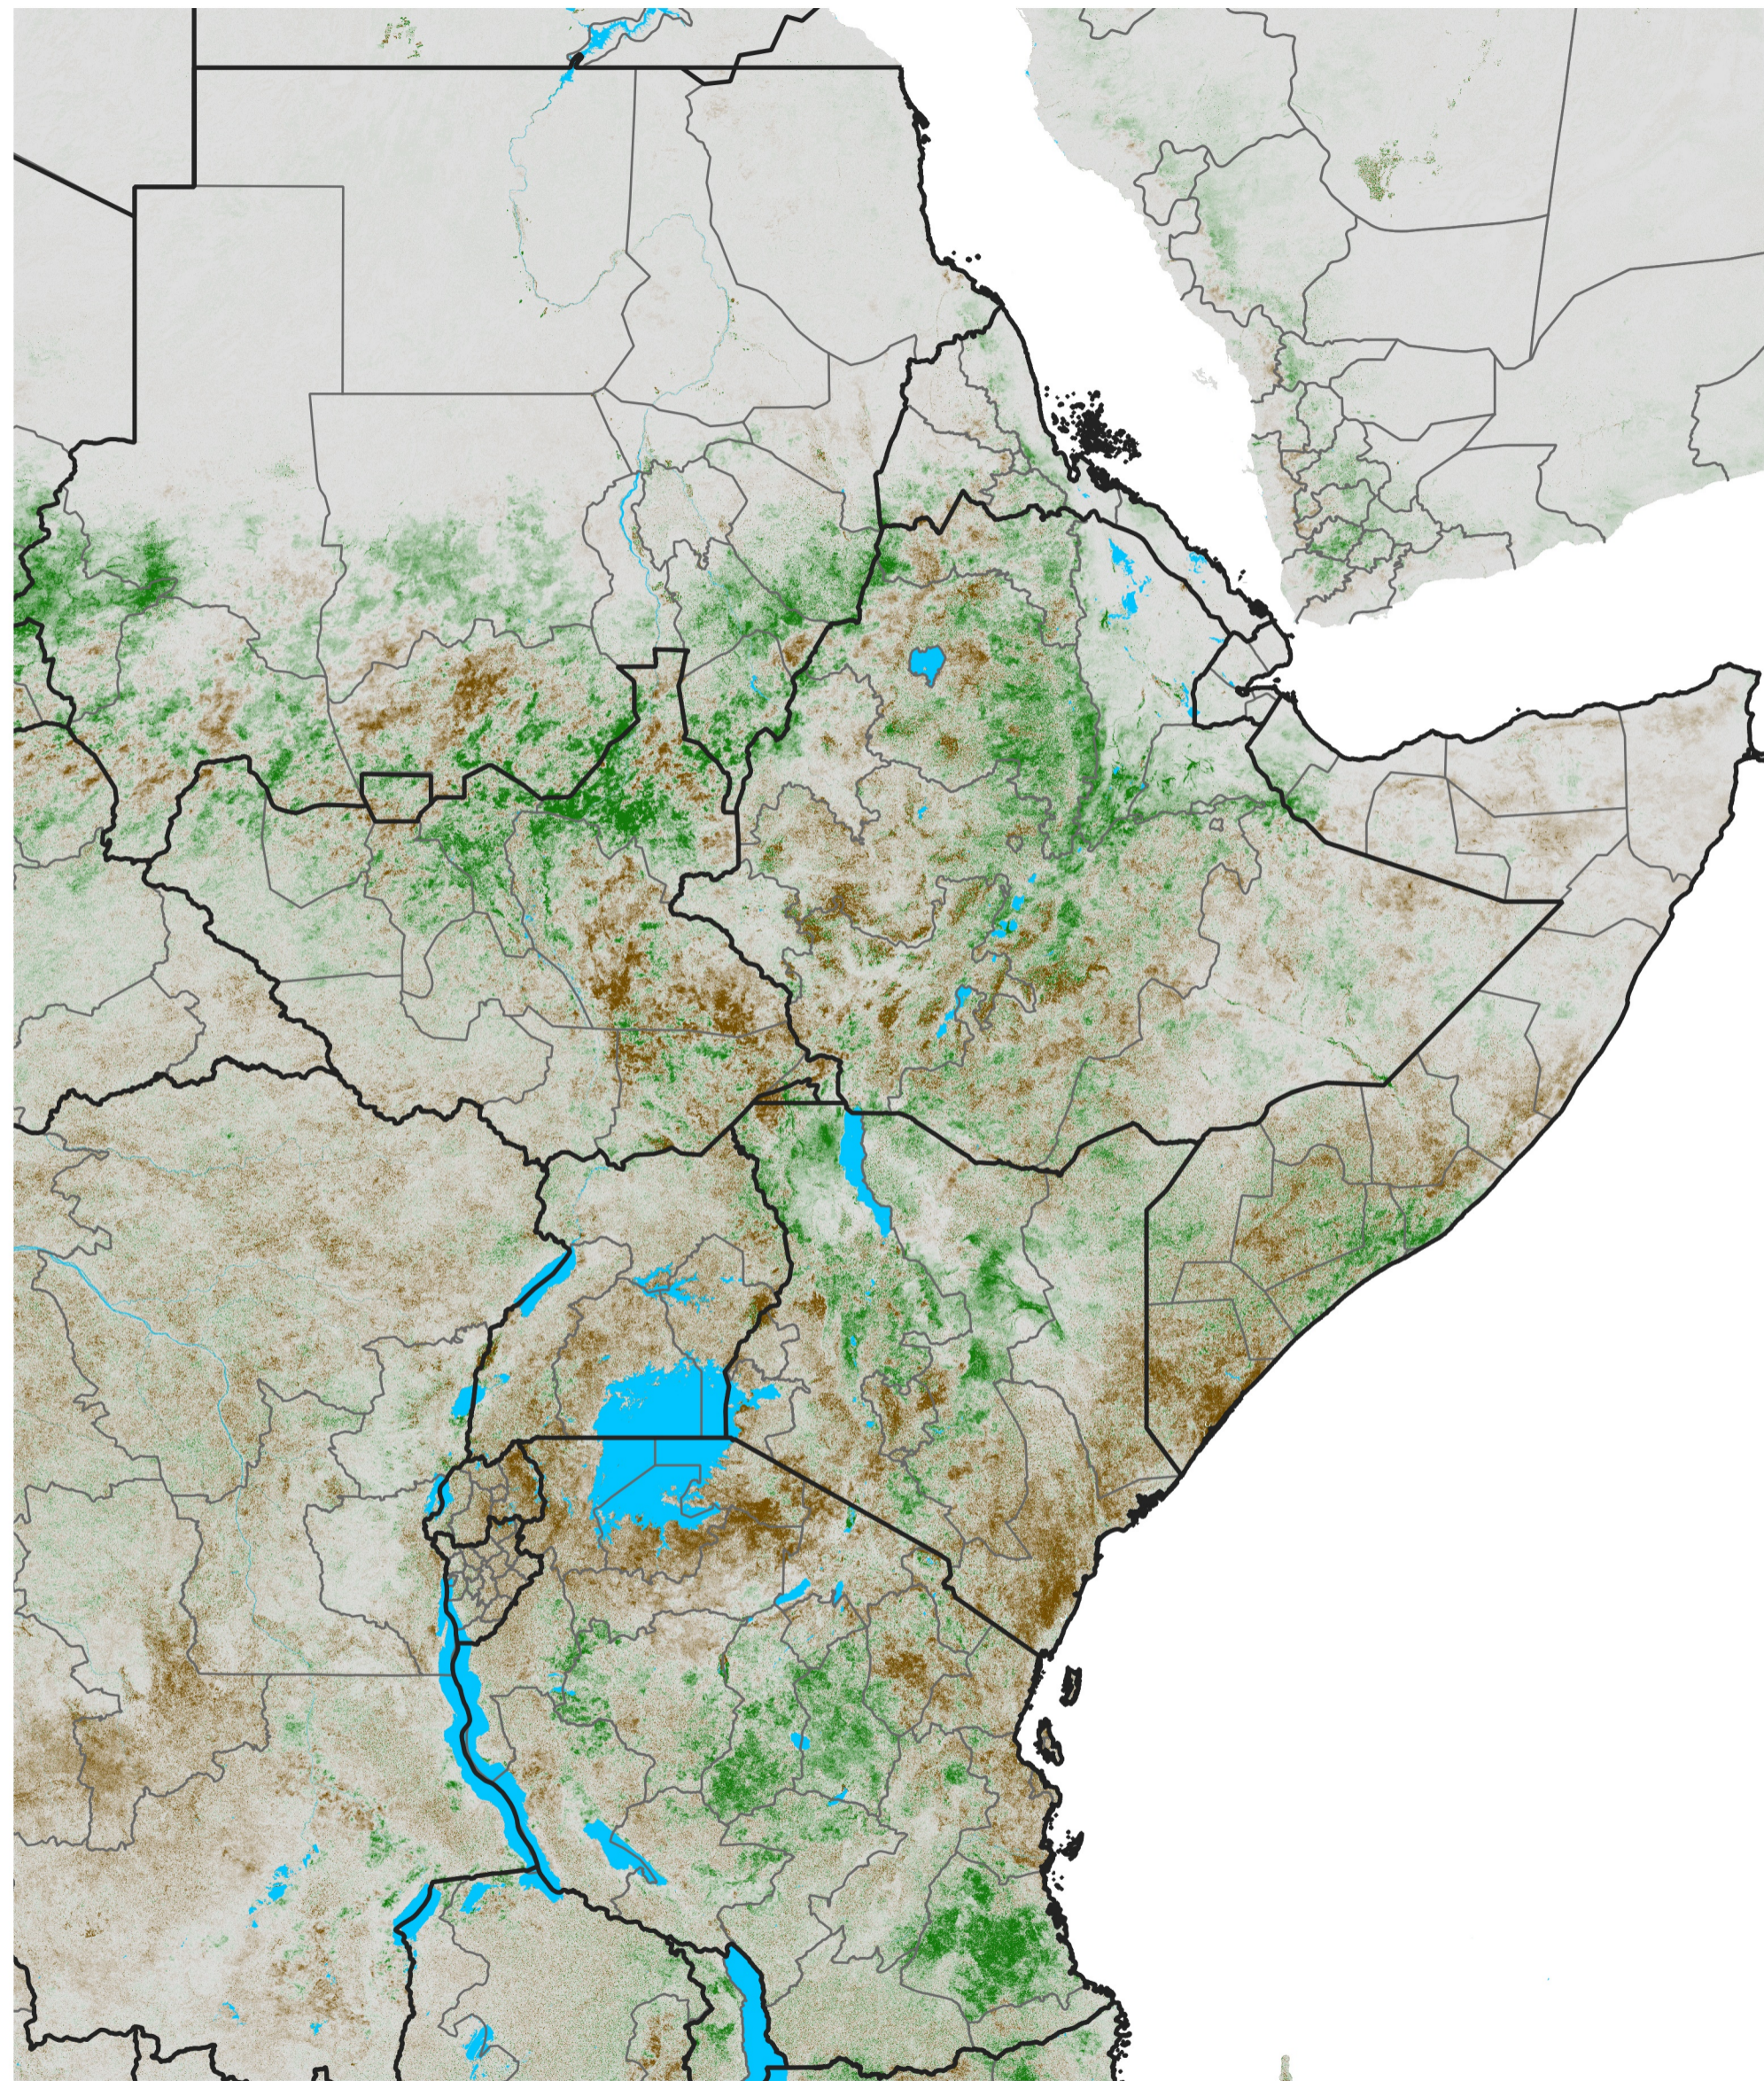

East Africa NDVI Difference

2016 minus 2015

Period 38 / Jul 01 - 10, 2016

NDVI Difference

< -0.3 -0.2 -0.1 -0.05 0.05 0.1 0.2 >0.3

Negative

No Difference

Positive