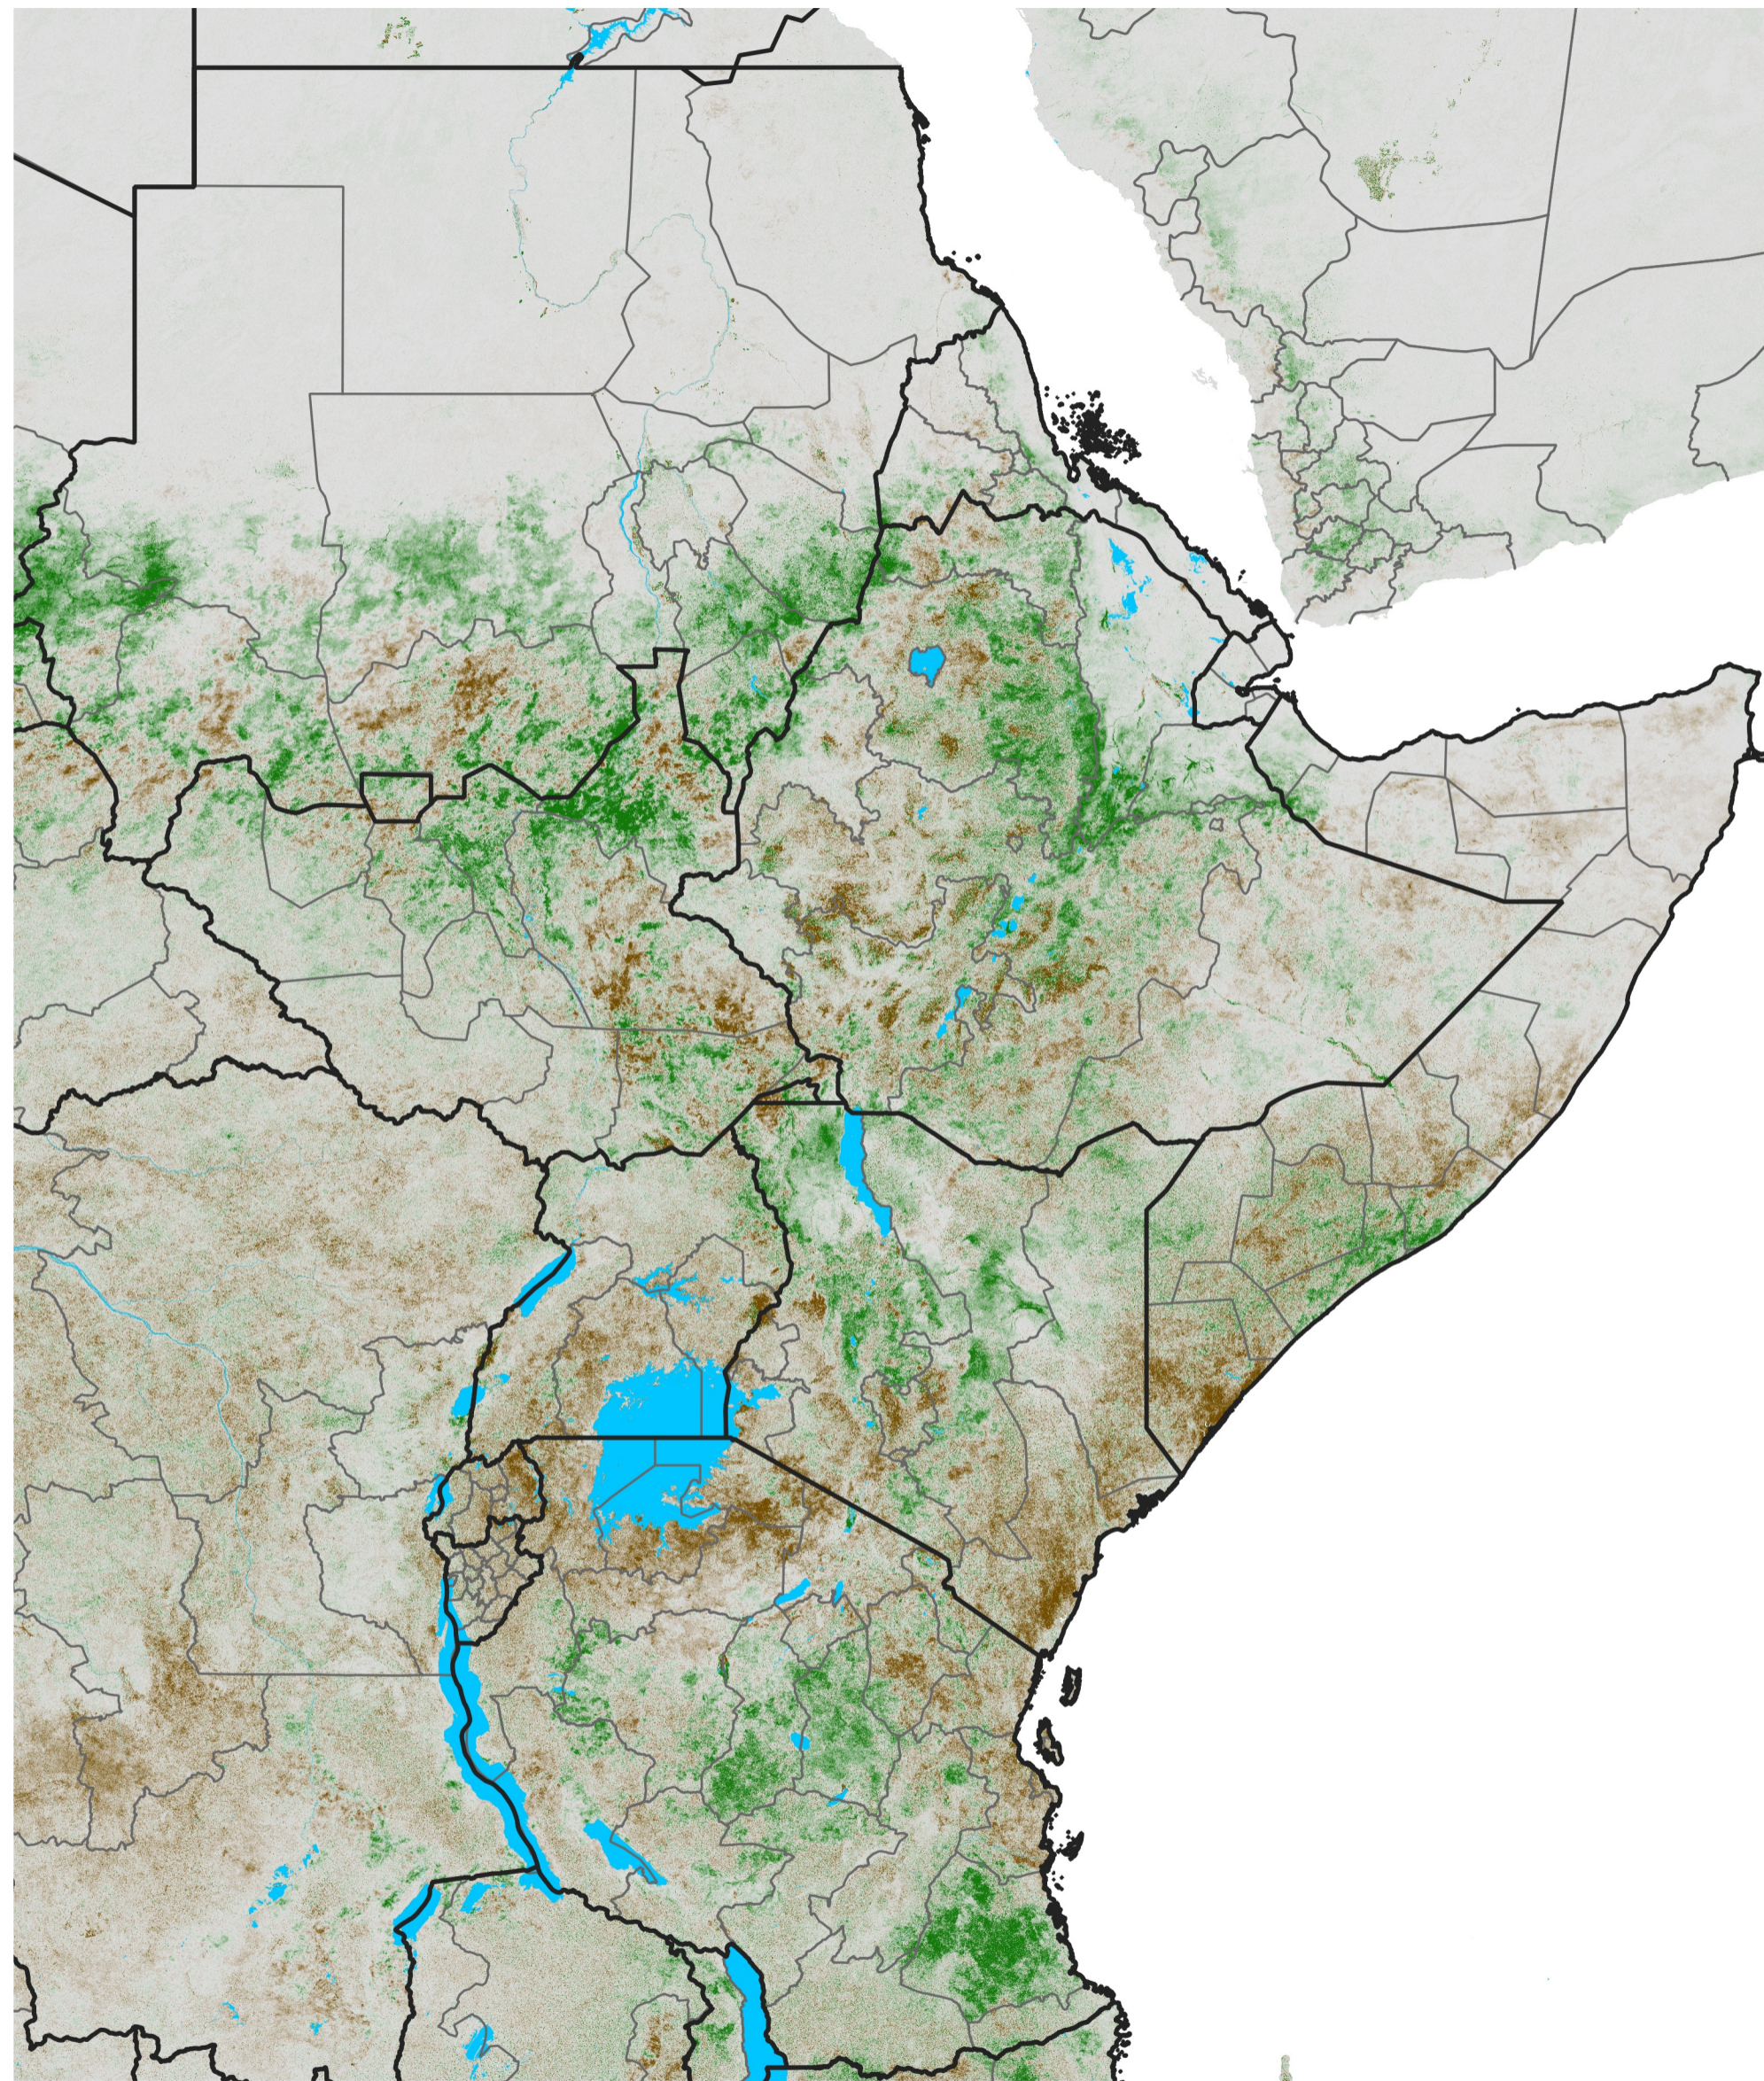

East Africa NDVI Difference

2016 minus 2015

Period 39 / Jul 06 - 15, 2016

NDVI Difference

< -0.3 -0.2 -0.1 -0.05 0.05 0.1 0.2 >0.3

Negative

No Difference

Positive