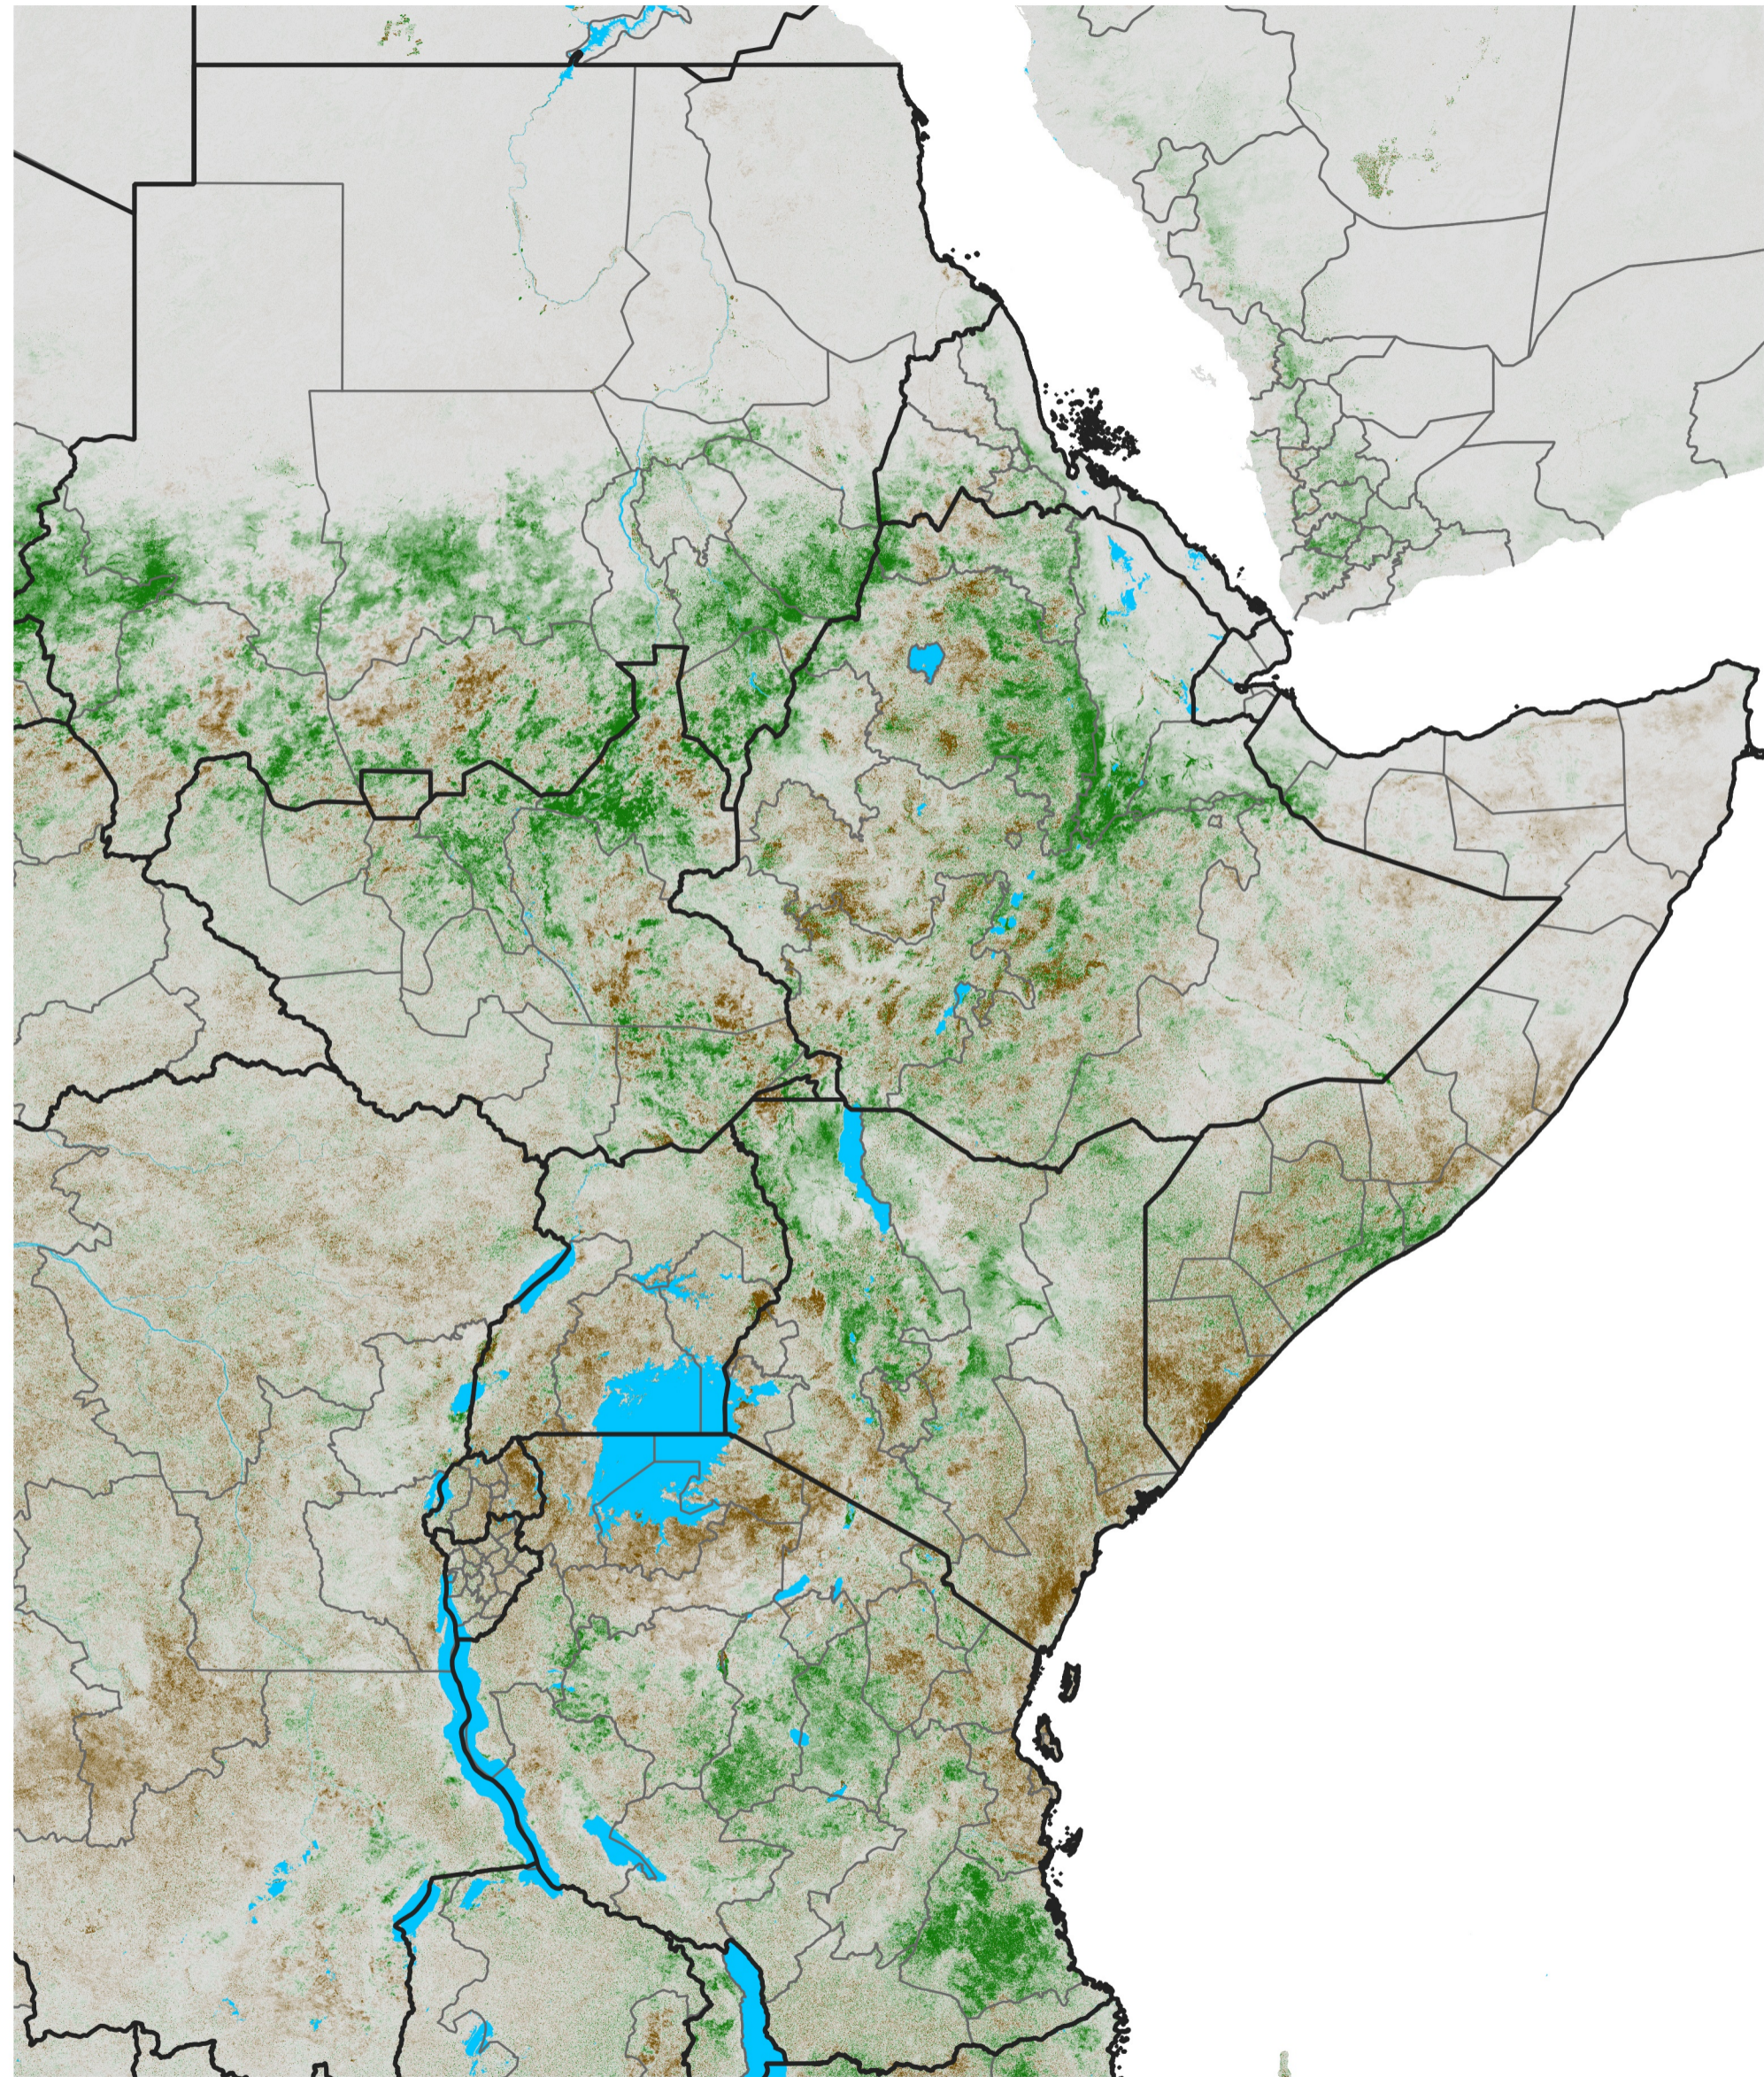

East Africa NDVI Difference

2016 minus 2015

Period 40 / Jul 11 - 20, 2016

NDVI Difference

< -0.3 -0.2 -0.1 -0.05 0.05 0.1 0.2 > 0.3

Negative

No Difference

Positive