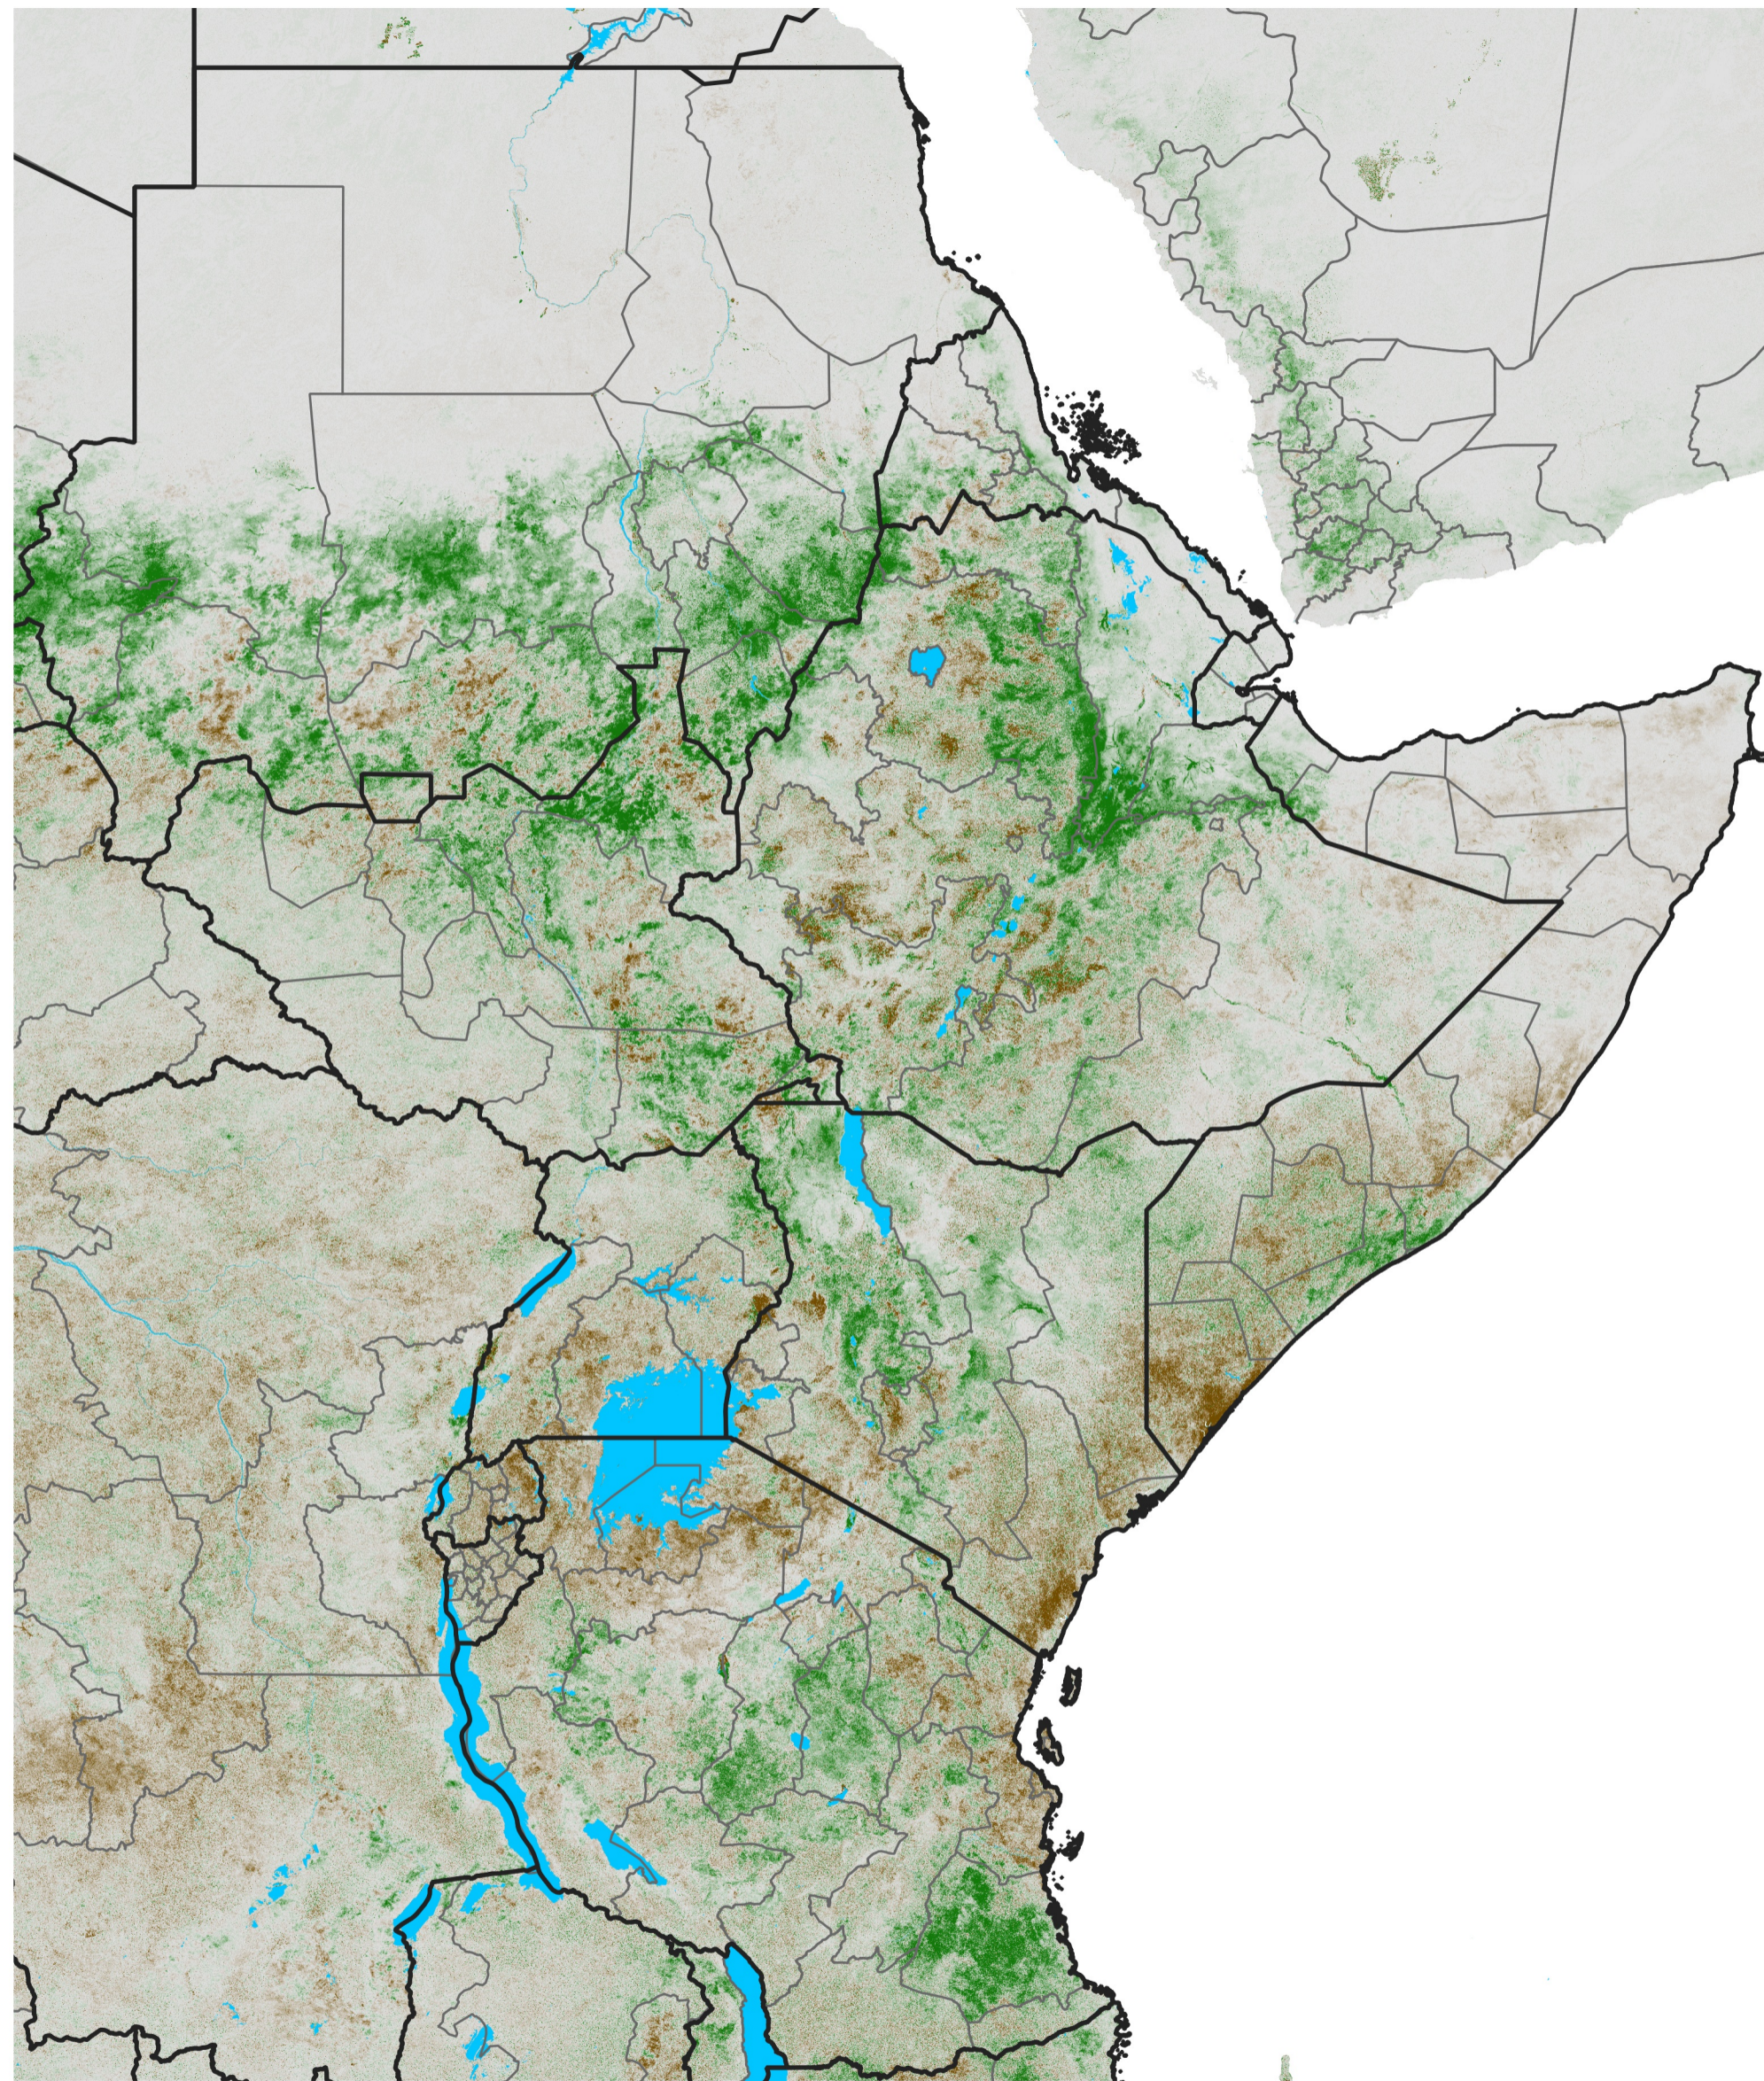

# East Africa NDVI Difference

2016 minus 2015

Period 41 / Jul 16 - 25, 2016

## NDVI Difference

< -0.3   -0.2   -0.1   -0.05   0.05   0.1   0.2   >0.3

Negative

No Difference

Positive