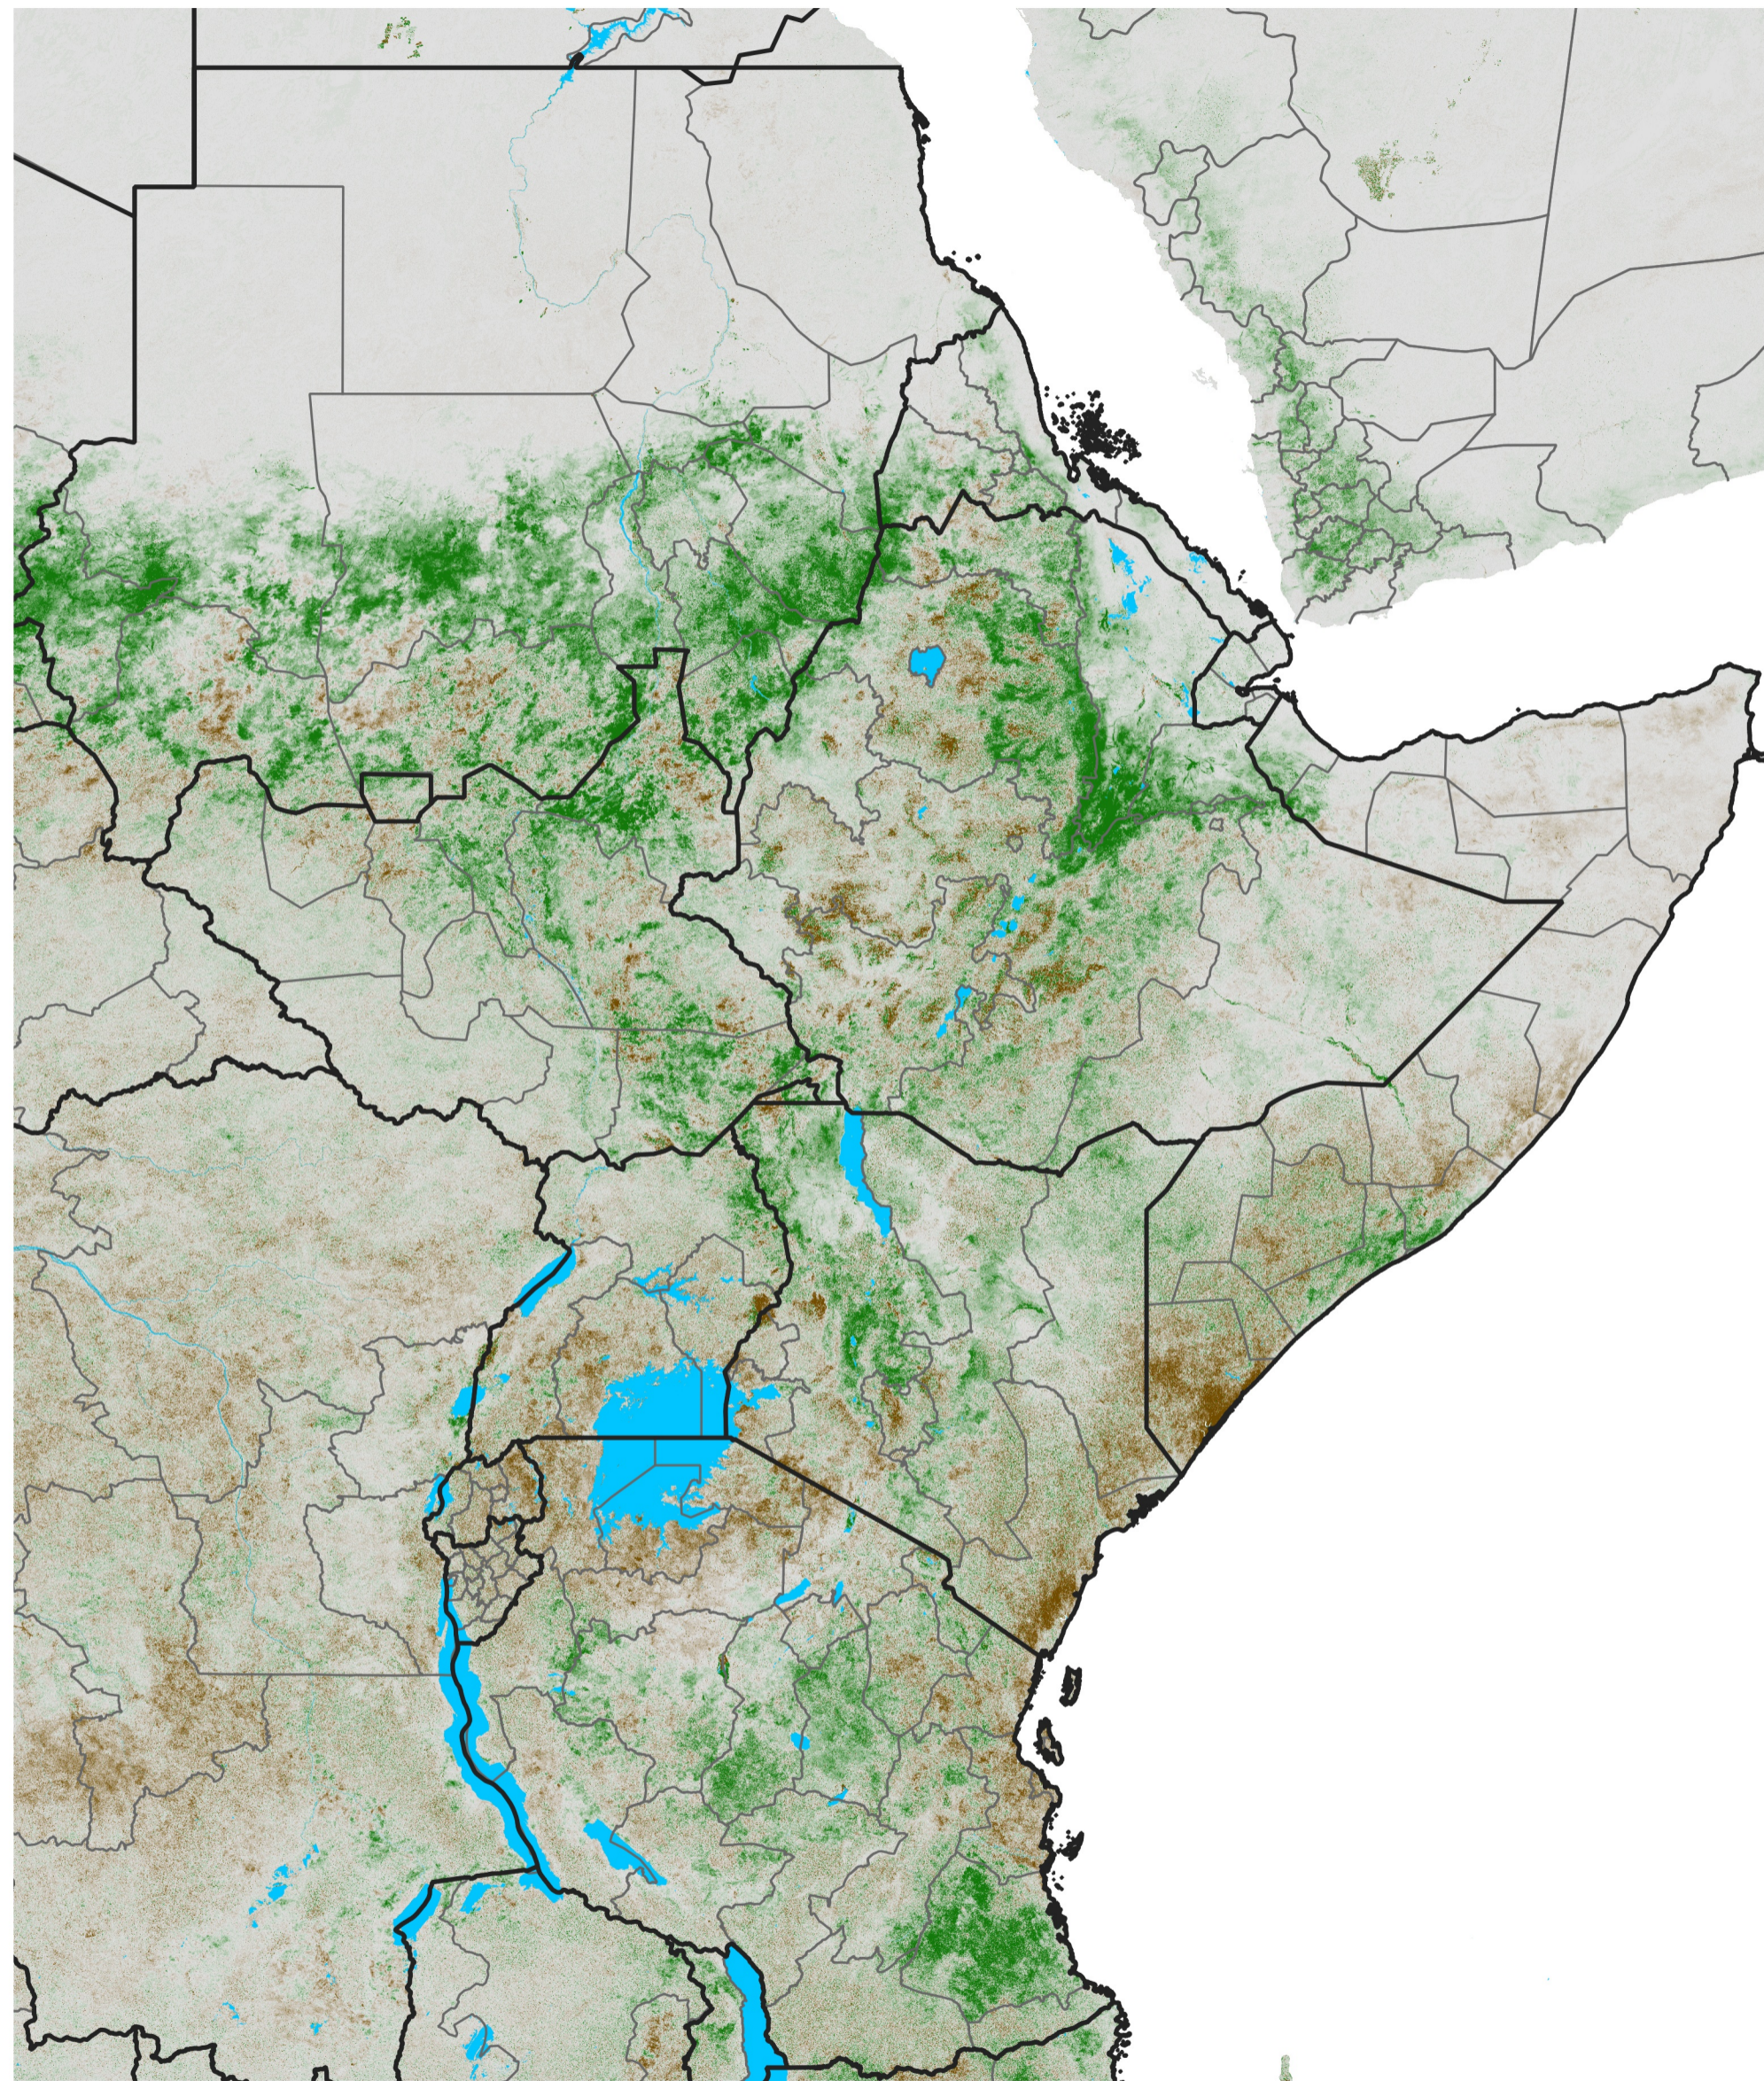

# East Africa NDVI Difference

2016 minus 2015

Period 42 / Jul 21 - 31, 2016

## NDVI Difference

< -0.3   -0.2   -0.1   -0.05   0.05   0.1   0.2   >0.3

Negative

No Difference

Positive