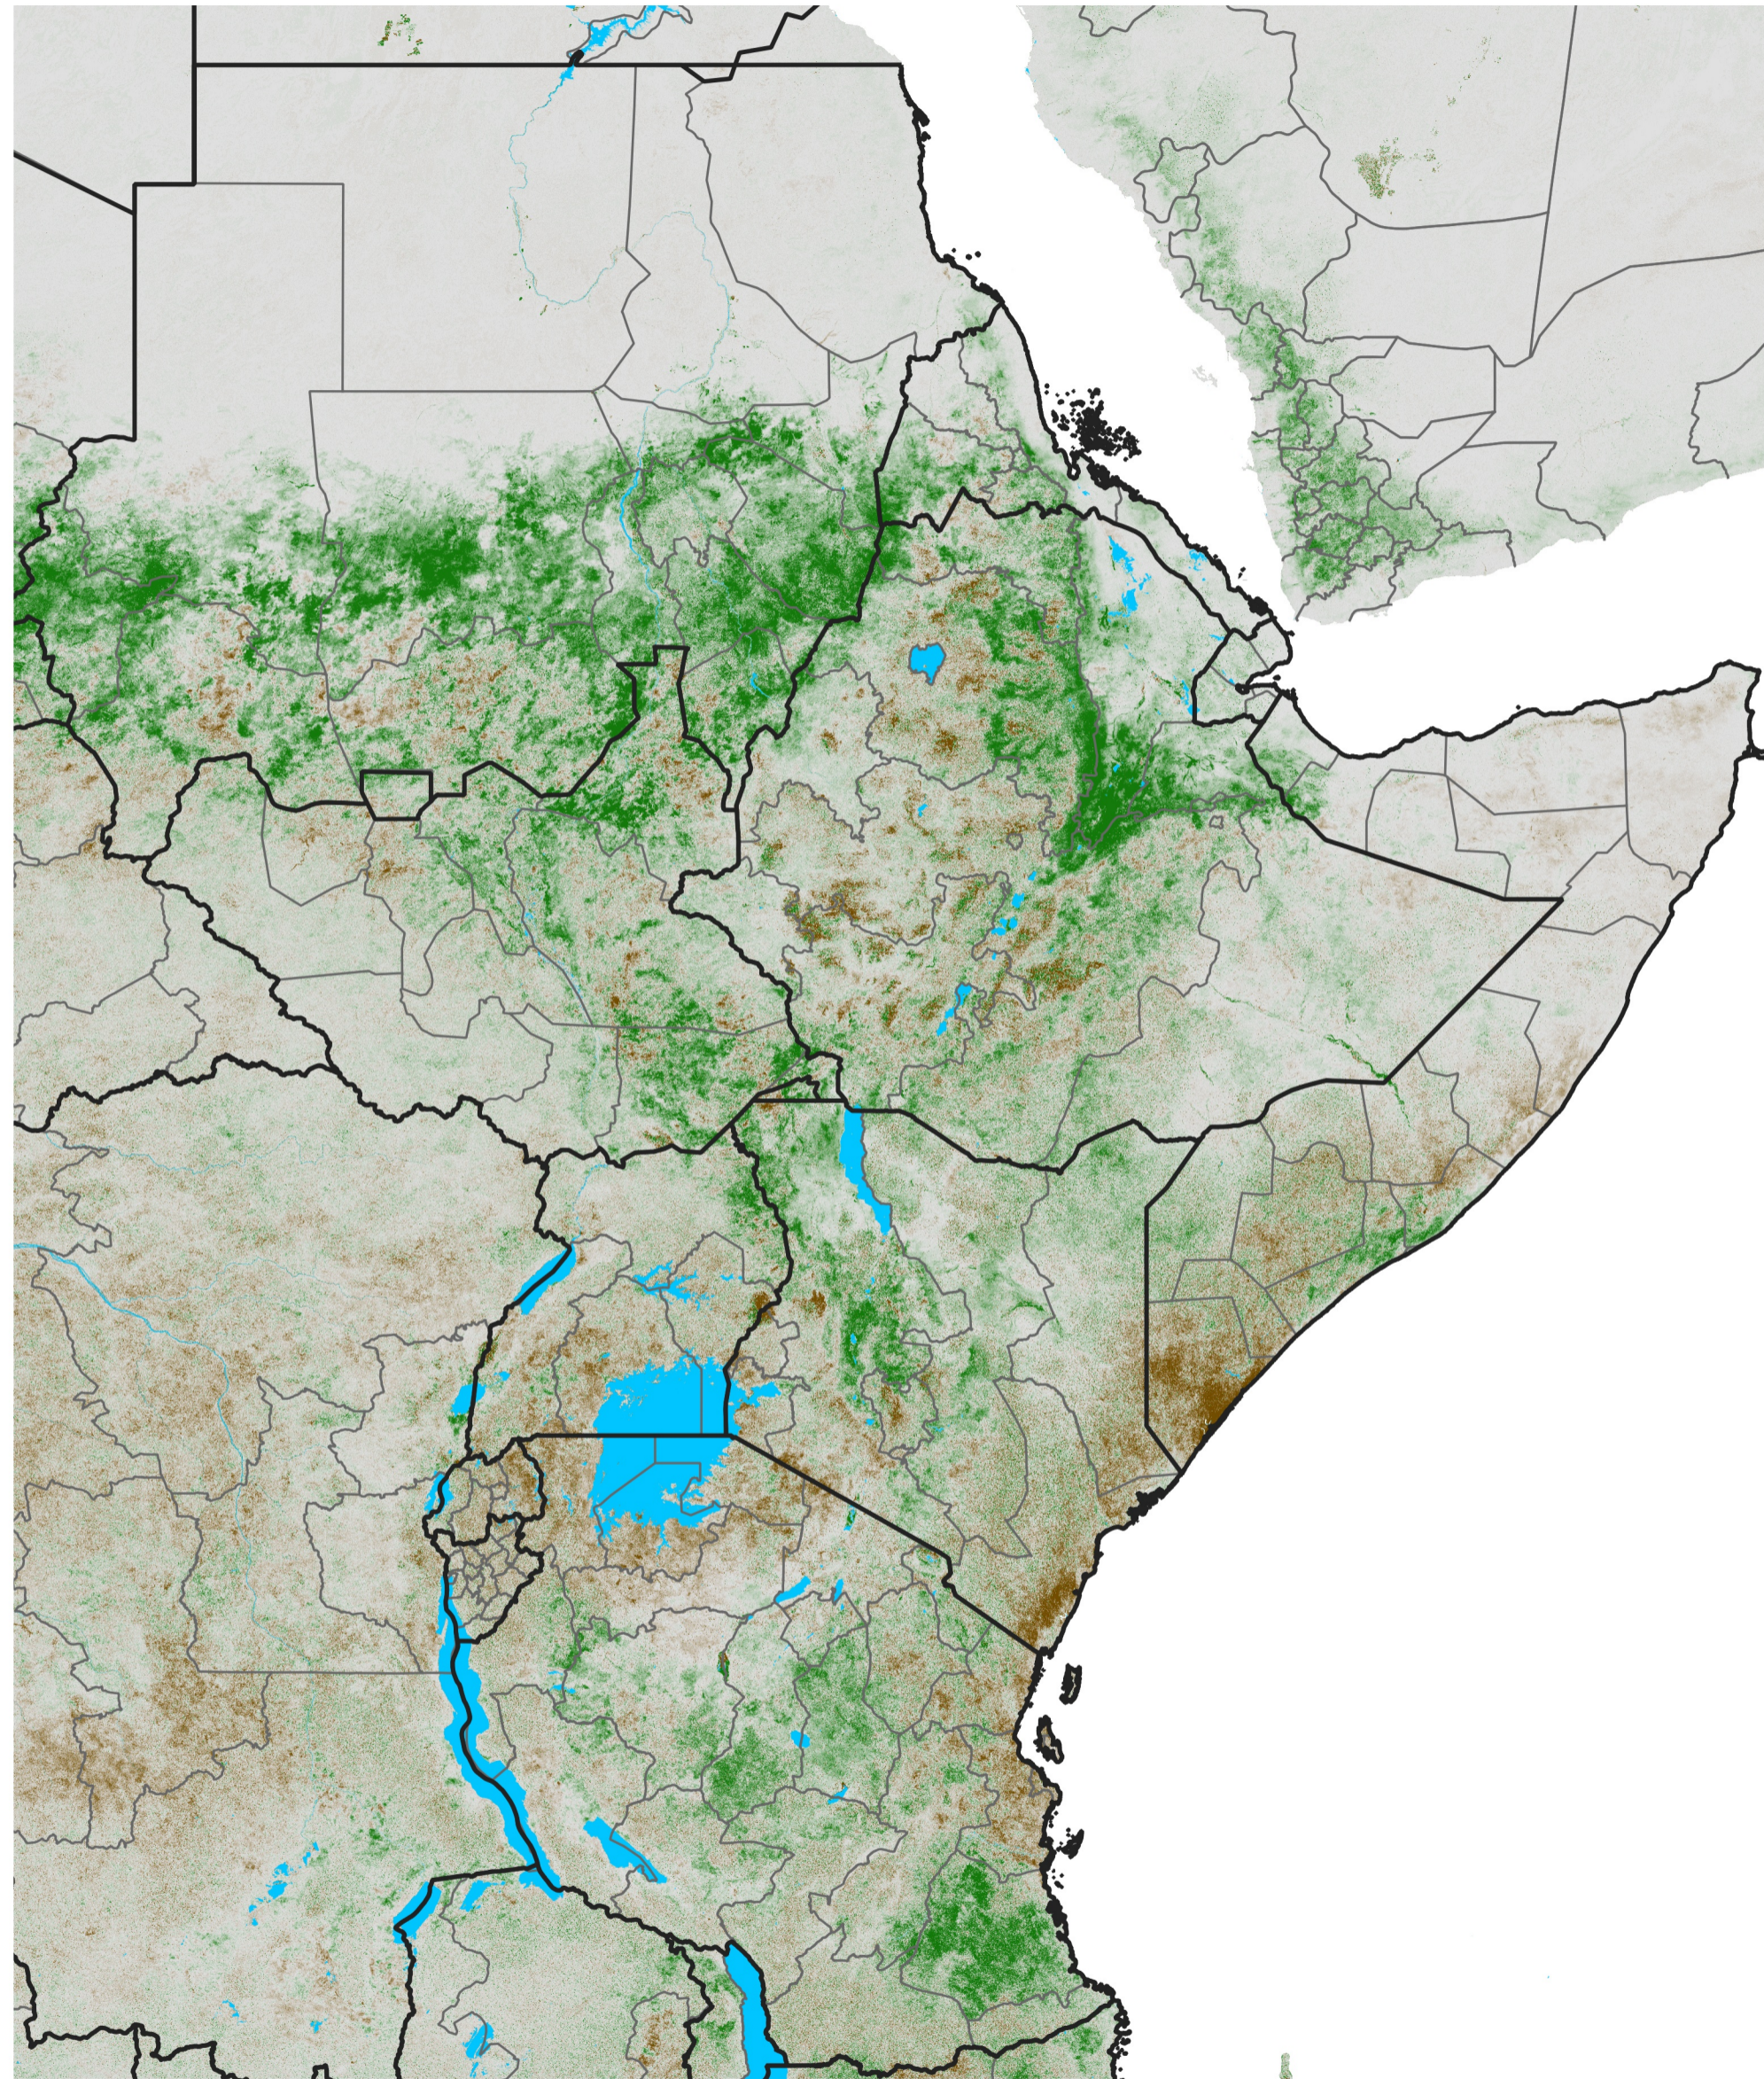

# East Africa NDVI Difference

2016 minus 2015

Period 43 / Jul 26 - Aug 05, 2016

## NDVI Difference

< -0.3   -0.2   -0.1   -0.05   0.05   0.1   0.2   >0.3

Negative

No Difference

Positive