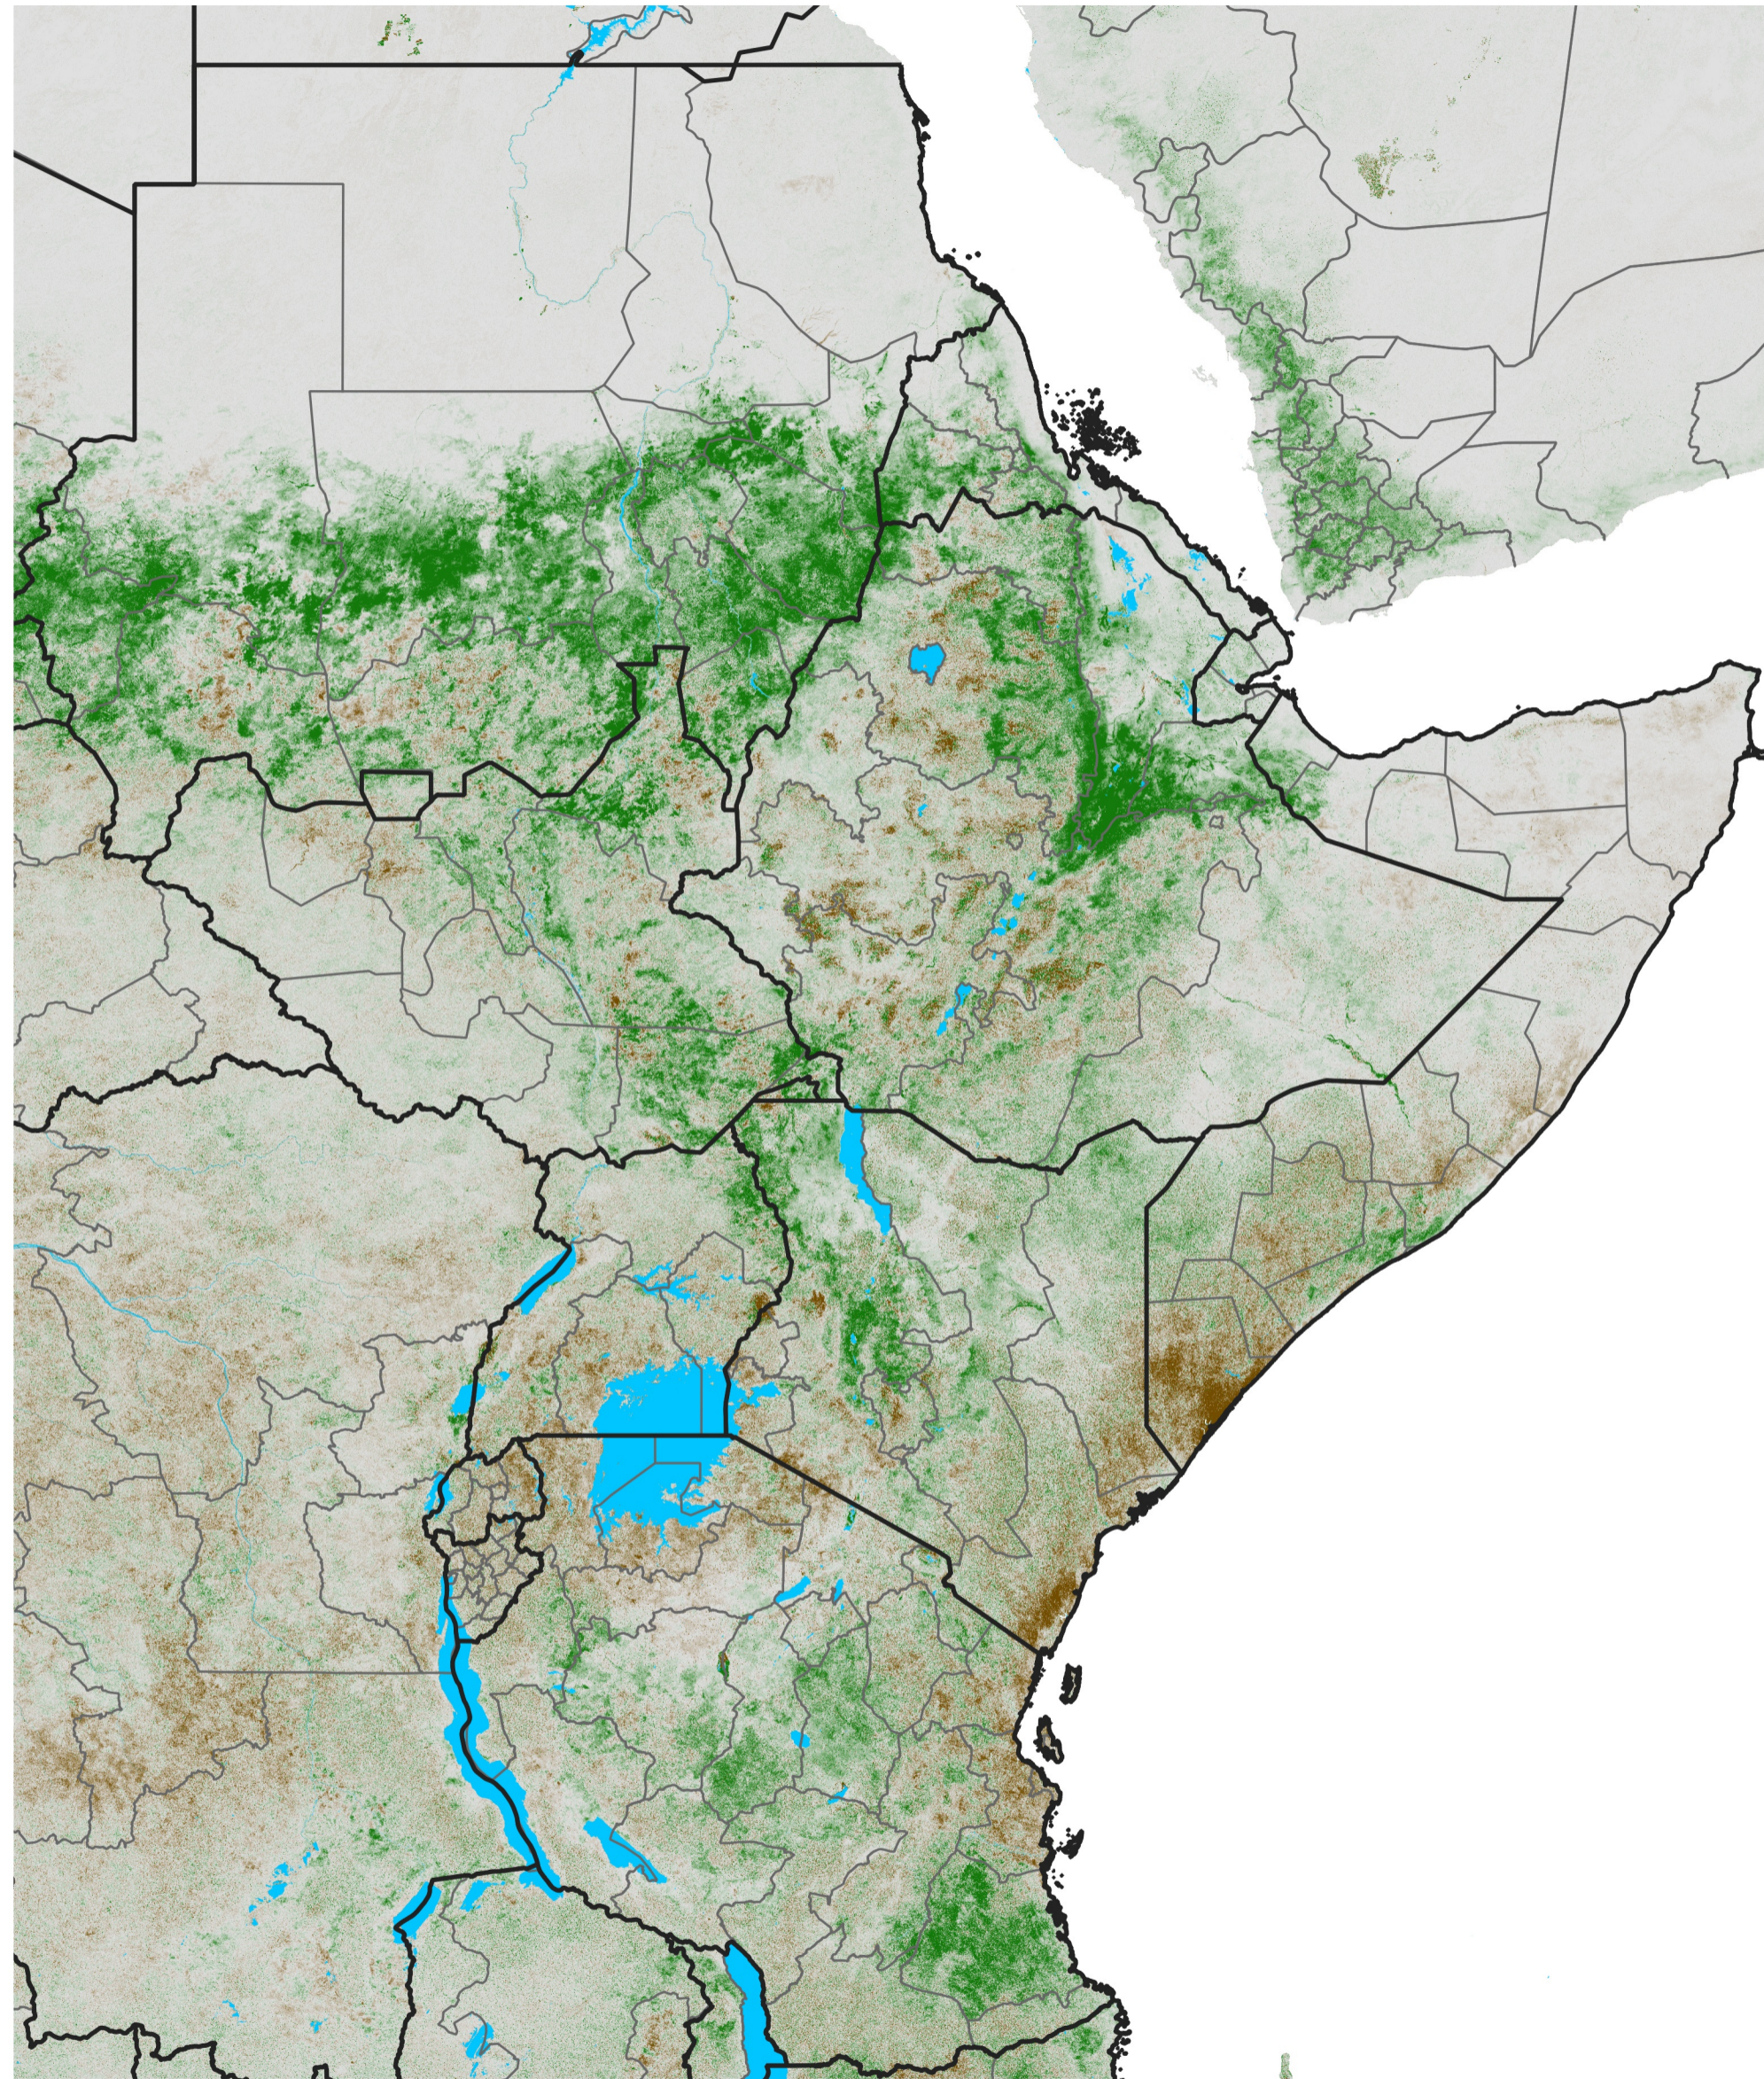

East Africa NDVI Difference

2016 minus 2015

Period 44 / Aug 01 - 10, 2016

NDVI Difference

< -0.3 -0.2 -0.1 -0.05 0.05 0.1 0.2 >0.3

Negative

No Difference

Positive