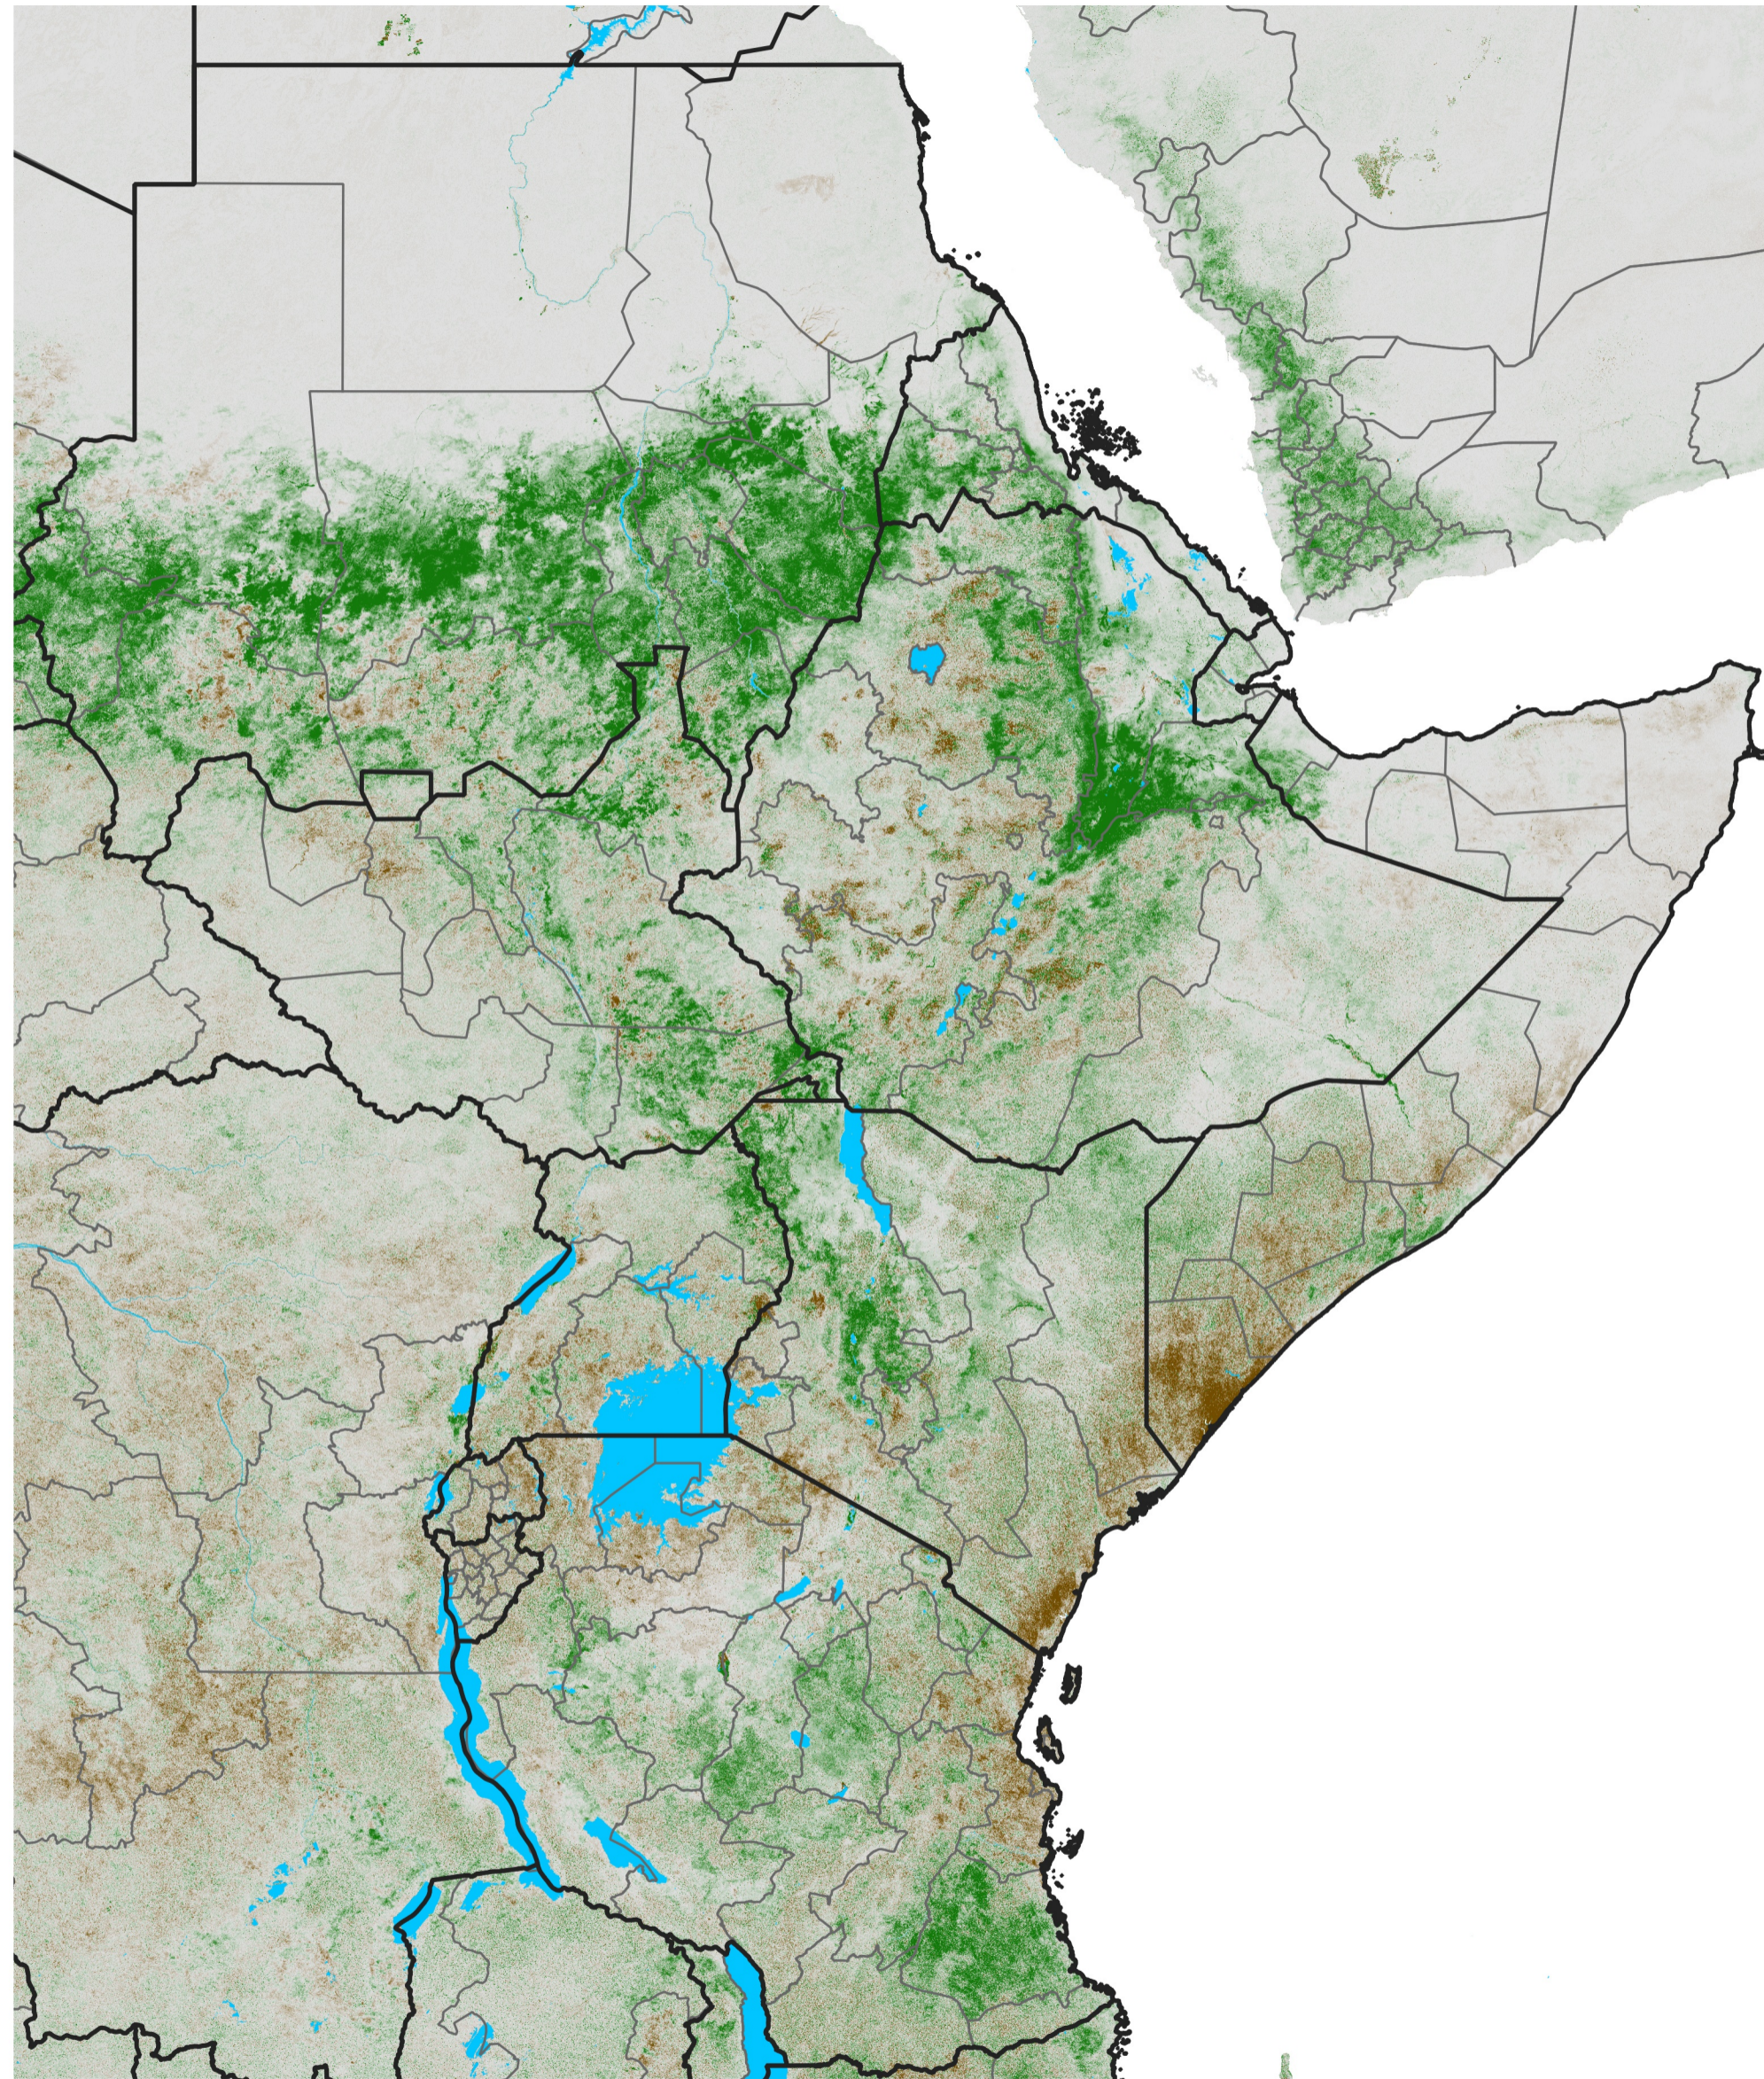

East Africa NDVI Difference

2016 minus 2015

Period 45 / Aug 06 - 15, 2016

NDVI Difference

< -0.3 -0.2 -0.1 -0.05 0.05 0.1 0.2 >0.3

Negative

No Difference

Positive