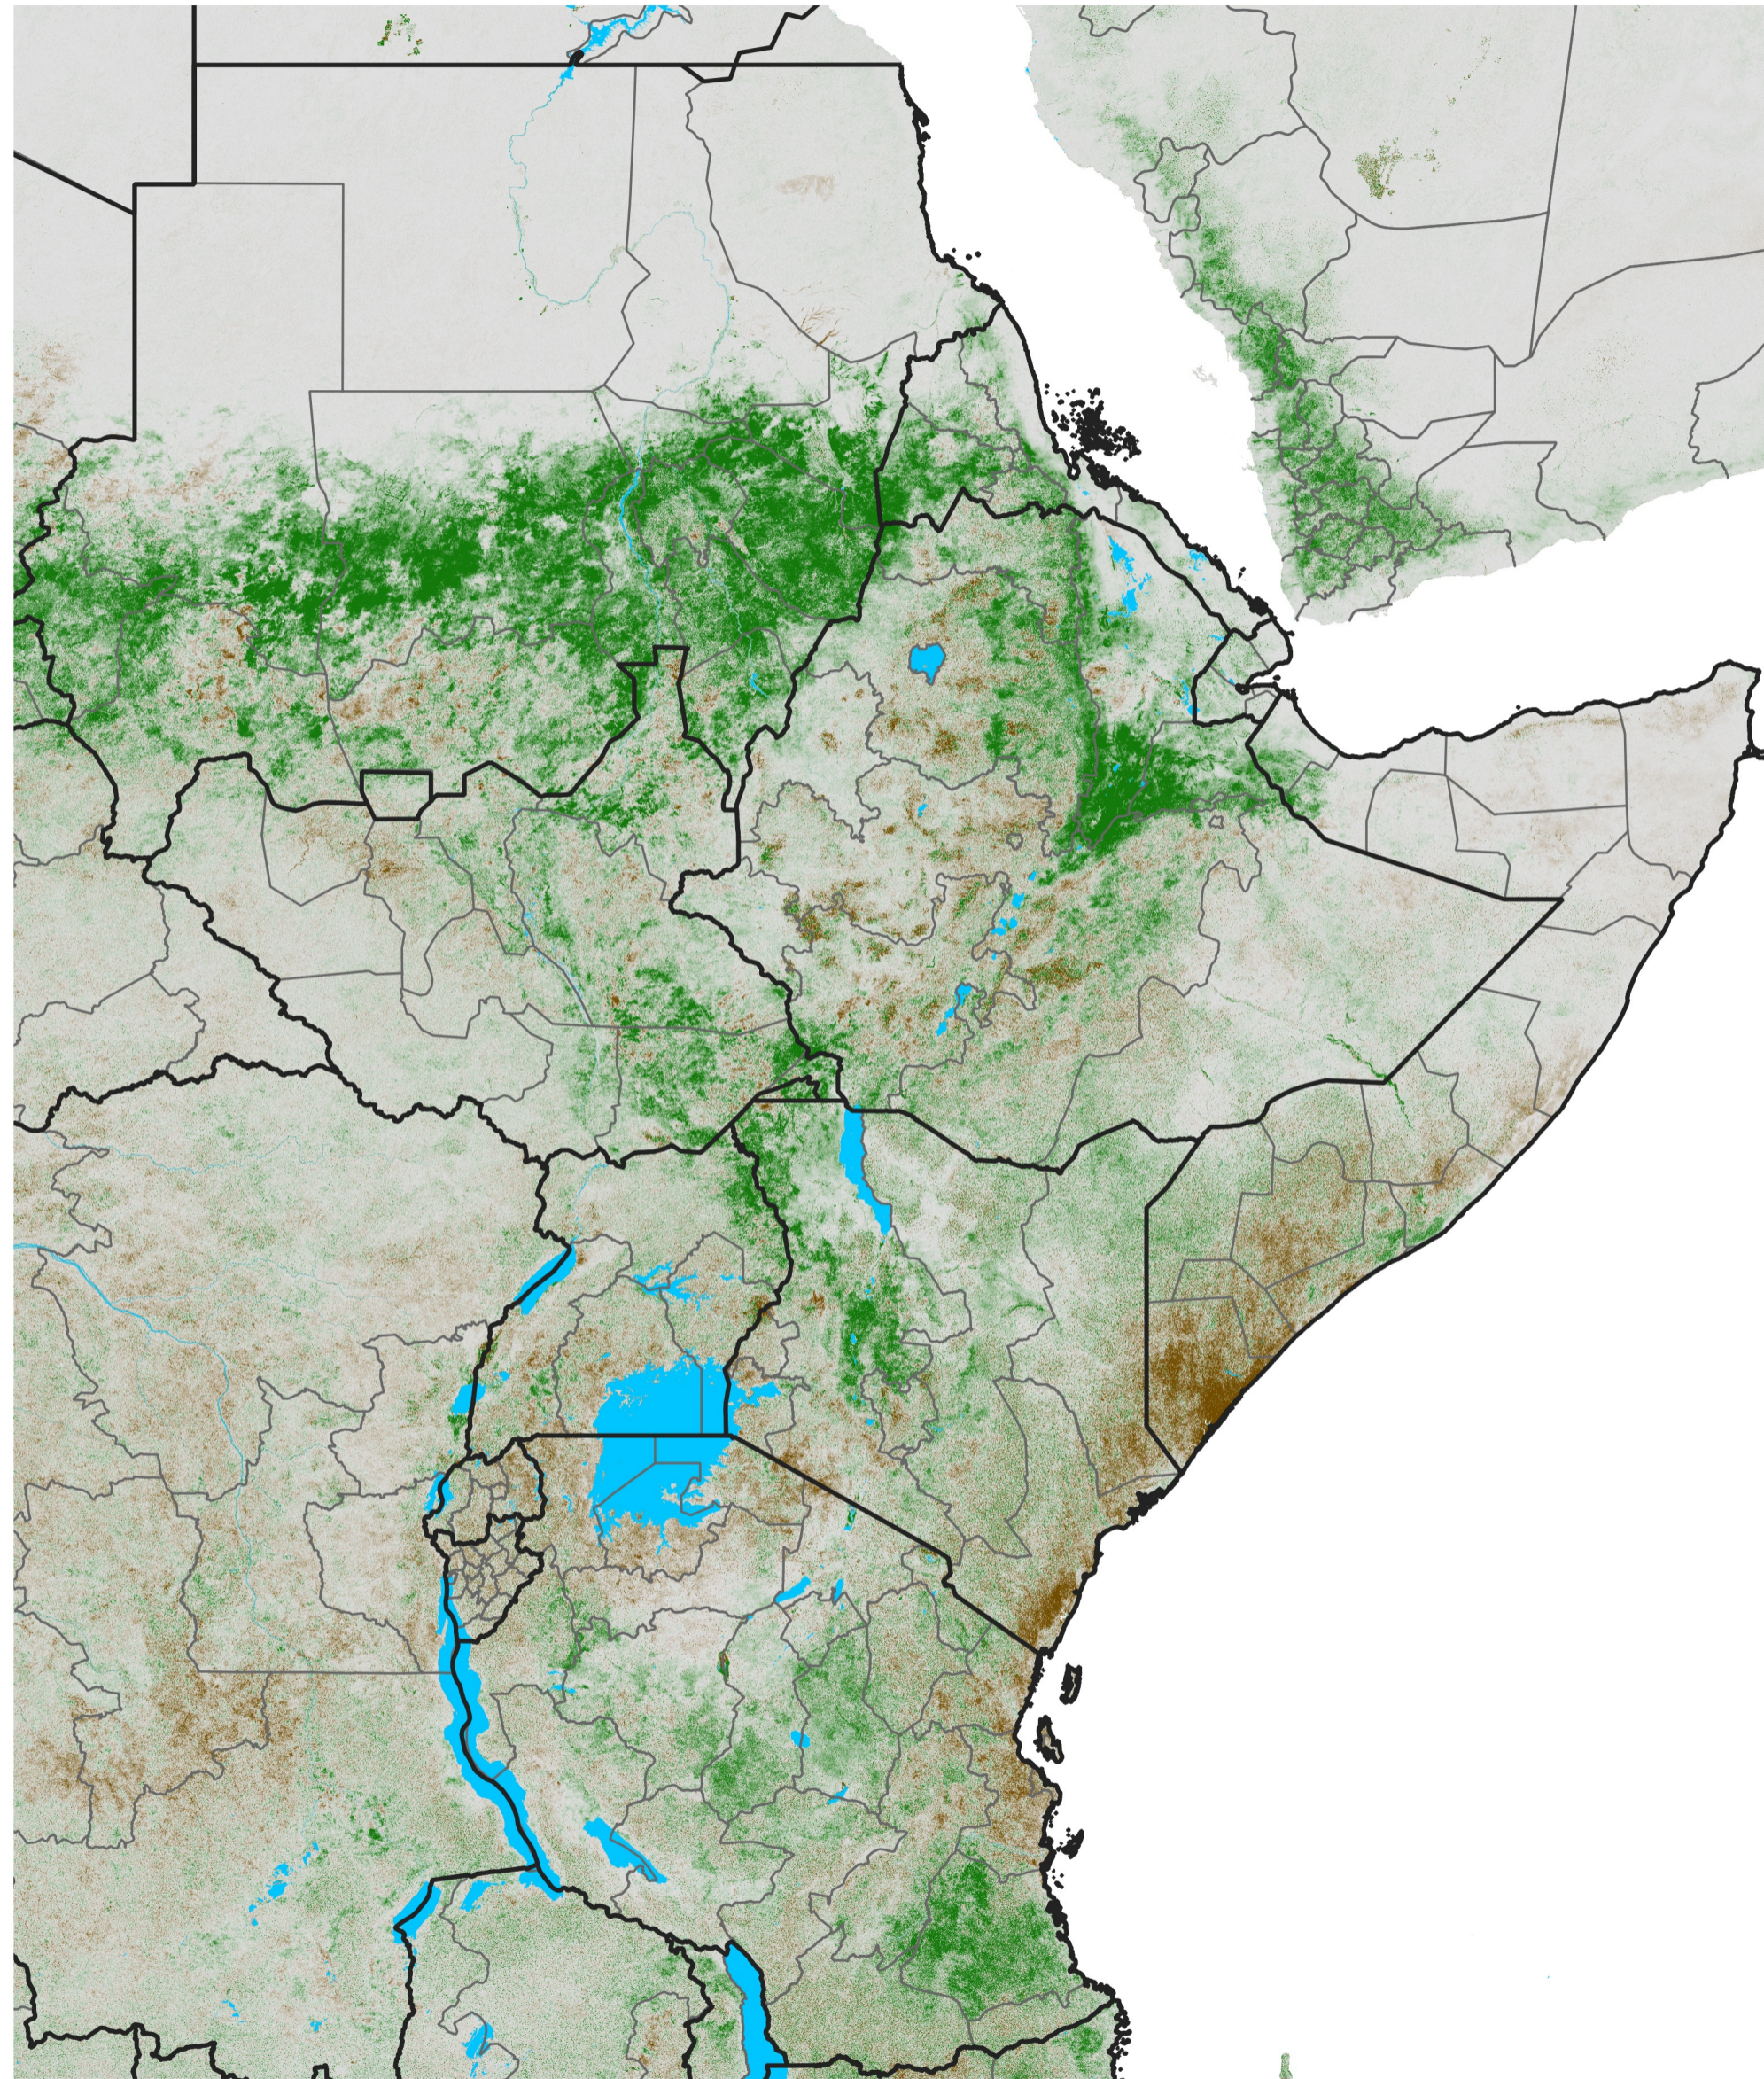

East Africa NDVI Difference

2016 minus 2015

Period 46 / Aug 11 - 20, 2016

NDVI Difference

< -0.3 -0.2 -0.1 -0.05 0.05 0.1 0.2 >0.3

Negative

No Difference

Positive