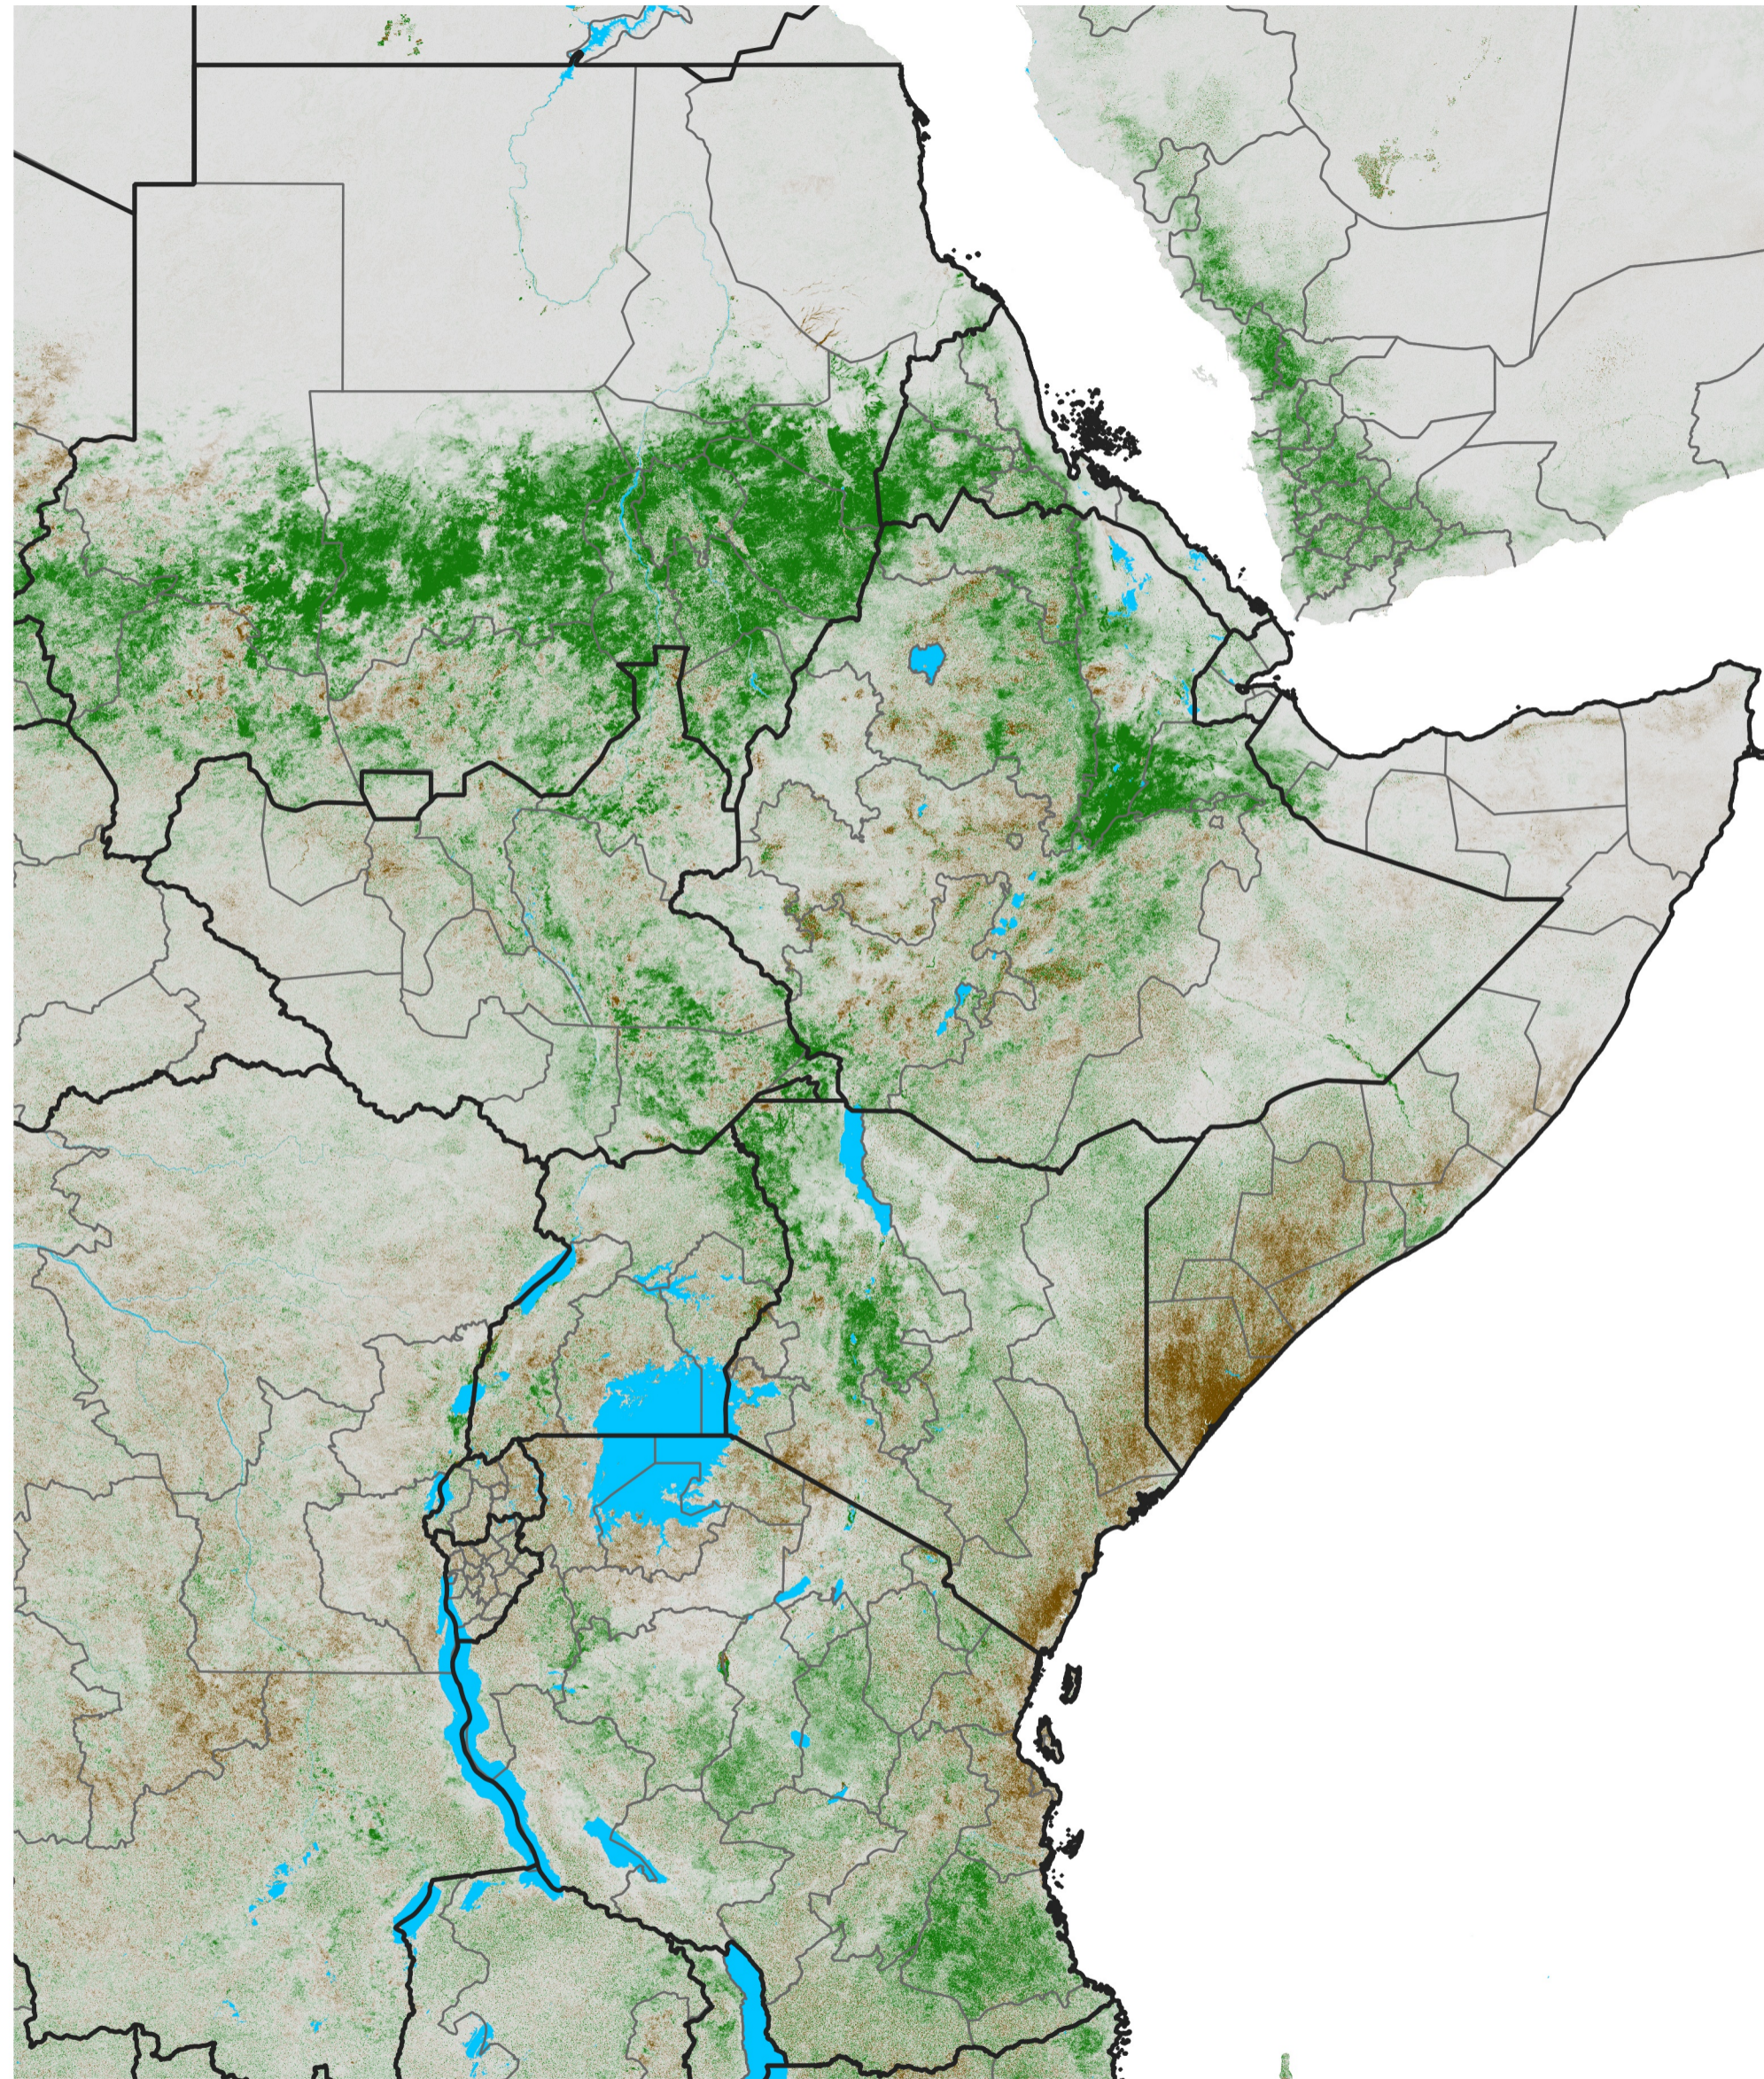

# East Africa NDVI Difference

2016 minus 2015

Period 47 / Aug 16 - 25, 2016

## NDVI Difference

< -0.3   -0.2   -0.1   -0.05   0.05   0.1   0.2   >0.3

Negative

No Difference

Positive