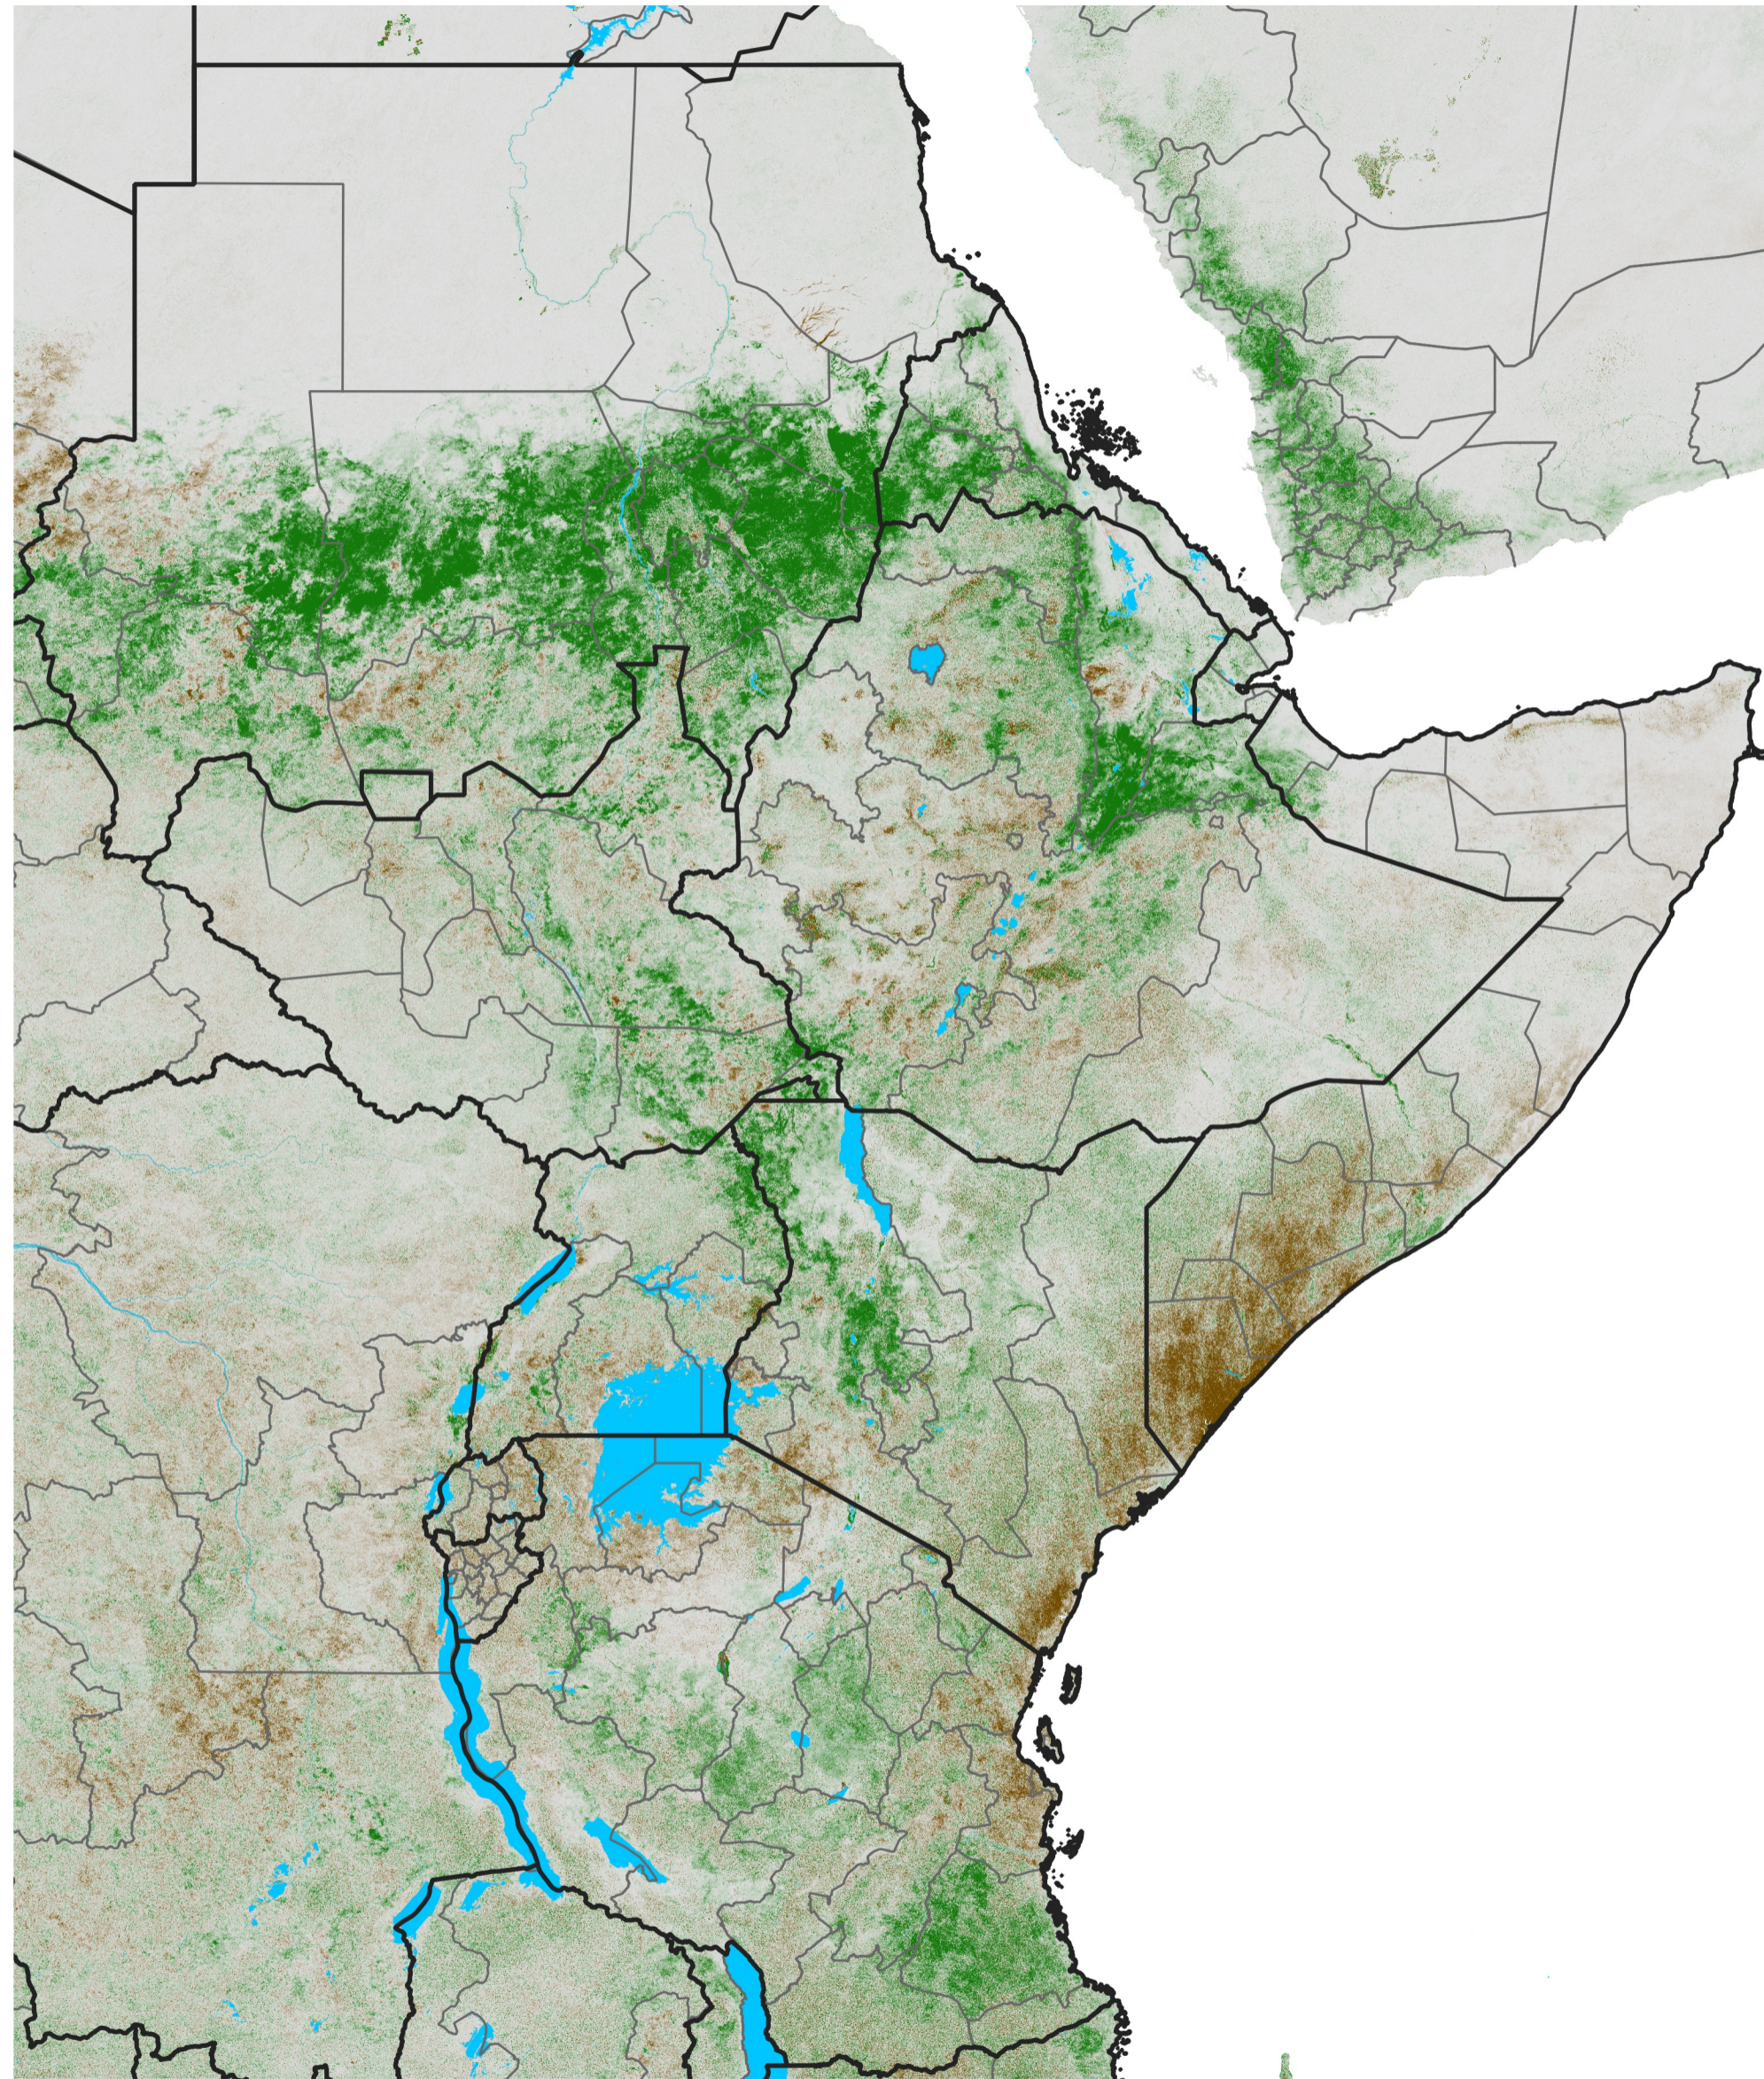

East Africa NDVI Difference

2016 minus 2015

Period 48 / Aug 21 - 31, 2016

NDVI Difference

< -0.3 -0.2 -0.1 -0.05 0.05 0.1 0.2 >0.3

Negative

No Difference

Positive